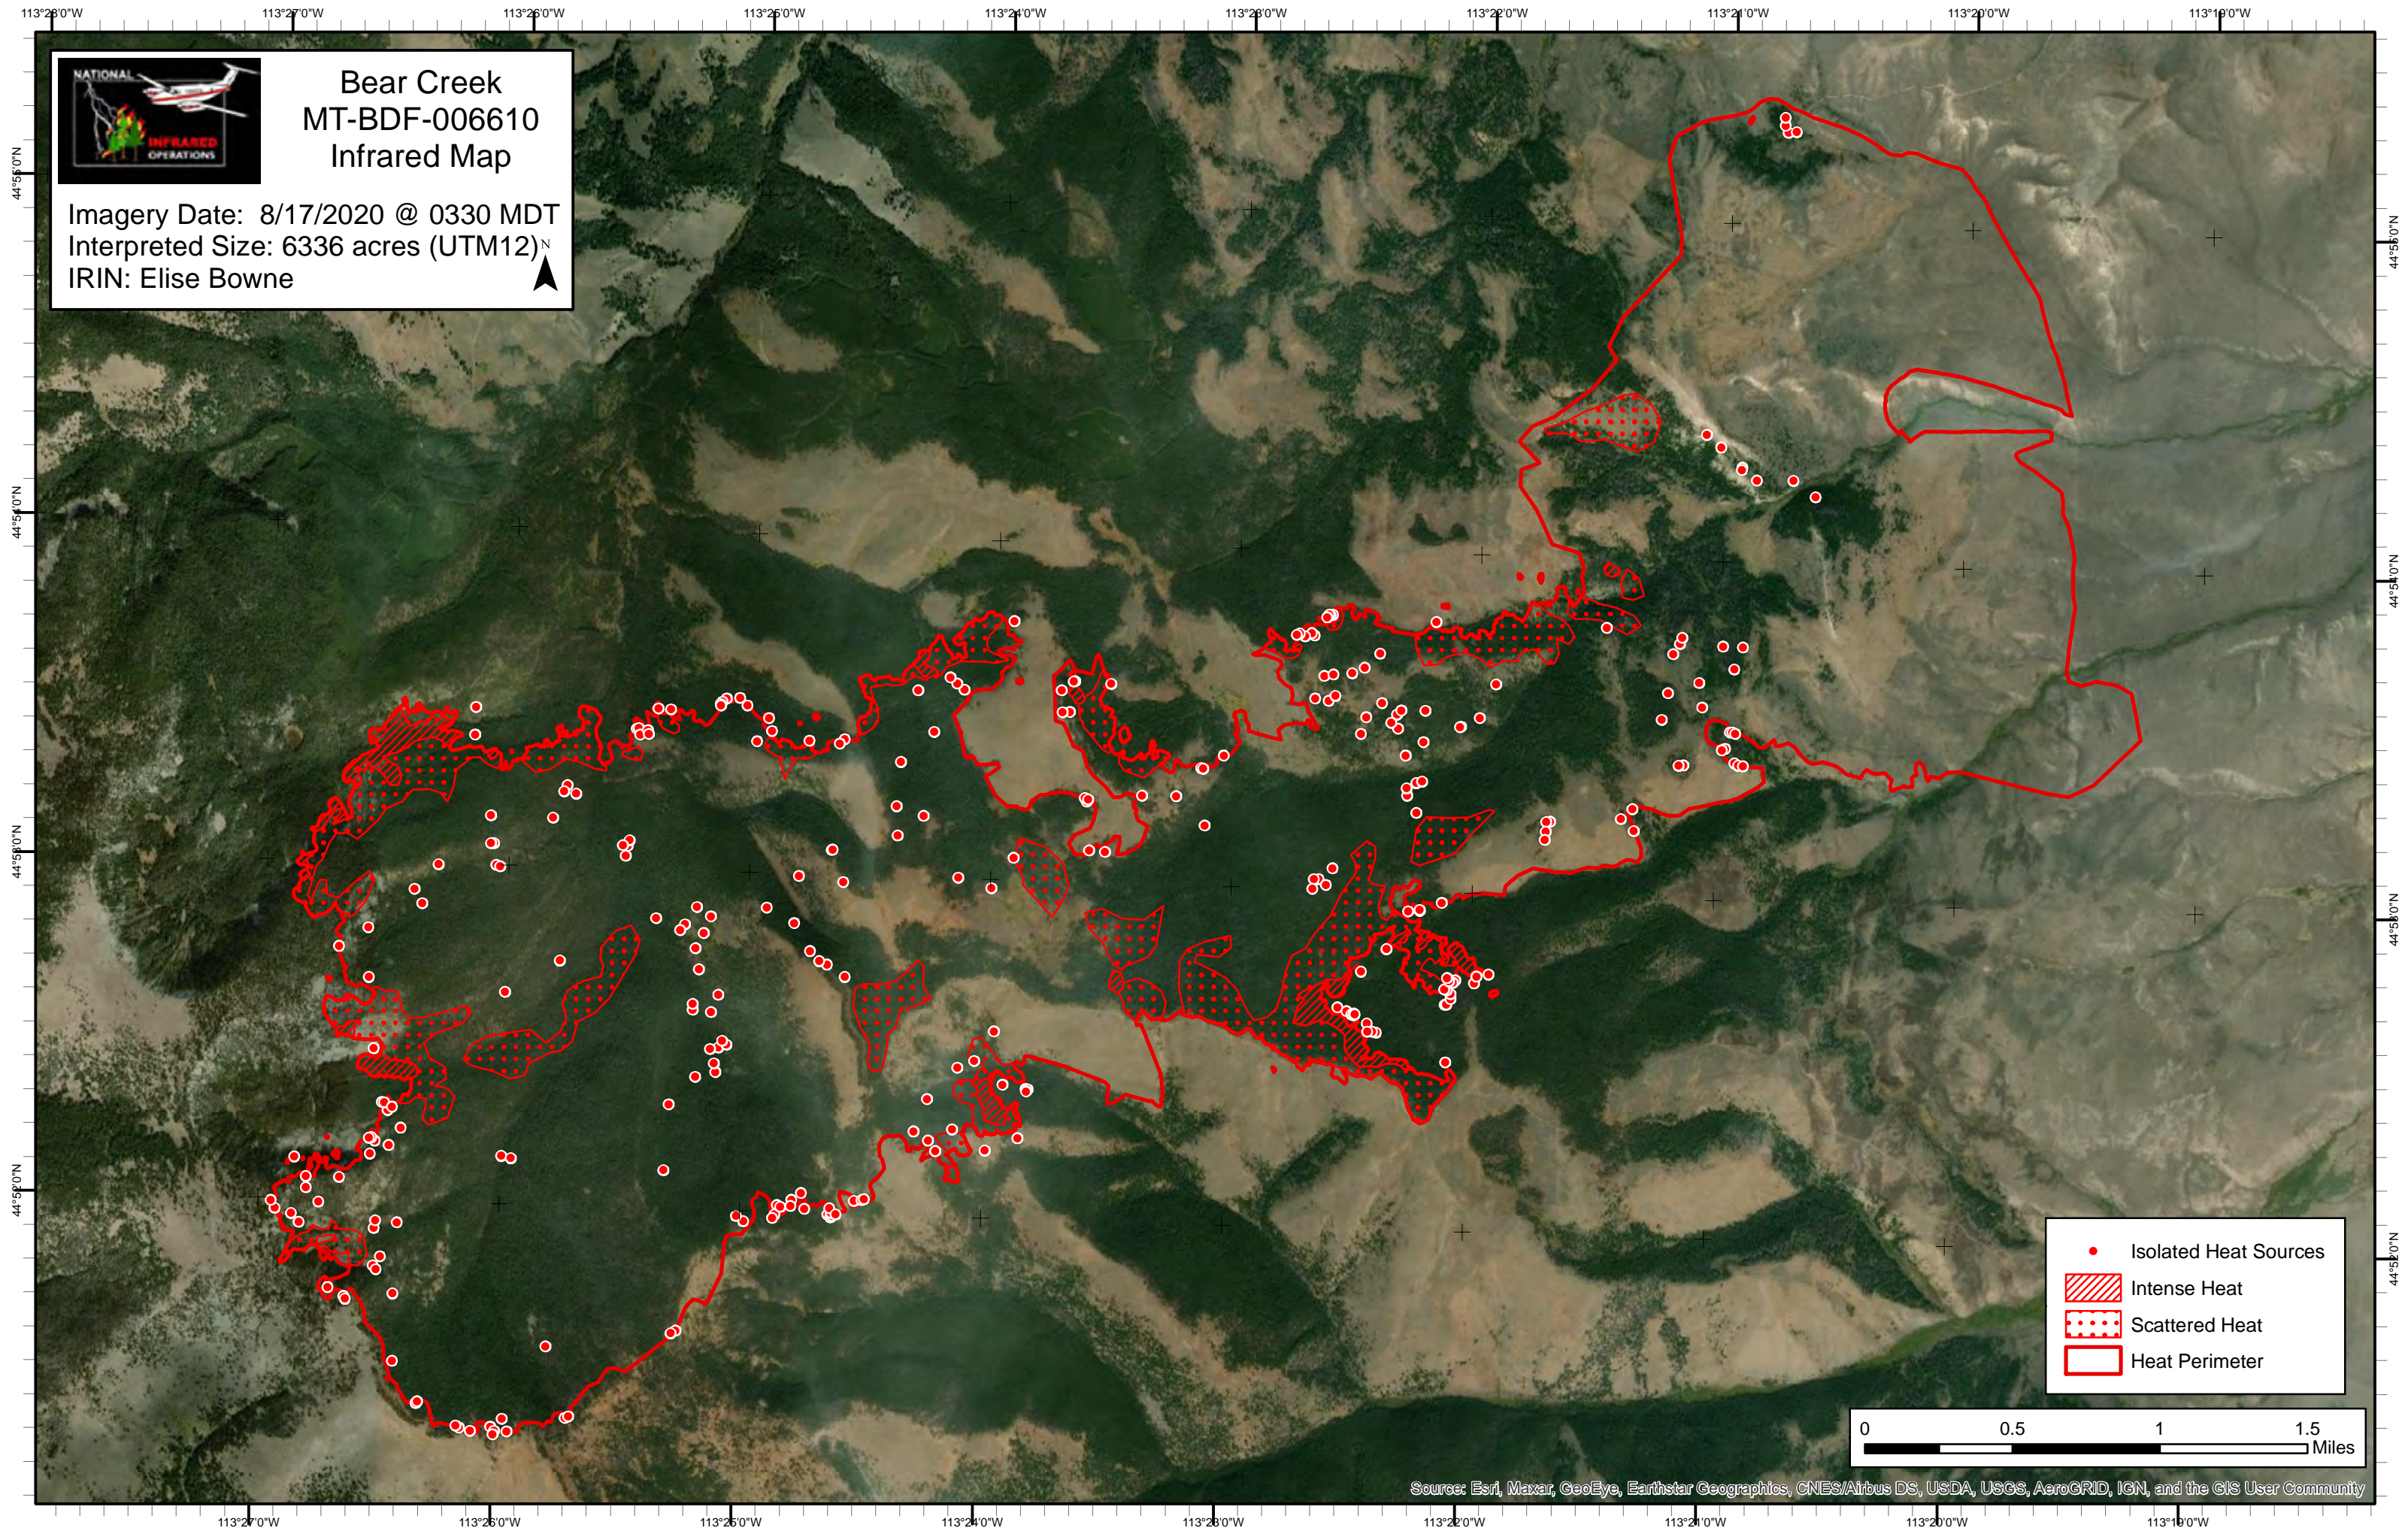

Bear Creek MT-BDF-006610 Infrared Map

Imagery Date: 8/17/2020 @ 0330 MDT
Interpreted Size: 6336 acres (UTM12)
IRIN: Elise Bowne

- Isolated Heat Sources
- ▨ Intense Heat
- Scattered Heat
- Heat Perimeter

Source: Esri, Maxar, GeoEye, Earthstar Geographics, CNES/Airbus DS, USDA, USGS, AeroGRID, IGN, and the GIS User Community