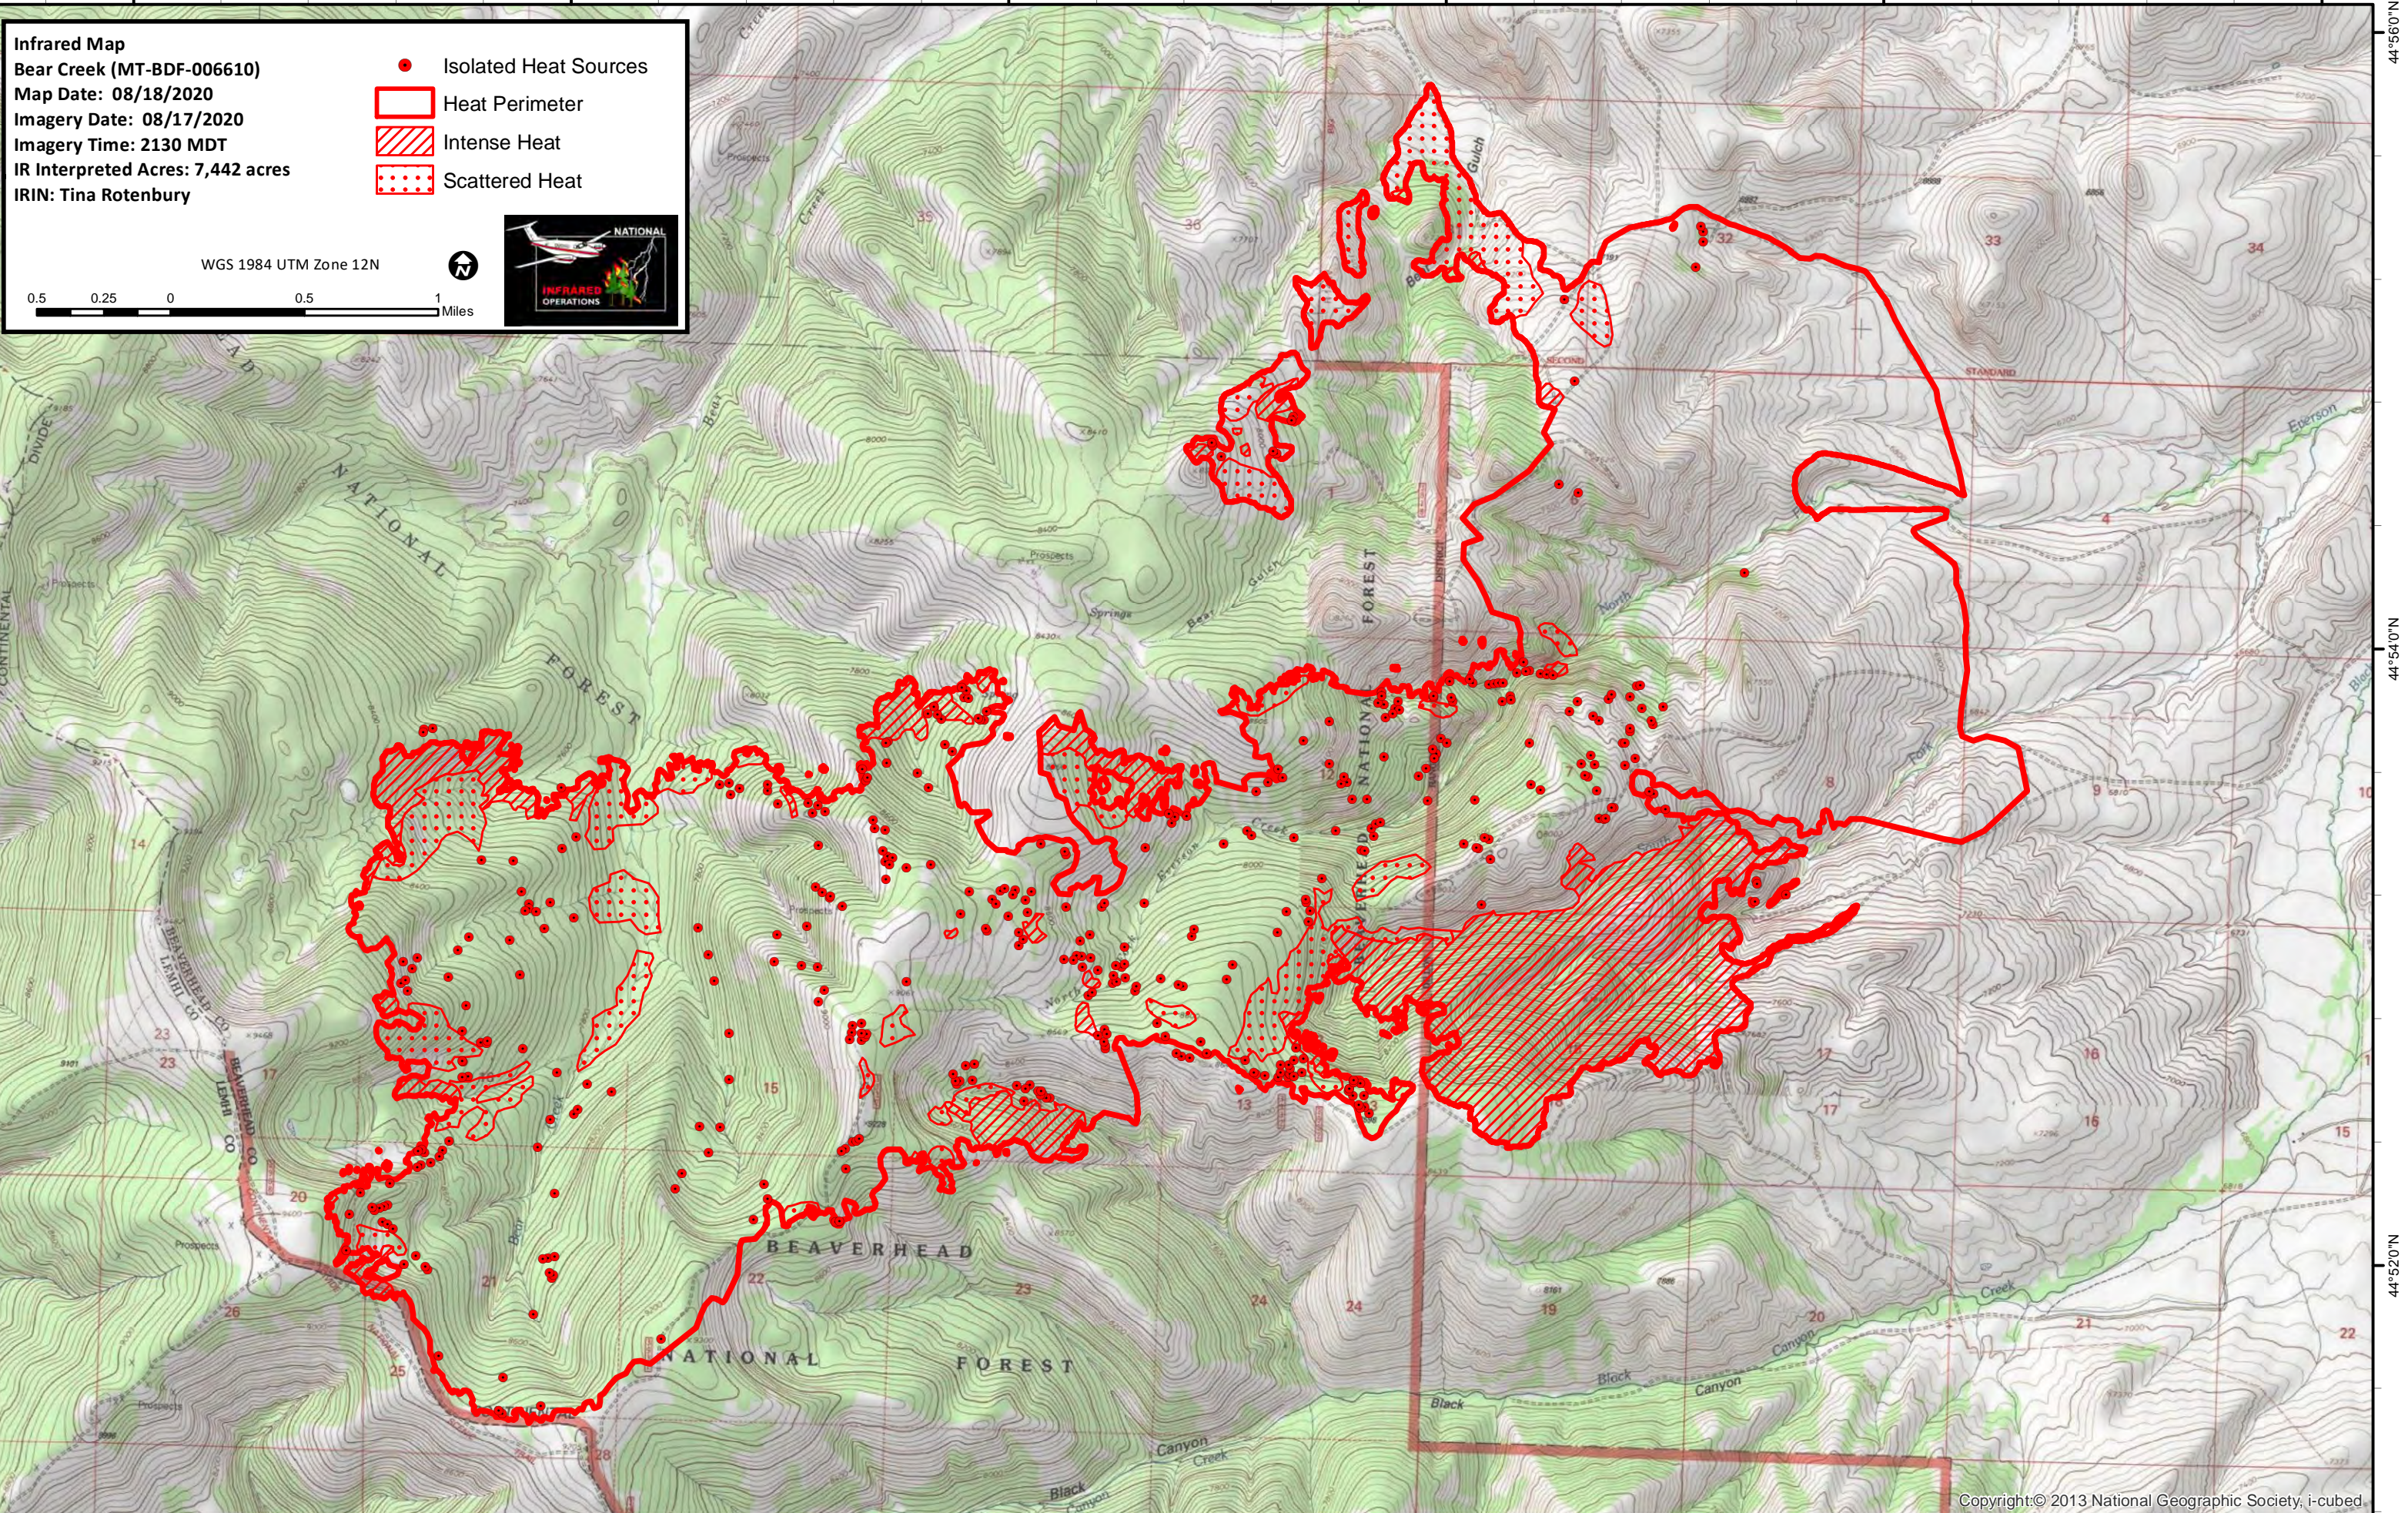

113°28'0"W 113°26'0"W 113°24'0"W 113°22'0"W 113°20'0"W 113°18'0"W

**Infrared Map**  
 Bear Creek (MT-BDF-006610)  
 Map Date: 08/18/2020  
 Imagery Date: 08/17/2020  
 Imagery Time: 2130 MDT  
 IR Interpreted Acres: 7,442 acres  
 IRIN: Tina Rotenbury

- Isolated Heat Sources
- Heat Perimeter
- Intense Heat
- Scattered Heat

WGS 1984 UTM Zone 12N

0.5 0.25 0 0.5 1 Miles

44°54'0"N

44°52'0"N

44°54'0"N

44°52'0"N

113°28'0"W 113°26'0"W 113°24'0"W 113°22'0"W 113°20'0"W 113°18'0"W