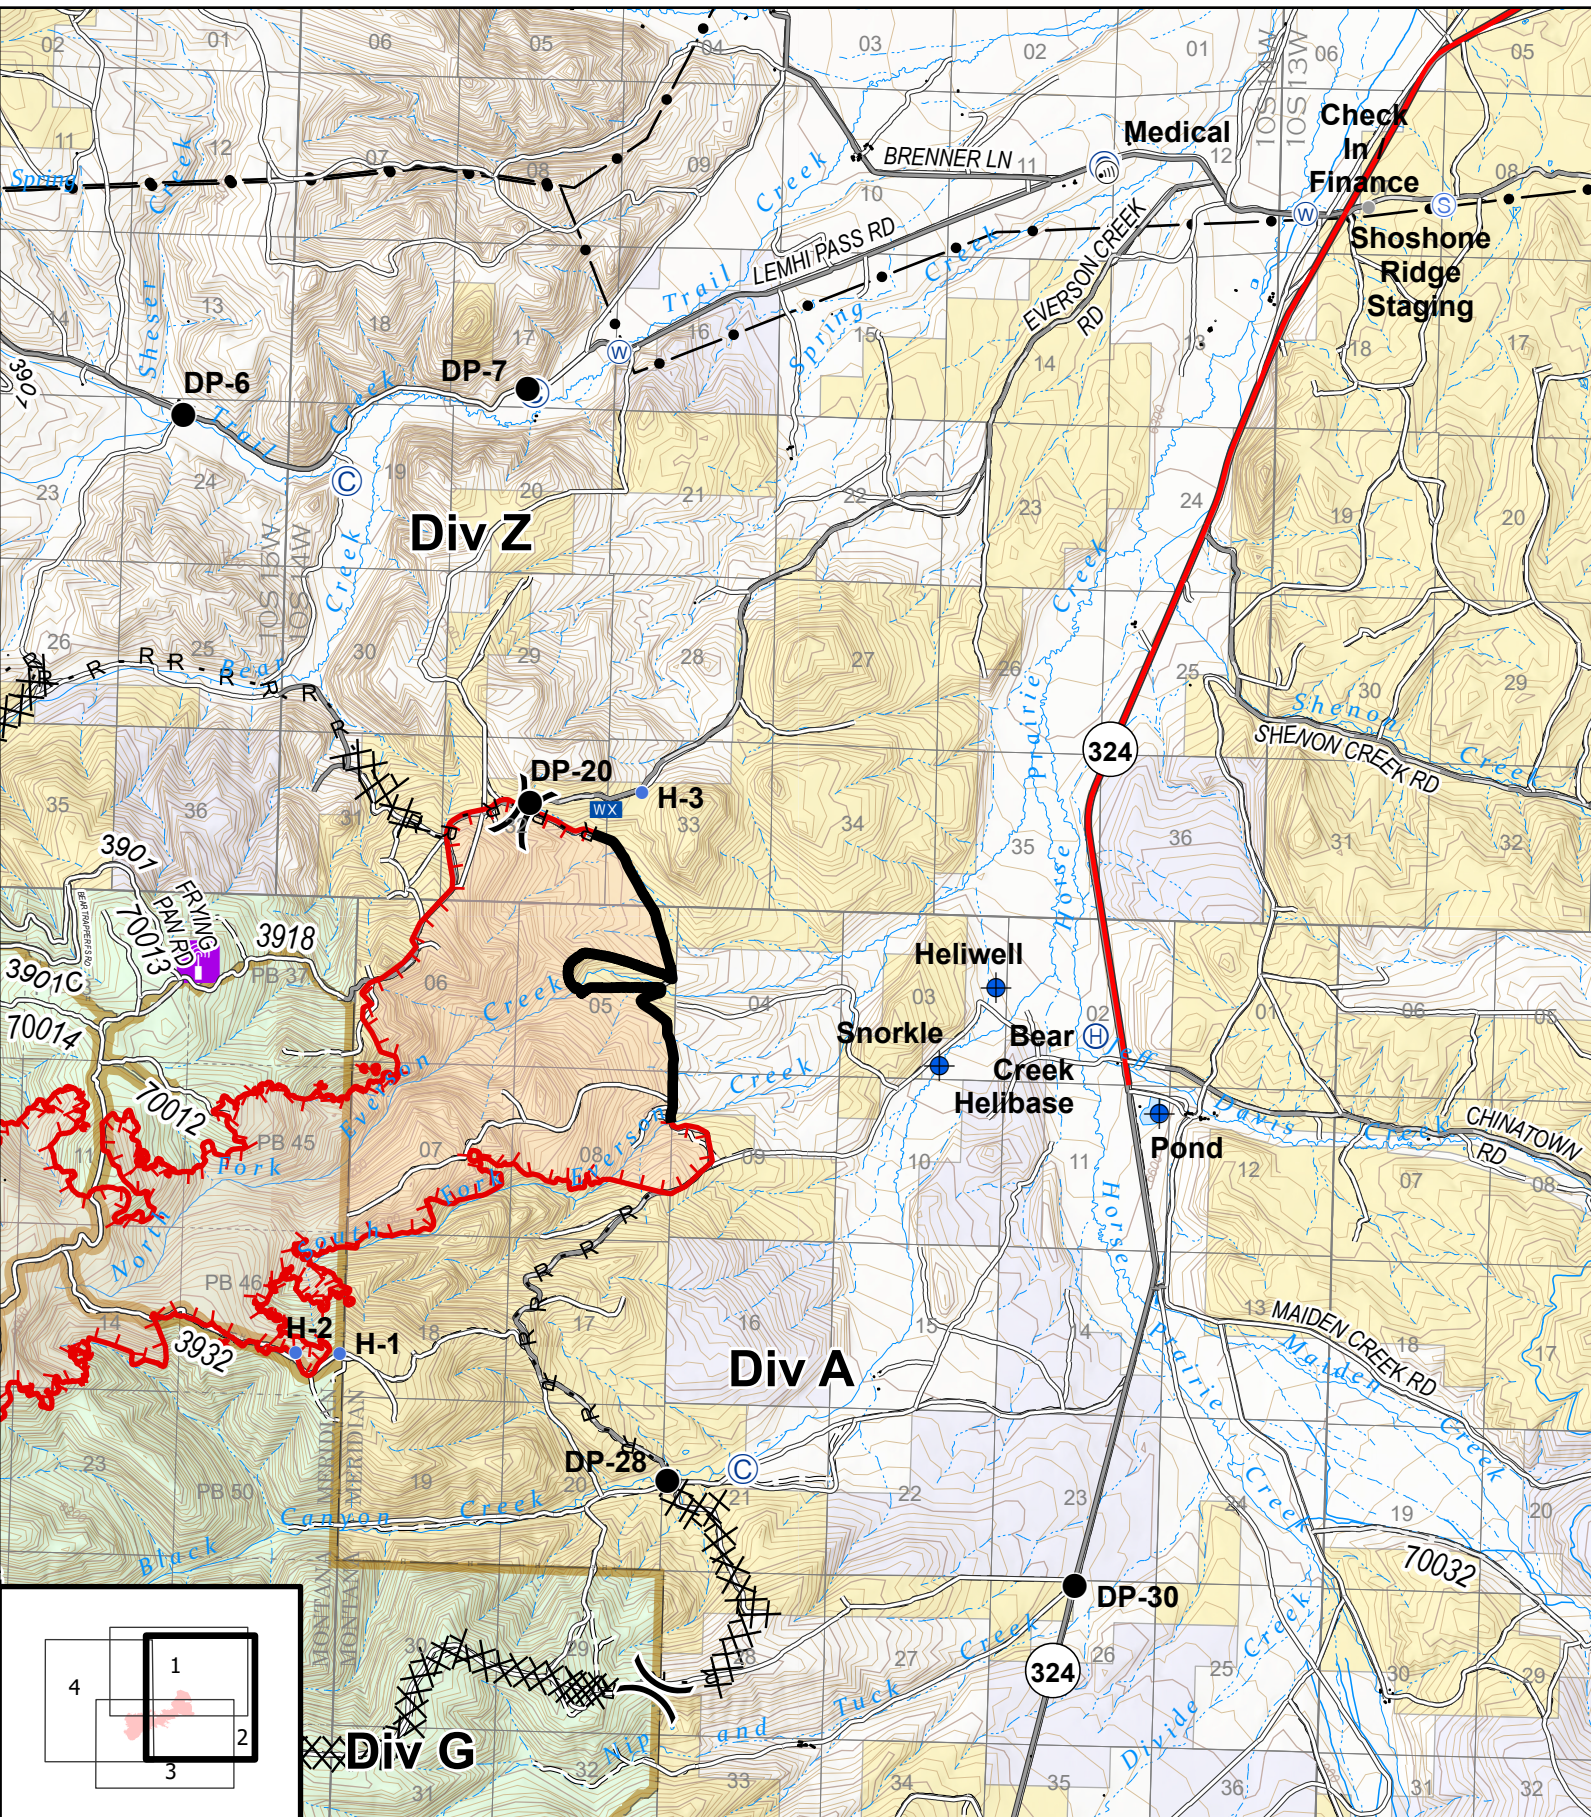

IAP Index
 Bear Creek
 MT-BDF-006610
 August 18, 2020
 6,336 acres

*Fire perimeter updated from
 Acres from IR on 8/17/20 @ 0330*

- | | | |
|-------------------------------|-------------------|---------------------|
| Uncontrolled Fire Edge | Spike Camp | Cell Tower |
| Contained Line | Dip Site | Landmark |
| Completed Dozer Line | Drop Point | Mobile Weather Unit |
| Completed Hand Line | Fire Origin | Staging Area |
| Road as Completed Line | First Aid Station | Water Source |
| Wildfire Daily Fire Perimeter | Helibase | Other |
| | Helispot | Division Break |

IAP
Bear Creek
MT-BDF-006610
August 18, 2020
6,336 acres

Fire perimeter updated from
 Acres from IR on 8/17/20 @ 0330

0 1 2 Miles

- | | | |
|---------------------|--------------------------|---------------------------------|
| ● Spike Camp | ■ Landmark | — Contained Line |
| ◆ Dip Site | Ⓜ Mobile Weather Unit | XX Completed Dozer Line |
| ● Drop Point | Ⓢ Staging Area | H Completed Hand Line |
| ⊕ First Aid Station | Ⓜ Water Source | R Road as Completed Line |
| ⊕ Helibase | ● Other | Ⓜ Radio Repeater Site |
| ● Helispot |) Division Break | — Transmission Lines |
| Ⓜ Cell Tower | — Uncontrolled Fire Edge | — Wildfire Daily Fire Perimeter |

IAP
 Bear Creek
 MT-BDF-006610
 August 18, 2020
 6,336 acres

Fire perimeter updated from
 Acres from IR on 8/17/20 @ 0330

- | | | | |
|---------------------|-----------------------|--------------------------|---------------------------------|
| ● Spike Camp | ● Helispot | ● Other | R Road as Completed Line |
| ● Dip Site | Ⓜ Cell Tower |) (Division Break | ▭ Wildfire Daily Fire Perimeter |
| ● Drop Point | Ⓜ Mobile Weather Unit | ▬ Uncontrolled Fire Edge | Ⓜ Radio Repeater Site |
| ⊕ First Aid Station | Ⓜ Staging Area | ▬ Contained Line | Ⓜ Transmission Lines |
| Ⓜ Helibase | Ⓜ Water Source | Ⓜ Completed Dozer Line | |