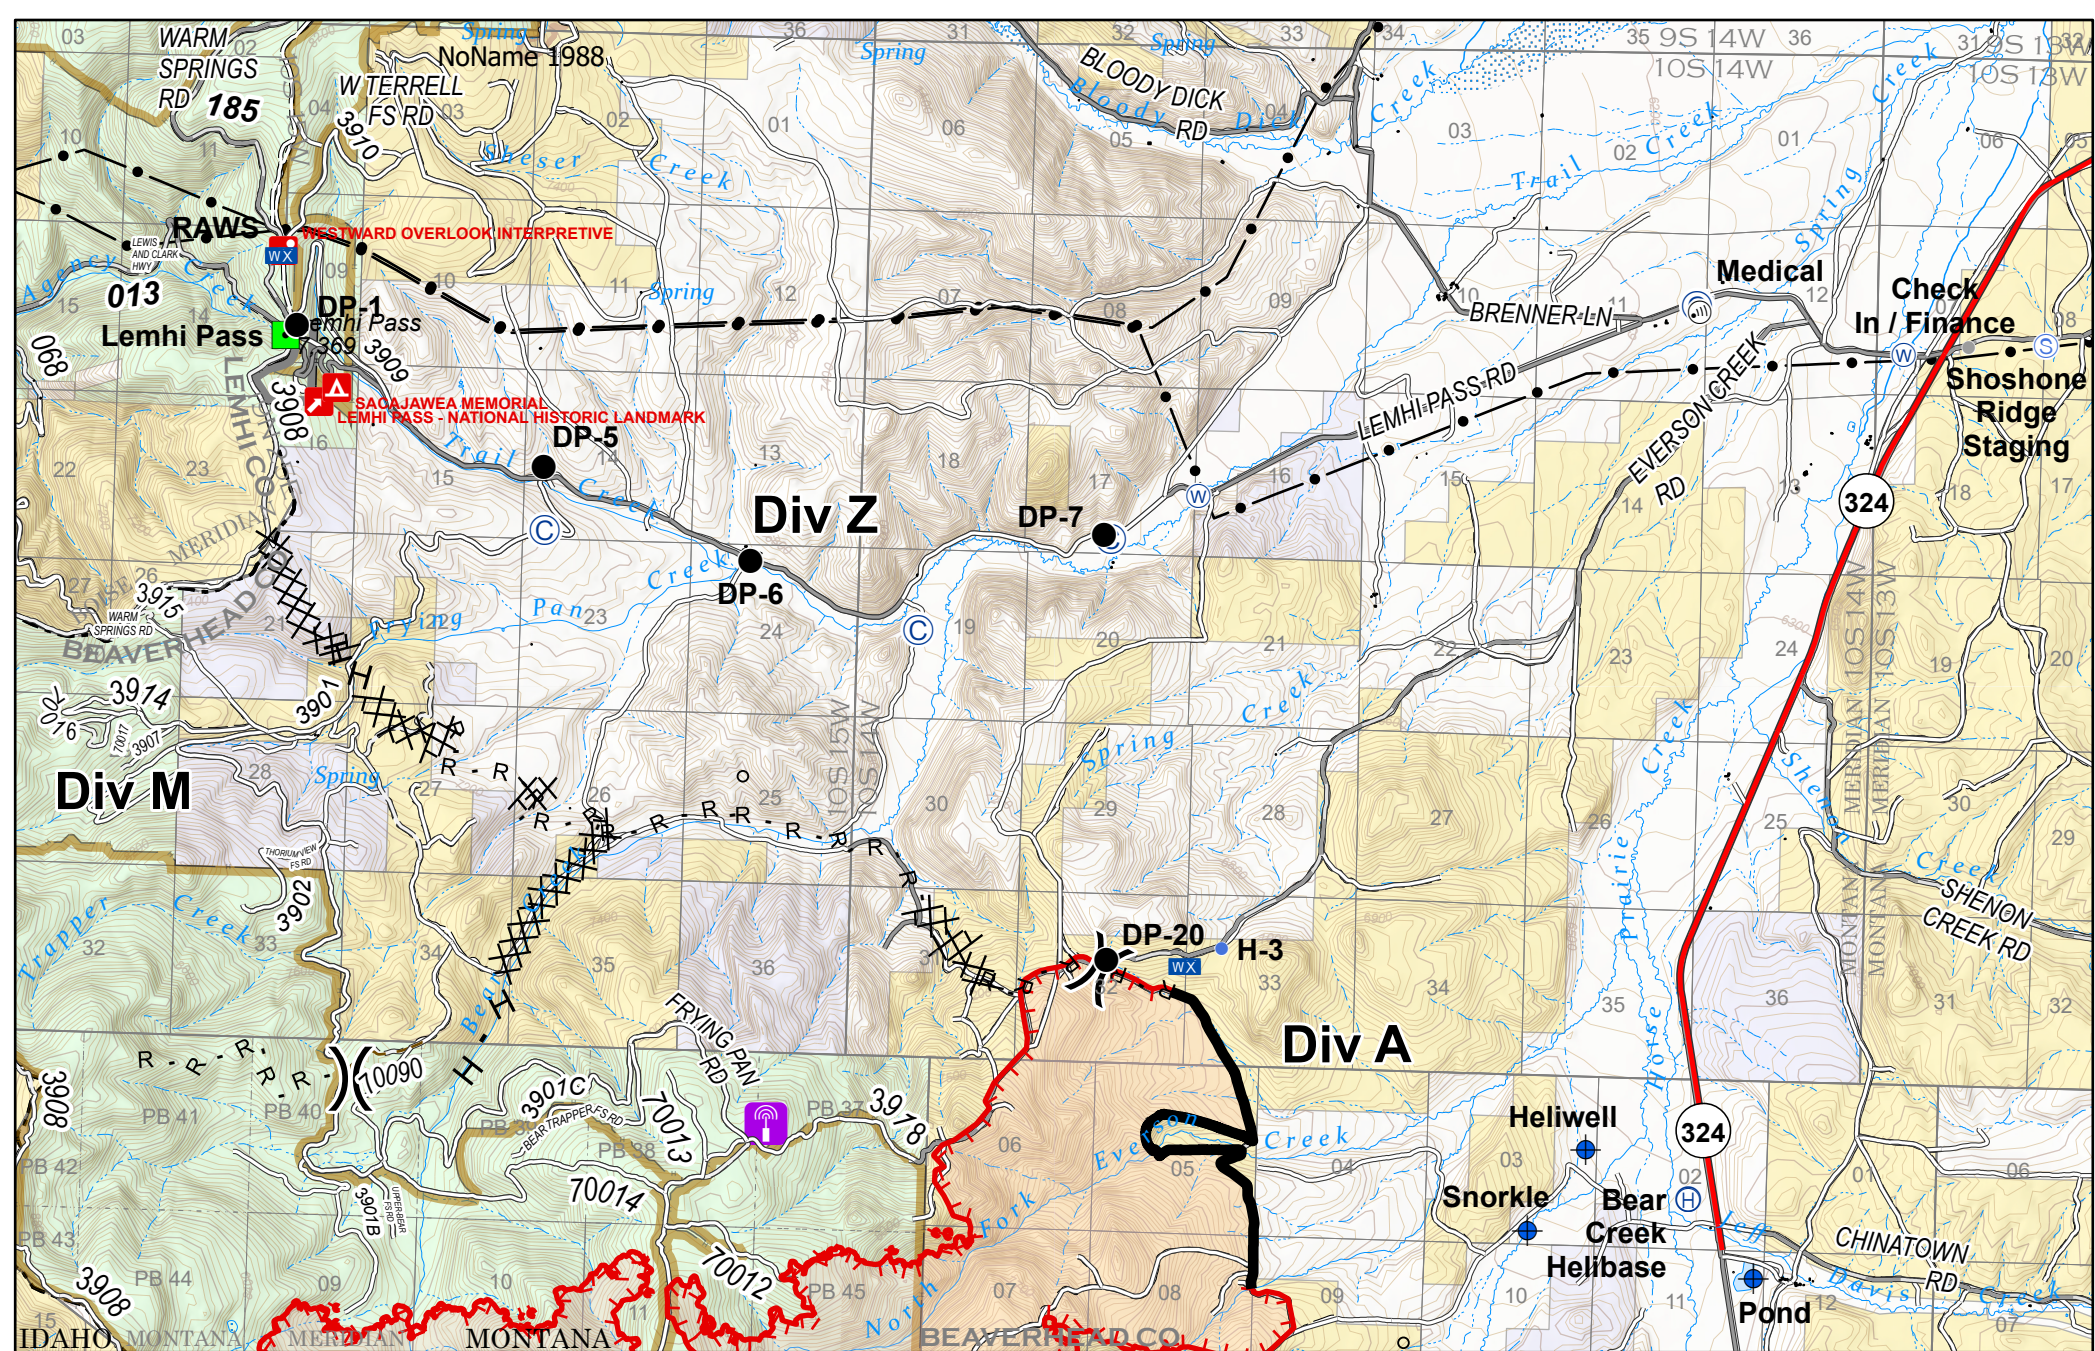

IAP Index
 Bear Creek
 MT-BDF-006610
 August 18, 2020
 6,336 acres

*Fire perimeter updated from
 Acres from IR on 8/17/20 @ 0330*

- | | | |
|-------------------------------|-------------------|---------------------|
| Uncontrolled Fire Edge | Spike Camp | Cell Tower |
| Contained Line | Dip Site | Landmark |
| Completed Dozer Line | Drop Point | Mobile Weather Unit |
| Completed Hand Line | Fire Origin | Staging Area |
| Road as Completed Line | First Aid Station | Water Source |
| Wildfire Daily Fire Perimeter | Helibase | Other |
| | Helispot | Division Break |

IAP
Bear Creek
MT-BDF-006610
August 18, 2020
6,336 acres

Fire perimeter updated from
 Acres from IR on 8/17/20 @ 0330

0 1 2 Miles

- | | | |
|---------------------|--------------------------|---------------------------------|
| ● Spike Camp | ■ Landmark | — Contained Line |
| ◆ Dip Site | Ⓜ Mobile Weather Unit | XX Completed Dozer Line |
| ● Drop Point | Ⓢ Staging Area | H Completed Hand Line |
| ⊕ First Aid Station | Ⓜ Water Source | R Road as Completed Line |
| ⊕ Helibase | ● Other | Ⓜ Radio Repeater Site |
| ● Helispot |) Division Break | — Transmission Lines |
| Ⓜ Cell Tower | — Uncontrolled Fire Edge | — Wildfire Daily Fire Perimeter |

IAP
 Bear Creek
 MT-BDF-006610
 August 18, 2020
 6,336 acres

Fire perimeter updated from
 Acres from IR on 8/17/20 @ 0330

- | | | | |
|---------------------|-----------------------|--------------------------|---------------------------------|
| ● Spike Camp | ● Helispot | ● Other | R Road as Completed Line |
| ● Dip Site | Ⓜ Cell Tower |) (Division Break | ▭ Wildfire Daily Fire Perimeter |
| ● Drop Point | Ⓜ Mobile Weather Unit | ▬ Uncontrolled Fire Edge | Ⓜ Radio Repeater Site |
| ⊕ First Aid Station | Ⓜ Staging Area | ▬ Contained Line | Ⓜ Transmission Lines |
| Ⓜ Helibase | Ⓜ Water Source | Ⓜ Completed Dozer Line | |