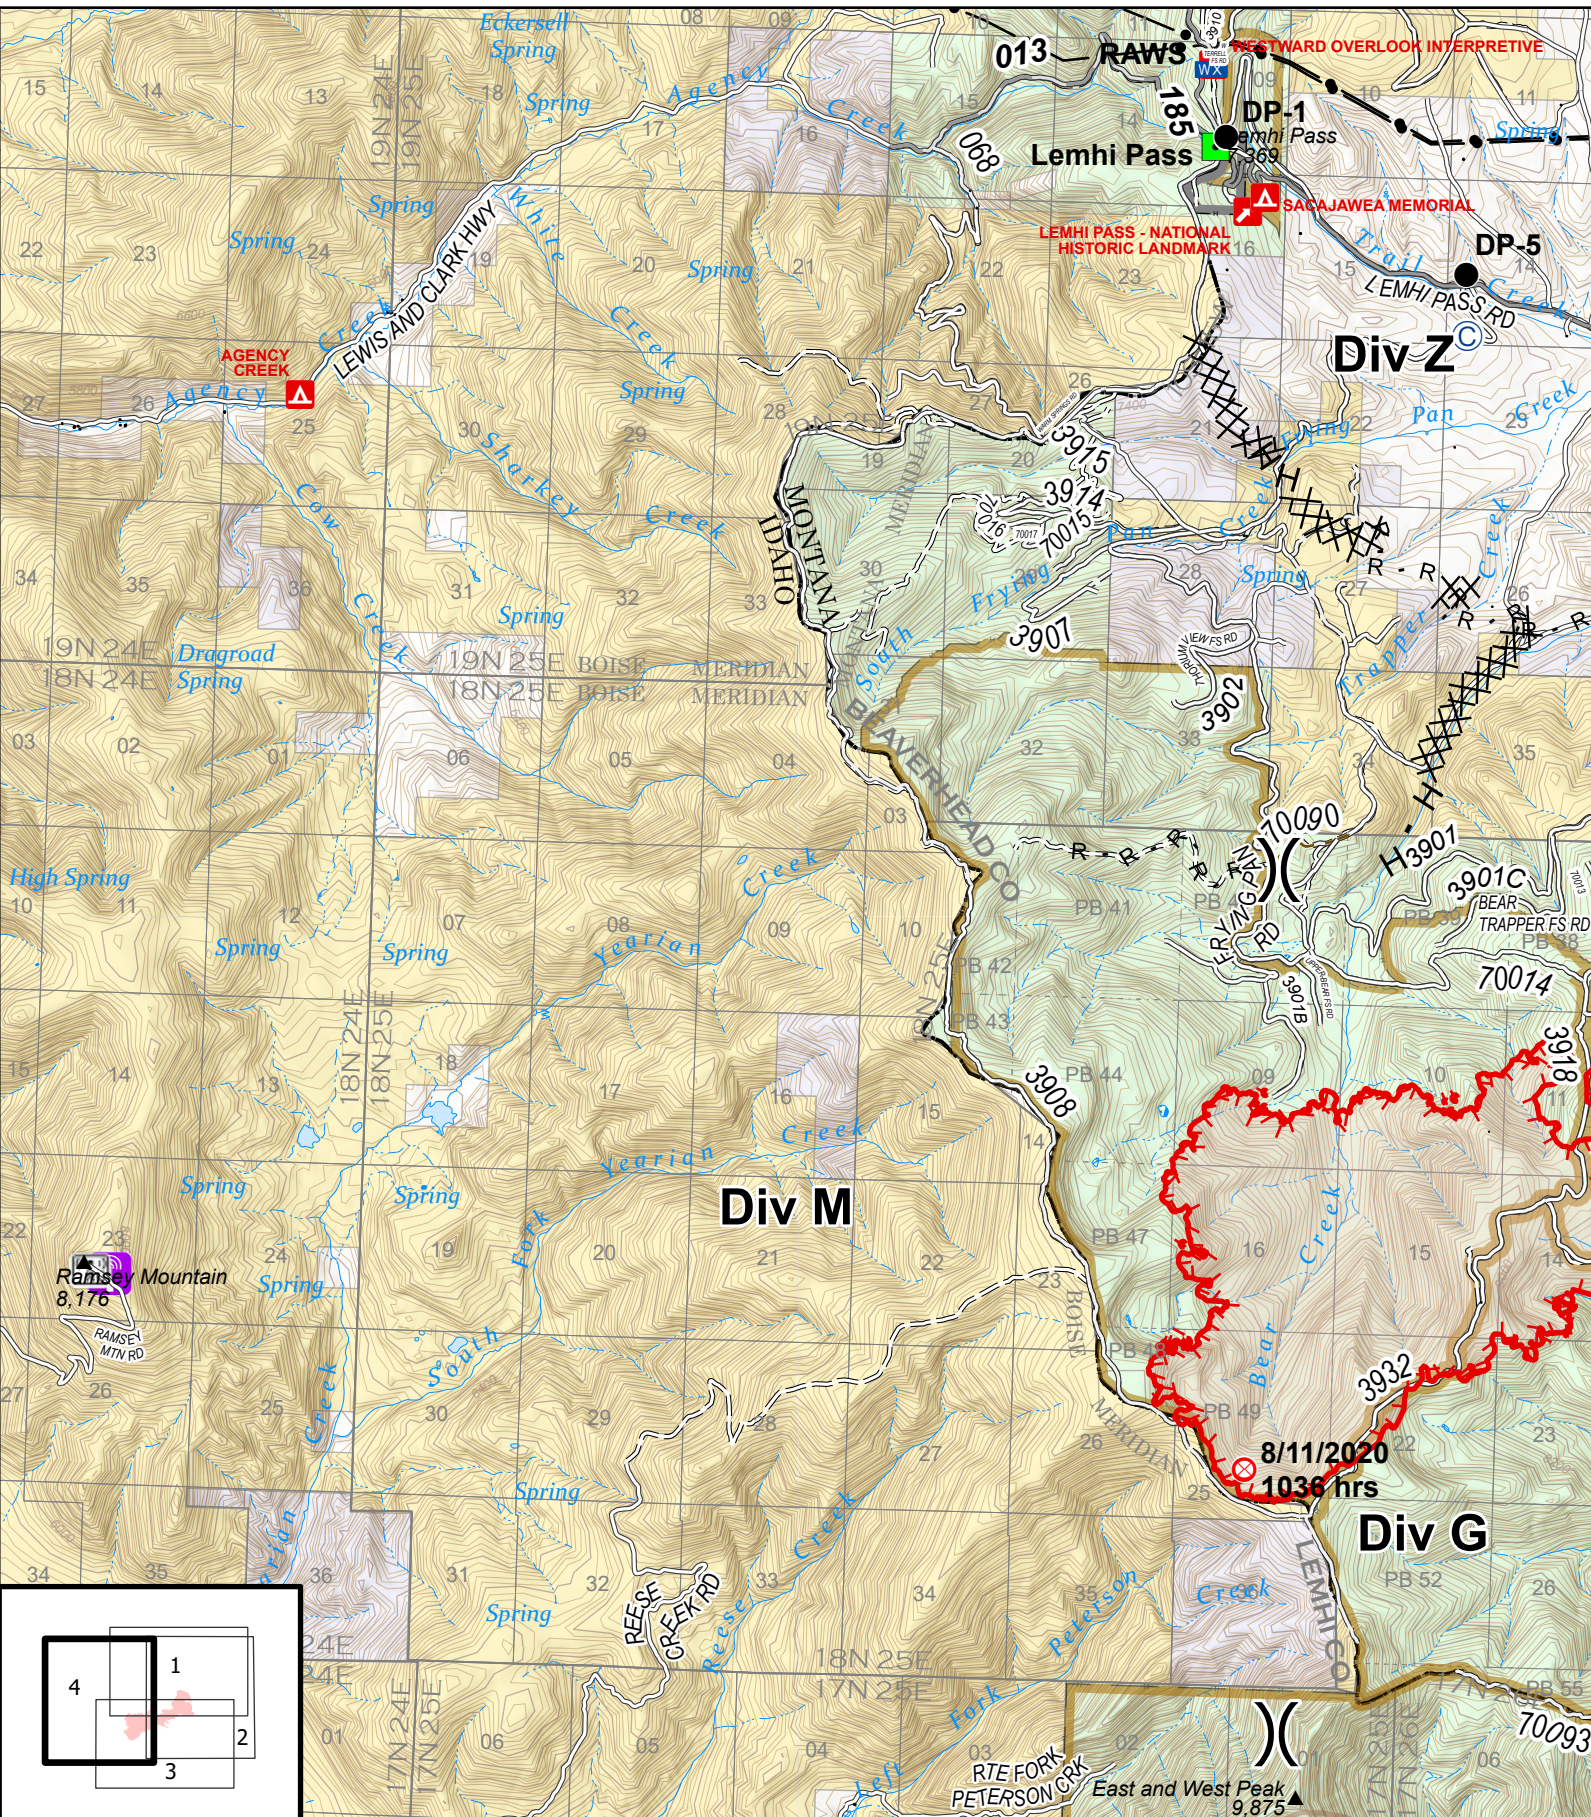

IAP
Bear Creek
MT-BDF-006610
August 18, 2020
6,336 acres

Fire perimeter updated from
 Acres from IR on 8/17/20 @ 0330

0 1 2 Miles

- | | | |
|---------------------|--------------------------|---------------------------------|
| ● Spike Camp | ■ Landmark | — Contained Line |
| ◆ Dip Site | Ⓜ Mobile Weather Unit | XX Completed Dozer Line |
| ● Drop Point | Ⓢ Staging Area | H Completed Hand Line |
| ⊕ First Aid Station | Ⓜ Water Source | R Road as Completed Line |
| ⊕ Helibase | ● Other | Ⓜ Radio Repeater Site |
| ● Helispot |) Division Break | — Transmission Lines |
| Ⓜ Cell Tower | — Uncontrolled Fire Edge | — Wildfire Daily Fire Perimeter |

IAP
 Bear Creek
 MT-BDF-006610
 August 18, 2020
 6,336 acres

Fire perimeter updated from
 Acres from IR on 8/17/20 @ 0330

- | | | | |
|---------------------|-----------------------|--------------------------|---------------------------------|
| ● Spike Camp | ● Helispot | ● Other | R Road as Completed Line |
| ● Dip Site | Ⓜ Cell Tower |) (Division Break | ▭ Wildfire Daily Fire Perimeter |
| ● Drop Point | Ⓜ Mobile Weather Unit | ▬ Uncontrolled Fire Edge | Ⓜ Radio Repeater Site |
| ⊕ First Aid Station | Ⓜ Staging Area | ▬ Contained Line | Ⓜ Transmission Lines |
| Ⓜ Helibase | Ⓜ Water Source | Ⓜ Completed Dozer Line | |

IAP
 Bear Creek
 MT-BDF-006610
 August 18, 2020
 6,336 acres

- | | | | | | |
|---|-------------|---|------------------------|---|-------------------------------|
| Ⓢ | Spike Camp | ● | Helispot | ⊗ | Completed Dozer Line |
| Ⓢ | Dip Site | ■ | Landmark | Ⓢ | Road as Completed Line |
| ● | Drop Point | Ⓢ | Division Break | 📶 | Radio Repeater Site |
| ⊗ | Fire Origin | — | Uncontrolled Fire Edge | ■ | Wildfire Daily Fire Perimeter |
| Ⓢ | Helibase | — | Contained Line | | |