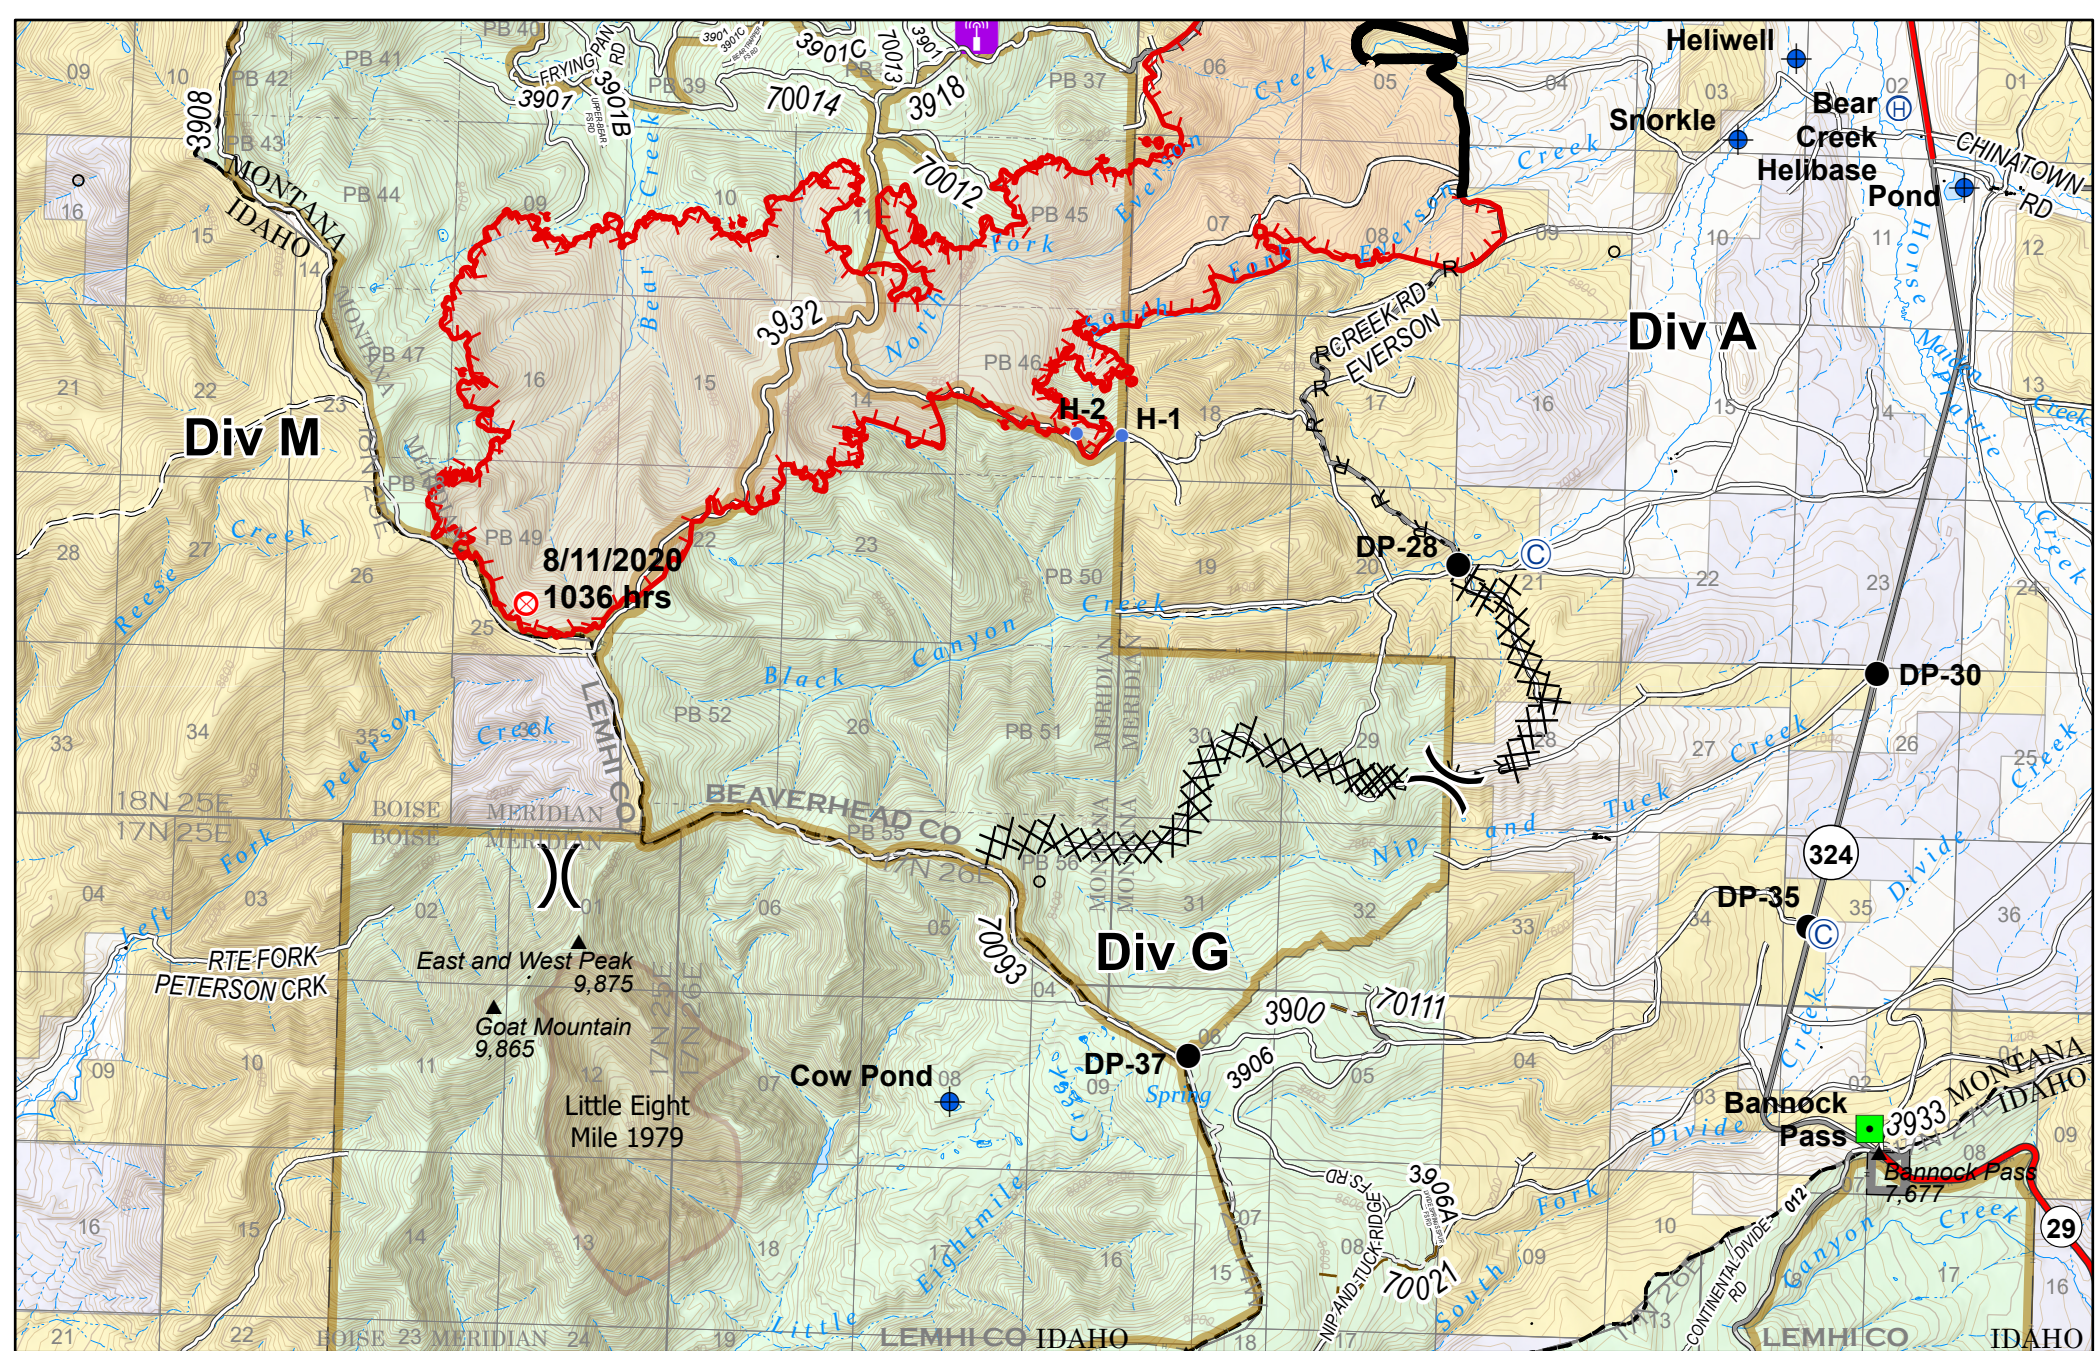

IAP Index
 Bear Creek
 MT-BDF-006610
 August 18, 2020
 6,336 acres

*Fire perimeter updated from
 Acres from IR on 8/17/20 @ 0330*

- | | | |
|-------------------------------|-------------------|---------------------|
| Uncontrolled Fire Edge | Spike Camp | Cell Tower |
| Contained Line | Dip Site | Landmark |
| Completed Dozer Line | Drop Point | Mobile Weather Unit |
| Completed Hand Line | Fire Origin | Staging Area |
| Road as Completed Line | First Aid Station | Water Source |
| Wildfire Daily Fire Perimeter | Helibase | Other |
| | Helispot | Division Break |

IAP
Bear Creek
MT-BDF-006610
August 18, 2020
6,336 acres

Fire perimeter updated from
 Acres from IR on 8/17/20 @ 0330

0 1 2 Miles

- | | | |
|---------------------|--------------------------|---------------------------------|
| ● Spike Camp | ■ Landmark | — Contained Line |
| ◆ Dip Site | Ⓜ Mobile Weather Unit | XX Completed Dozer Line |
| ● Drop Point | Ⓢ Staging Area | H Completed Hand Line |
| ⊕ First Aid Station | Ⓜ Water Source | R Road as Completed Line |
| ⊕ Helibase | ● Other | Ⓜ Radio Repeater Site |
| ● Helispot |) Division Break | — Transmission Lines |
| Ⓜ Cell Tower | — Uncontrolled Fire Edge | — Wildfire Daily Fire Perimeter |

IAP
 Bear Creek
 MT-BDF-006610
 August 18, 2020
 6,336 acres

Fire perimeter updated from
 Acres from IR on 8/17/20 @ 0330

- | | | | |
|---------------------|-----------------------|--------------------------|---------------------------------|
| ● Spike Camp | ● Helispot | ● Other | R Road as Completed Line |
| ● Dip Site | Ⓜ Cell Tower |) (Division Break | ▭ Wildfire Daily Fire Perimeter |
| ● Drop Point | Ⓜ Mobile Weather Unit | ▬ Uncontrolled Fire Edge | Ⓜ Radio Repeater Site |
| ⊕ First Aid Station | Ⓜ Staging Area | ▬ Contained Line | Ⓜ Transmission Lines |
| Ⓜ Helibase | Ⓜ Water Source | Ⓜ Completed Dozer Line | |