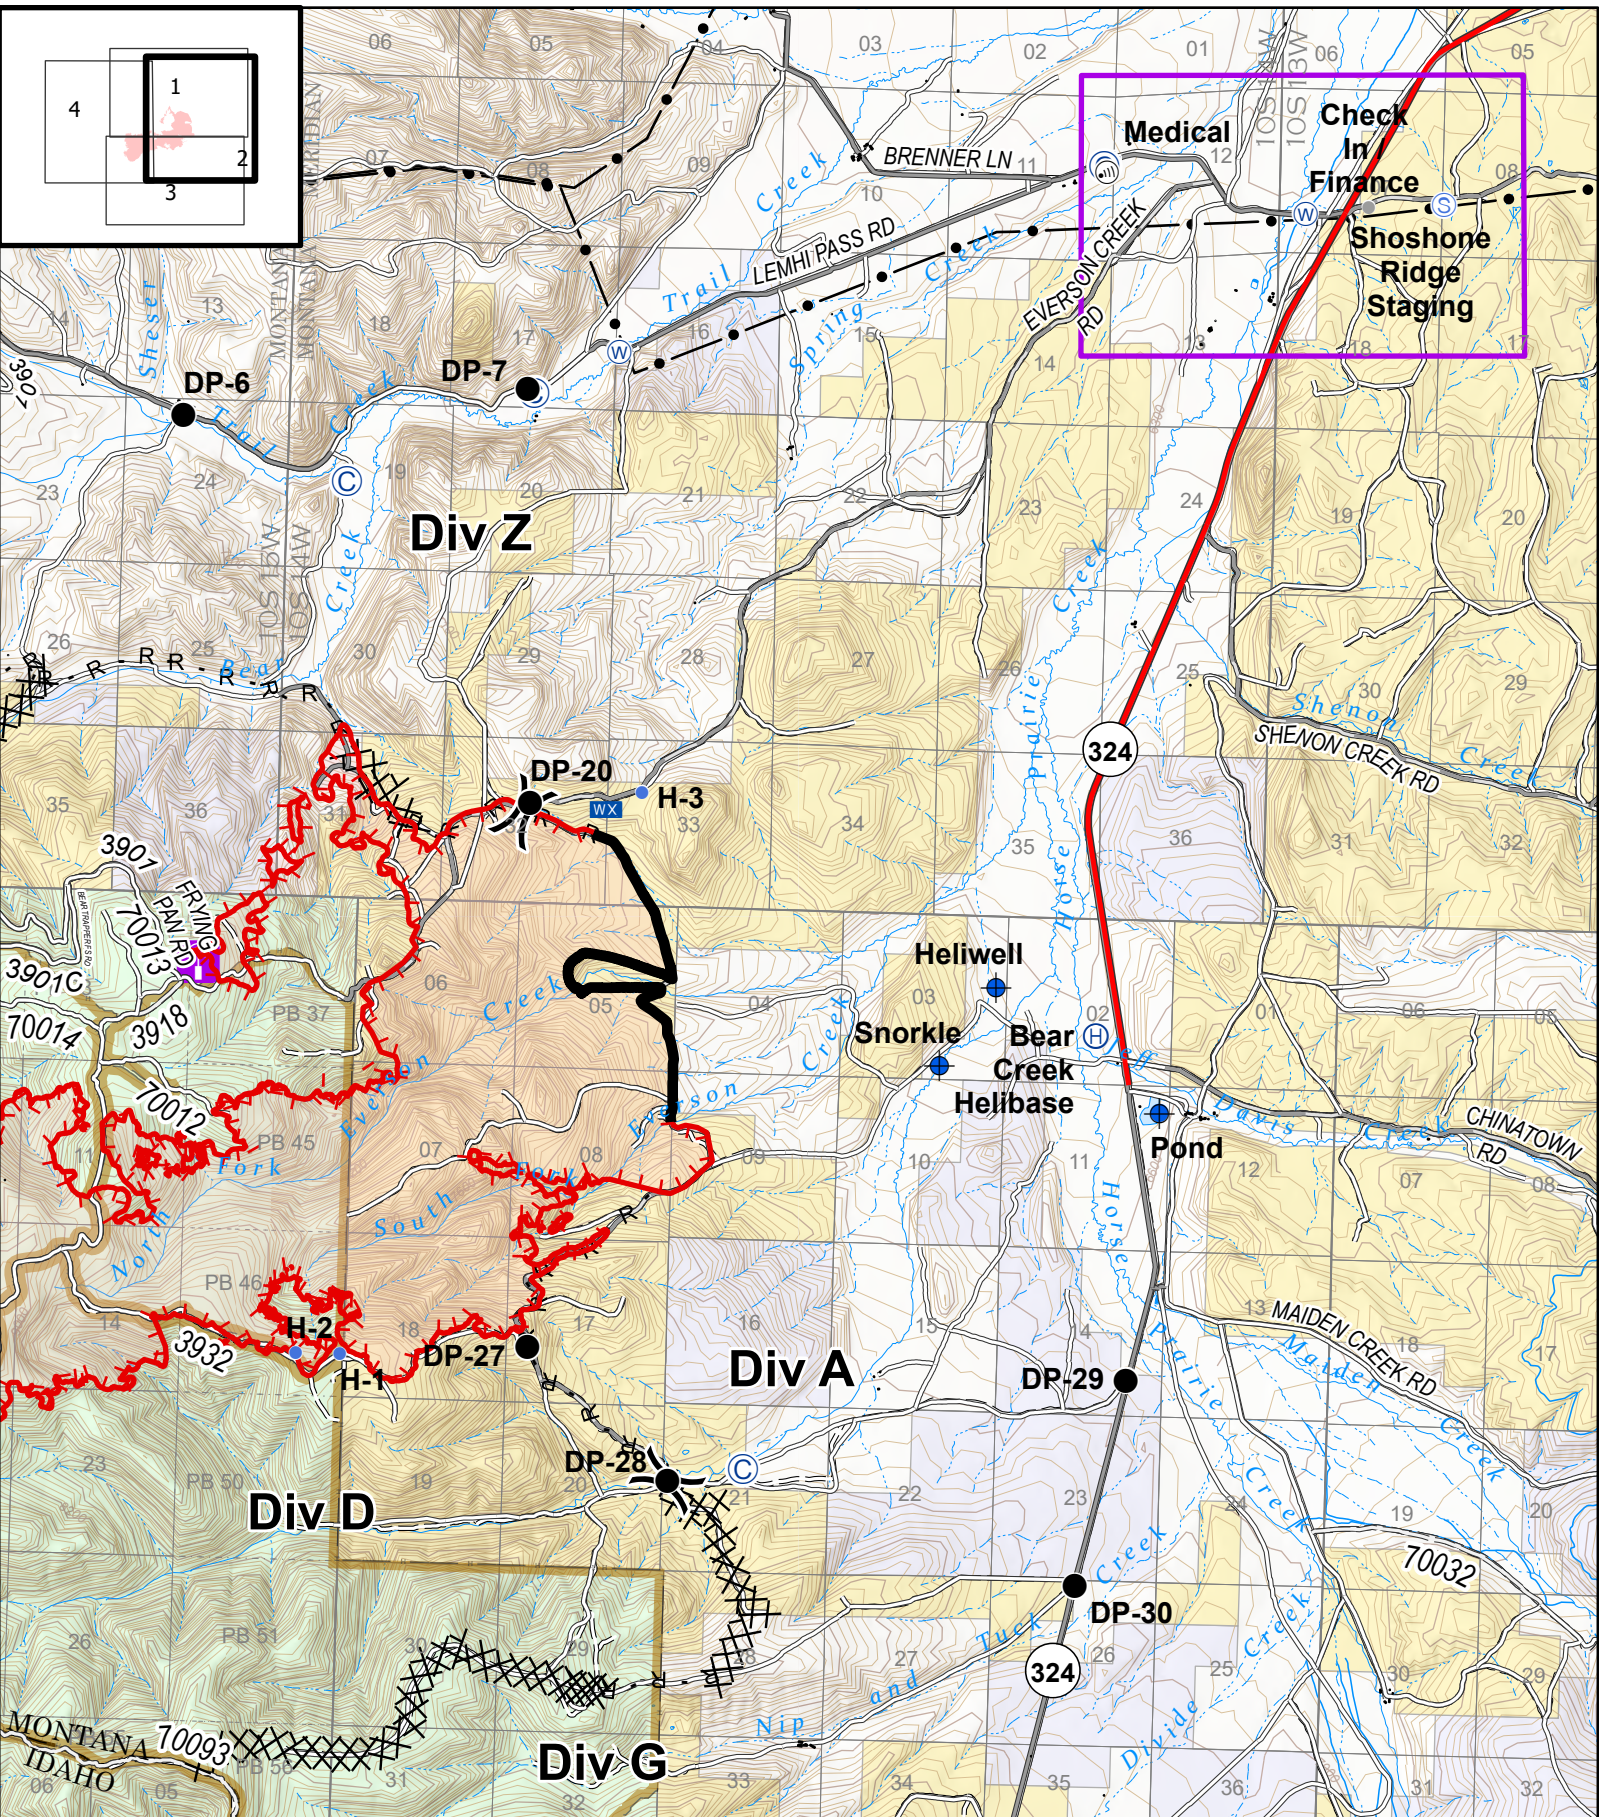

**IAP Index**  
 Bear Creek  
 MT-BDF-006610  
 August 19, 2020  
 7,442 acres

*Fire perimeter updated from  
 Acres from IR on 08/17/2020 @ 2130*

- Uncontrolled Fire Edge
- + Dip Site
- Landmark
- Contained Line
- Drop Point
- Mobile Weather Unit
- Completed Dozer Line
- Fire Origin
- Staging Area
- H Completed Hand Line
- + First Aid Station
- ⊕ Water Source
- R Road as Completed Line
- + Helibase
- ⊕ Other
- Wildfire Daily Fire Perimeter
- + Helispot
- Division Break
- ⊕ Cell Tower
- Forward Operating Base

**IAP**  
**Bear Creek**  
 MT-BDF-006610  
 August 19, 2020  
 7,442 acres

- |                     |                       |                          |                                 |
|---------------------|-----------------------|--------------------------|---------------------------------|
| Ⓢ Spike Camp        | Ⓜ Cell Tower          | ) Division Break         | R Road as Completed Line        |
| ⚡ Dip Site          | ■ Landmark            | — Uncontrolled Fire Edge | Ⓡ Radio Repeater Site           |
| ● Drop Point        | Ⓜ Mobile Weather Unit | — Contained Line         | — Transmission Lines            |
| ⚡ First Aid Station | Ⓢ Staging Area        | ⓧ Completed Dozer Line   | — Wildfire Daily Fire Perimeter |
| Ⓜ Helibase          | Ⓜ Water Source        | H Completed Hand Line    | □ Forward Operating Base        |
| • Helispot          | • Other               |                          |                                 |

**IAP**  
 Bear Creek  
 MT-BDF-006610  
 August 19, 2020  
 7,442 acres

- ⊙ Spike Camp
- Dip Site
- Drop Point
- ⊗ Fire Origin
- Helispot
- Landmark
- ⌋ Division Break
- Road as Completed Line
- ⊗ Completed Dozer Line
- Wildfire Daily Fire Perimeter
- Uncontrolled Fire Edge