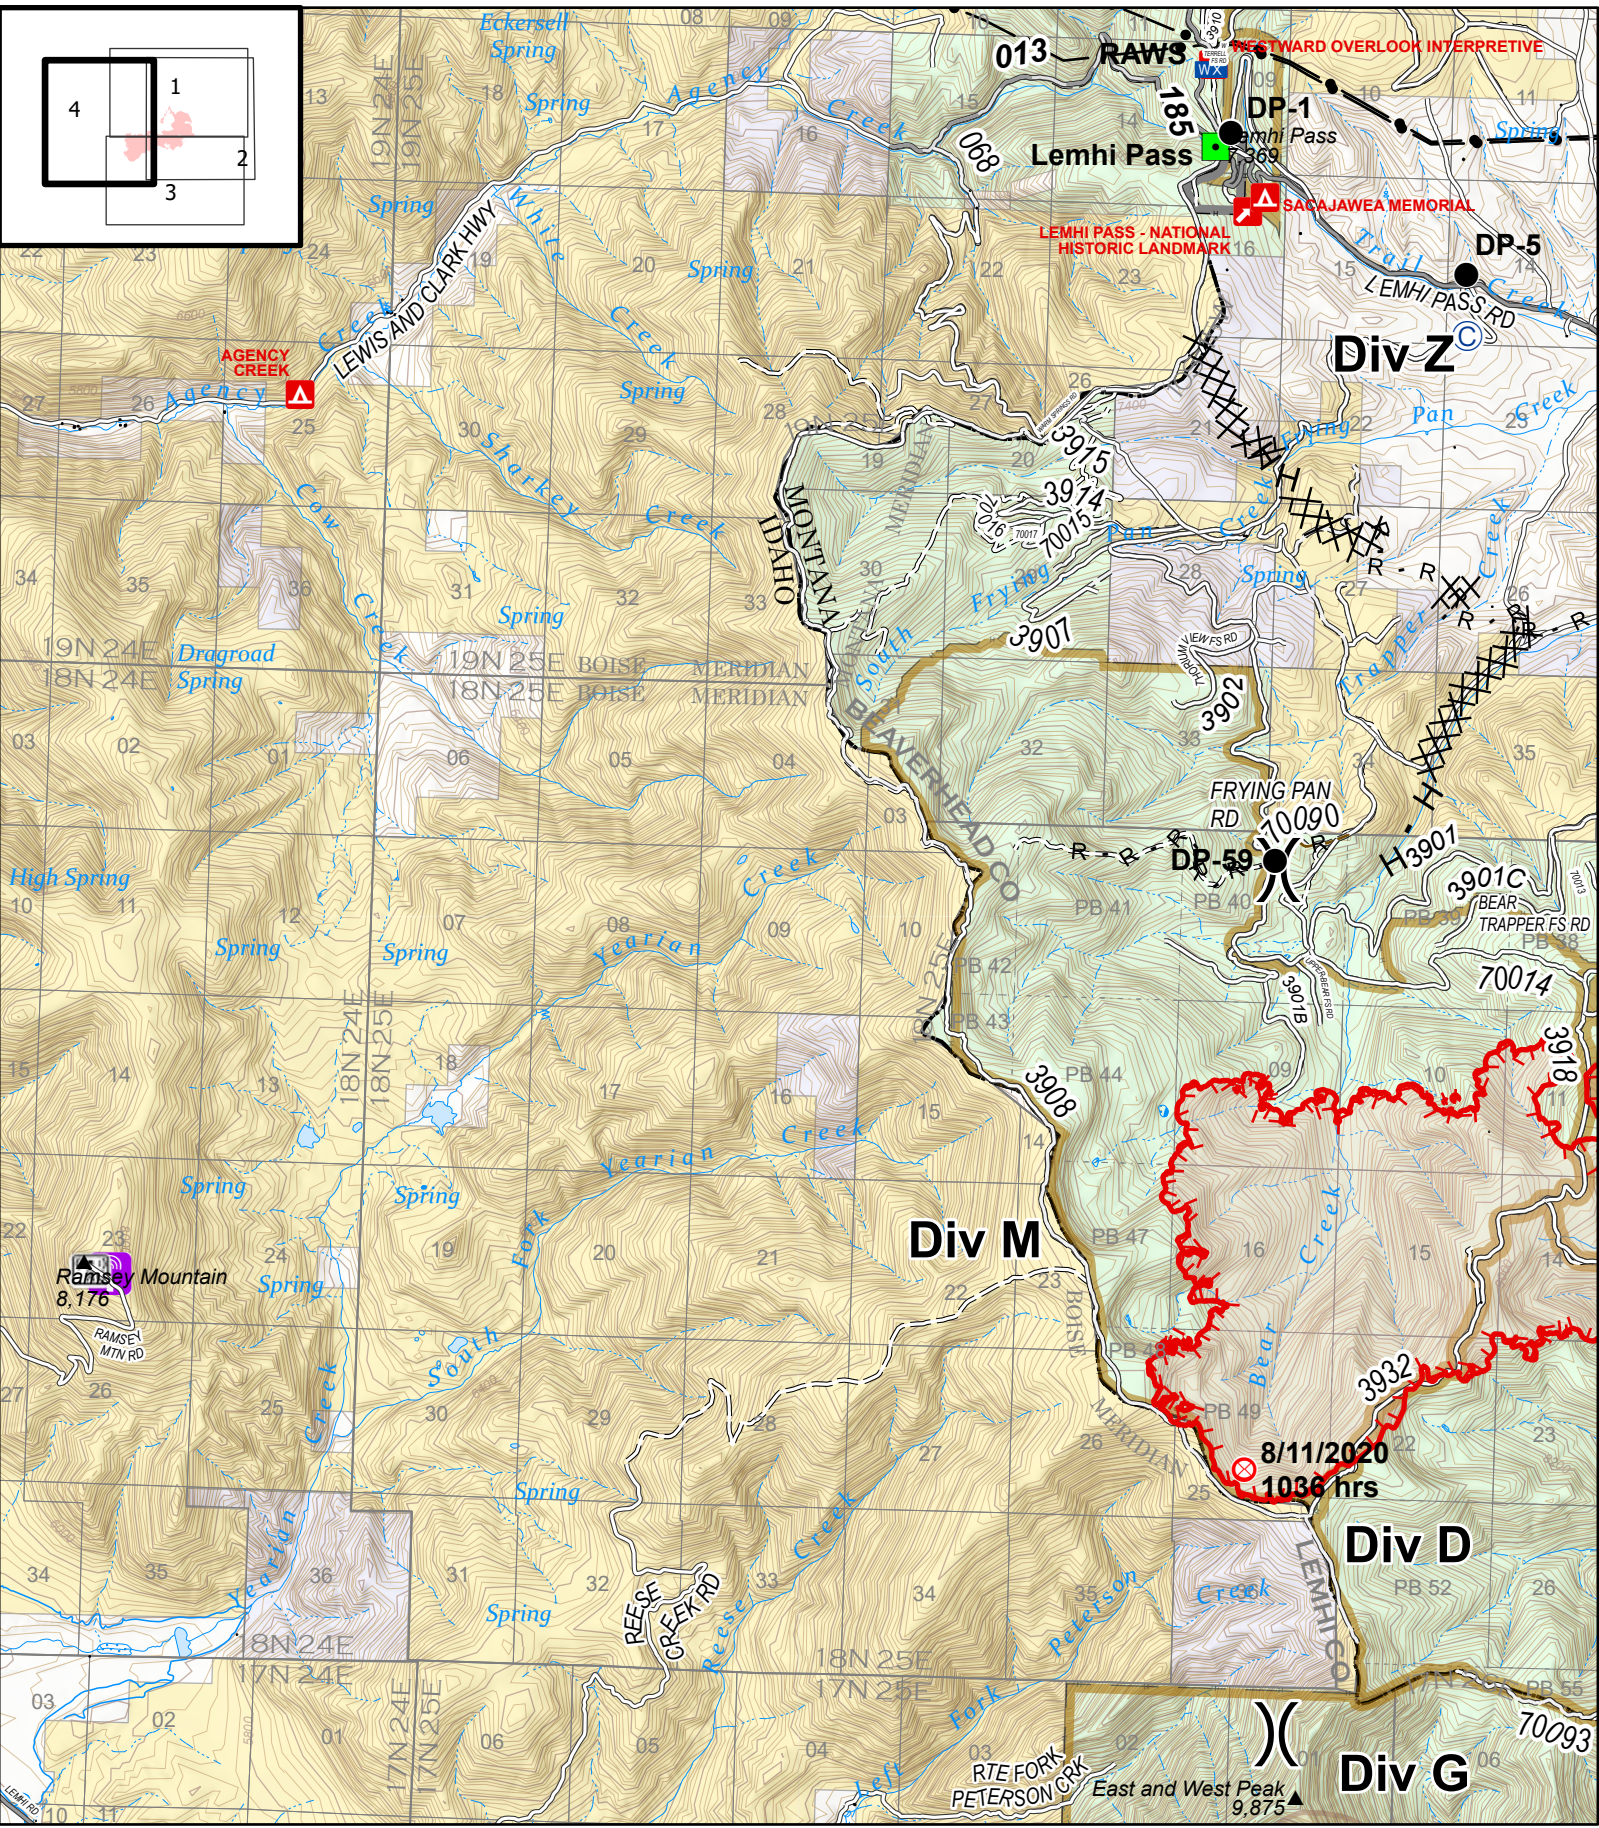

**IAP Index**  
 Bear Creek  
 MT-BDF-006610  
 August 19, 2020  
 7,442 acres

*Fire perimeter updated from  
 Acres from IR on 08/17/2020 @ 2130*

- Uncontrolled Fire Edge
- + Dip Site
- Landmark
- Contained Line
- Drop Point
- Mobile Weather Unit
- Completed Dozer Line
- Fire Origin
- Staging Area
- H Completed Hand Line
- + First Aid Station
- ⊕ Water Source
- R Road as Completed Line
- + Helibase
- ⊕ Other
- Wildfire Daily Fire Perimeter
- + Helispot
- Division Break
- ⊕ Cell Tower
- Forward Operating Base

**IAP**  
 Bear Creek  
 MT-BDF-006610  
 August 19, 2020  
 7,442 acres

*Fire perimeter updated from Acres from IR on 08/17/2020 @ 2130*

- |                     |                       |                          |                                 |
|---------------------|-----------------------|--------------------------|---------------------------------|
| Ⓢ Spike Camp        | ● Heliport            | ● Other                  | R Road as Completed Line        |
| Ⓢ Dip Site          | Ⓢ Cell Tower          | Ⓢ Division Break         | ▭ Wildfire Daily Fire Perimeter |
| ● Drop Point        | Ⓢ Mobile Weather Unit | ▭ Uncontrolled Fire Edge | Ⓢ Radio Repeater Site           |
| Ⓢ First Aid Station | Ⓢ Staging Area        | ▭ Contained Line         | Ⓢ Transmission Lines            |
| Ⓢ Heli-base         | Ⓢ Water Source        | ▭ Completed Dozer Line   | ▭ Forward Operating Base        |

**IAP**  
 Bear Creek  
 MT-BDF-006610  
 August 19, 2020  
 7,442 acres

- ⊙ Spike Camp
- Dip Site
- Drop Point
- ⊗ Fire Origin
- Helispot
- Landmark
- ⌋ Division Break
- Road as Completed Line
- ⊗ Completed Dozer Line
- Wildfire Daily Fire Perimeter
- Uncontrolled Fire Edge