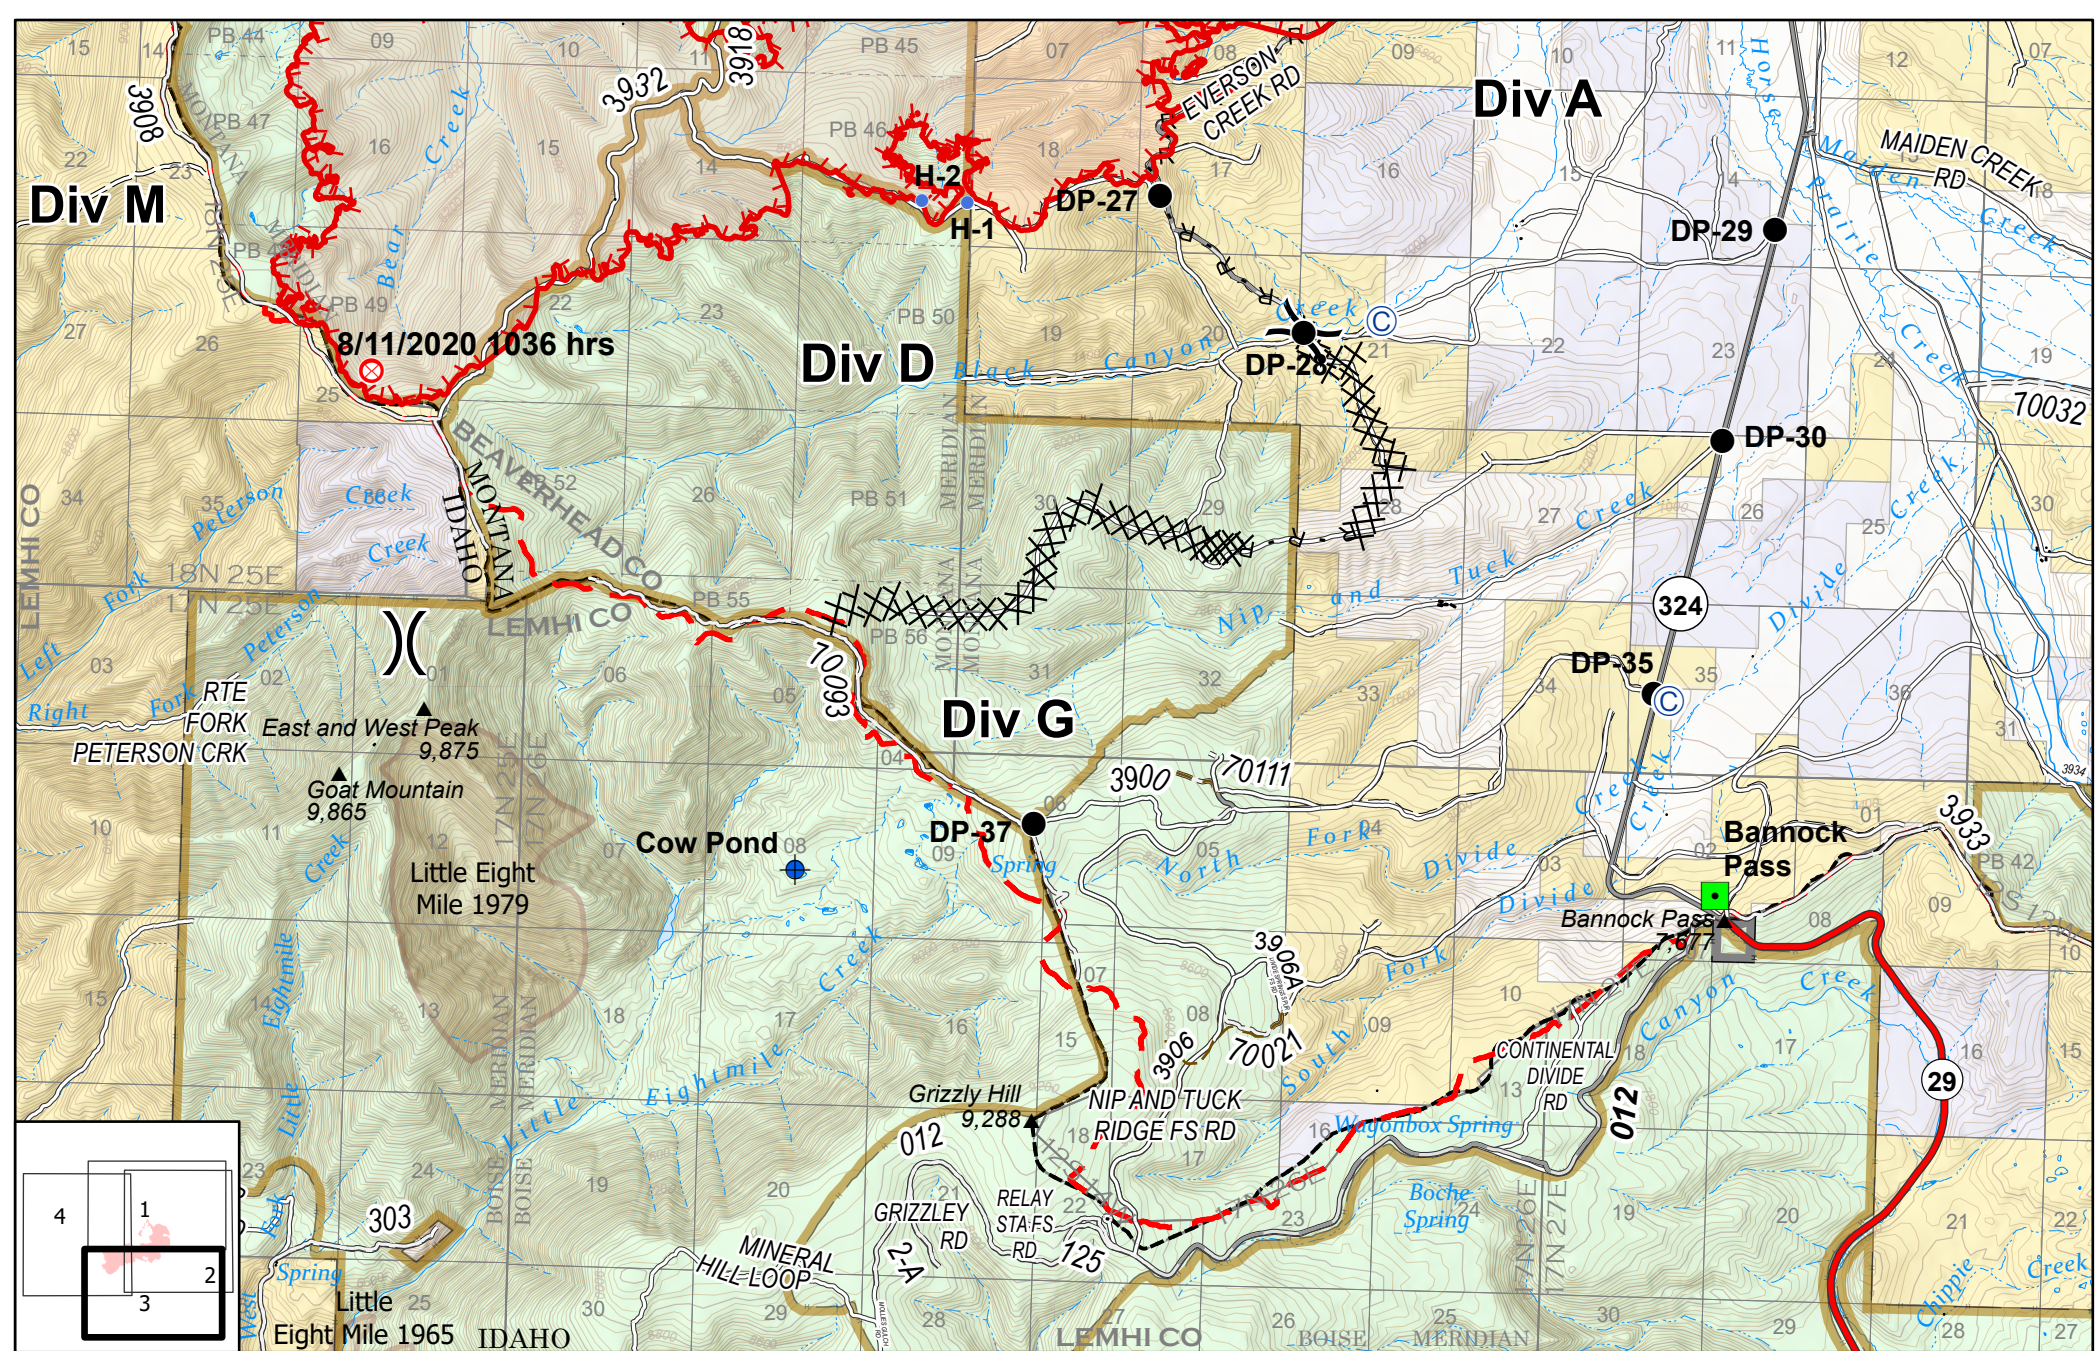

**IAP Index**  
 Bear Creek  
 MT-BDF-006610  
 August 19, 2020  
 7,442 acres

*Fire perimeter updated from  
 Acres from IR on 08/17/2020 @ 2130*

- Uncontrolled Fire Edge
- + Dip Site
- Landmark
- Contained Line
- Drop Point
- Mobile Weather Unit
- Completed Dozer Line
- Fire Origin
- Staging Area
- H Completed Hand Line
- + First Aid Station
- ⊕ Water Source
- R Road as Completed Line
- + Helibase
- ⊕ Other
- Wildfire Daily Fire Perimeter
- + Helispot
- Division Break
- ⊕ Cell Tower
- Forward Operating Base

**IAP**  
**Bear Creek**  
 MT-BDF-006610  
 August 19, 2020  
 7,442 acres

- |                     |                       |                          |                                 |
|---------------------|-----------------------|--------------------------|---------------------------------|
| Ⓢ Spike Camp        | Ⓜ Cell Tower          | ) Division Break         | R Road as Completed Line        |
| ⚡ Dip Site          | ■ Landmark            | — Uncontrolled Fire Edge | Ⓡ Radio Repeater Site           |
| ● Drop Point        | Ⓜ Mobile Weather Unit | — Contained Line         | — Transmission Lines            |
| ⚡ First Aid Station | Ⓢ Staging Area        | ⓧ Completed Dozer Line   | — Wildfire Daily Fire Perimeter |
| Ⓜ Helibase          | Ⓜ Water Source        | H Completed Hand Line    | □ Forward Operating Base        |
| • Helispot          | • Other               |                          |                                 |

**IAP**  
 Bear Creek  
 MT-BDF-006610  
 August 19, 2020  
 7,442 acres

- ⊙ Spike Camp
- Dip Site
- Drop Point
- ⊗ Fire Origin
- Helispot
- Landmark
- ⌋ Division Break
- Road as Completed Line
- ⊗ Completed Dozer Line
- Wildfire Daily Fire Perimeter
- Uncontrolled Fire Edge