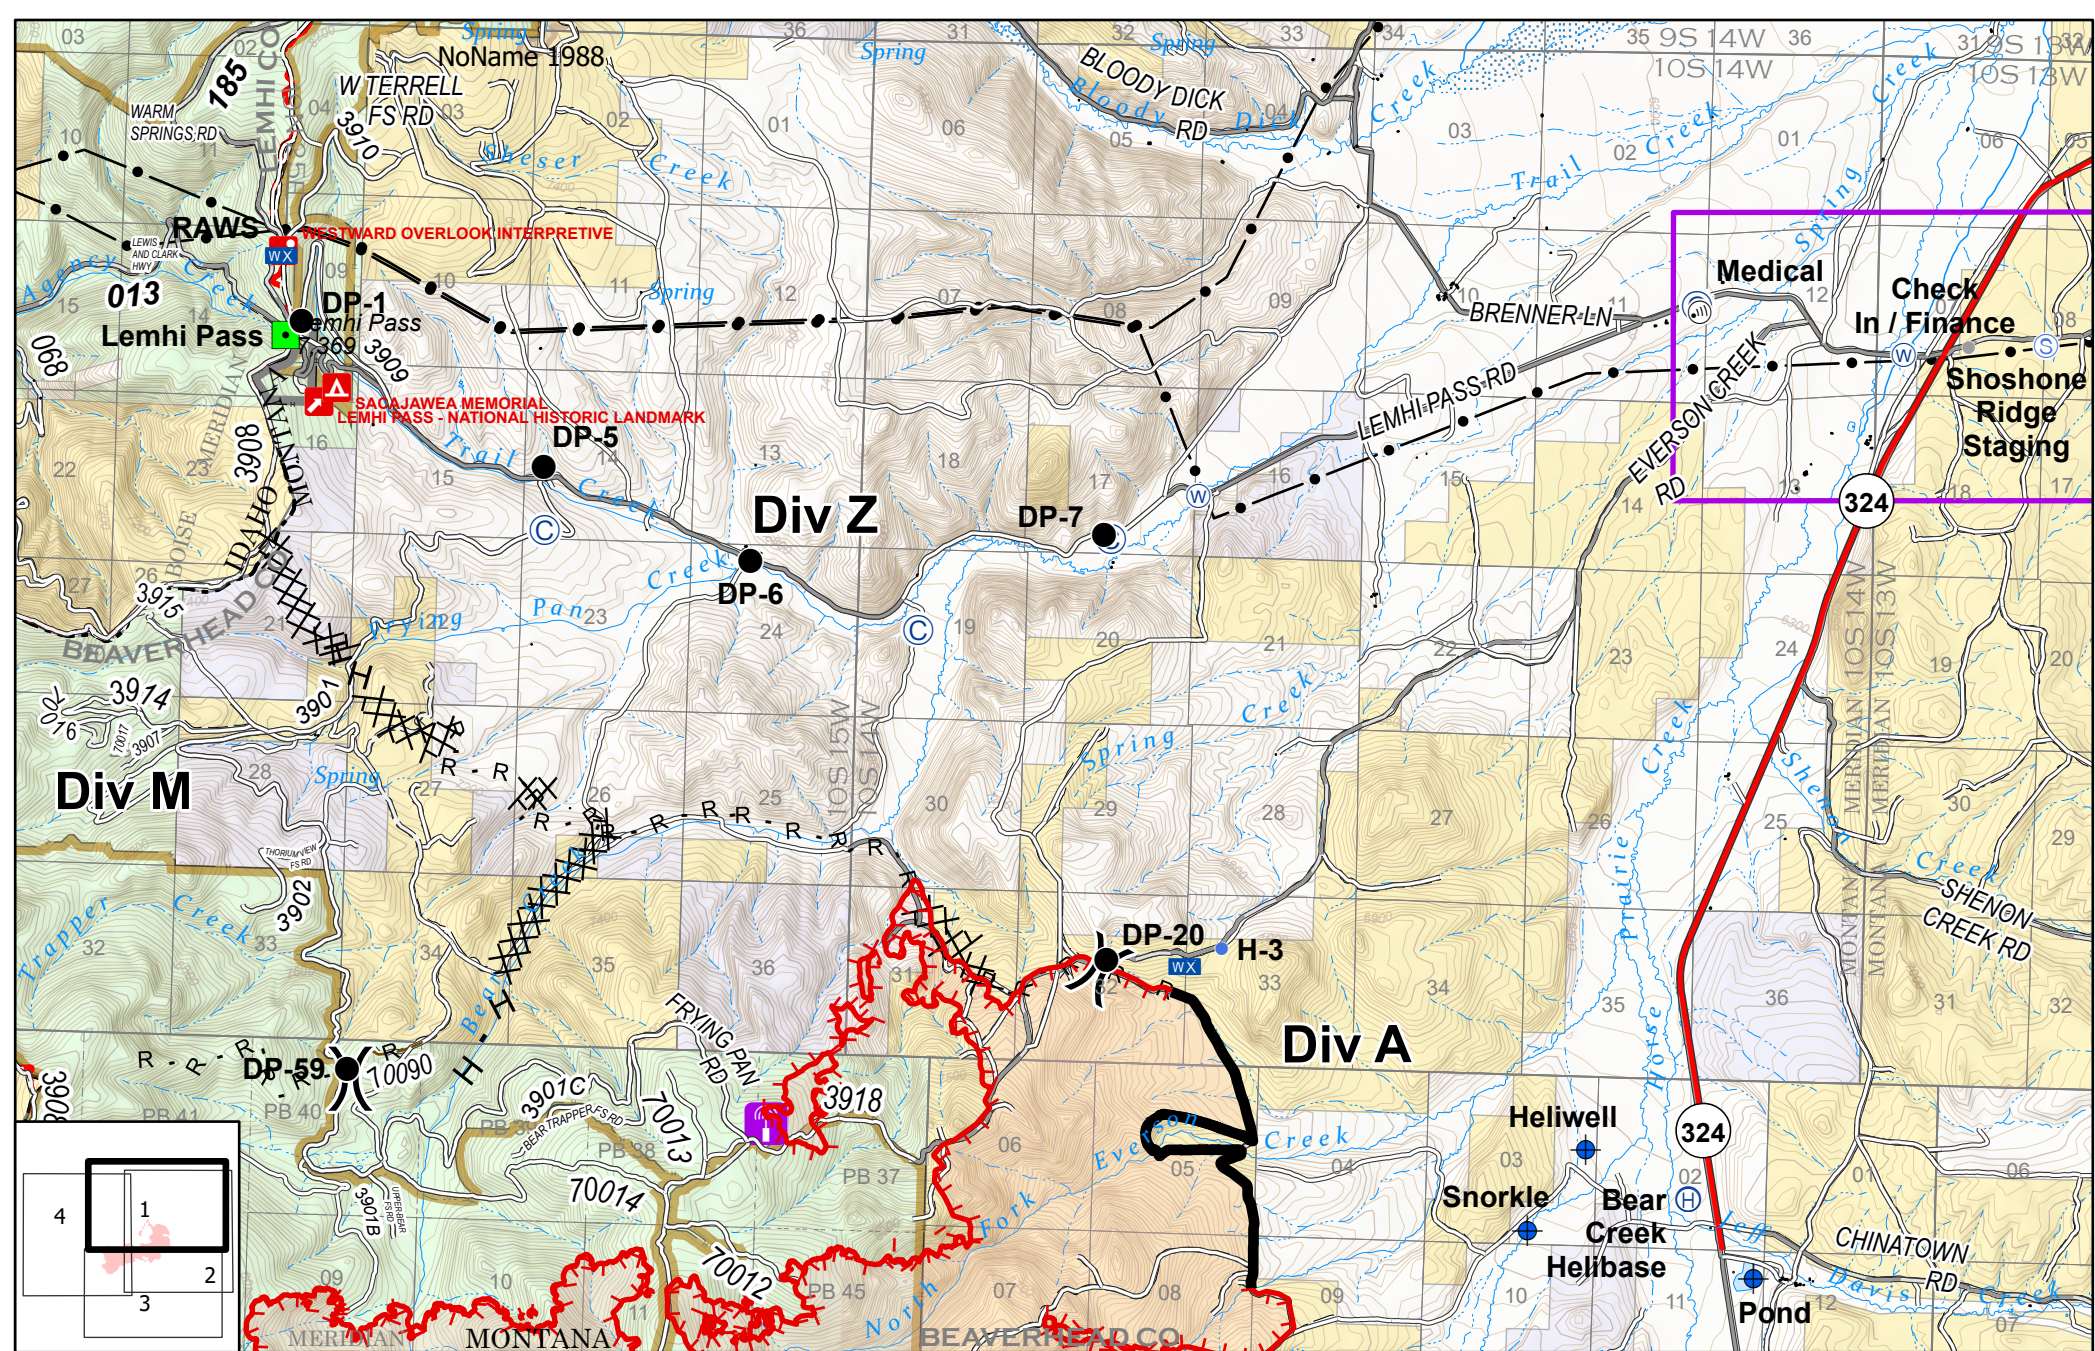

**IAP Index**  
 Bear Creek  
 MT-BDF-006610  
 August 19, 2020  
 7,442 acres

*Fire perimeter updated from  
 Acres from IR on 08/17/2020 @ 2130*

- Uncontrolled Fire Edge
- + Dip Site
- Landmark
- Contained Line
- Drop Point
- Mobile Weather Unit
- Completed Dozer Line
- Fire Origin
- Staging Area
- H Completed Hand Line
- + First Aid Station
- ⊕ Water Source
- R Road as Completed Line
- + Helibase
- ⊕ Other
- Wildfire Daily Fire Perimeter
- + Helispot
- Division Break
- ⊕ Cell Tower
- Forward Operating Base

**IAP**  
**Bear Creek**  
 MT-BDF-006610  
 August 19, 2020  
 7,442 acres

- |                     |                       |                          |                                 |
|---------------------|-----------------------|--------------------------|---------------------------------|
| Ⓢ Spike Camp        | Ⓜ Cell Tower          | ) Division Break         | R Road as Completed Line        |
| ⚡ Dip Site          | ■ Landmark            | — Uncontrolled Fire Edge | Ⓡ Radio Repeater Site           |
| ● Drop Point        | Ⓜ Mobile Weather Unit | — Contained Line         | — Transmission Lines            |
| ⚡ First Aid Station | Ⓢ Staging Area        | ⓧ Completed Dozer Line   | — Wildfire Daily Fire Perimeter |
| Ⓜ Helibase          | Ⓜ Water Source        | H Completed Hand Line    | □ Forward Operating Base        |
| • Helispot          | • Other               |                          |                                 |

**IAP**  
 Bear Creek  
 MT-BDF-006610  
 August 19, 2020  
 7,442 acres

- ⊙ Spike Camp
- Dip Site
- Drop Point
- ⊗ Fire Origin
- Helispot
- Landmark
- ⌋ Division Break
- Road as Completed Line
- ⊗ Completed Dozer Line
- Wildfire Daily Fire Perimeter
- Uncontrolled Fire Edge