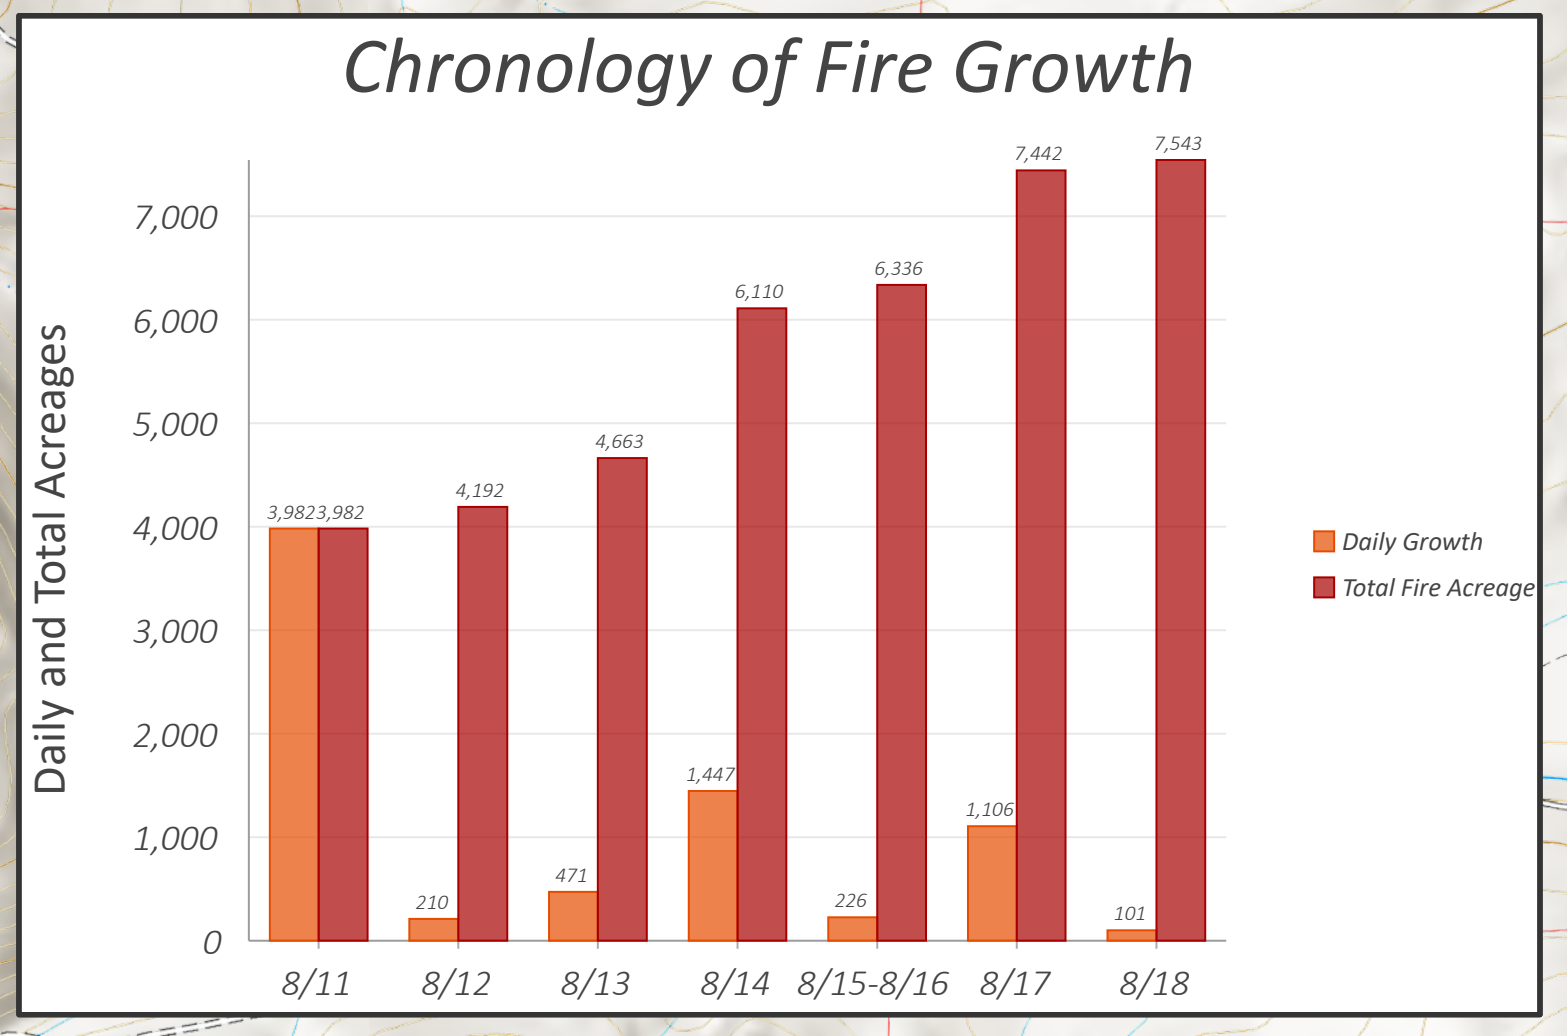

Progression

Bear Creek
 MT-BDF-006610
 August 19, 2020
 7,543 acres

Fire perimeter updated from
 Acres from IR on 08/18/2020 @ 2127

Burn Period	Daily Growth	Total Acreage
8/11	3,982	3,982
8/12	230	4,192
8/13	471	4,663
8/14	1,447	6,110
8/15-8/16	226	6,336
8/17	1,106	7,442
8/18	101	7,543