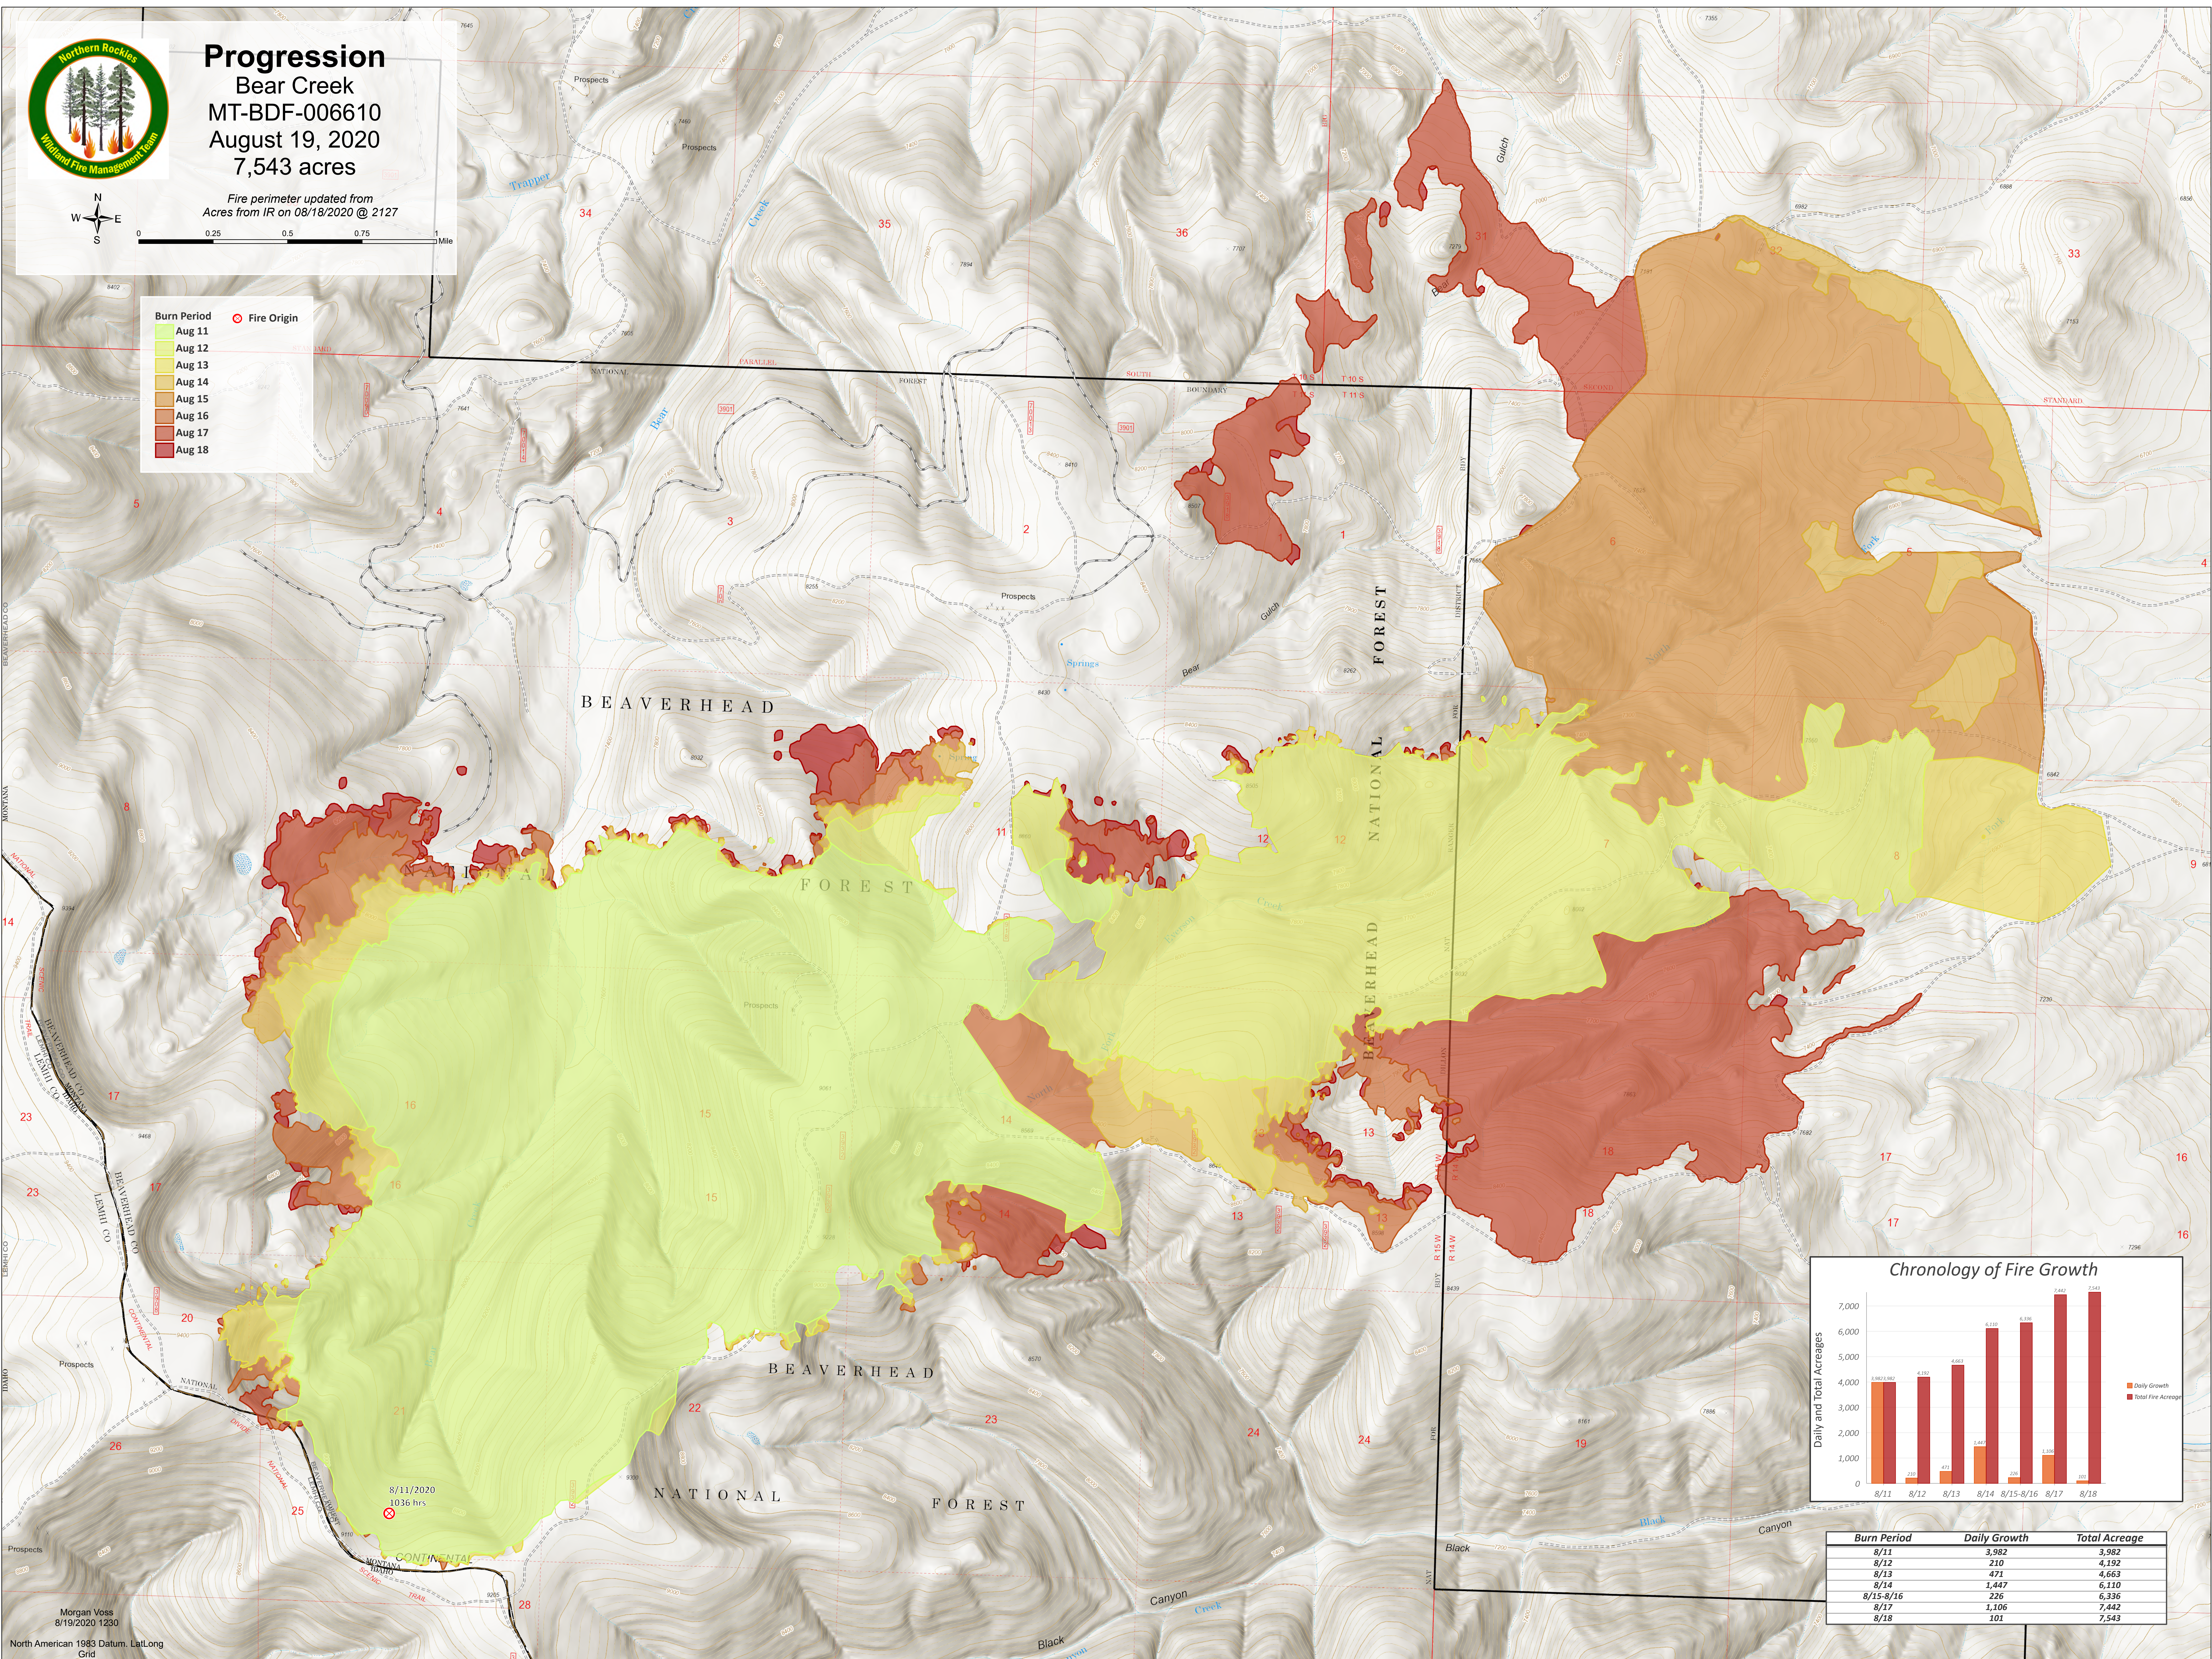

Progression

Bear Creek
 MT-BDF-006610
 August 19, 2020
 7,543 acres

Fire perimeter updated from
 Acres from IR on 08/18/2020 @ 2127

Burn Period	Daily Growth	Total Acreage
8/11	3,982	3,982
8/12	230	4,192
8/13	471	4,663
8/14	1,447	6,110
8/15-8/16	226	6,336
8/17	1,106	7,442
8/18	101	7,543