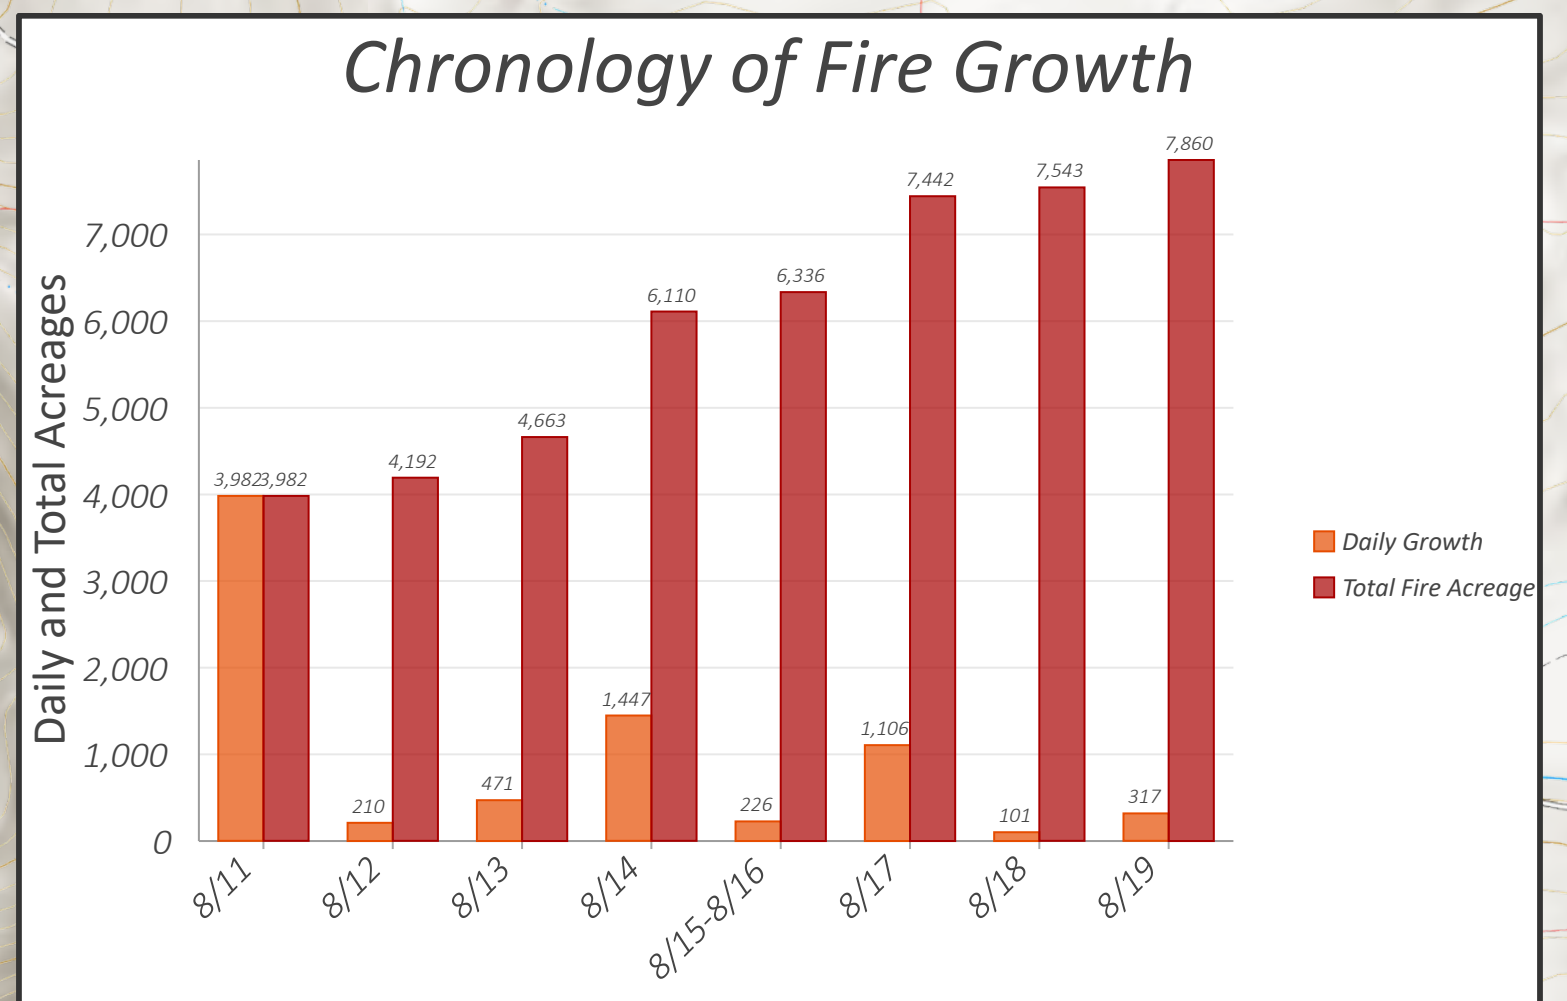

Progression

Bear Creek
 MT-BDF-006610
 August 20, 2020
 7,860 acres

Fire perimeter updated from IR on 08/19/2020 @ 2120

0 0.25 0.5 0.75 1 Mile

8/11/2020
 1036 hrs

Burn Period	Daily Growth	Total Acreage
8/11	3,982	3,982
8/12	210	4,192
8/13	471	4,663
8/14	1,447	6,110
8/15-8/16	226	6,336
8/17	1,106	7,442
8/18	101	7,543
8/19	317	7,860