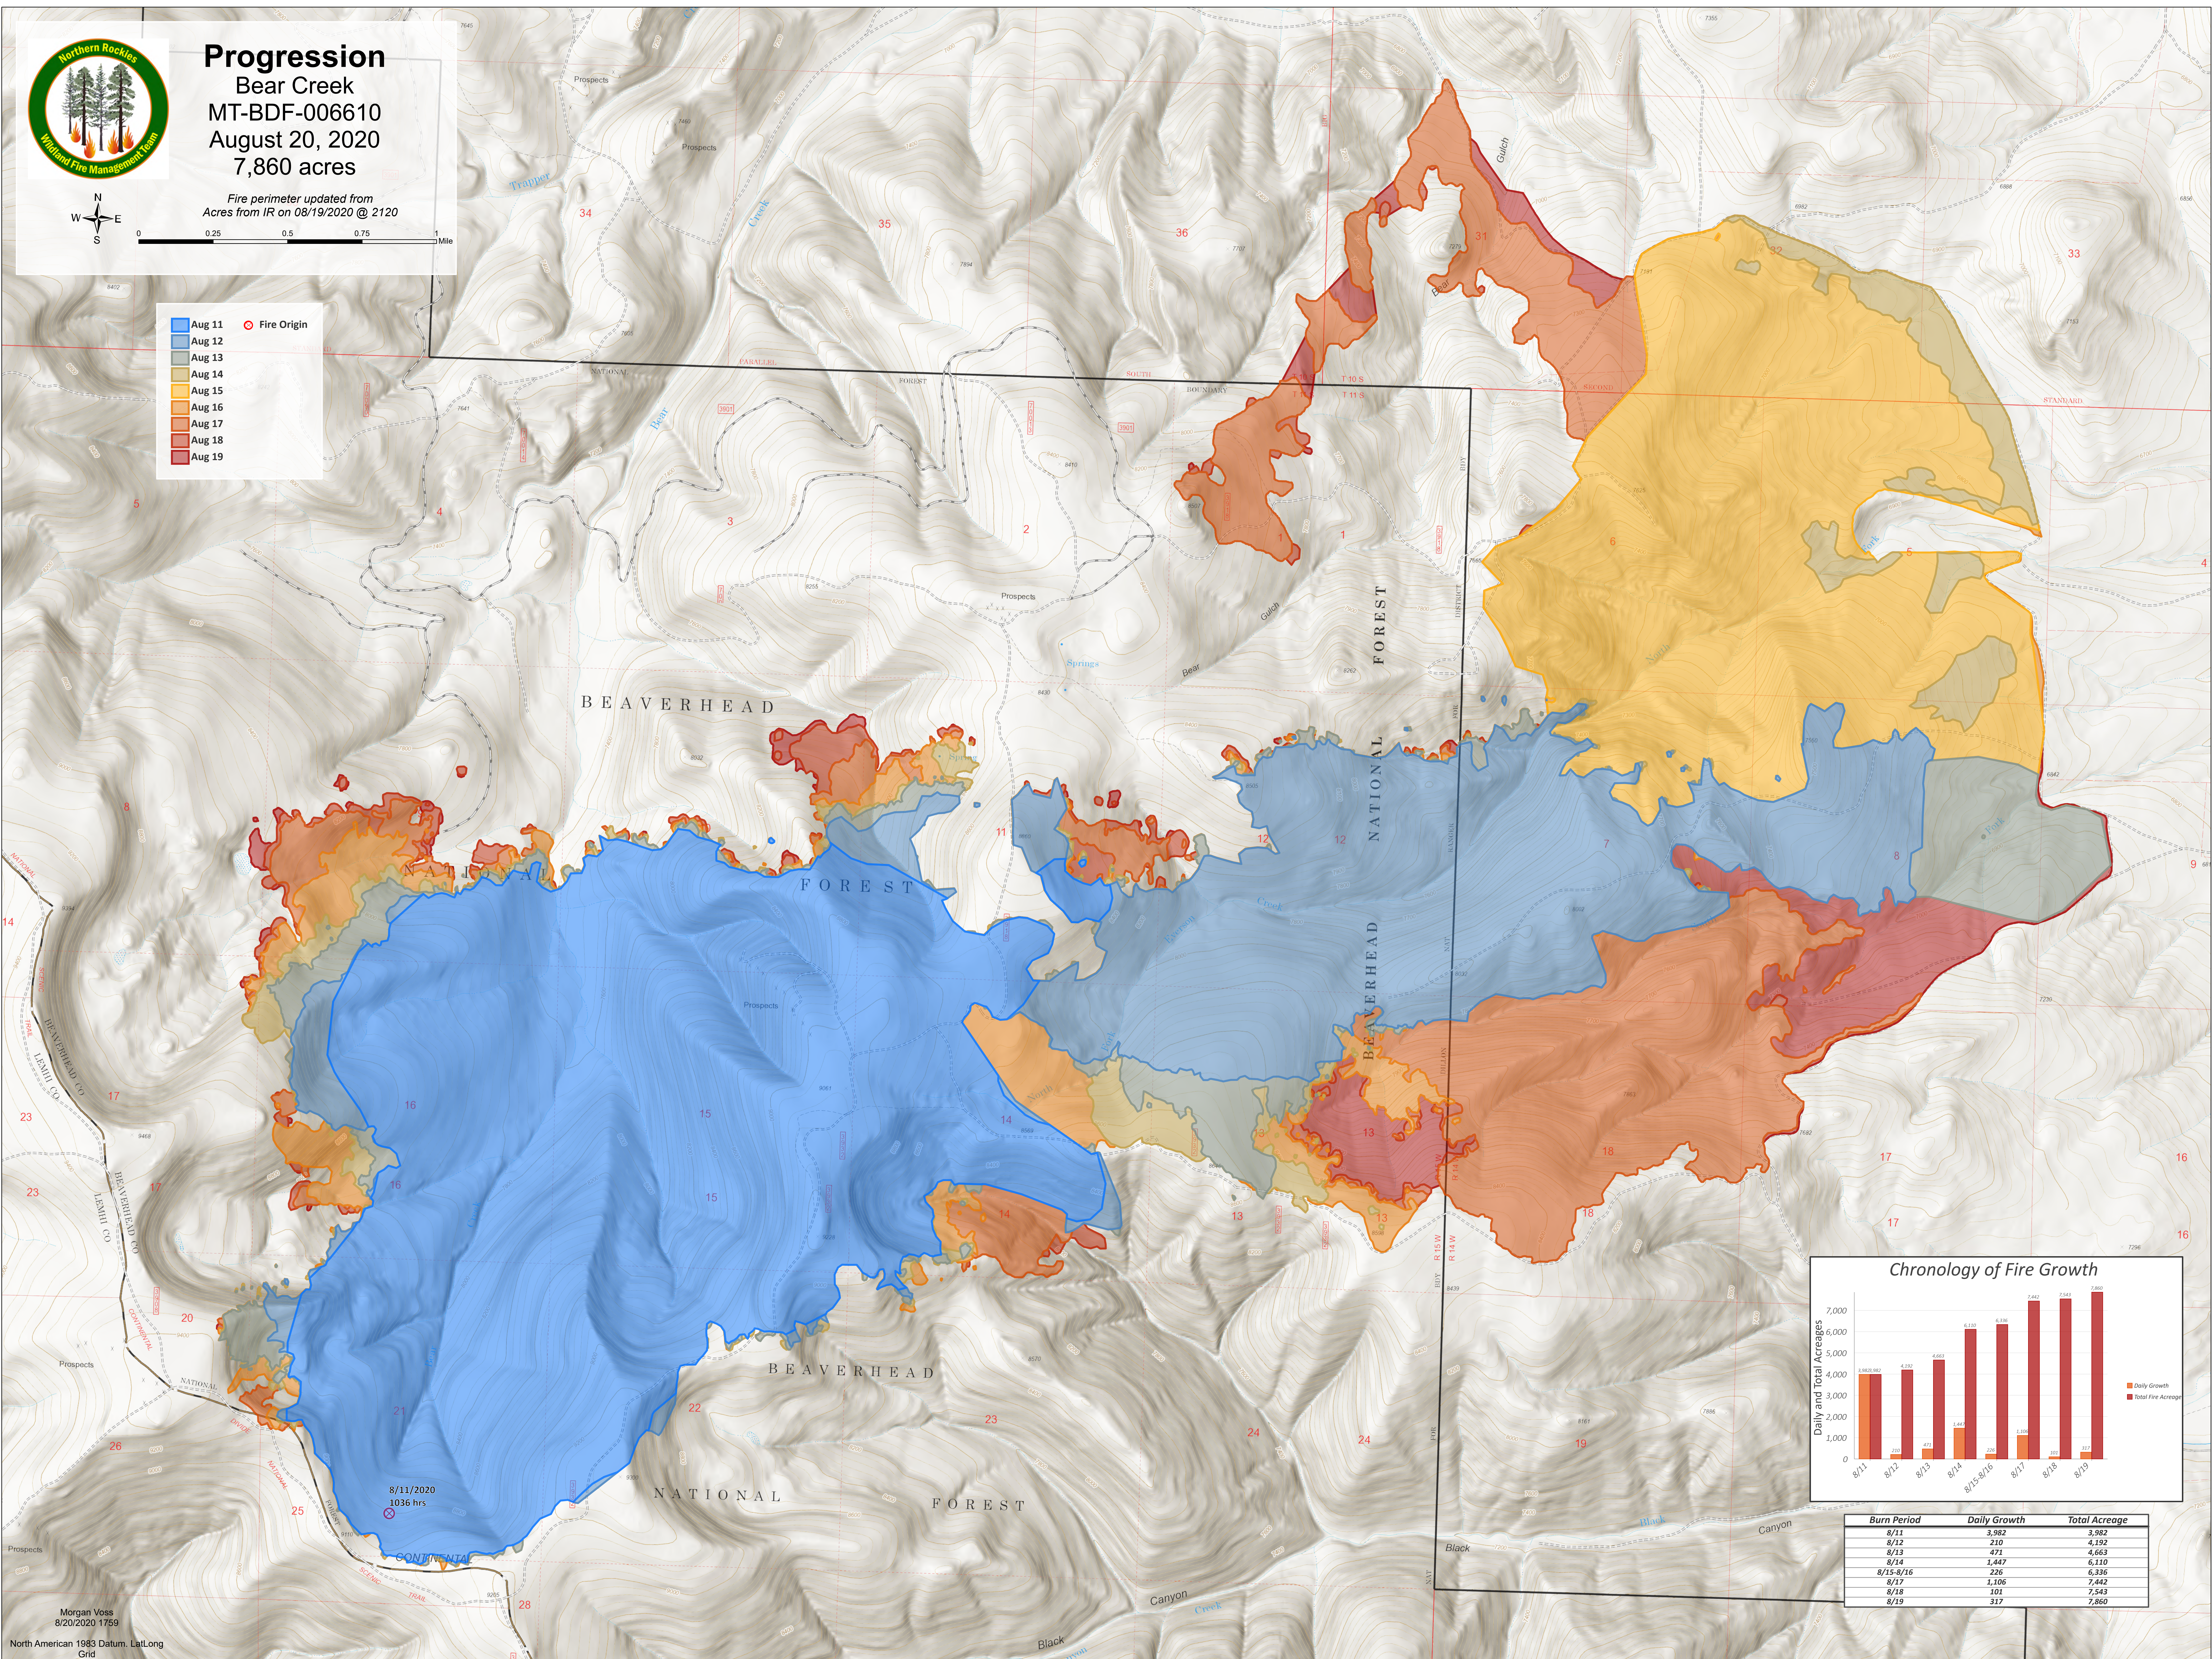

Progression

Bear Creek
 MT-BDF-006610
 August 20, 2020
 7,860 acres

Fire perimeter updated from IR on 08/19/2020 @ 2120

0 0.25 0.5 0.75 1 Mile

8/11/2020
 1036 hrs

Burn Period	Daily Growth	Total Acreage
8/11	3,982	3,982
8/12	210	4,192
8/13	471	4,663
8/14	1,447	6,110
8/15-8/16	226	6,336
8/17	1,106	7,442
8/18	101	7,543
8/19	317	7,860