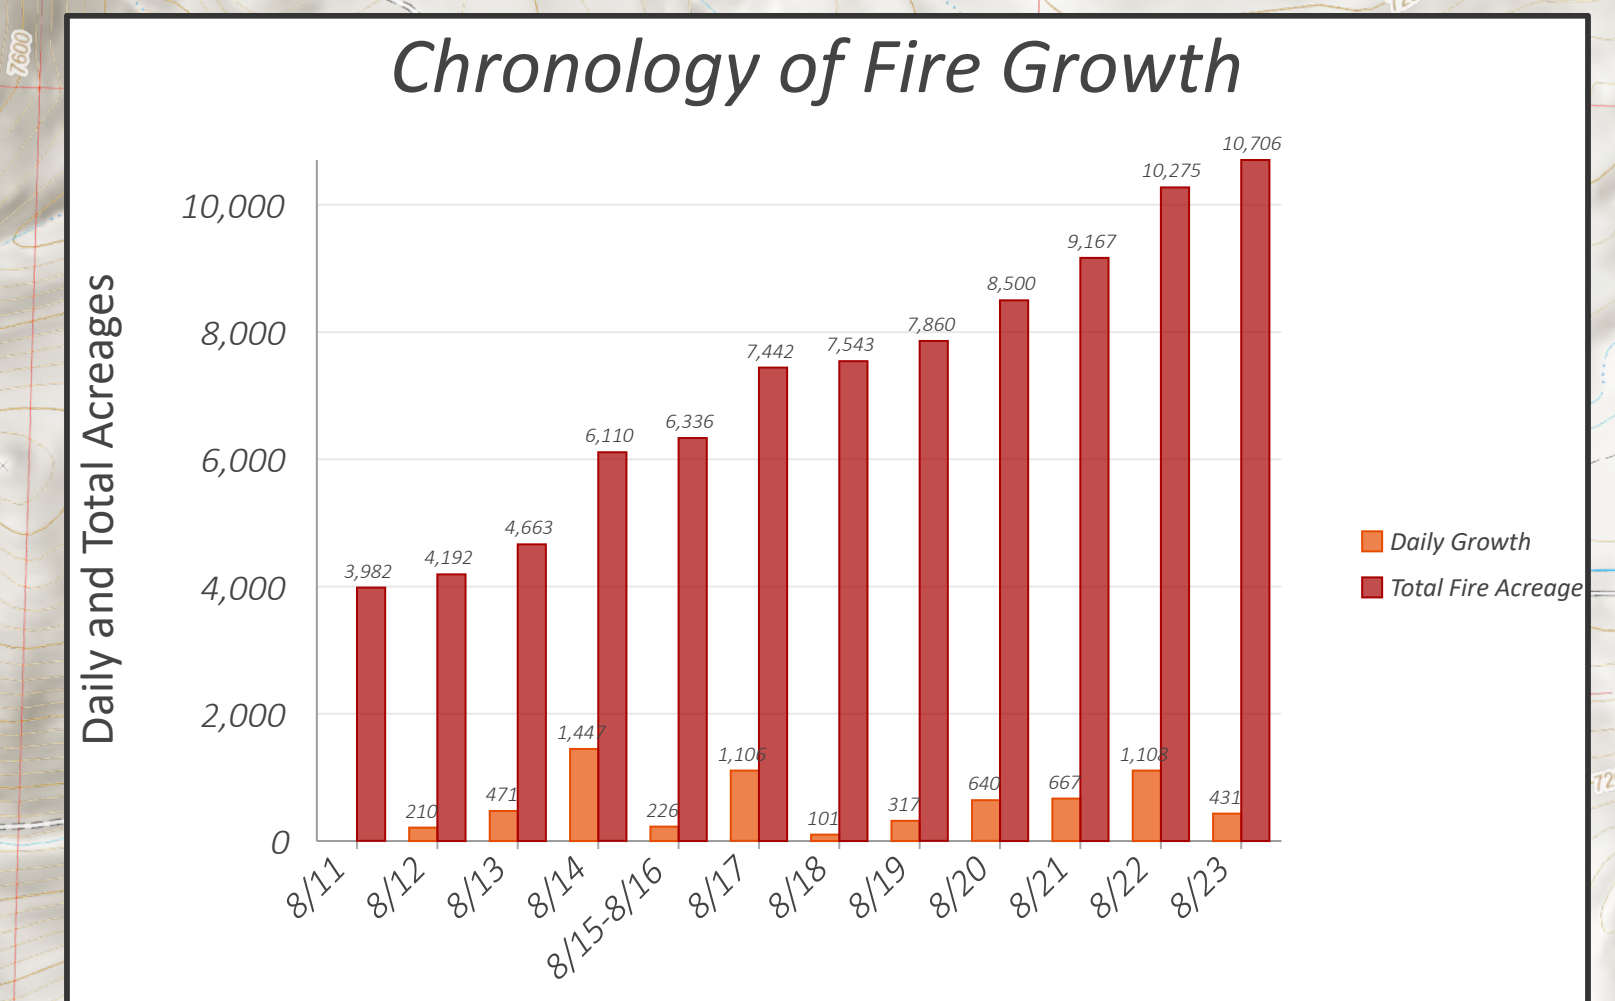

Progression

Bear Creek
 MT-BDF-006610
 August 24, 2020
 10,706 acres

Fire perimeter updated from
 Acres from IR on 08/24/2020 @ 0017 hrs

- Fire Origin
- Burn Period
- Aug 11
- Aug 12
- Aug 13
- Aug 14
- Aug 15
- Aug 16
- Aug 17
- Aug 18
- Aug 19
- Aug 20
- Aug 21
- Aug 22
- Aug 23

Burn Period	Daily Growth	Total Acreege
8/11	3,382	3,382
8/12	4,120	7,502
8/13	4,663	12,165
8/14	3,441	15,606
8/15-8/16	226	15,832
8/17	3,196	19,028
8/18	183	19,211
8/19	313	19,524
8/20	640	20,164
8/21	687	20,851
8/22	1,108	21,959
8/23	431	22,390