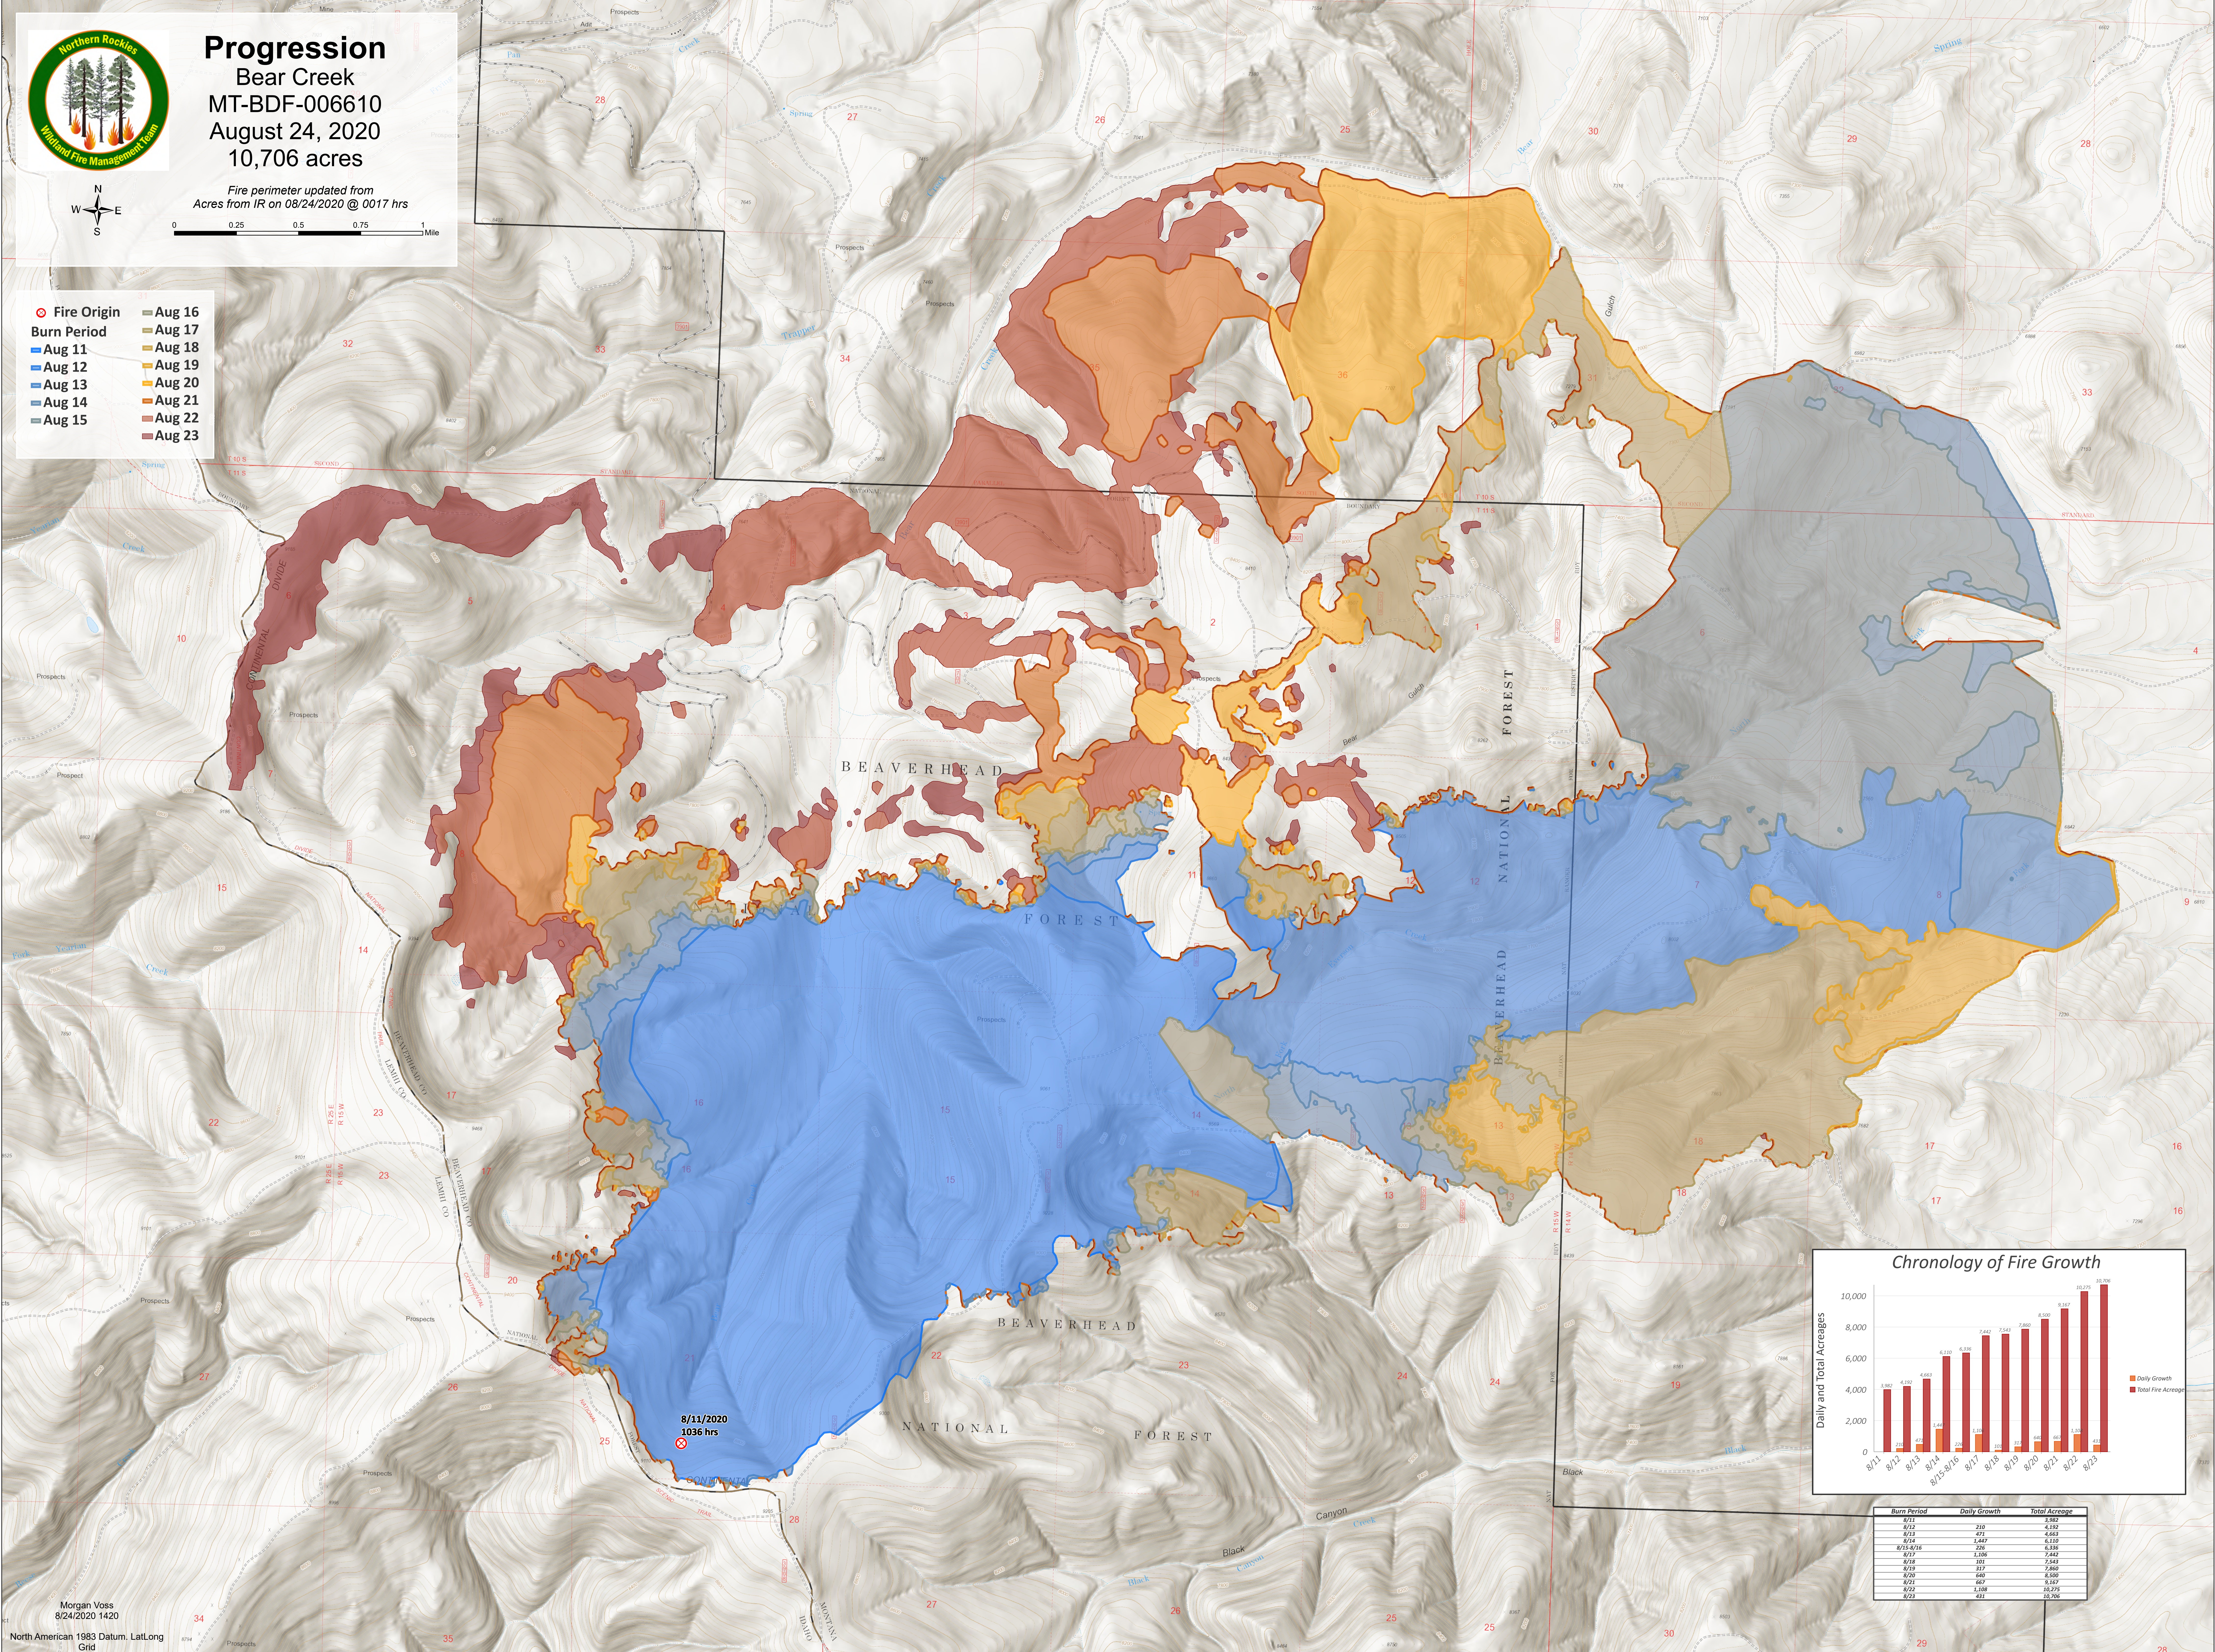

Progression

Bear Creek
 MT-BDF-006610
 August 24, 2020
 10,706 acres

Fire perimeter updated from
 Acres from IR on 08/24/2020 @ 0017 hrs

- Fire Origin
- Burn Period
- Aug 11
- Aug 12
- Aug 13
- Aug 14
- Aug 15
- Aug 16
- Aug 17
- Aug 18
- Aug 19
- Aug 20
- Aug 21
- Aug 22
- Aug 23

Burn Period	Daily Growth	Total Acreege
8/11	3,382	3,382
8/12	4,120	7,502
8/13	4,663	12,165
8/14	3,441	15,606
8/15-8/16	226	15,832
8/17	3,196	19,028
8/18	183	19,211
8/19	313	19,524
8/20	640	20,164
8/21	687	20,851
8/22	1,108	21,959
8/23	431	22,390