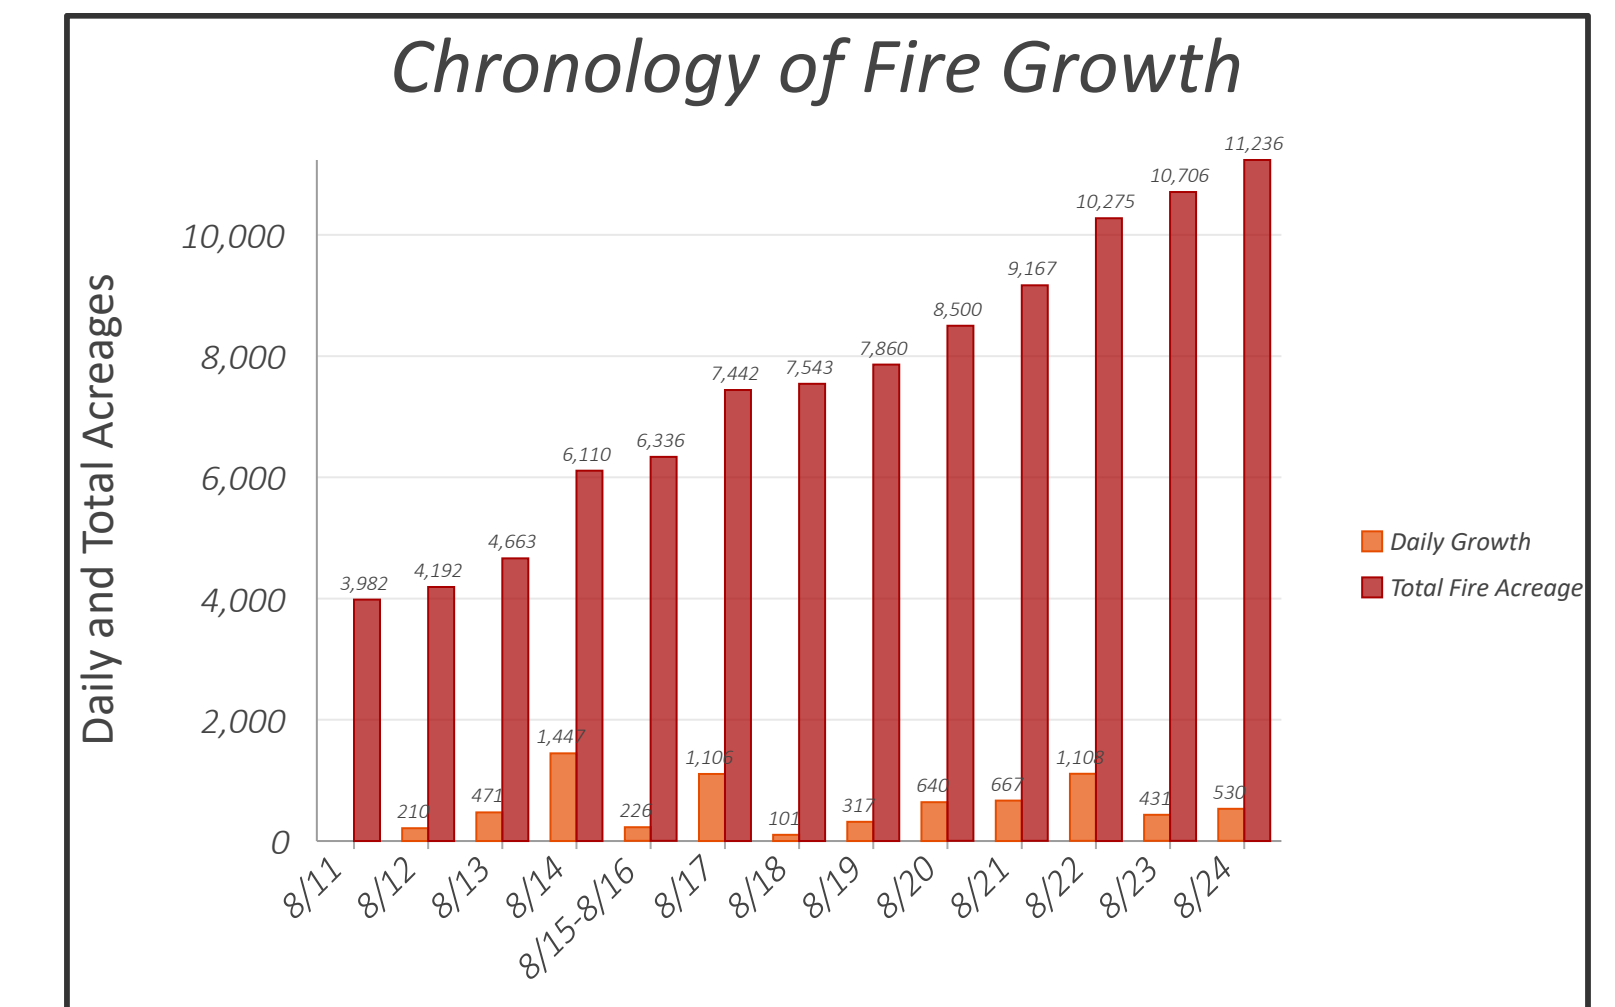

Progression

Bear Creek
 MT-BDF-006610
 August 25, 2020
 11,236 acres

Fire perimeter updated from
 Acres from IR on 08/24/2020 @ 0017 hrs

- Fire Origin
- Burn Period
- Aug 11
- Aug 12
- Aug 13
- Aug 14
- Aug 15
- Aug 16
- Aug 17
- Aug 18
- Aug 19
- Aug 20
- Aug 21
- Aug 22
- Aug 23
- Aug 24

Burn Period	Daily Growth	Total Acreeage
8/11	1,987	1,987
8/12	210	2,197
8/13	417	2,614
8/14	1,441	4,055
8/15-8/16	2,108	6,163
8/17	7,442	13,605
8/18	7,542	21,147
8/19	7,000	28,147
8/20	640	28,787
8/21	667	29,454
8/22	1,108	30,562
8/23	431	31,000
8/24	180	31,180