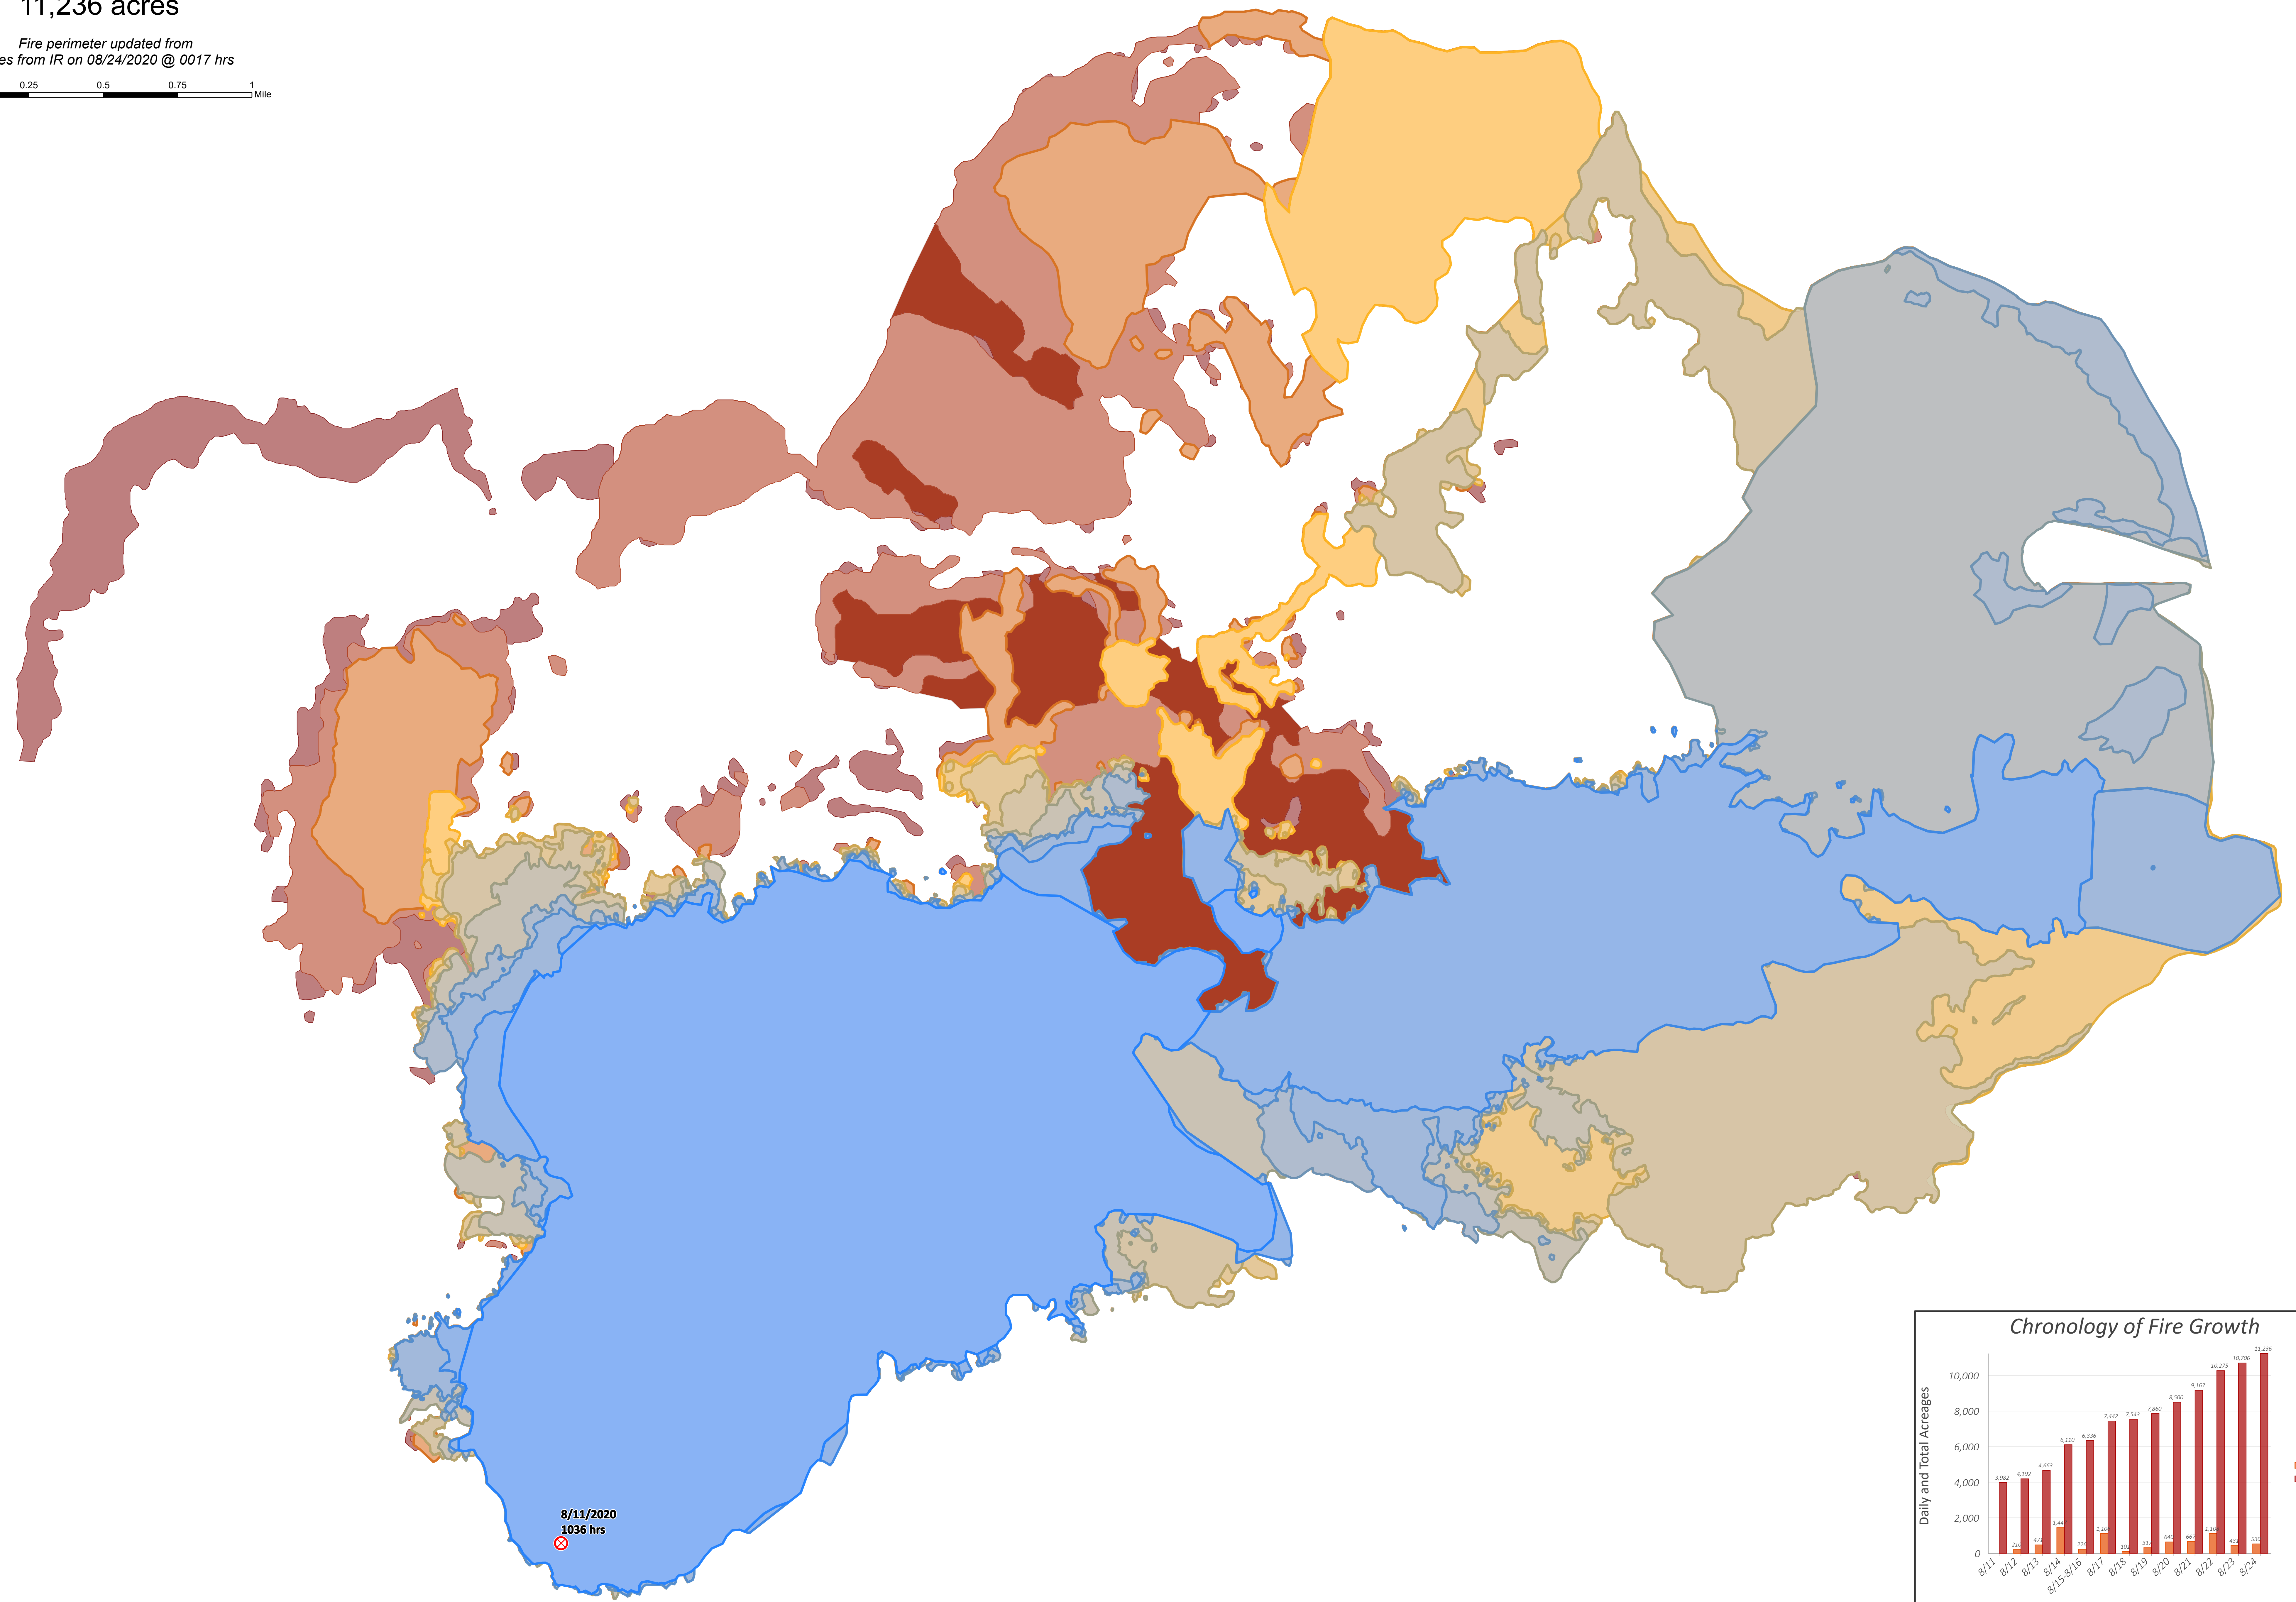

Progression

Bear Creek
 MT-BDF-006610
 August 25, 2020
 11,236 acres

Fire perimeter updated from
 Acres from IR on 08/24/2020 @ 0017 hrs

- Fire Origin
- Burn Period
- Aug 11
- Aug 12
- Aug 13
- Aug 14
- Aug 15
- Aug 16
- Aug 17
- Aug 18
- Aug 19
- Aug 20
- Aug 21
- Aug 22
- Aug 23
- Aug 24

Burn Period	Daily Growth	Total Acreeage
8/11	1,987	1,987
8/12	210	2,197
8/13	417	2,614
8/14	1,441	4,055
8/15-8/16	2,108	6,163
8/17	7,442	13,605
8/18	7,542	21,147
8/19	7,000	28,147
8/20	640	28,787
8/21	667	29,454
8/22	1,108	30,562
8/23	431	31,000
8/24	180	31,180