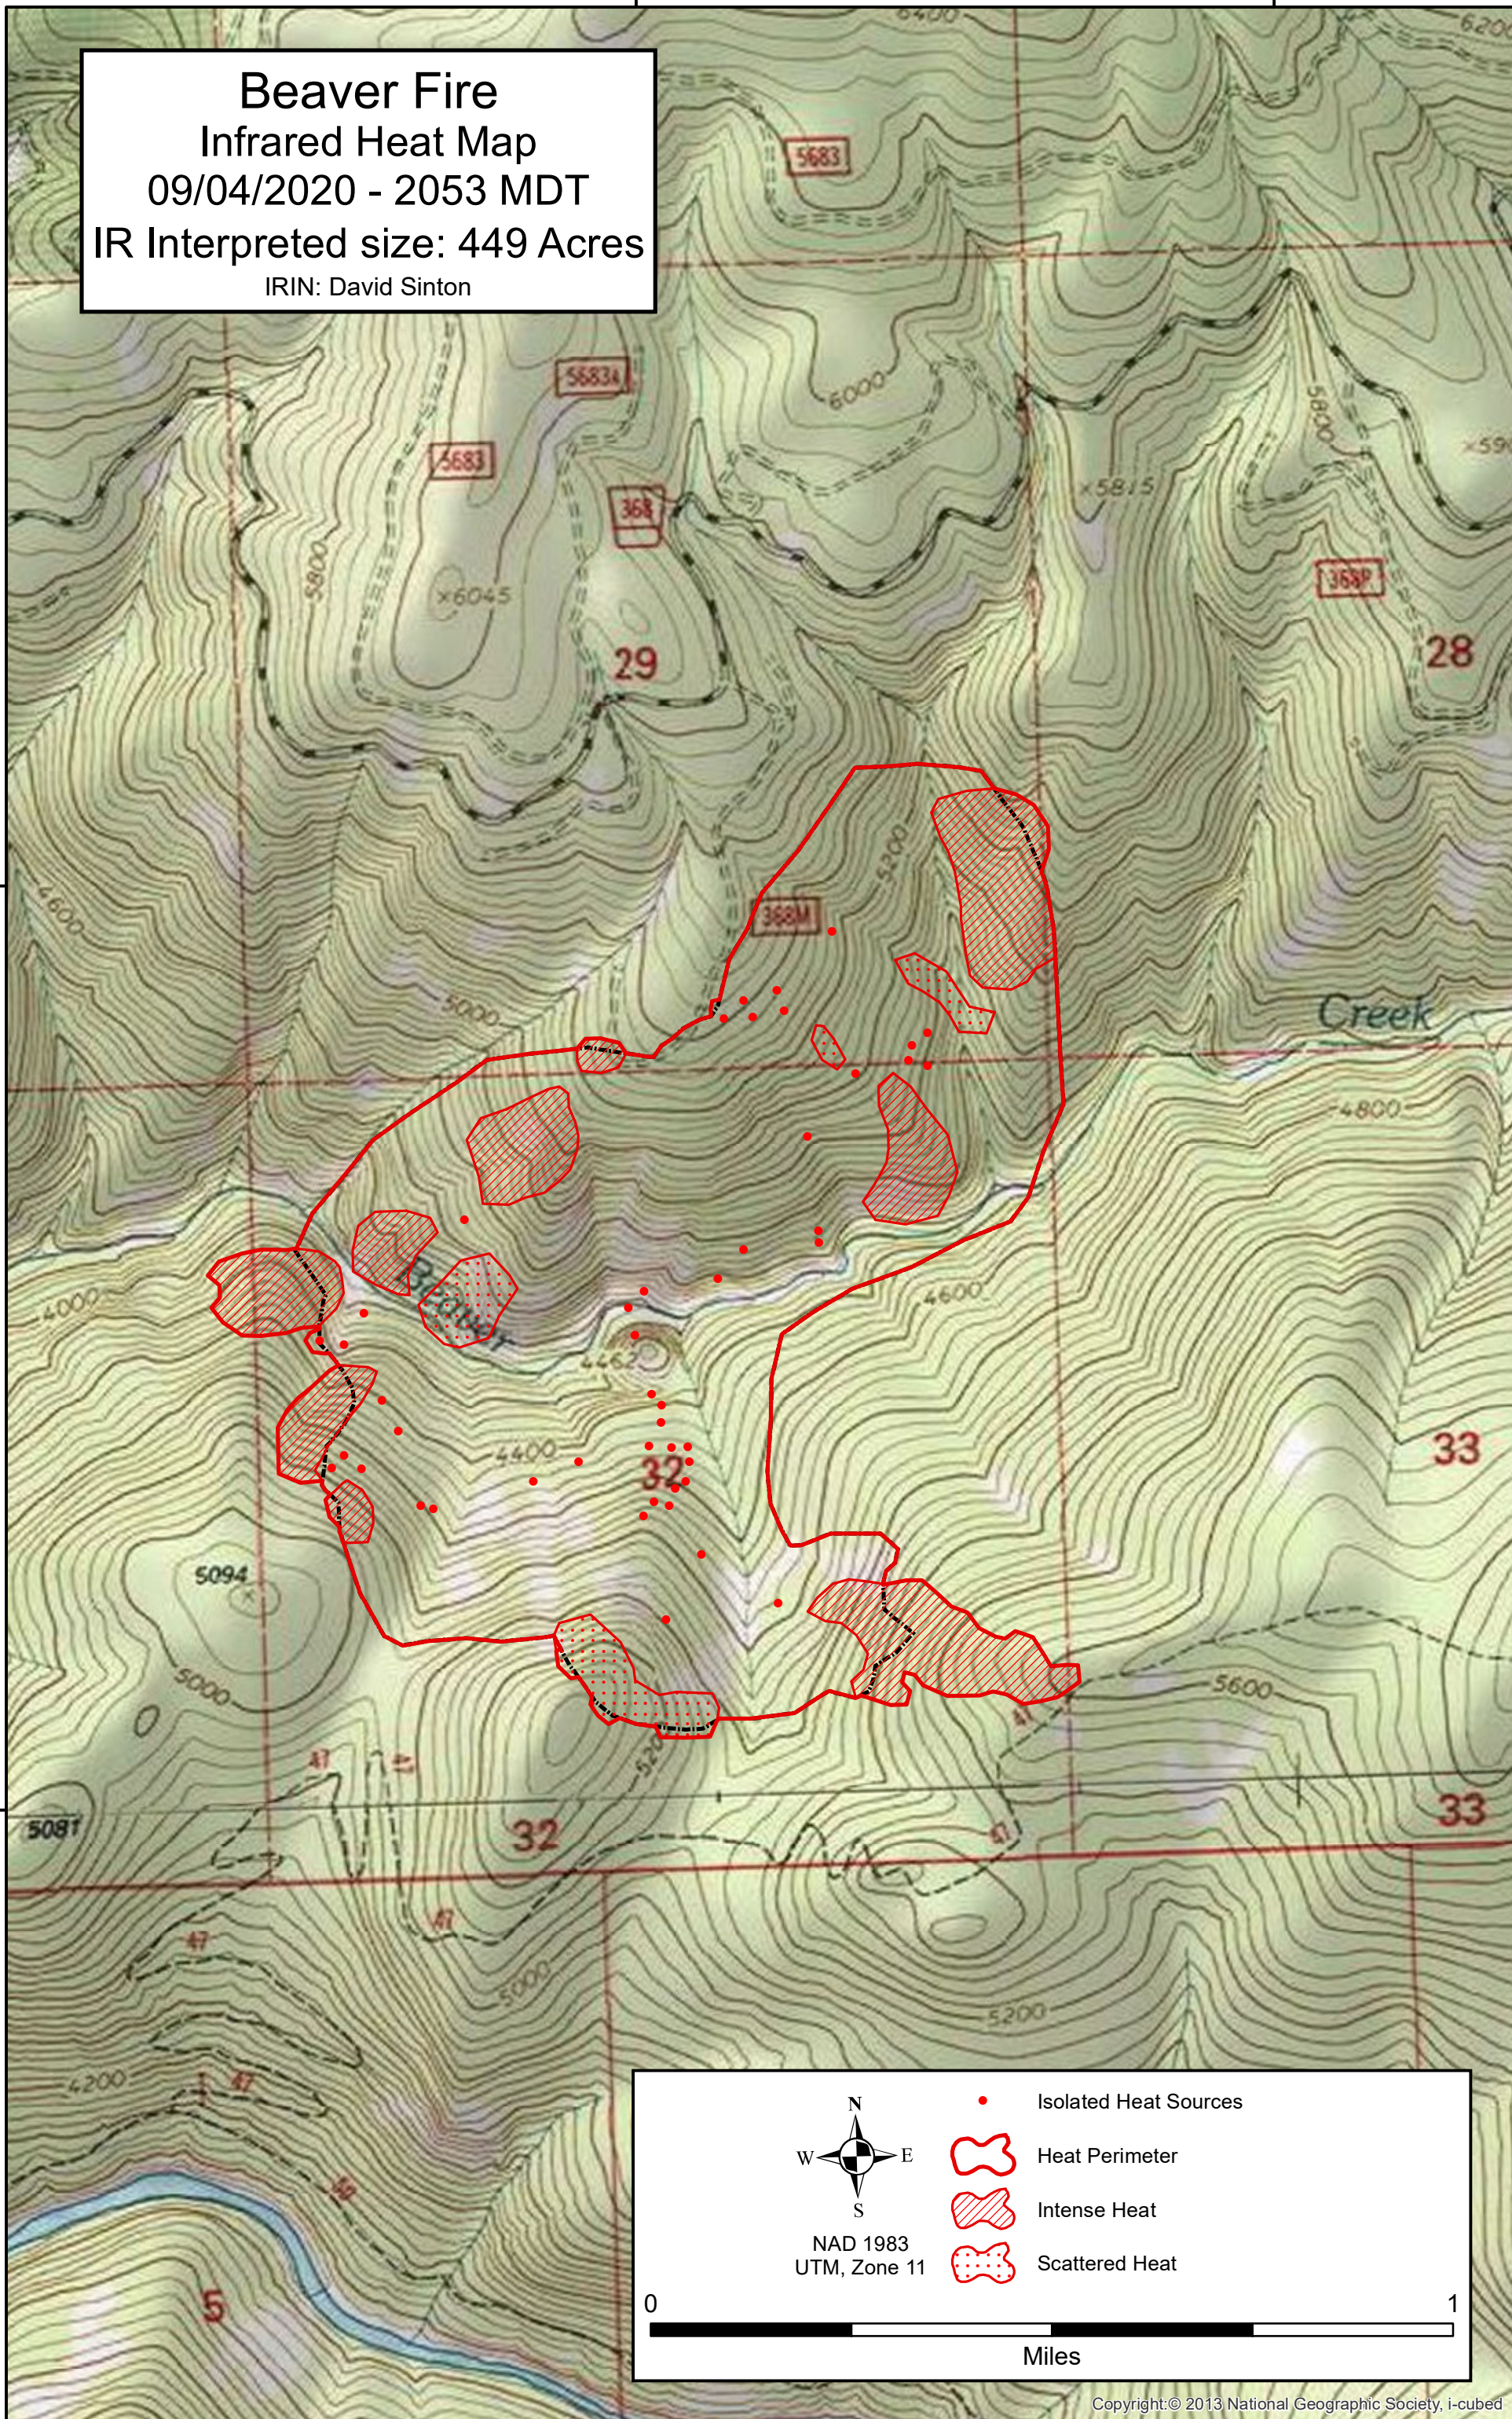

114°36'0"W

114°35'0"W

Beaver Fire
Infrared Heat Map
09/04/2020 - 2053 MDT
IR Interpreted size: 449 Acres
 IRIN: David Sinton

46°31'0"N

46°31'0"N

46°30'0"N

46°30'0"N

 Isolated Heat Sources
 Heat Perimeter
 Intense Heat
 Scattered Heat
 NAD 1983
 UTM, Zone 11
 0 1
 Miles

114°37'0"W

114°36'0"W

114°35'0"W