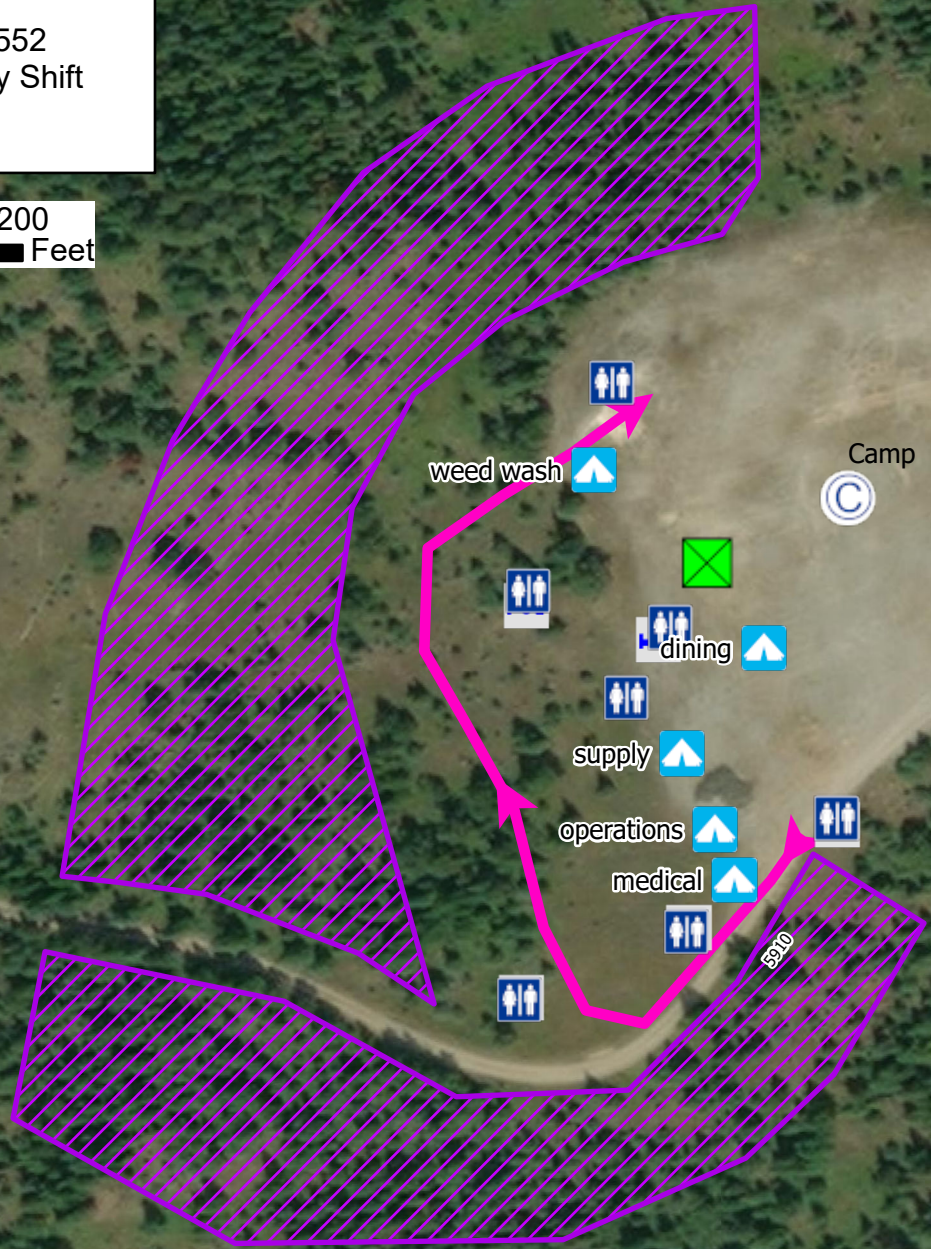

114°41.5'W

Camp Map

Beaver
ID-NCF-000552
09/06/2020 Day Shift

Andrew Mock
9/5/2020 2003
North American 1983 Datum.
LatLong Grid

114°41.5'W

Roads

- Passenger Car
- Dumpster
- Hand Wash Station
- Porta Potty
- Yurt
- Weed Wash Line
- Camping