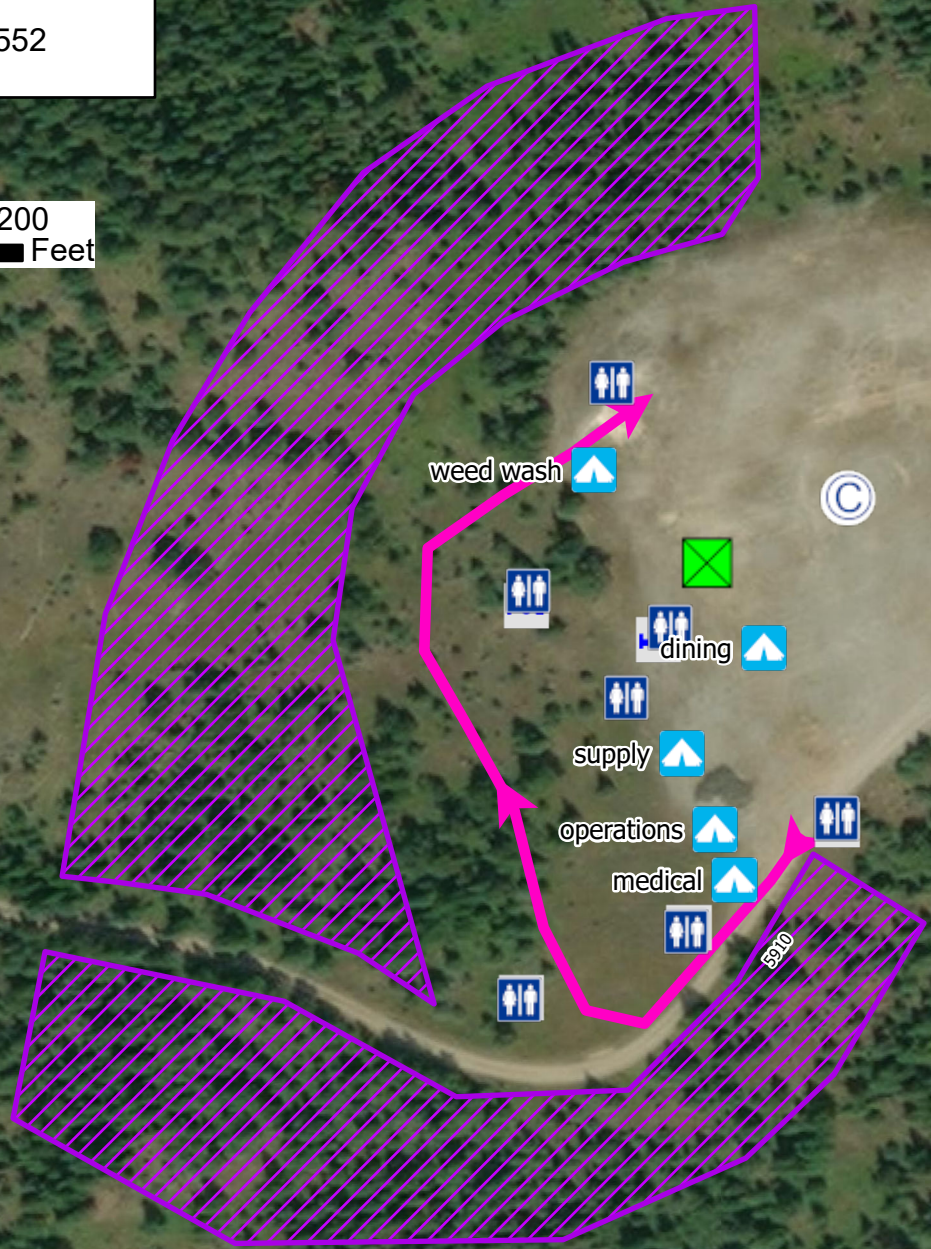

114°41.5'W

# Camp Map

Beaver  
ID-NCF-000552

Andrew Mock  
9/6/2020 1916  
North American 1983 Datum.  
LatLong Grid

### Roads

- Passenger Car
- Dumpster
- Hand Wash Station
- Porta Potty
- Yurt
- Weed Wash Line
- Camping

114°41.5'W