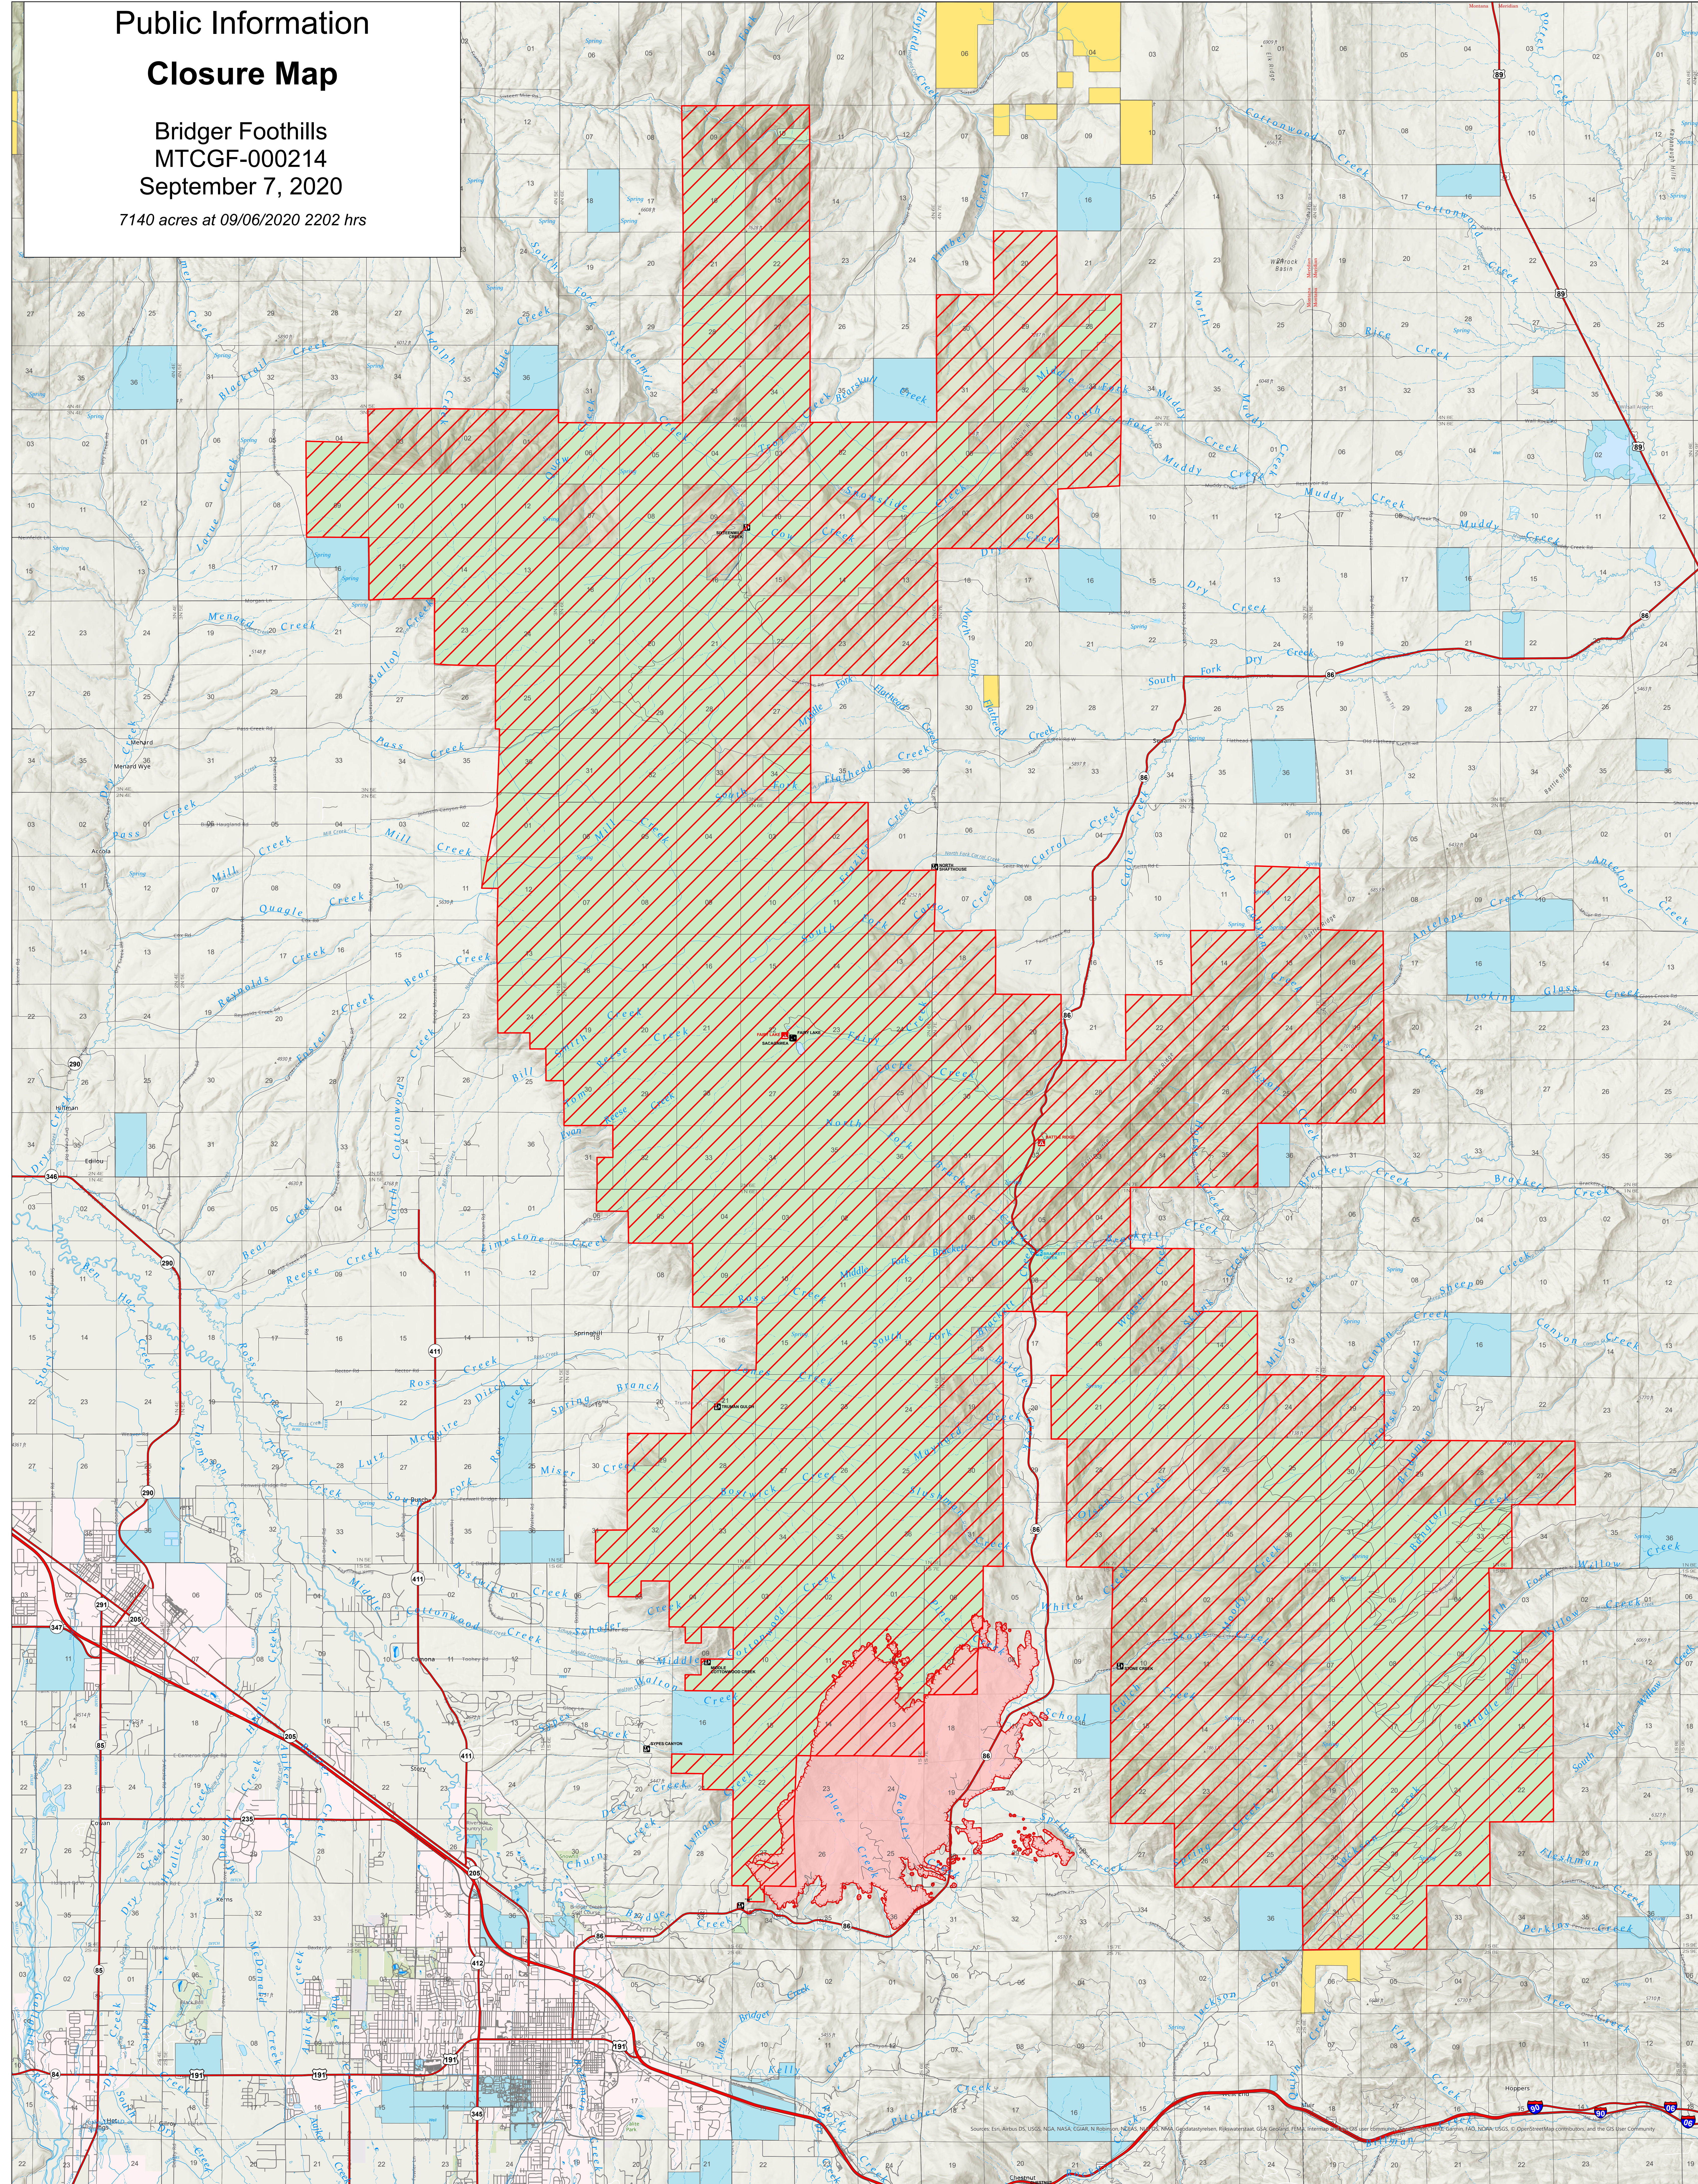

Public Information Closure Map

Bridger Foothills
MTCGF-000214
September 7, 2020

7140 acres at 09/06/2020 2202 hrs

Remote Situation Unit
9/7/2020 0624
Acres from IR
NAD 1983 UTM Zone 12N

- USFS Closure Area
- BLM HIFLD Roads
- State - Highway
- Wildfire Daily Fire Perimeter
- USFS - Paved Roads
- Other Roads