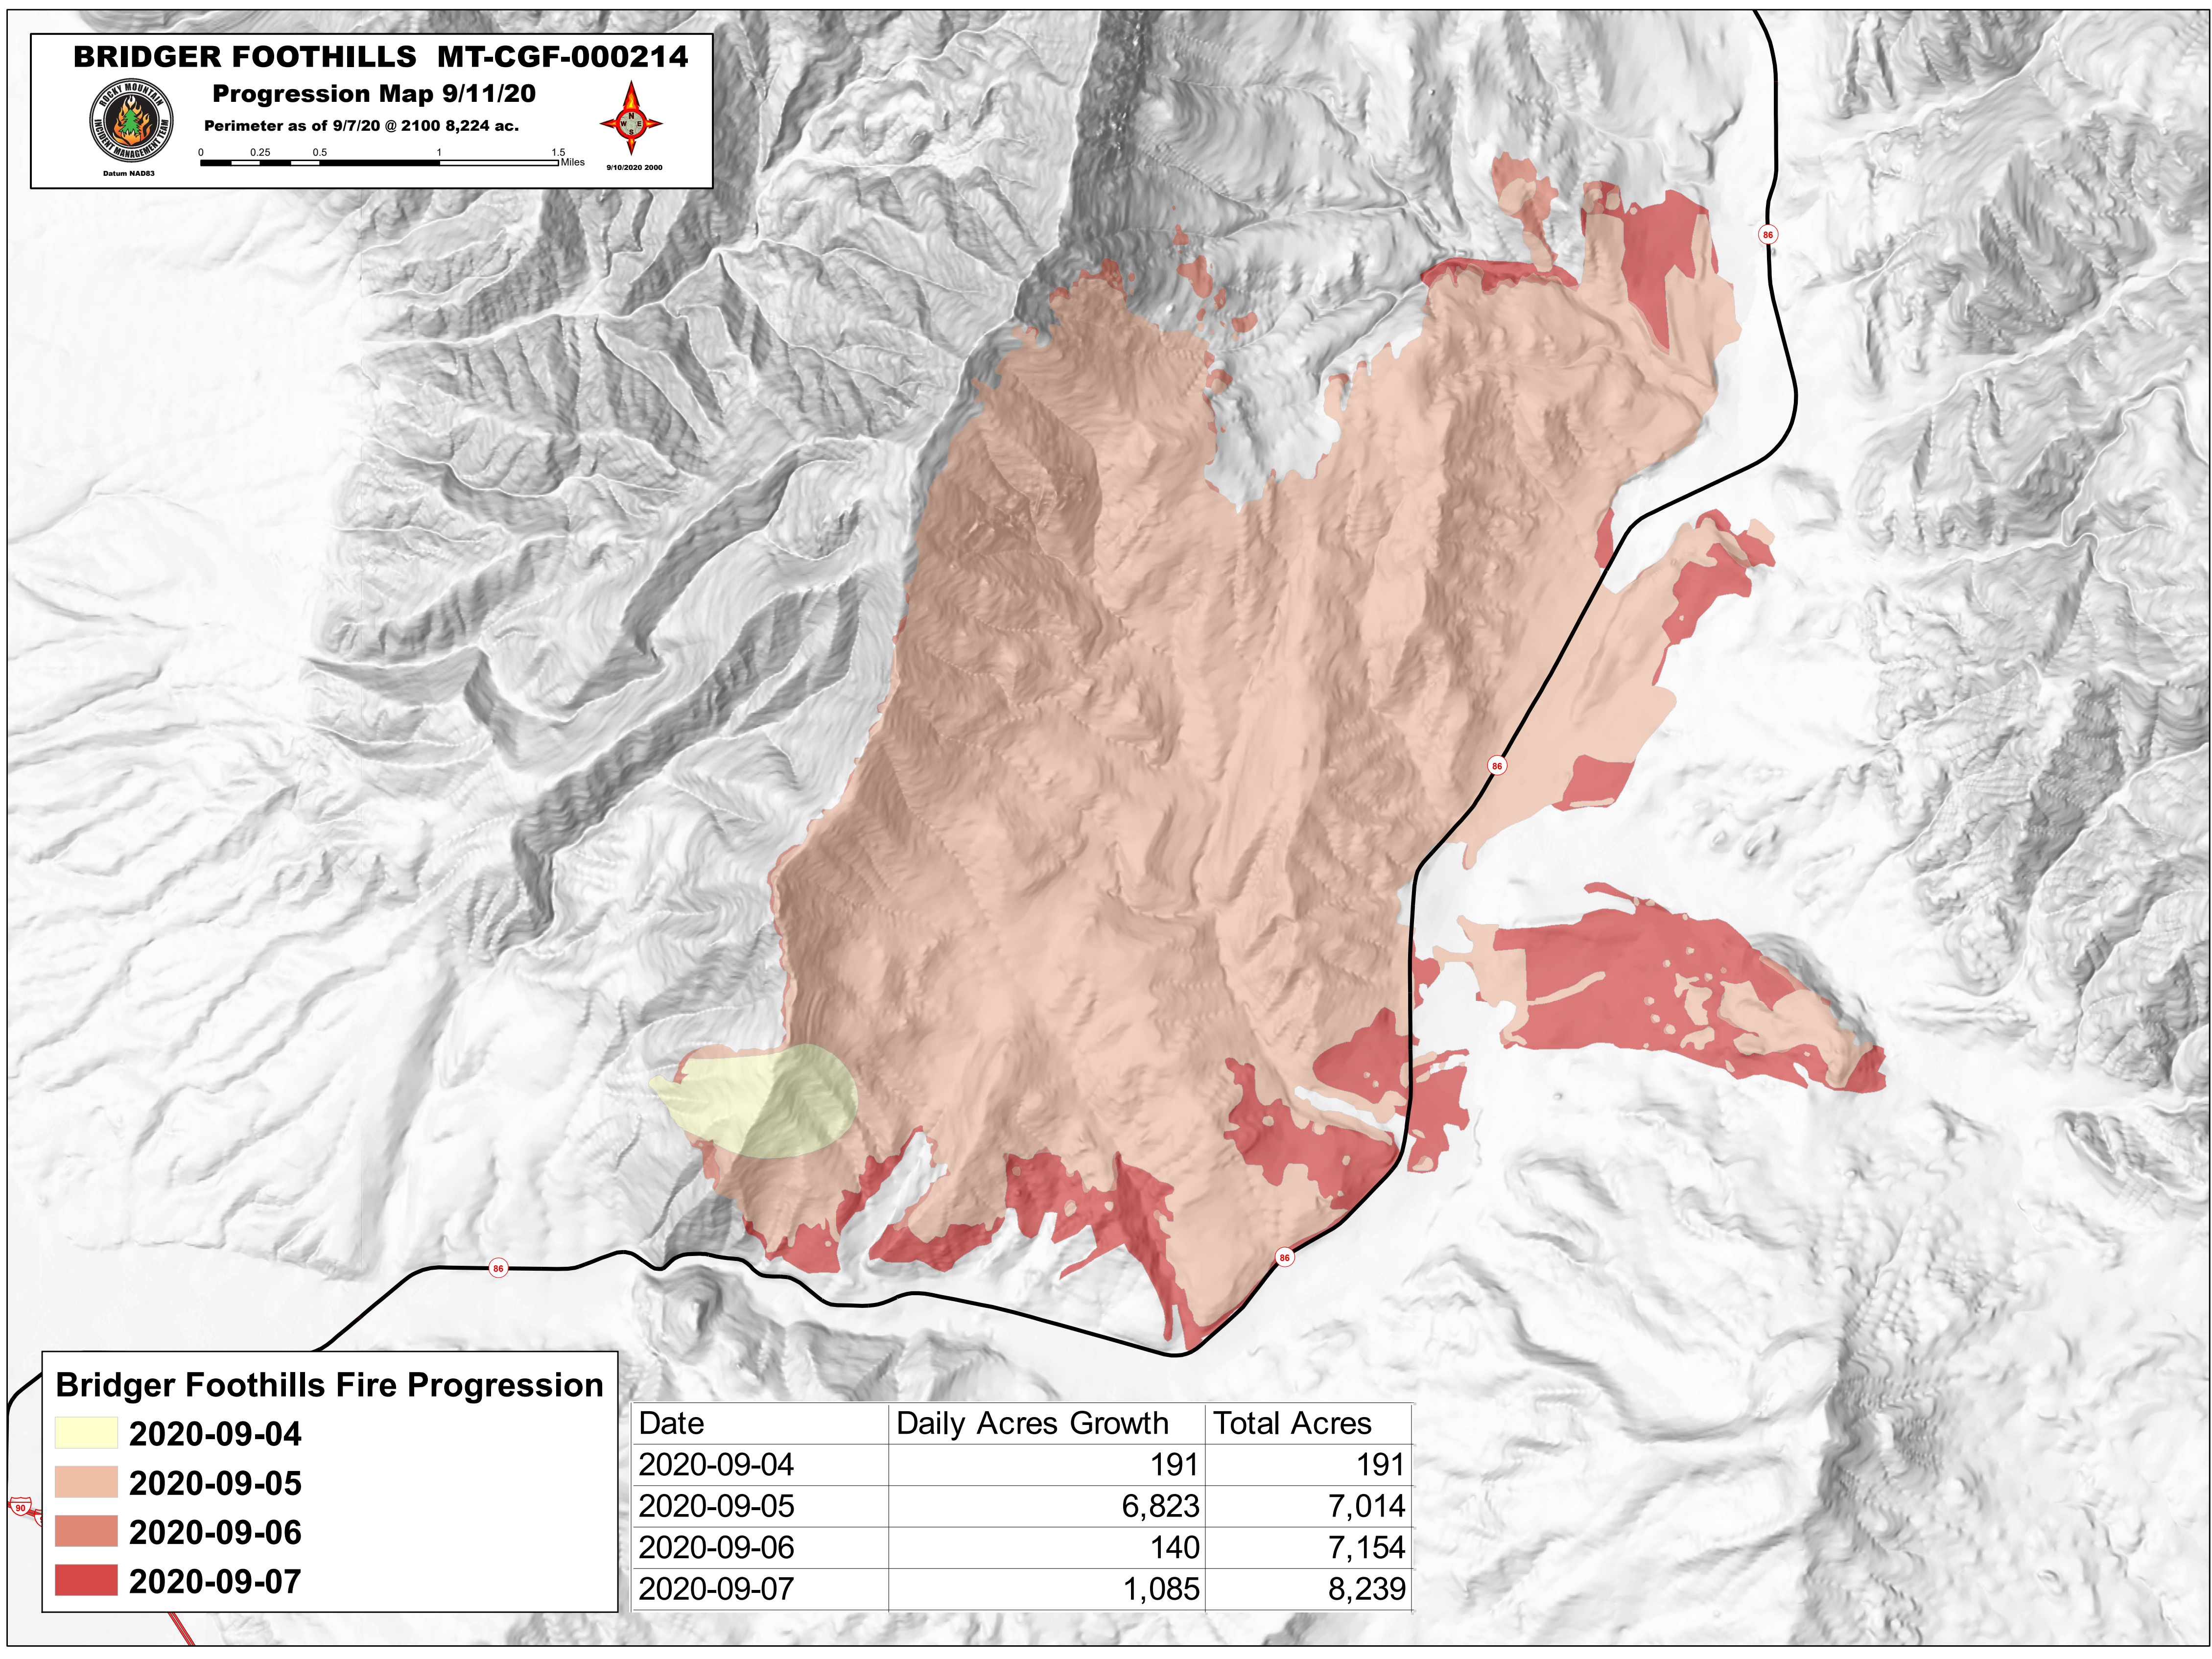

BRIDGER FOOTHILLS MT-CGF-000214

Progression Map 9/11/20

Perimeter as of 9/7/20 @ 2100 8,224 ac.

0 0.25 0.5 1 1.5 Miles

9/10/2020 2000

Bridger Foothills Fire Progression

-  2020-09-04
-  2020-09-05
-  2020-09-06
-  2020-09-07

Date	Daily Acres Growth	Total Acres
2020-09-04	191	191
2020-09-05	6,823	7,014
2020-09-06	140	7,154
2020-09-07	1,085	8,239