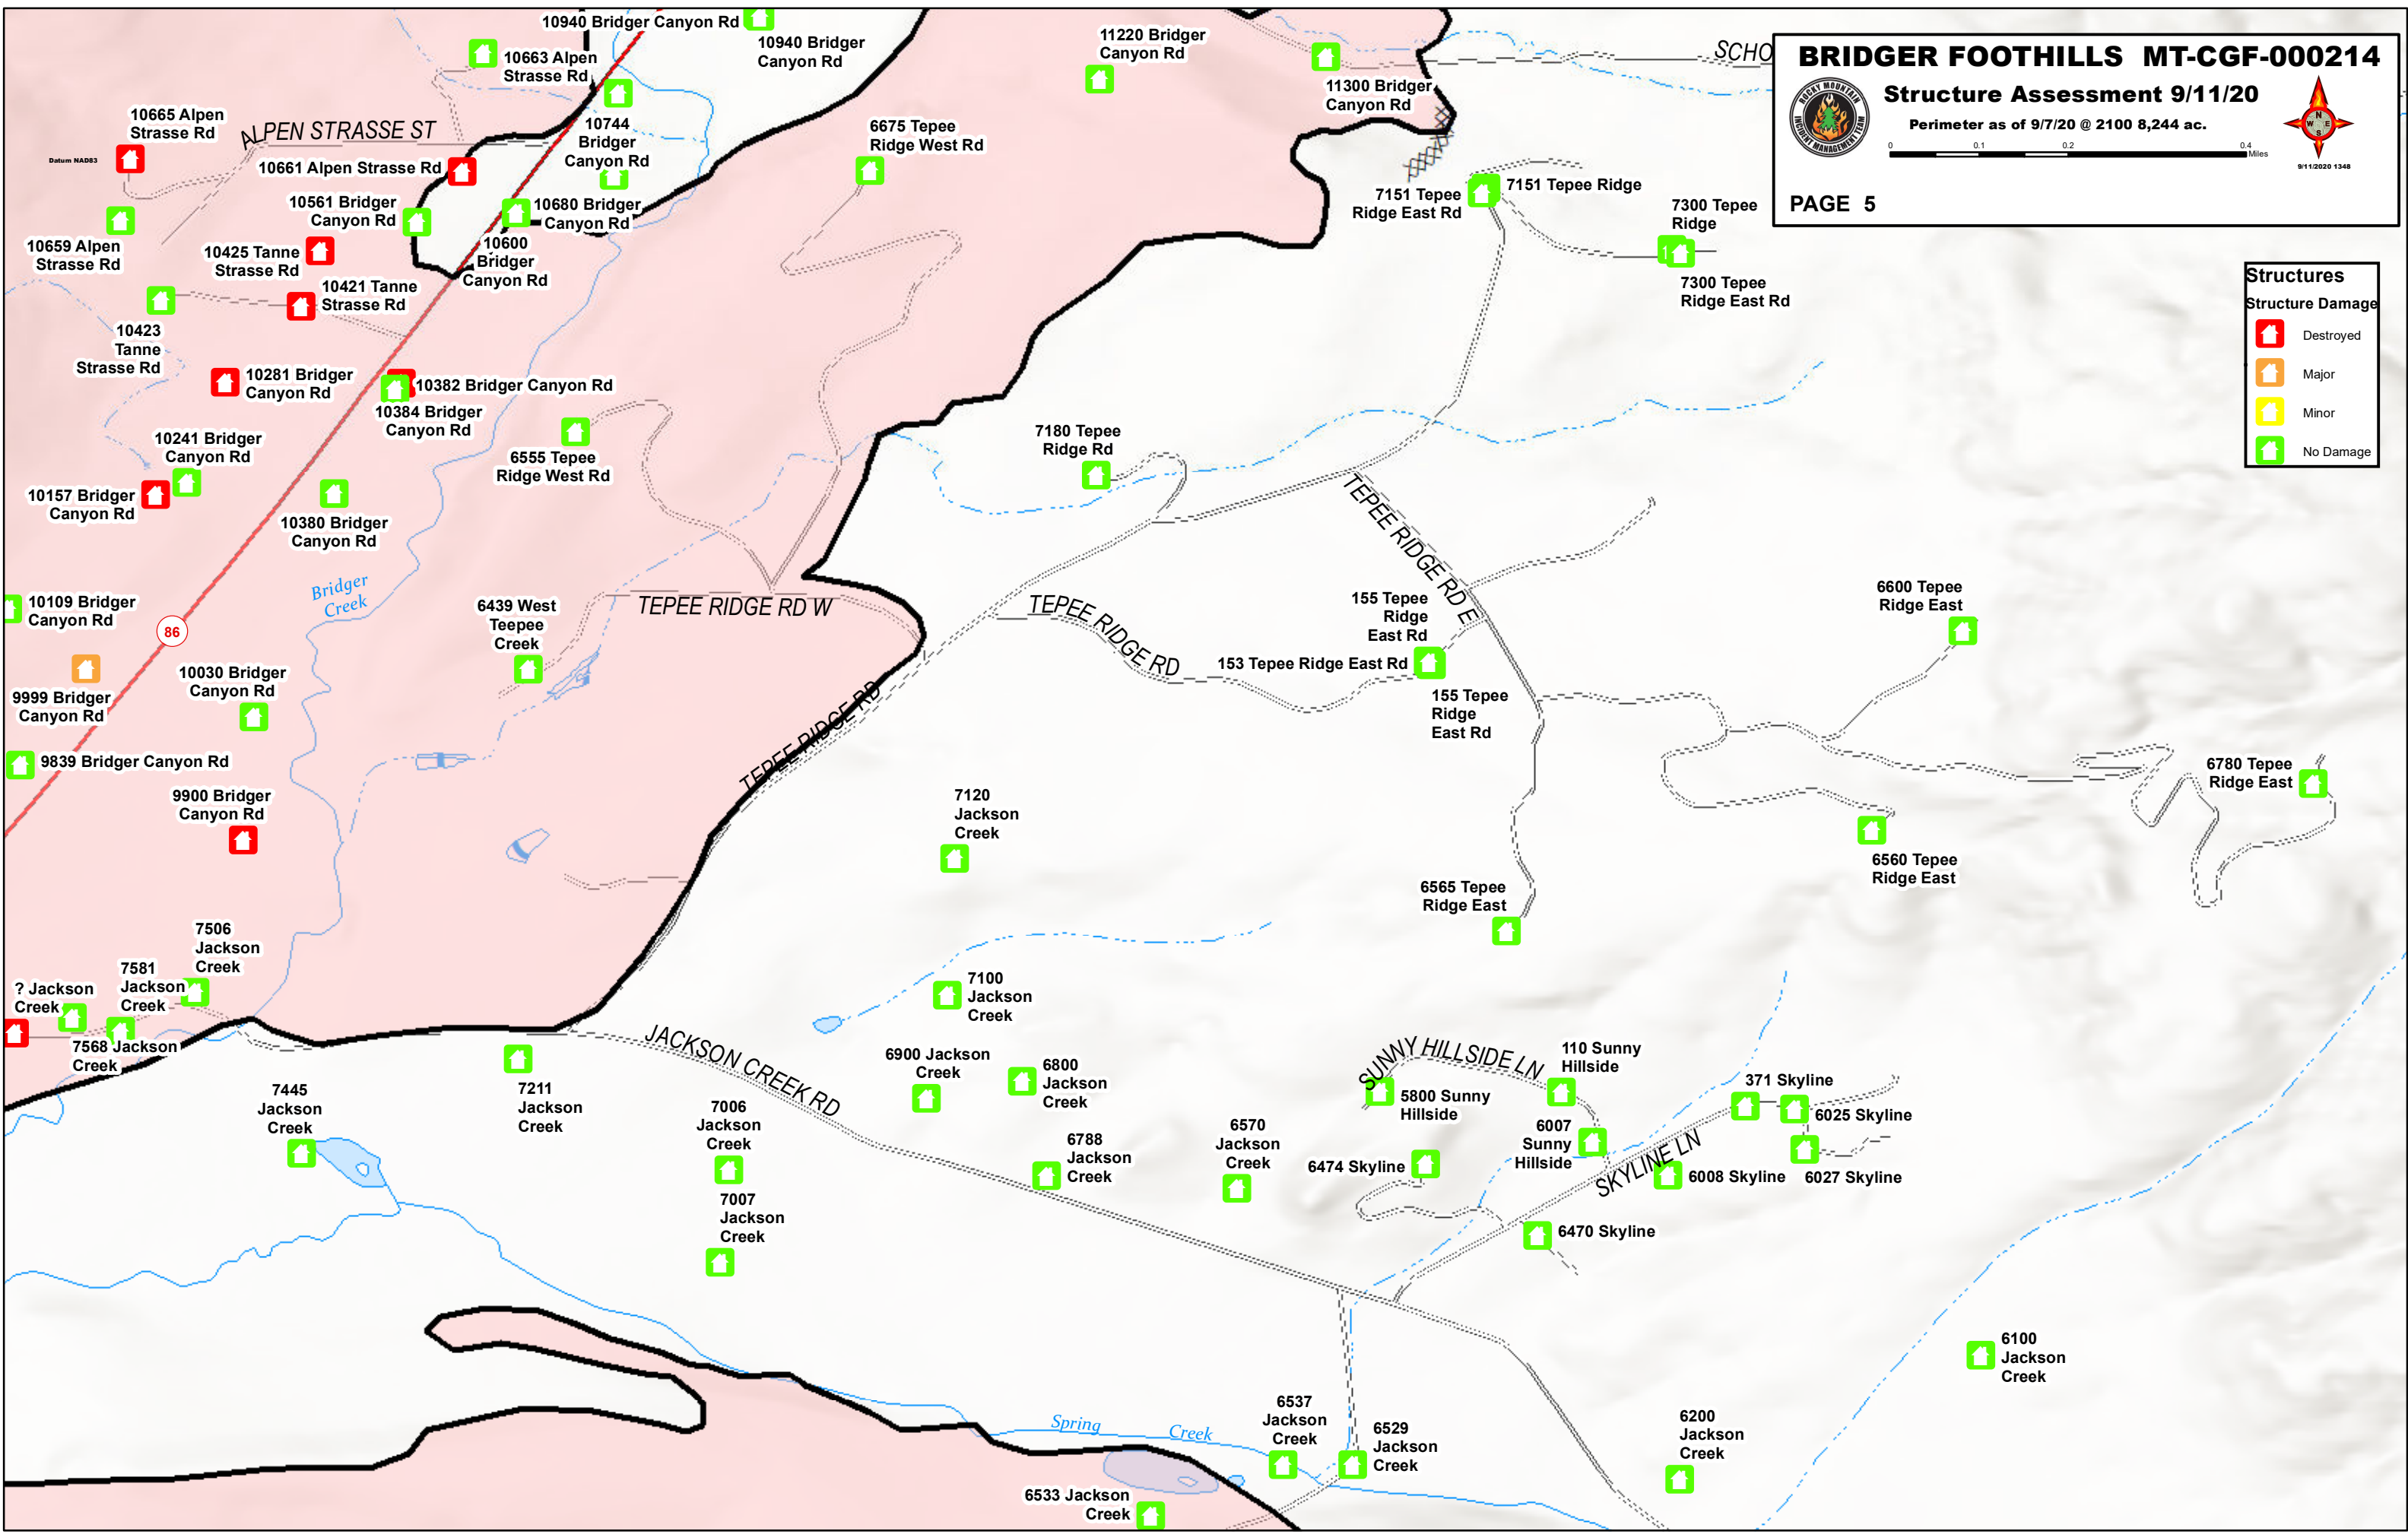

Structures

Structure Damage

-  Destroyed
-  Major
-  Minor
-  No Damage

10940 Bridger Canyon Rd
 10663 Alpen Strasse Rd
 10665 Alpen Strasse Rd
 10659 Alpen Strasse Rd
 10425 Tanne Strasse Rd
 10423 Tanne Strasse Rd
 10421 Tanne Strasse Rd
 10561 Bridger Canyon Rd
 10680 Bridger Canyon Rd
 10600 Bridger Canyon Rd
 10281 Bridger Canyon Rd
 10382 Bridger Canyon Rd
 10384 Bridger Canyon Rd
 10241 Bridger Canyon Rd
 10157 Bridger Canyon Rd
 10109 Bridger Canyon Rd
 9999 Bridger Canyon Rd
 10030 Bridger Canyon Rd
 9839 Bridger Canyon Rd
 9900 Bridger Canyon Rd
 7506 Jackson Creek
 7581 Jackson Creek
 ? Jackson Creek
 7568 Jackson Creek
 7445 Jackson Creek
 7211 Jackson Creek
 7006 Jackson Creek
 7007 Jackson Creek

10940 Bridger Canyon Rd
 11220 Bridger Canyon Rd
 6675 Tepee Ridge West Rd
 10744 Bridger Canyon Rd
 6675 Tepee Ridge West Rd
 10744 Bridger Canyon Rd
 6675 Tepee Ridge West Rd
 7180 Tepee Ridge Rd
 6555 Tepee Ridge West Rd
 6439 West Teepee Creek
 7120 Jackson Creek
 7100 Jackson Creek
 6900 Jackson Creek
 6800 Jackson Creek
 6788 Jackson Creek
 6570 Jackson Creek
 6537 Jackson Creek
 6529 Jackson Creek
 6533 Jackson Creek

11300 Bridger Canyon Rd
 7151 Tepee Ridge East Rd
 7151 Tepee Ridge
 7300 Tepee Ridge
 7300 Tepee Ridge East Rd
 155 Tepee Ridge East Rd
 153 Tepee Ridge East Rd
 155 Tepee Ridge East Rd
 6600 Tepee Ridge East
 6780 Tepee Ridge East
 6560 Tepee Ridge East
 6565 Tepee Ridge East
 110 Sunny Hillside
 5800 Sunny Hillside
 6007 Sunny Hillside
 6474 Skyline
 6470 Skyline
 371 Skyline
 6025 Skyline
 6027 Skyline
 6008 Skyline
 6100 Jackson Creek
 6200 Jackson Creek