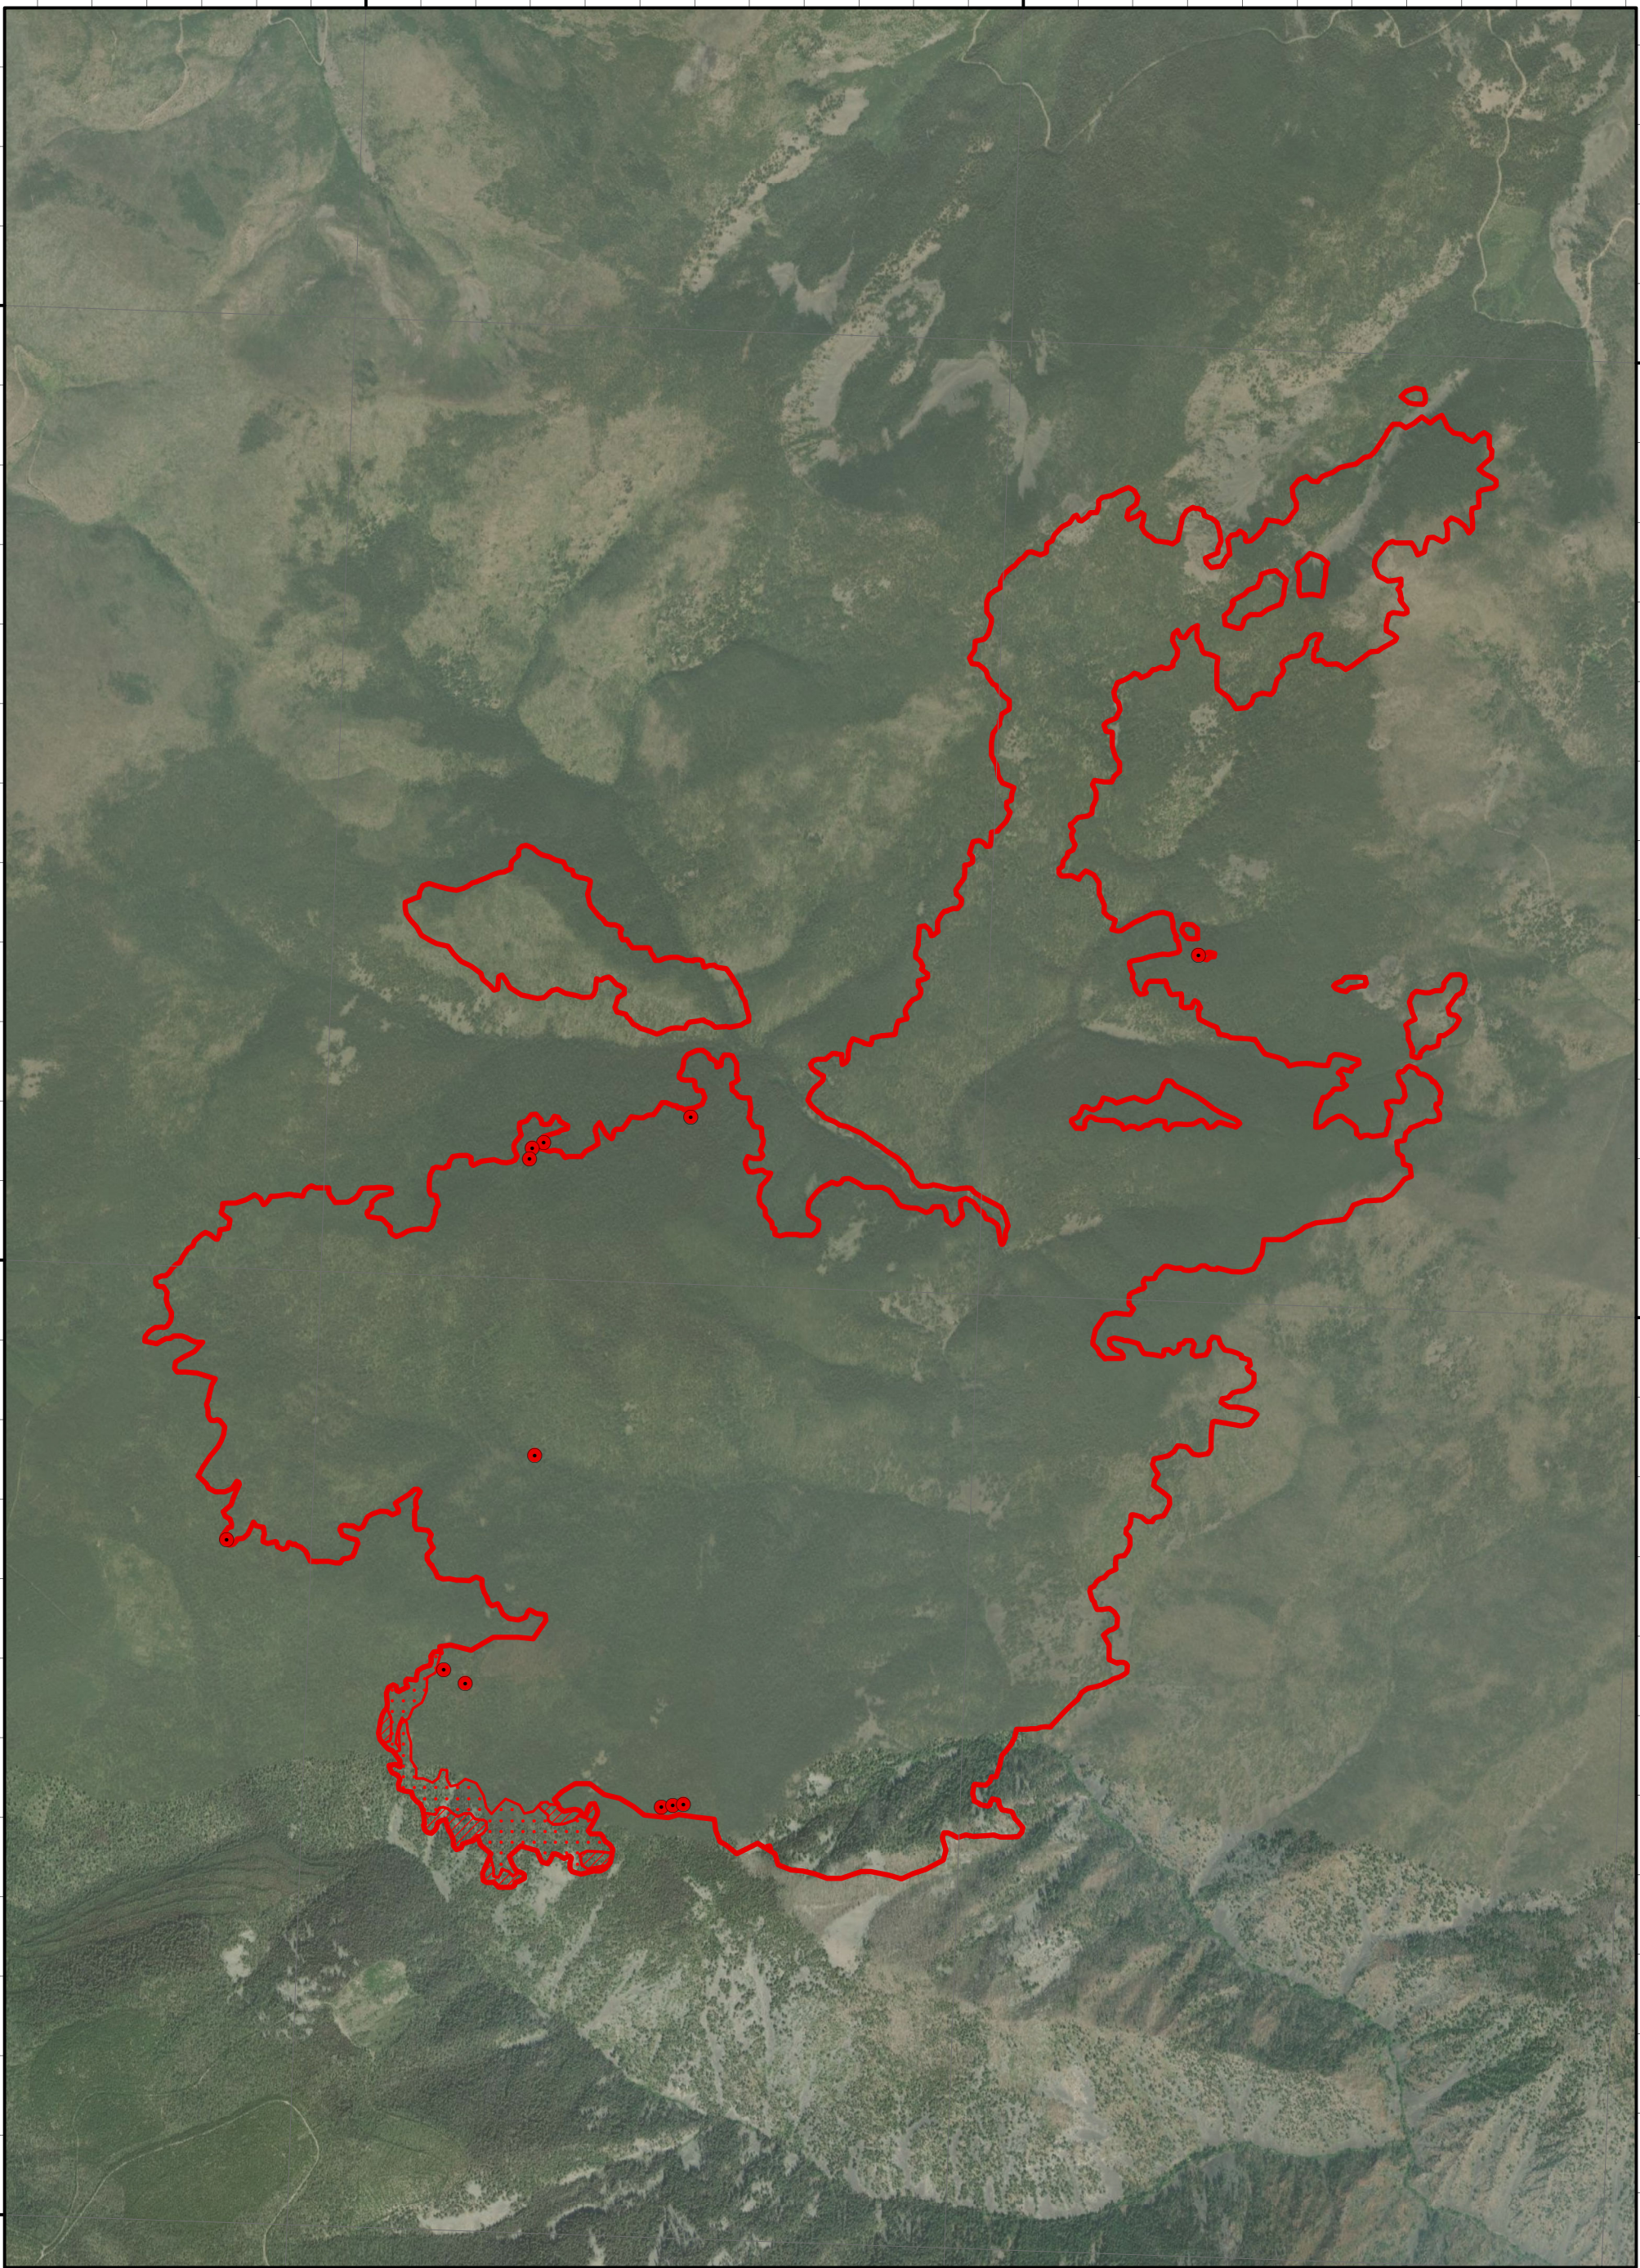

113°48'0"W

113°46'0"W

46°38'0"N

46°38'0"N

46°36'0"N

46°36'0"N

46°34'0"N

113°48'0"W

113°46'0"W

113°44'0"W

Cinnabar
 MT-LNF-001896
 Infrared Heat Sources

10/09/2020 2021 hrs
 2,955 Interpreted Acres

Print Date: 10/10/2020
 IRIN: Zack Muirbrook

	Isolated Heat Sources
	Scattered Heat
	Intense Heat
	Heat Perimeter