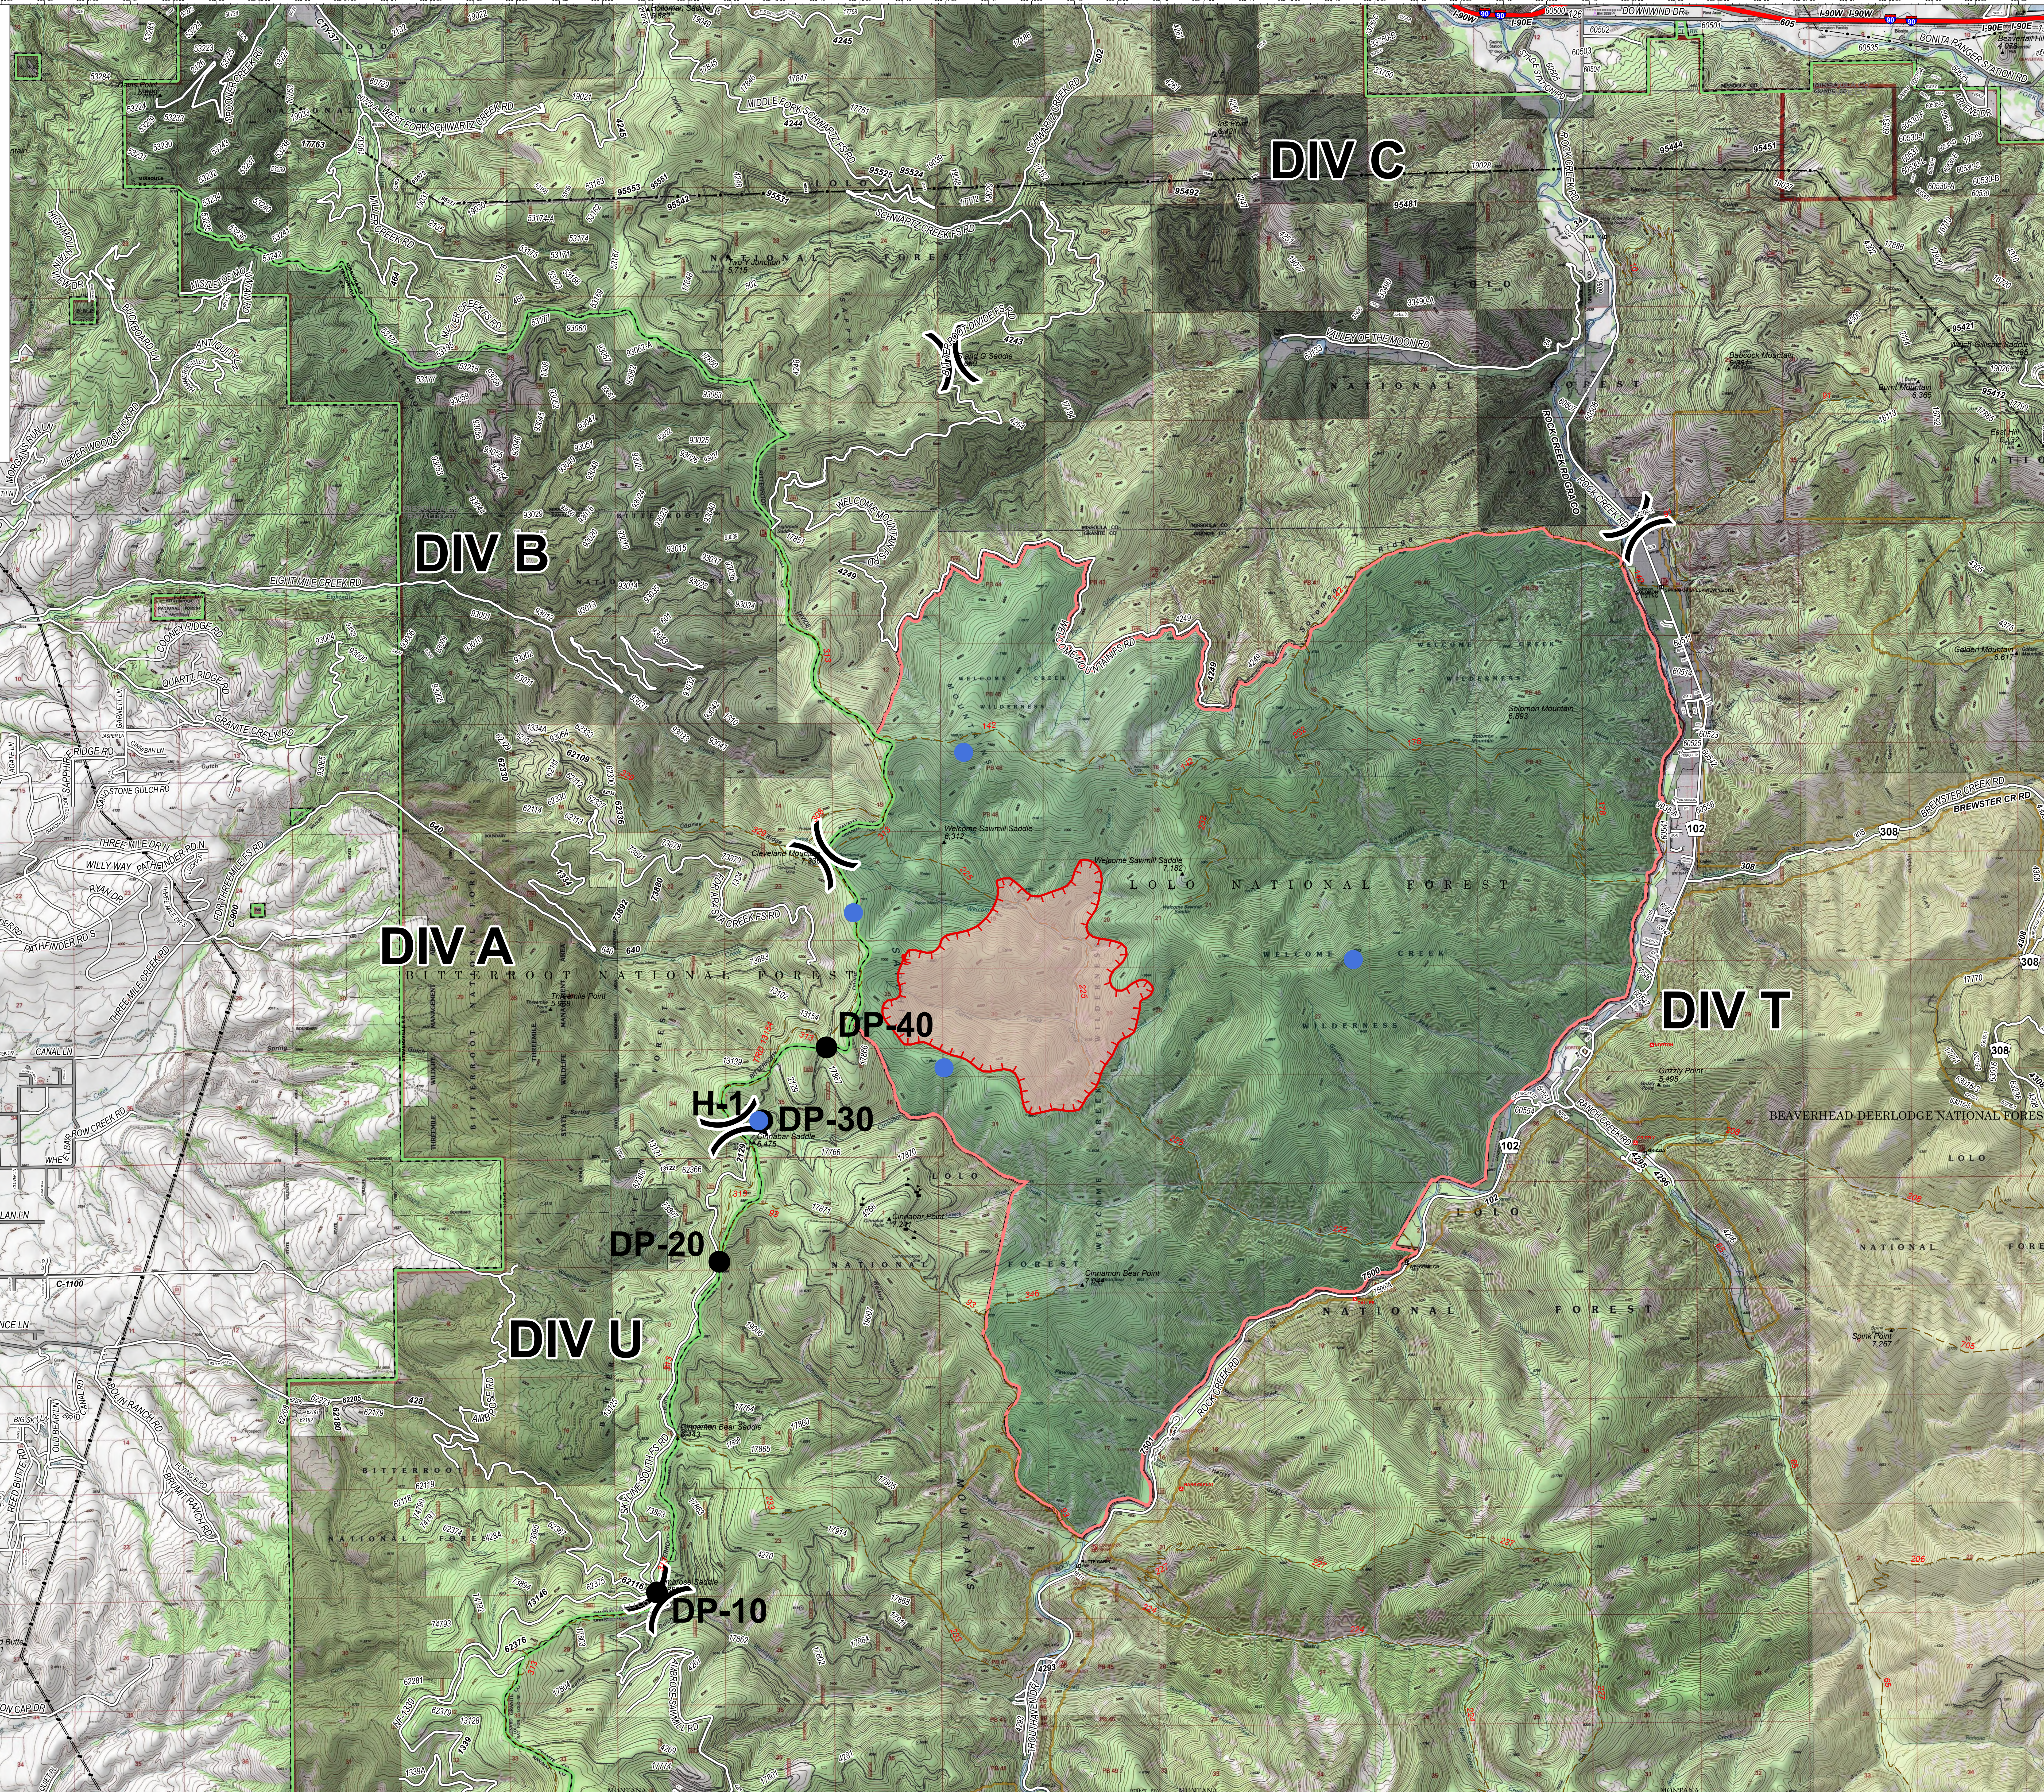

DIV C

DIV B

DIV A

DIV T

DIV U

DP-40

H-1 DP-30

DP-20

DP-10