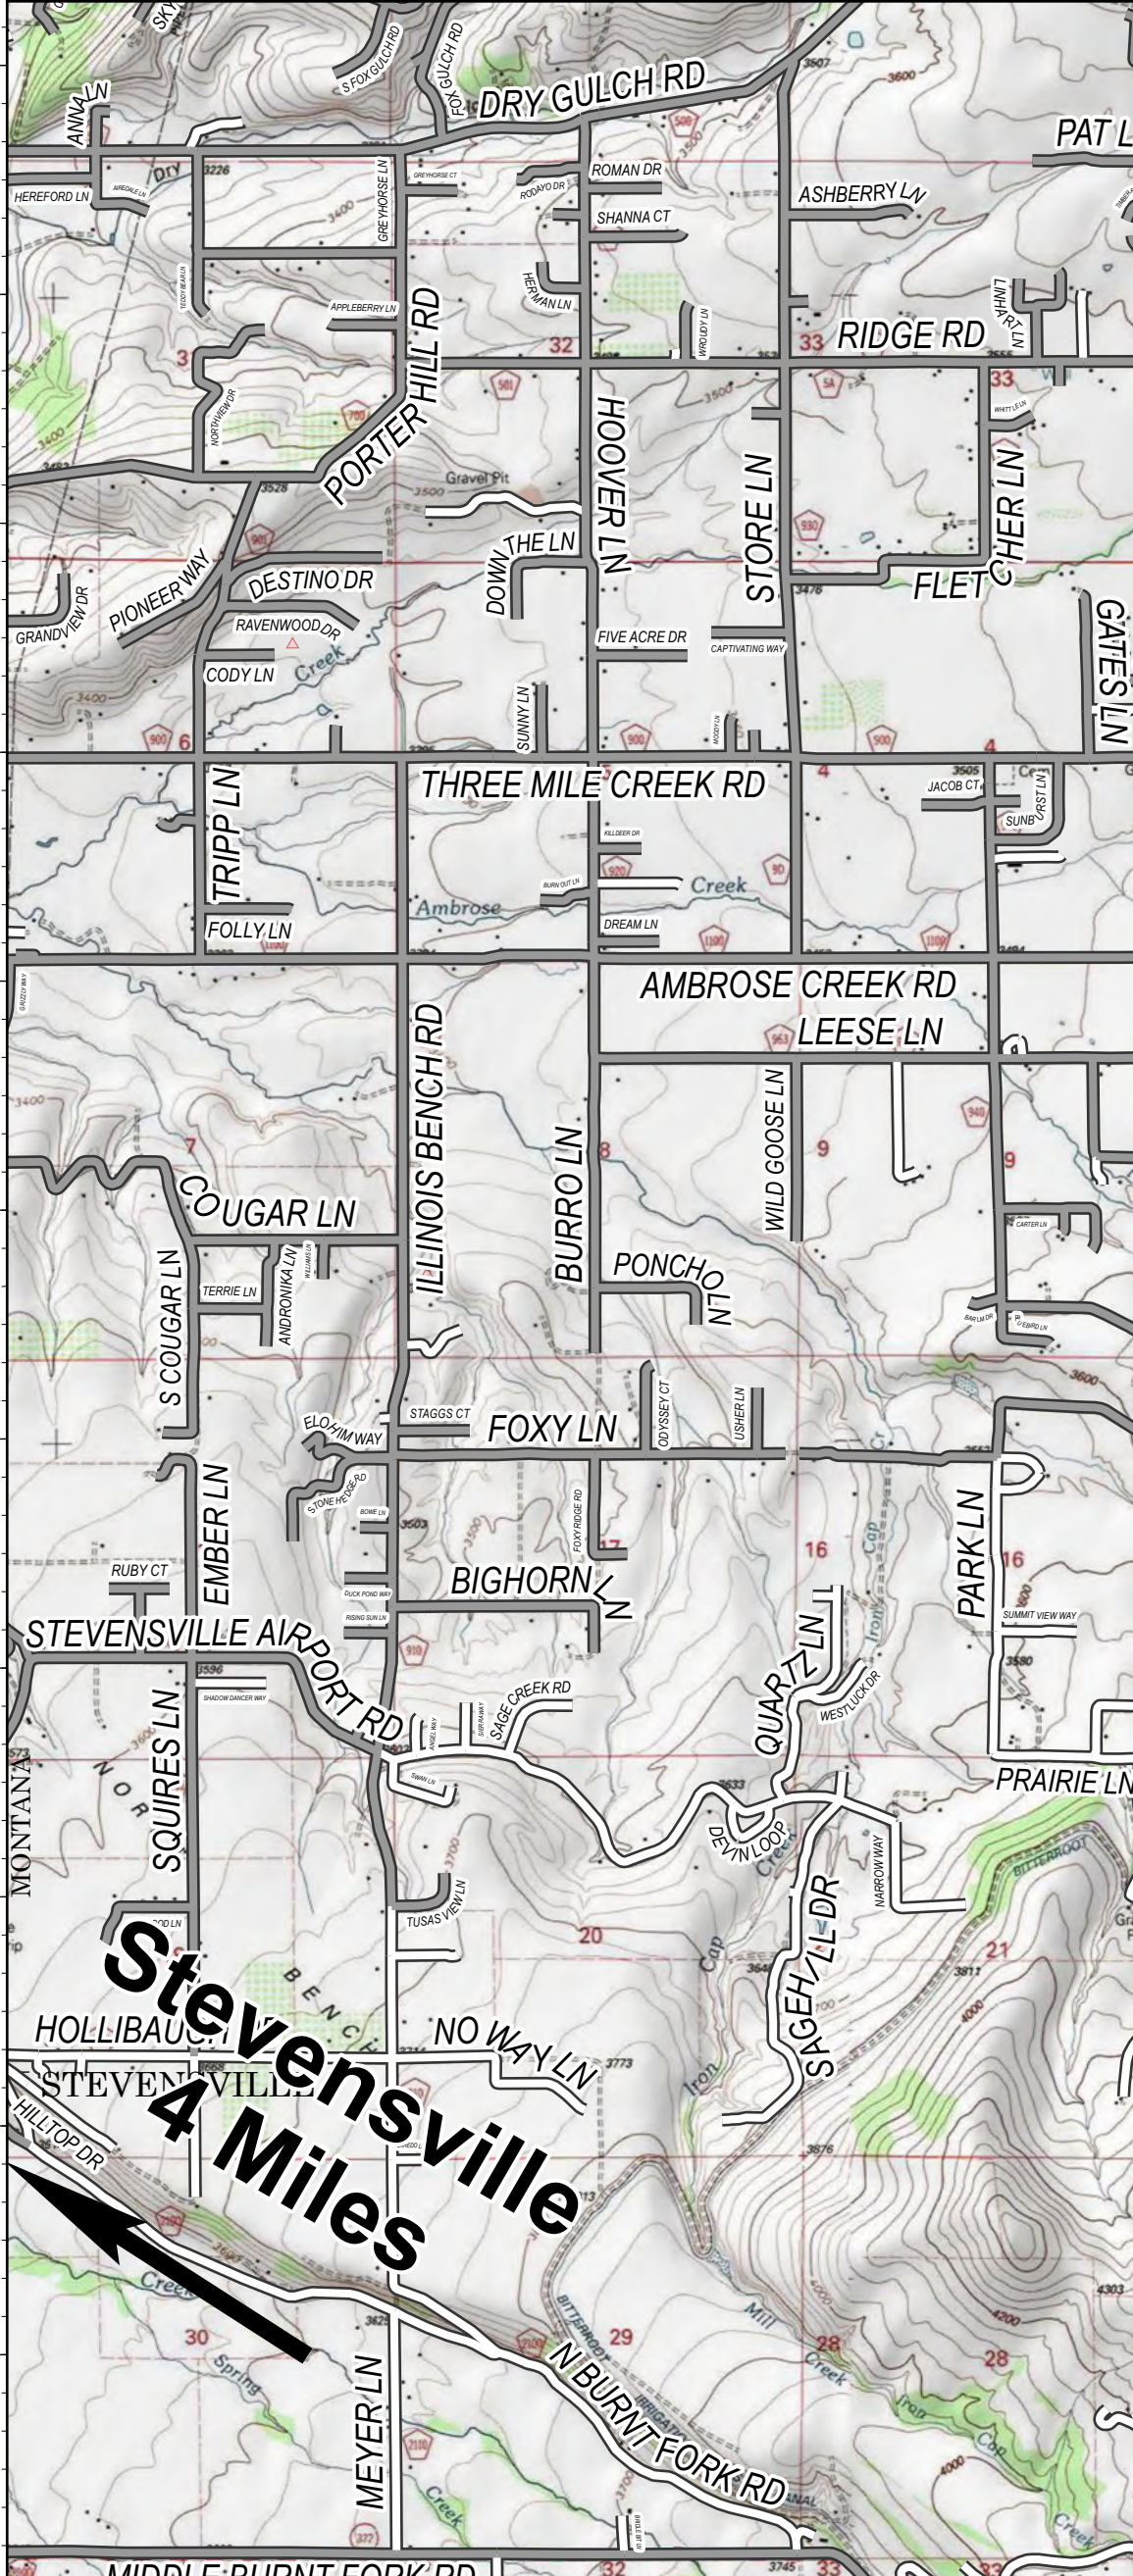

Operations

Cinnabar
MT-LNF-001896
08/27/2020 Day Shift

2000 acres at 08/25/2020 @ 1500 hrs

0 0.5 1 2 3
Miles

- Helispot
- Drop Point
- ⚠ Value at Risk
-) Division Break
- ▬ Uncontrolled Fire Edge
- ▬ Wildfire Daily Fire Perimeter
- ▲ CAMPGROUND
- ▬ TRAILHEAD
- ▬ Highway
- ▬ Roads, Paved
- ▬ Roads, Other
- ▬ Road, Other
- ▬ USFS Trails
- ▬ Railroad
- ▬ Transmission Lines
- ▬ Special Interest Management Area
- ▬ Roadless Area
- ▬ FS Wilderness
- ▬ FS Administrative Forest

Remote Situation Unit
8/26/2020
North American 1983 Datum, LatLong Grid