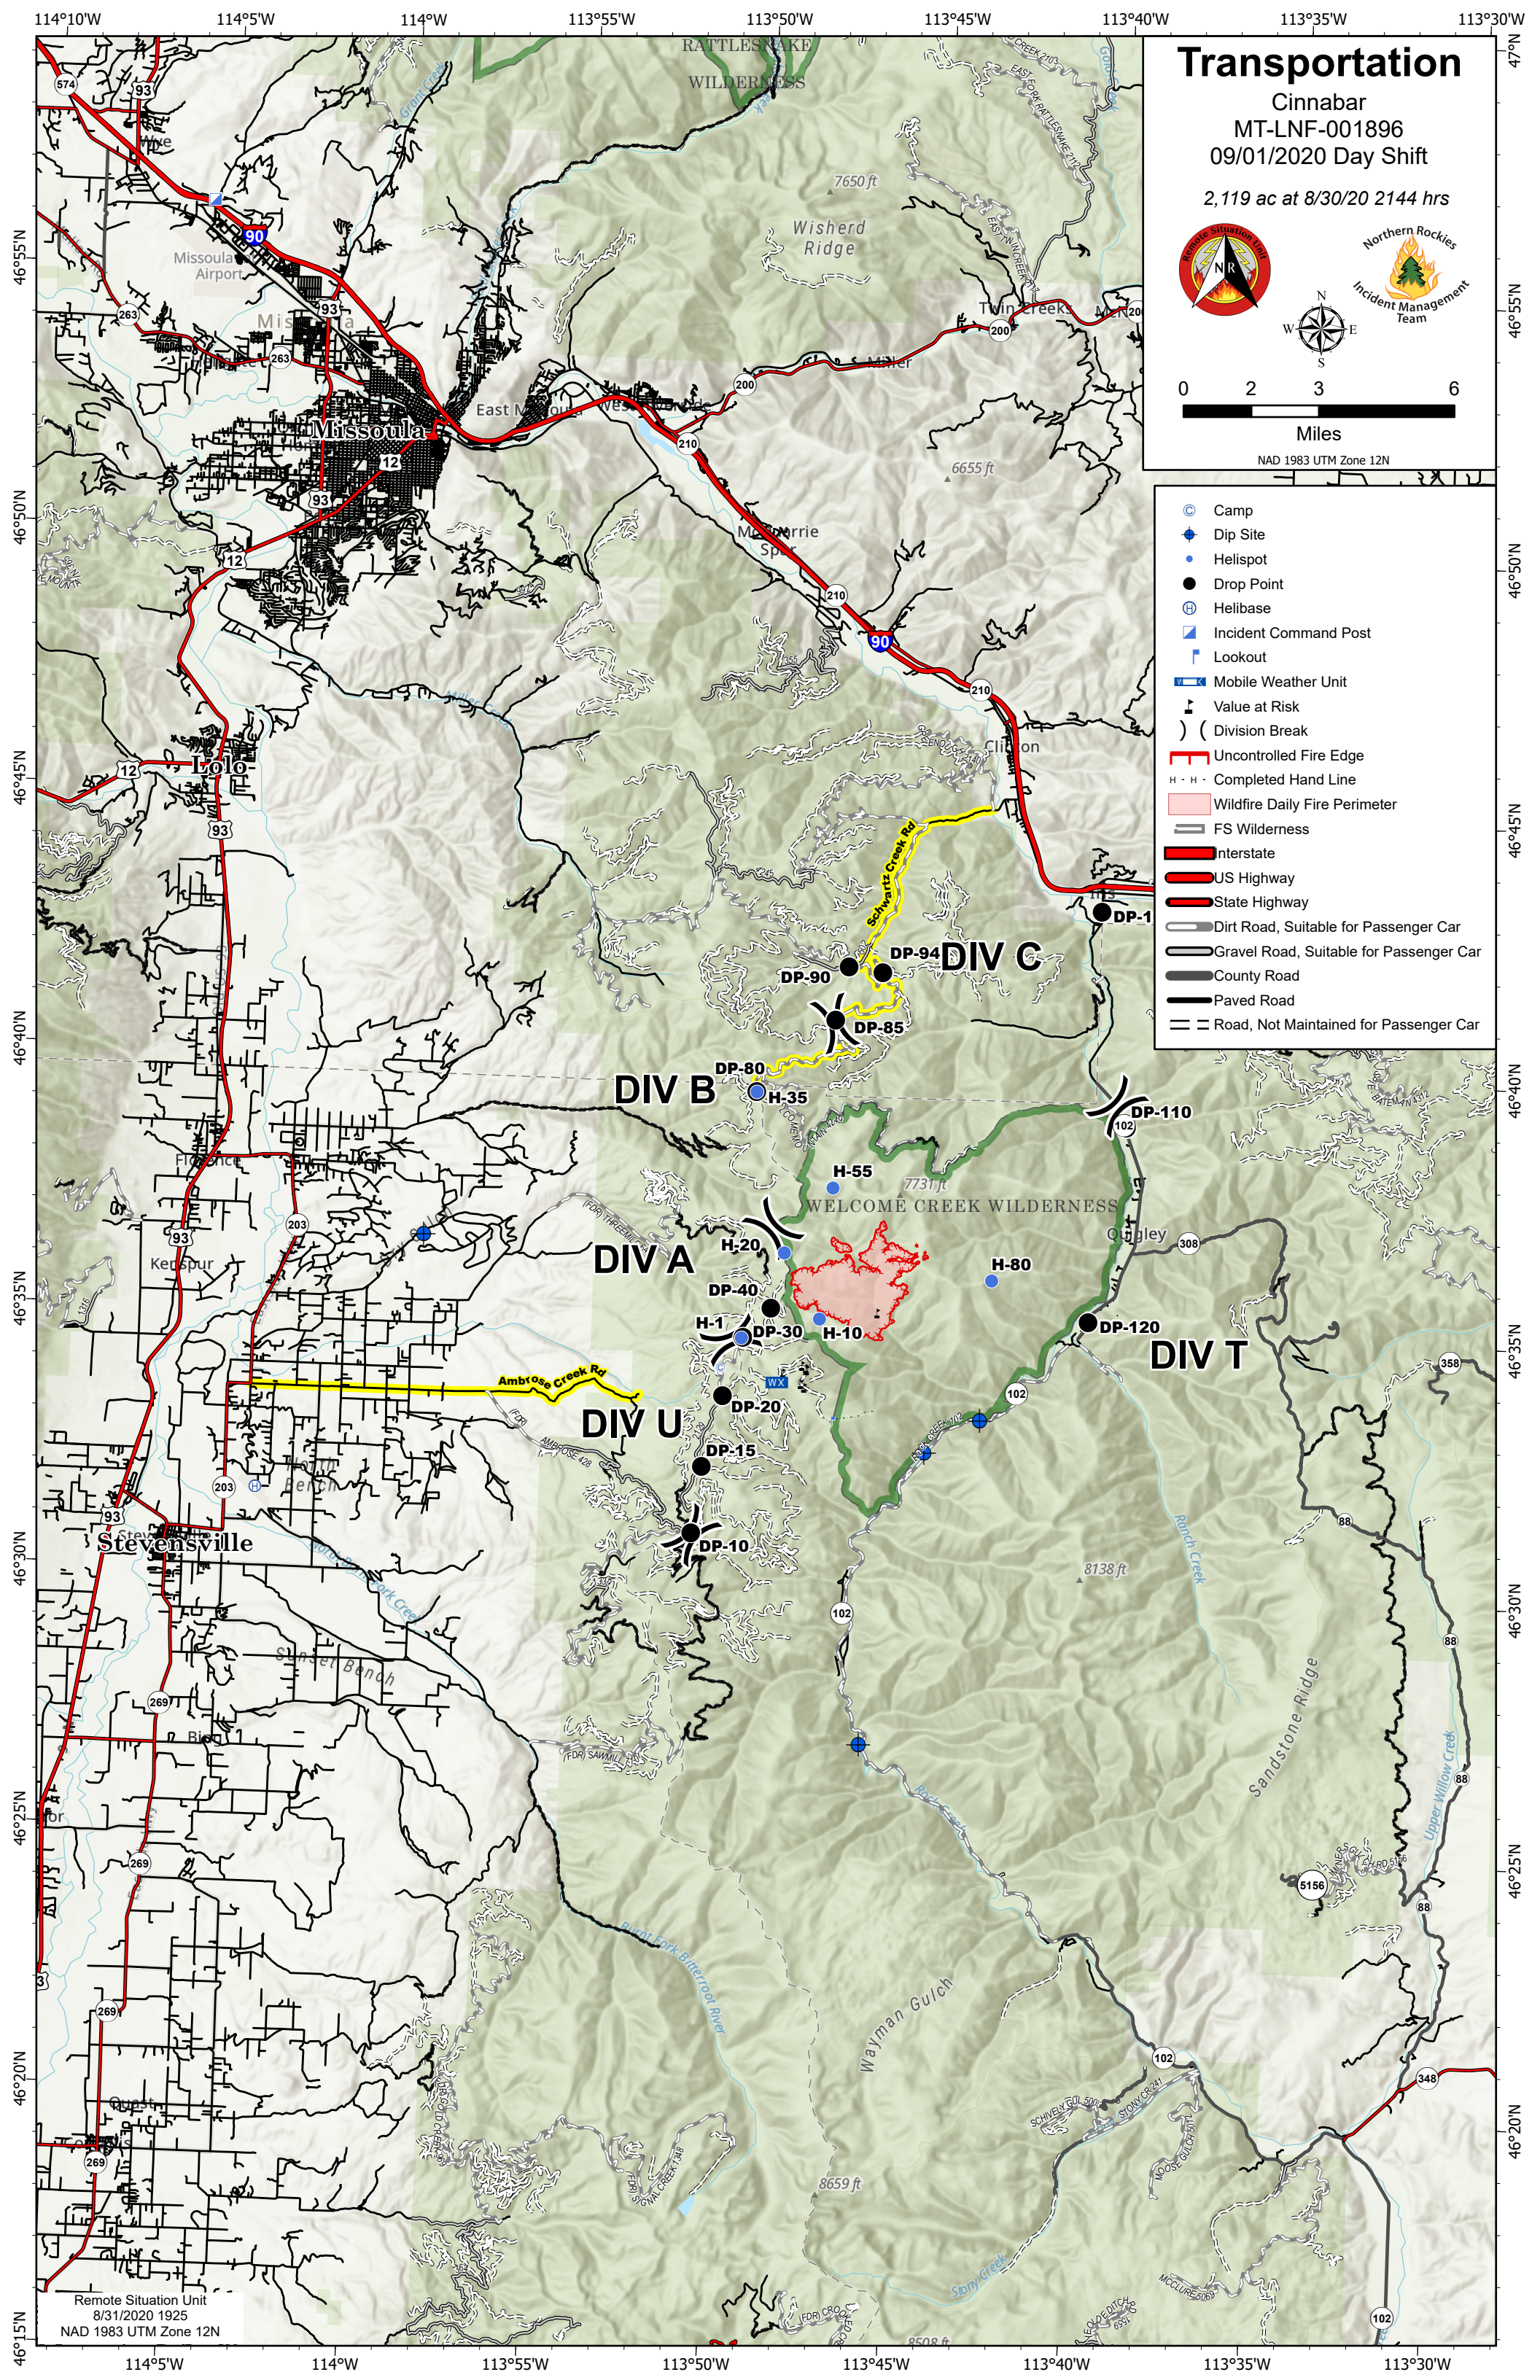

Transportation

Cinnabar
MT-LNF-001896
09/01/2020 Day Shift
2,119 ac at 8/30/20 2144 hrs

NAD 1983 UTM Zone 12N

- ⊙ Camp
- ◆ Dip Site
- Helispot
- Drop Point
- ⊕ Helibase
- Ⓜ Incident Command Post
- Ⓜ Lookout
- Ⓜ Mobile Weather Unit
- Ⓜ Value at Risk
-) (Division Break
- ▬ Uncontrolled Fire Edge
- ▬ Completed Hand Line
- ▬ Wildfire Daily Fire Perimeter
- ▬ FS Wilderness
- ▬ Interstate
- ▬ US Highway
- ▬ State Highway
- ▬ Dirt Road, Suitable for Passenger Car
- ▬ Gravel Road, Suitable for Passenger Car
- ▬ County Road
- ▬ Paved Road
- ▬ Road, Not Maintained for Passenger Car

Remote Situation Unit
8/31/2020 1925
NAD 1983 UTM Zone 12N