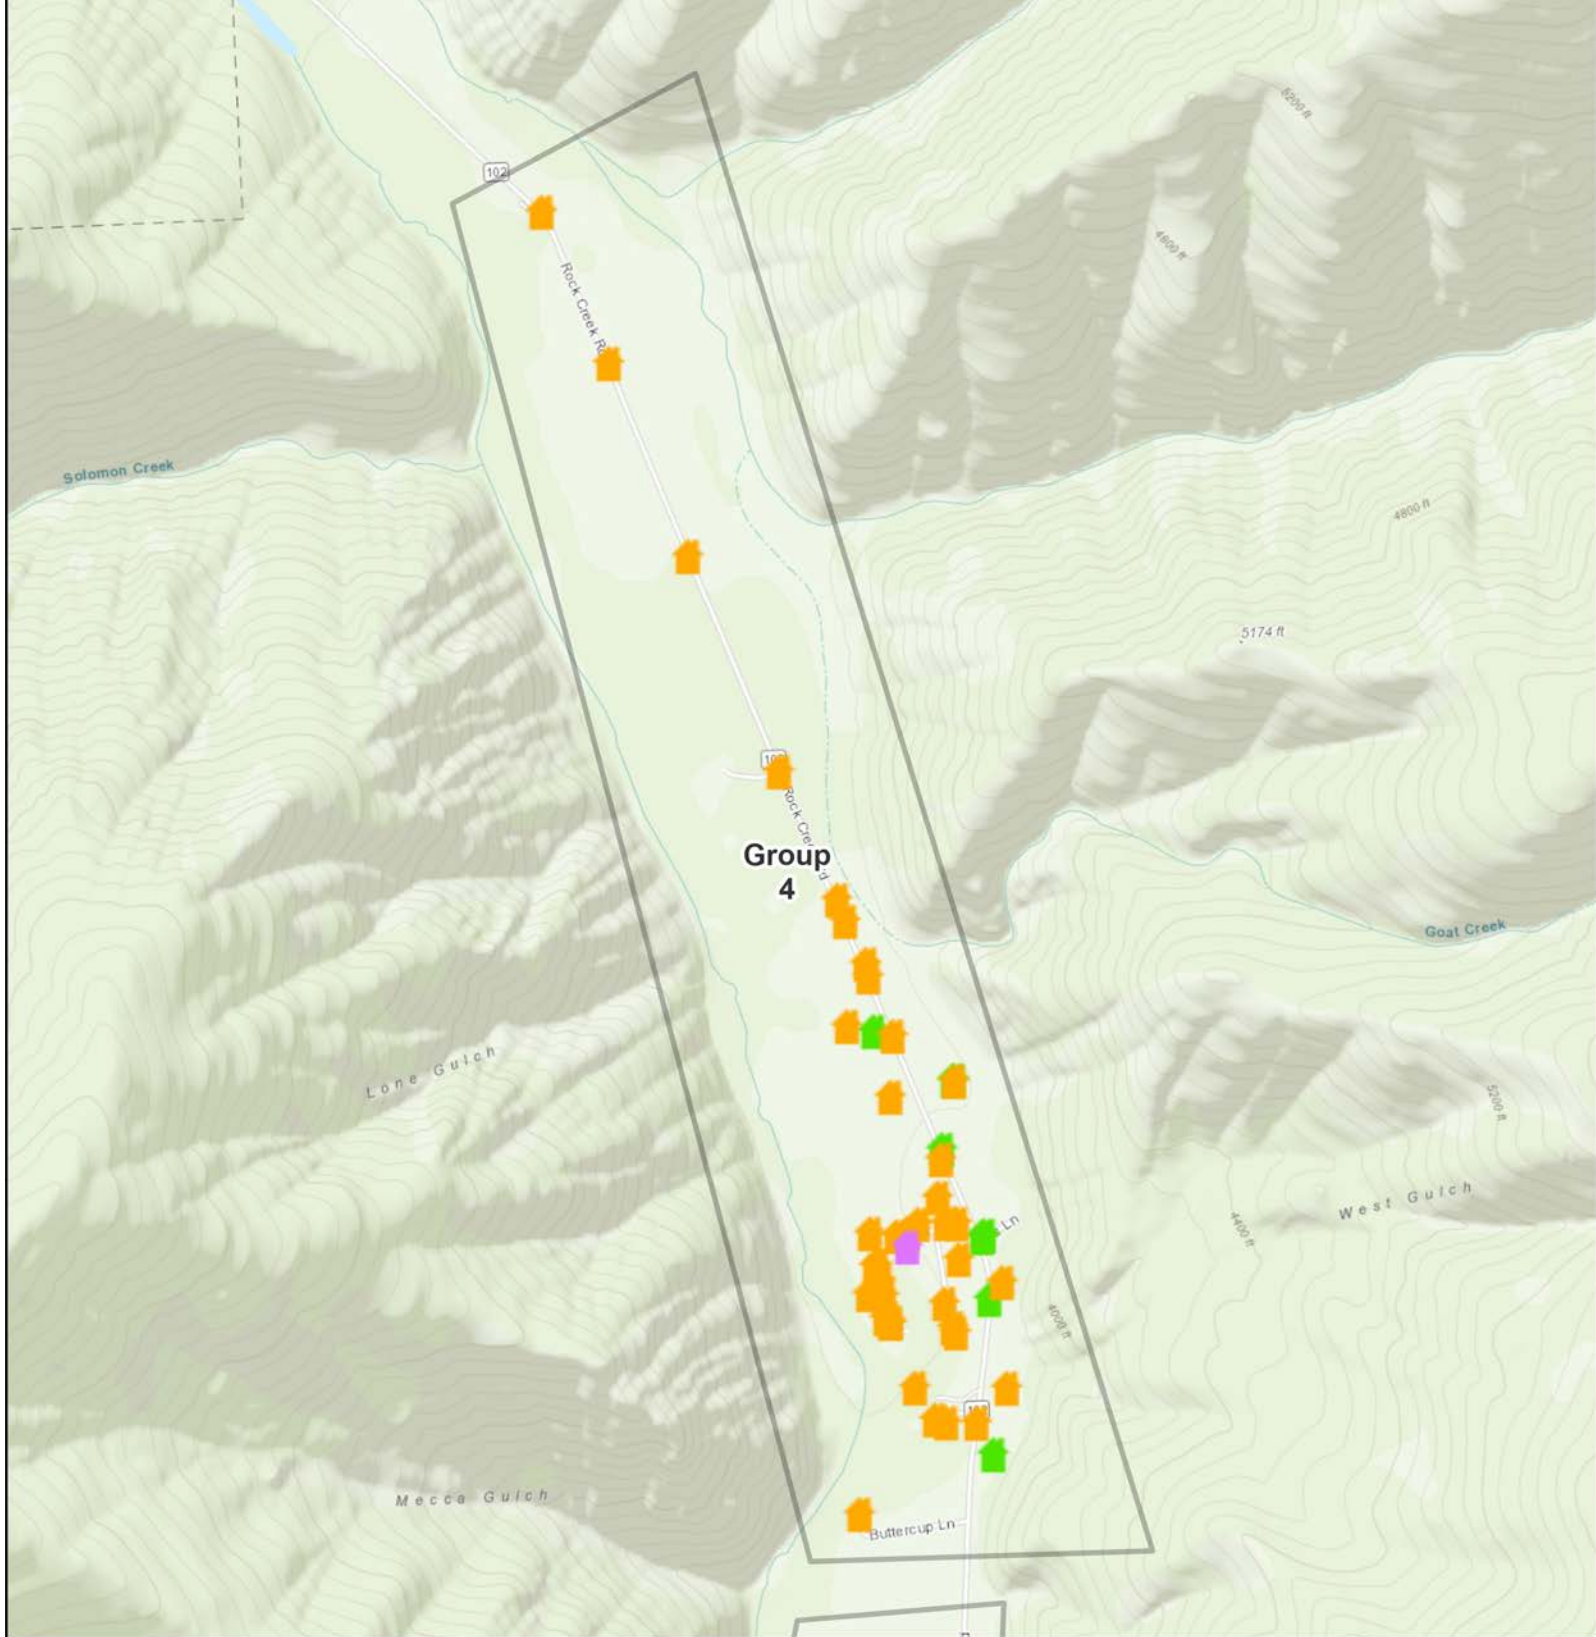

2020 Cinnabar Fire Structures MT-LNF-001896

Sawmill Flat Zone

Group 2

Page 2 of 5

-  Defensible - Stand Alone
-  Defensible - Prep and Hold
-  Non-Defensible - Prep and Leave
-  CinnabarStructureGroups

2020 Cinnabar Fire Structures MT-LNF-001896

Brewster Creek Zone

Group 3

Page 3 of 5

-  Defensible - Stand Alone
-  Defensible - Prep and Hold
-  Non-Defensible - Prep and Leave
-  CinnabarStructureGroups

2020 Cinnabar Fire Structures MT-LNF-001896

Island Drive Zone
Group 4
Page 4 of 5

Valley of the Moon/Canyon Mouth Zone

Group 5

Page 5 of 5