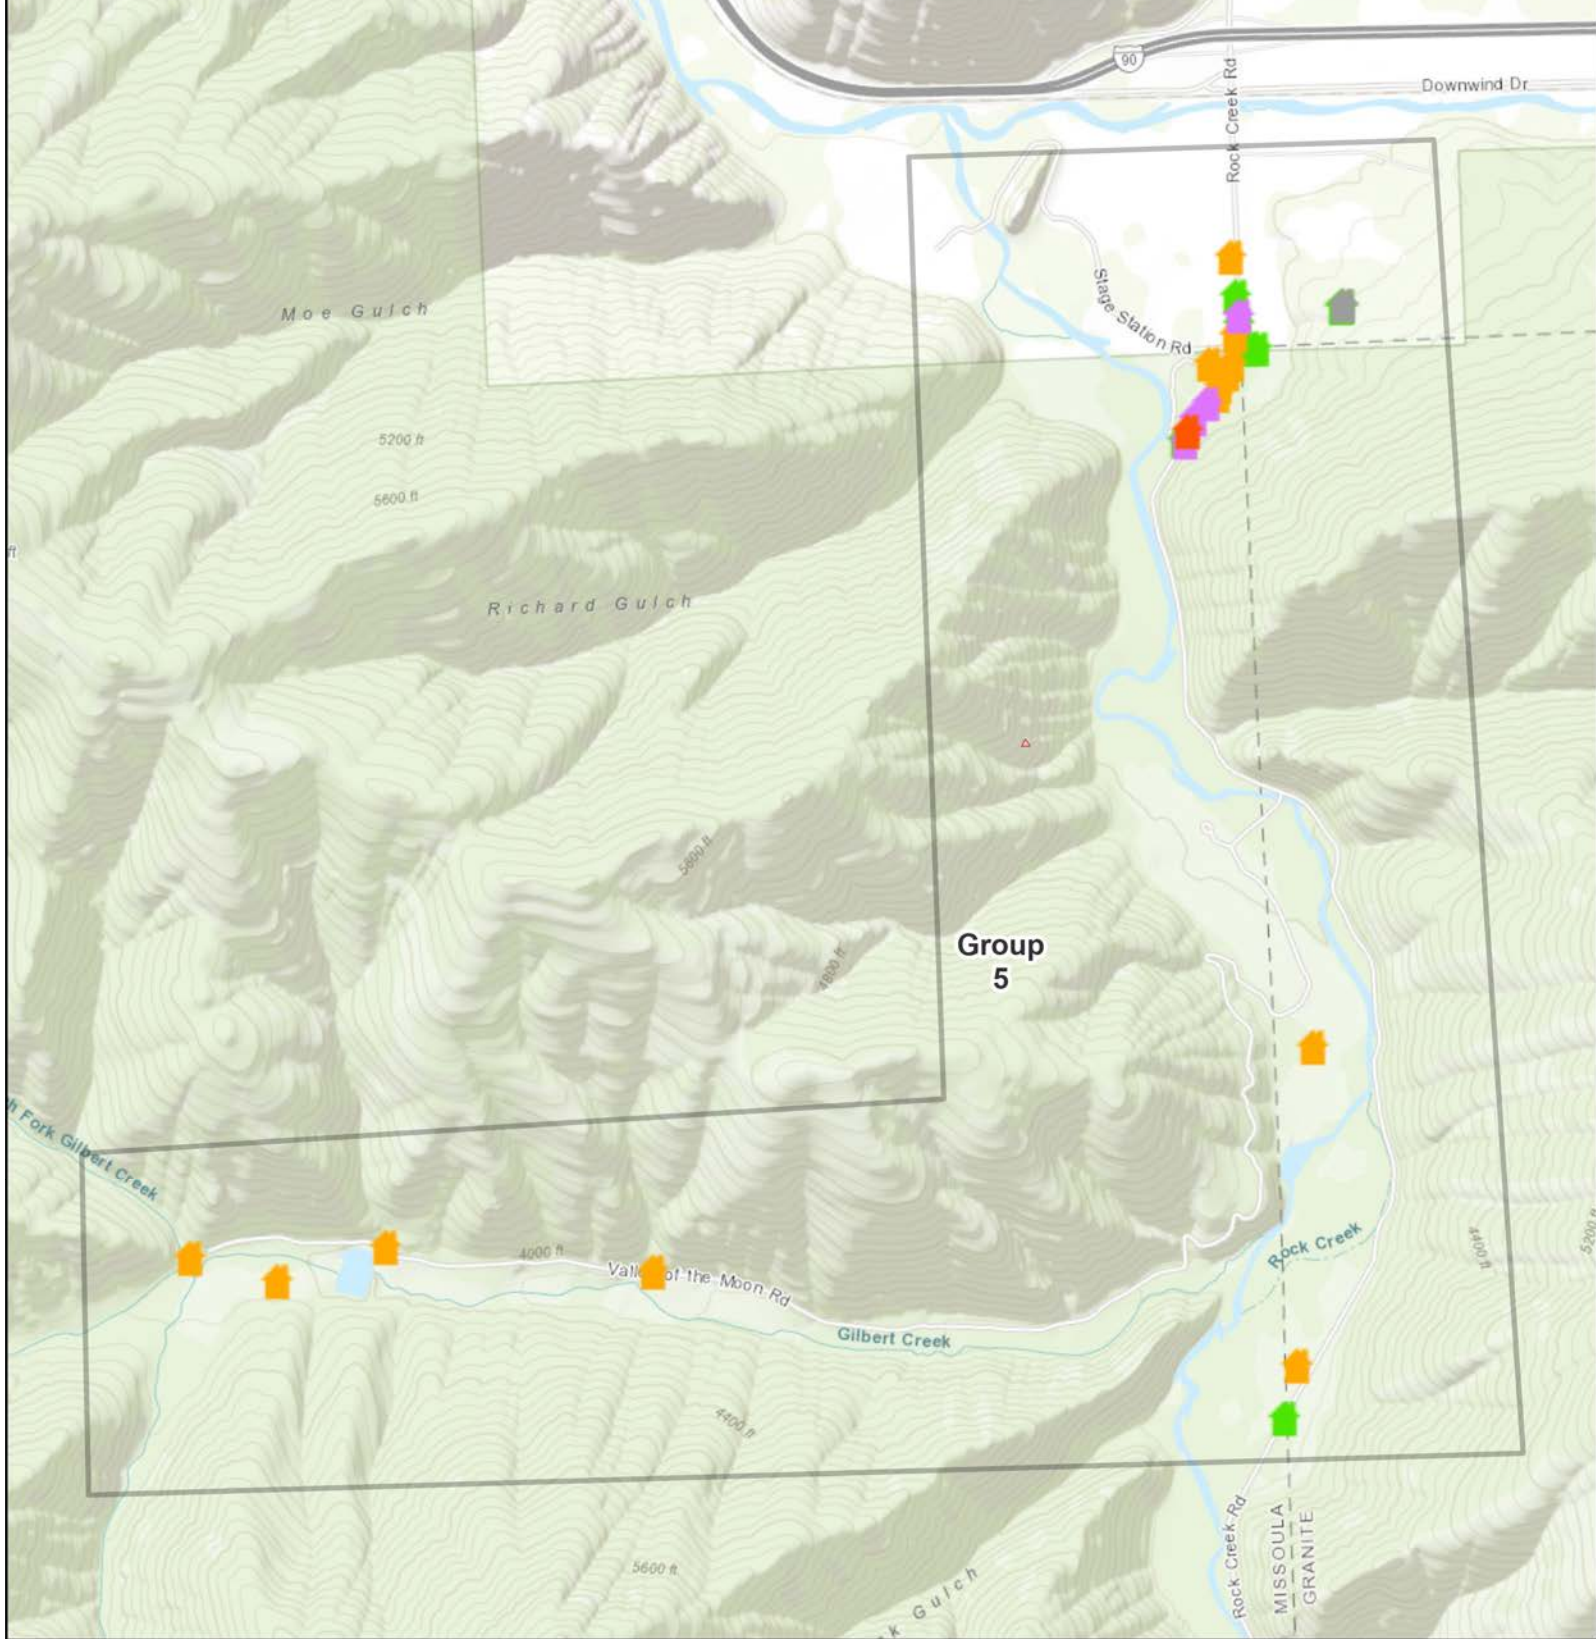

Brewster Creek Zone

Group 3

Page 3 of 5

-  Defensible - Stand Alone
-  Defensible - Prep and Hold
-  Non-Defensible - Prep and Leave
-  CinnabarStructureGroups

2020 Cinnabar Fire Structures MT-LNF-001896

Island Drive Zone
Group 4
Page 4 of 5

-  Defensible - Stand Alone
-  Defensible - Prep and Hold
-  Non-Defensible - Prep and Leave
-  Non-Defensible - Rescue Drive-By
-  Unknown
-  CinnabarStructureGroups

2020 Cinnabar Fire Structures MT-LNF-001896

Valley of the Moon/Canyon Mouth Zone

Group 5

Page 5 of 5