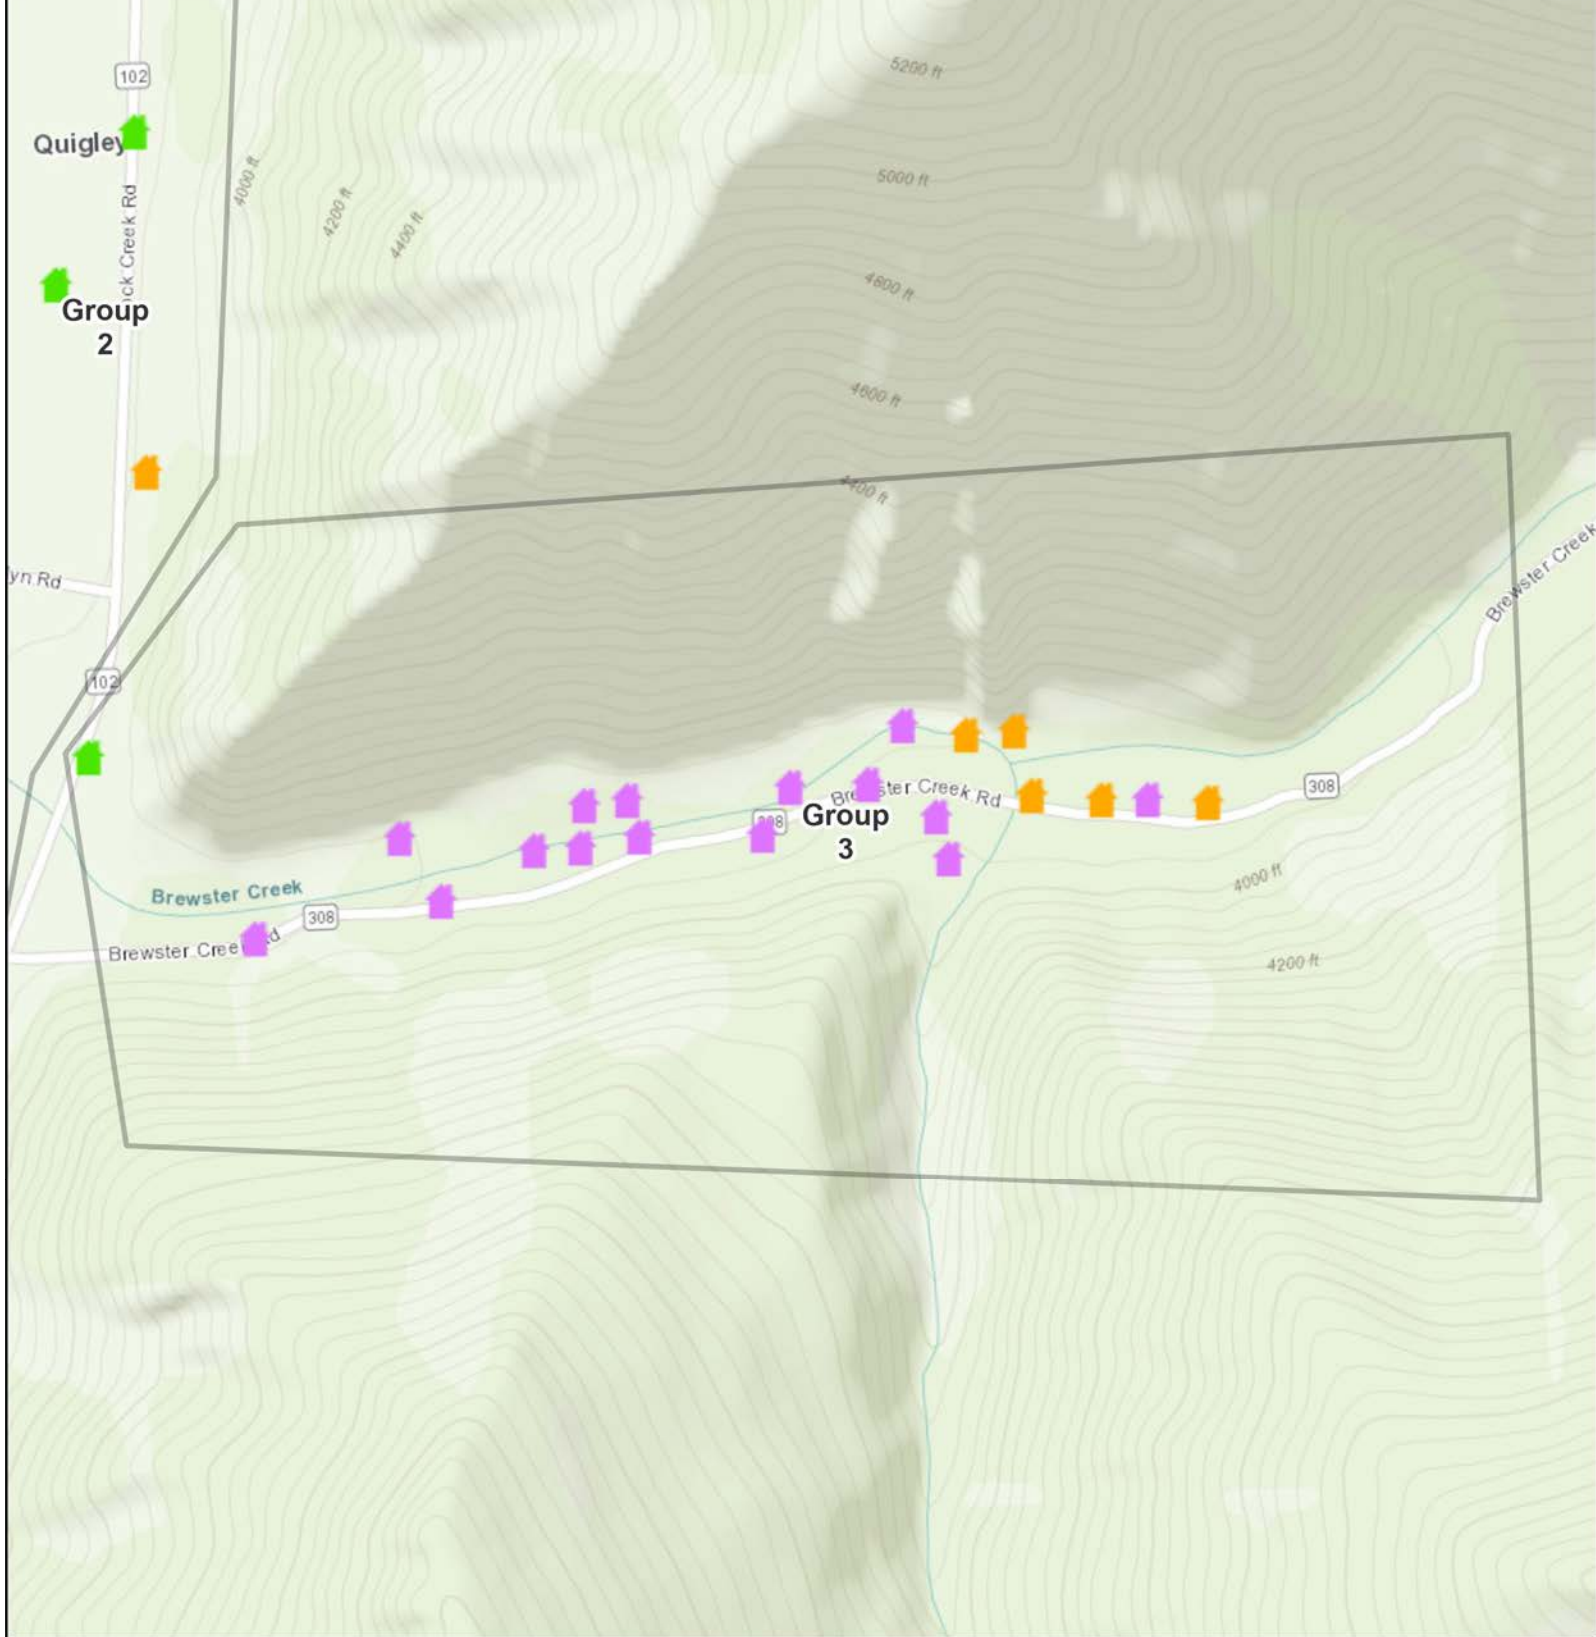

2020 Cinnabar Fire Structures MT-LNF-001896

-  Defensible - Stand Alone
-  Defensible - Prep and Hold
-  Non-Defensible - Prep and Leave
-  CinnabarStructureGroups

Ranch Creek Zone

Group 1

Page 1 of 5

-  Defensible - Stand Alone
-  Defensible - Prep and Hold
-  Non-Defensible - Prep and Leave
-  CinnabarStructureGroups

2020 Cinnabar Fire Structures MT-LNF-001896

Sawmill Flat Zone

Group 2

Page 2 of 5

-  Defensible - Stand Alone
-  Defensible - Prep and Hold
-  Non-Defensible - Prep and Leave
-  CinnabarStructureGroups

2020 Cinnabar Fire Structures MT-LNF-001896

Brewster Creek Zone

Group 3

Page 3 of 5

-  Defensible - Stand Alone
-  Defensible - Prep and Hold
-  Non-Defensible - Prep and Leave
-  CinnabarStructureGroups

2020 Cinnabar Fire Structures MT-LNF-001896

Island Drive Zone
Group 4
Page 4 of 5

Valley of the Moon/Canyon Mouth Zone

Group 5

Page 5 of 5