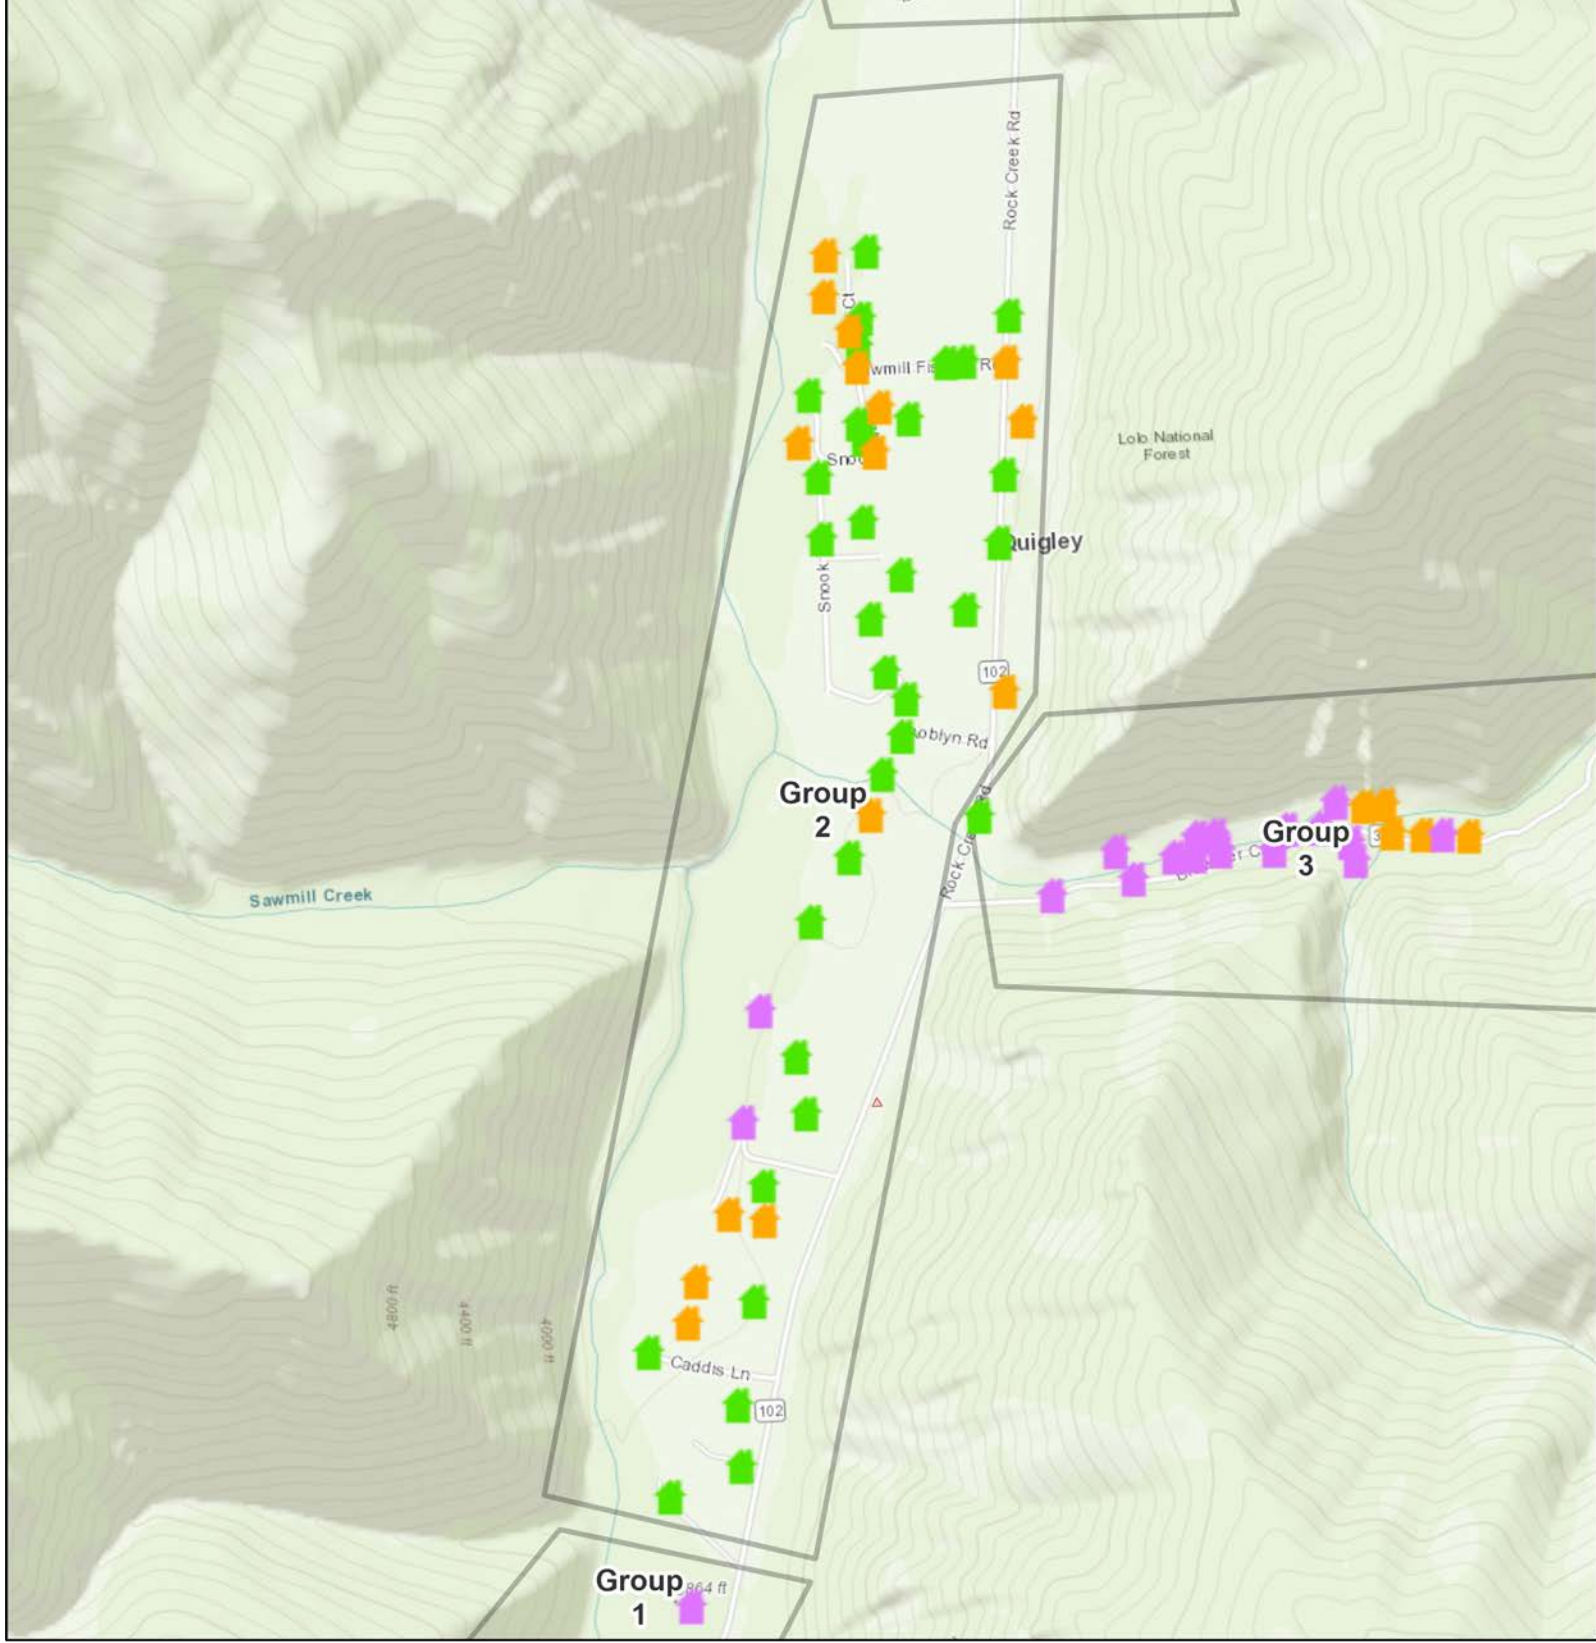

2020 Cinnabar Fire Structures MT-LNF-001896

-  Defensible - Stand Alone
-  Defensible - Prep and Hold
-  Non-Defensible - Prep and Leave
-  CinnabarStructureGroups

Ranch Creek Zone

Group 1

Page 1 of 5

-  Defensible - Stand Alone
-  Defensible - Prep and Hold
-  Non-Defensible - Prep and Leave
-  CinnabarStructureGroups

2020 Cinnabar Fire Structures MT-LNF-001896

Sawmill Flat Zone

Group 2

Page 2 of 5

-  Defensible - Stand Alone
-  Defensible - Prep and Hold
-  Non-Defensible - Prep and Leave
-  CinnabarStructureGroups

2020 Cinnabar Fire Structures MT-LNF-001896

Brewster Creek Zone

Group 3

Page 3 of 5

-  Defensible - Stand Alone
-  Defensible - Prep and Hold
-  Non-Defensible - Prep and Leave
-  CinnabarStructureGroups

2020 Cinnabar Fire Structures MT-LNF-001896

Island Drive Zone
Group 4
Page 4 of 5

Valley of the Moon/Canyon Mouth Zone

Group 5

Page 5 of 5