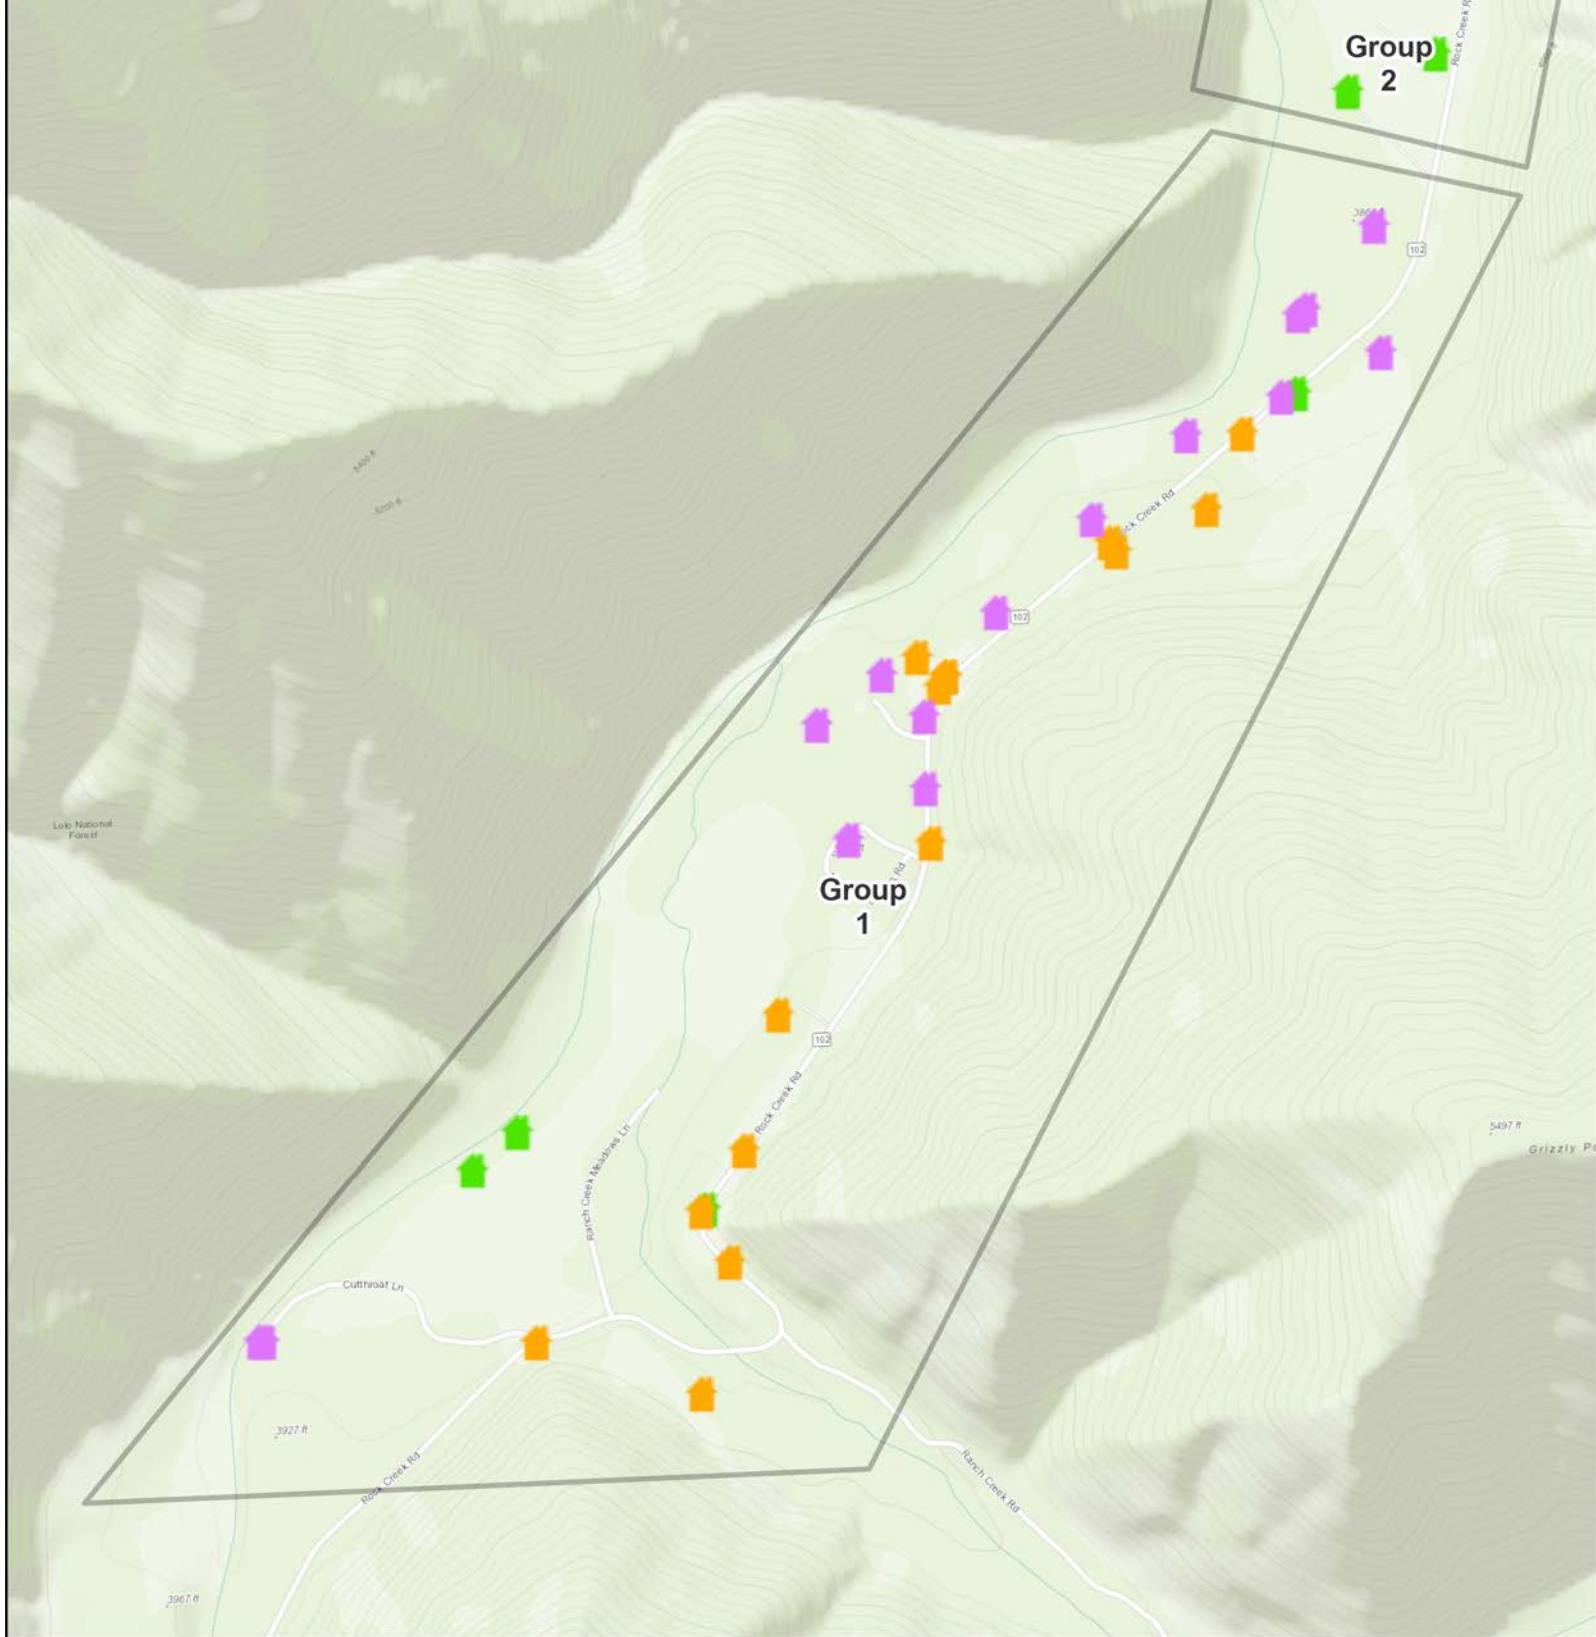

- Defensible - Stand Alone
- Defensible - Prep and Hold
- Non-Defensible - Prep and Leave
- Non-Defensible - Rescue Drive-By
- Unknown
- CinnabarStructureGroups

2020 Cinnabar Fire
MT-LNF-001896
 Structures Overview Mapbook

2020 Cinnabar Fire Structures MT-LNF-001896

-  Defensible - Stand Alone
-  Defensible - Prep and Hold
-  Non-Defensible - Prep and Leave
-  CinnabarStructureGroups

Ranch Creek Zone

Group 1

Page 1 of 5

-  Defensible - Stand Alone
-  Defensible - Prep and Hold
-  Non-Defensible - Prep and Leave
-  CinnabarStructureGroups

2020 Cinnabar Fire Structures MT-LNF-001896

Sawmill Flat Zone

Group 2

Page 2 of 5

-  Defensible - Stand Alone
-  Defensible - Prep and Hold
-  Non-Defensible - Prep and Leave
-  CinnabarStructureGroups

2020 Cinnabar Fire Structures MT-LNF-001896

Valley of the Moon/Canyon Mouth Zone

Group 5

Page 5 of 5