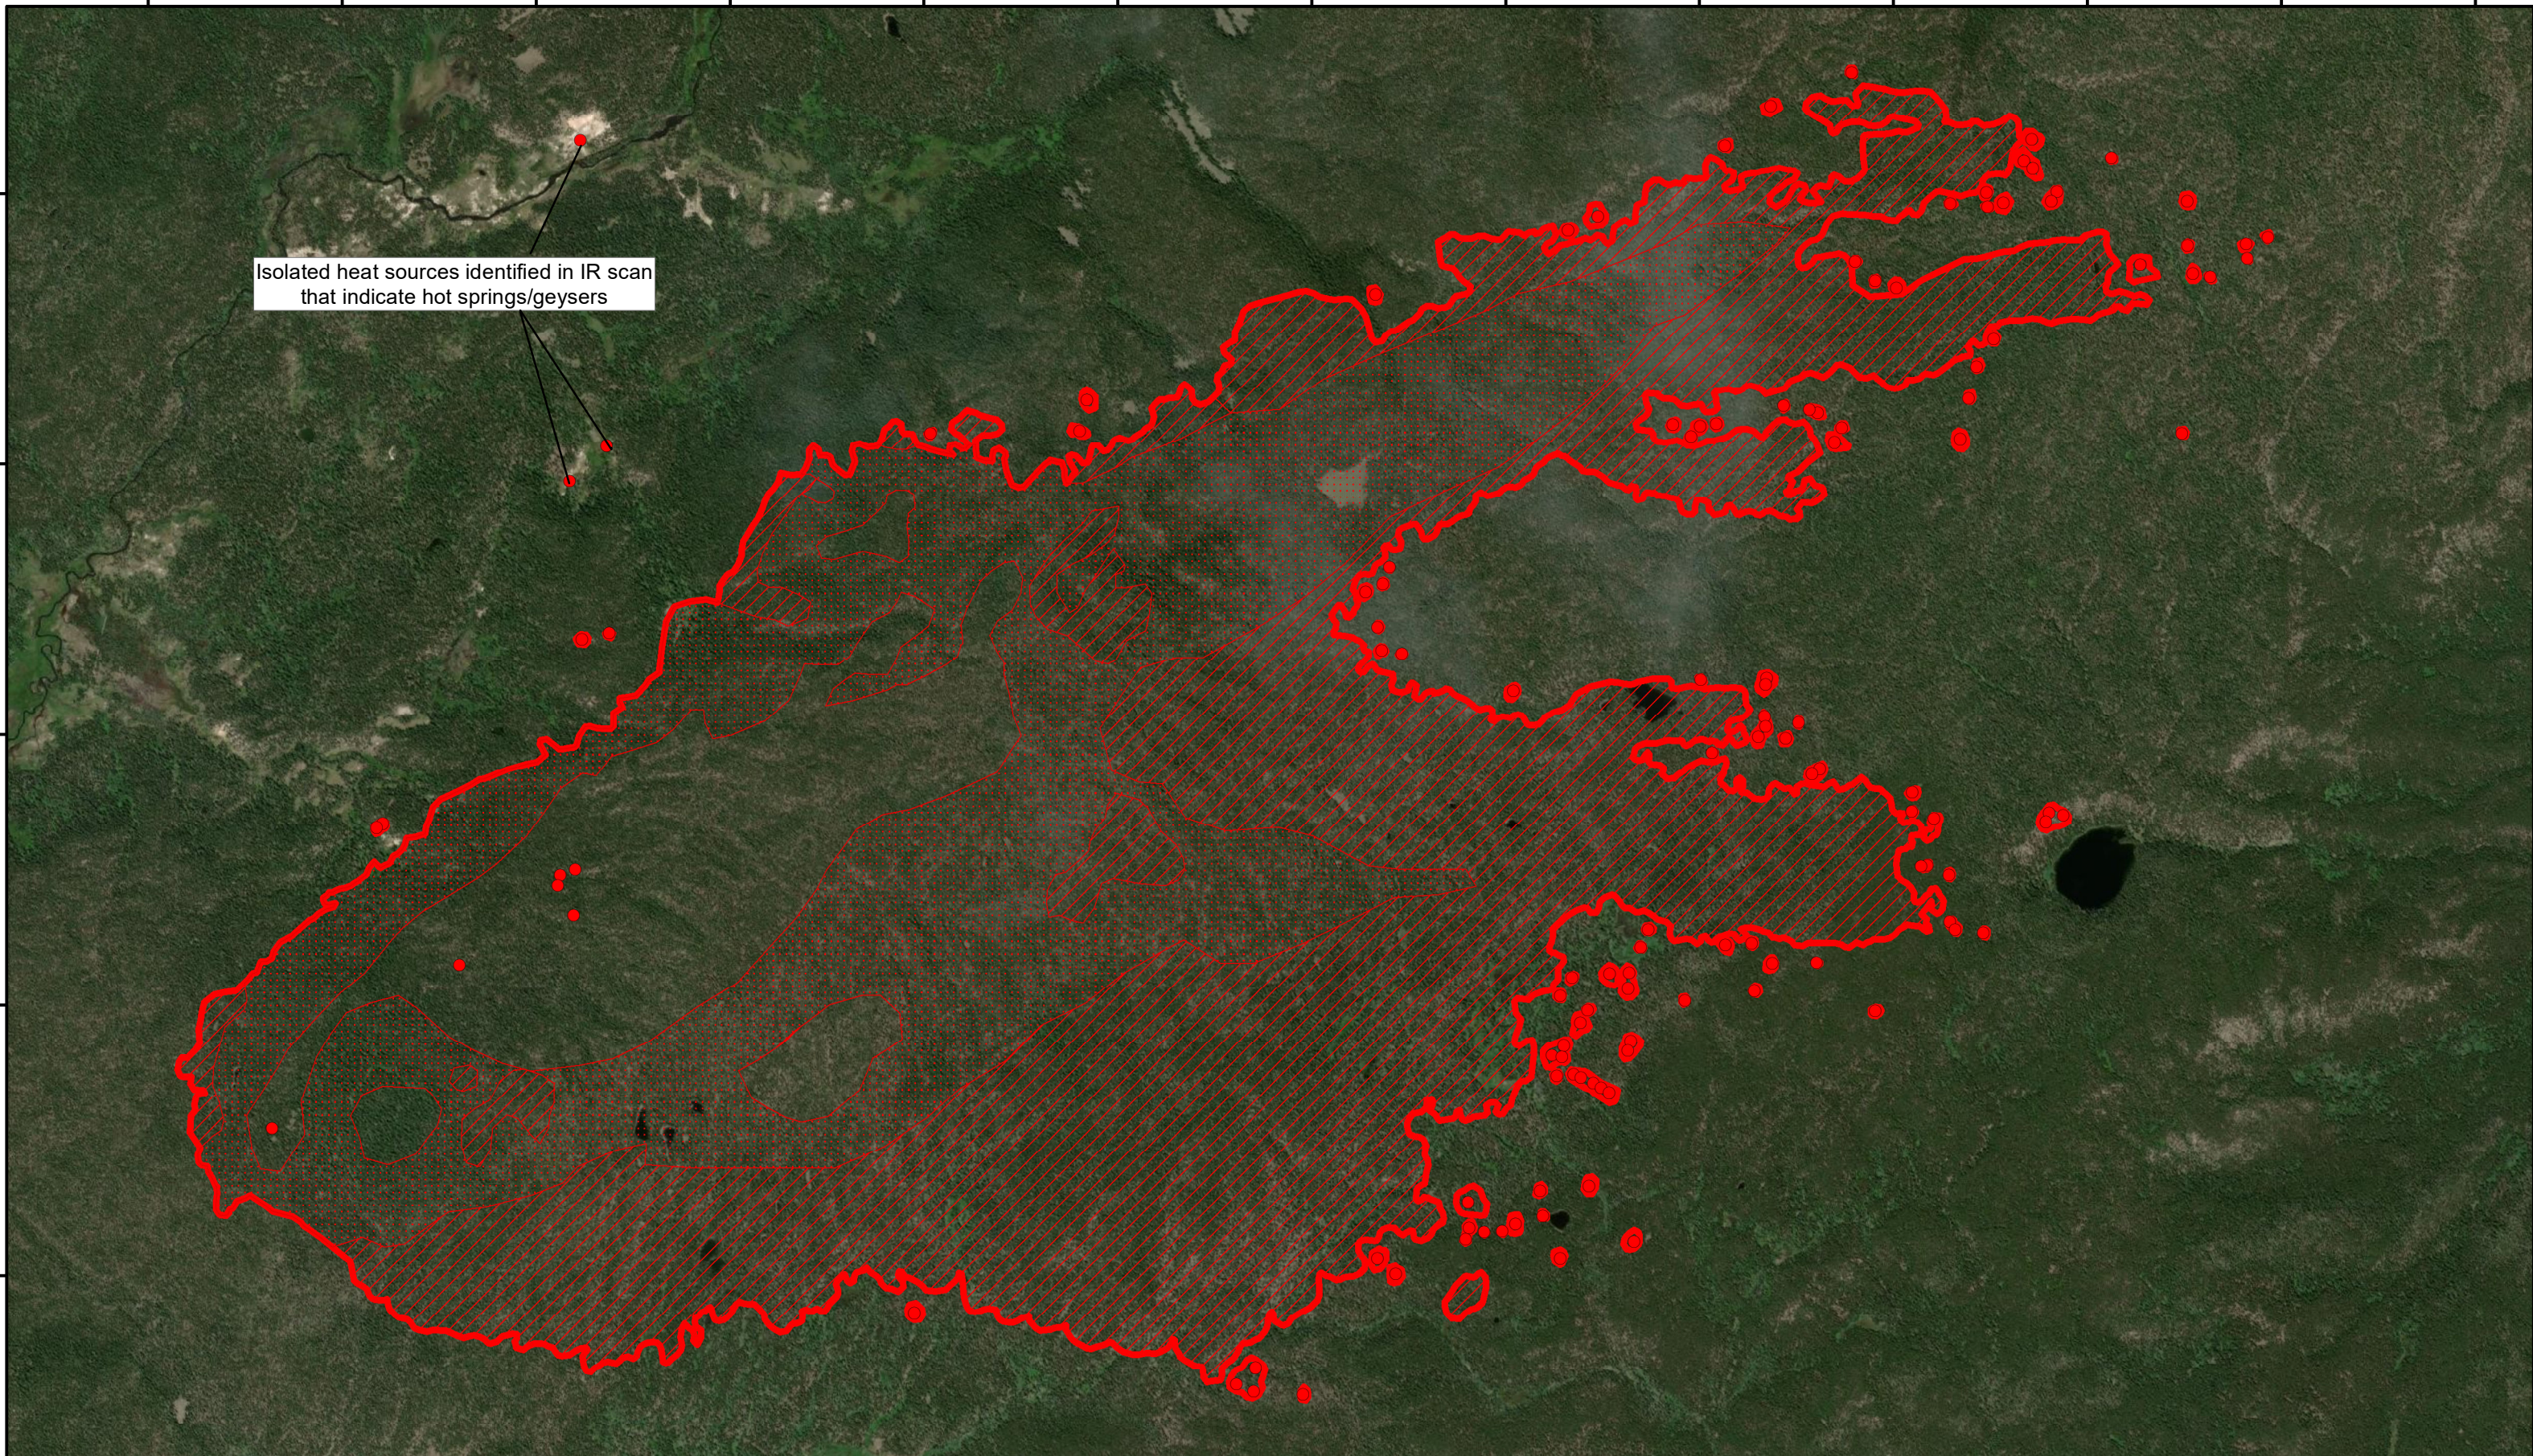

110°49'30"W 110°49'0"W 110°48'30"W 110°48'0"W 110°47'30"W 110°47'0"W 110°46'30"W 110°46'0"W 110°45'30"W 110°45'0"W 110°44'30"W 110°44'0"W 110°43'30"W

44°25'0"N
44°24'30"N
44°24'0"N
44°23'30"N
44°23'0"N

Lone Star WY-YNP-002006
Infrared Heat Sources 9/6/2020 2005 MDT
3346 Acres
Infrared Interpreter: Lindsey Kiesz

- Isolated Heat Source
- Scattered Heat
- Intense Heat
- Heat Perimeter