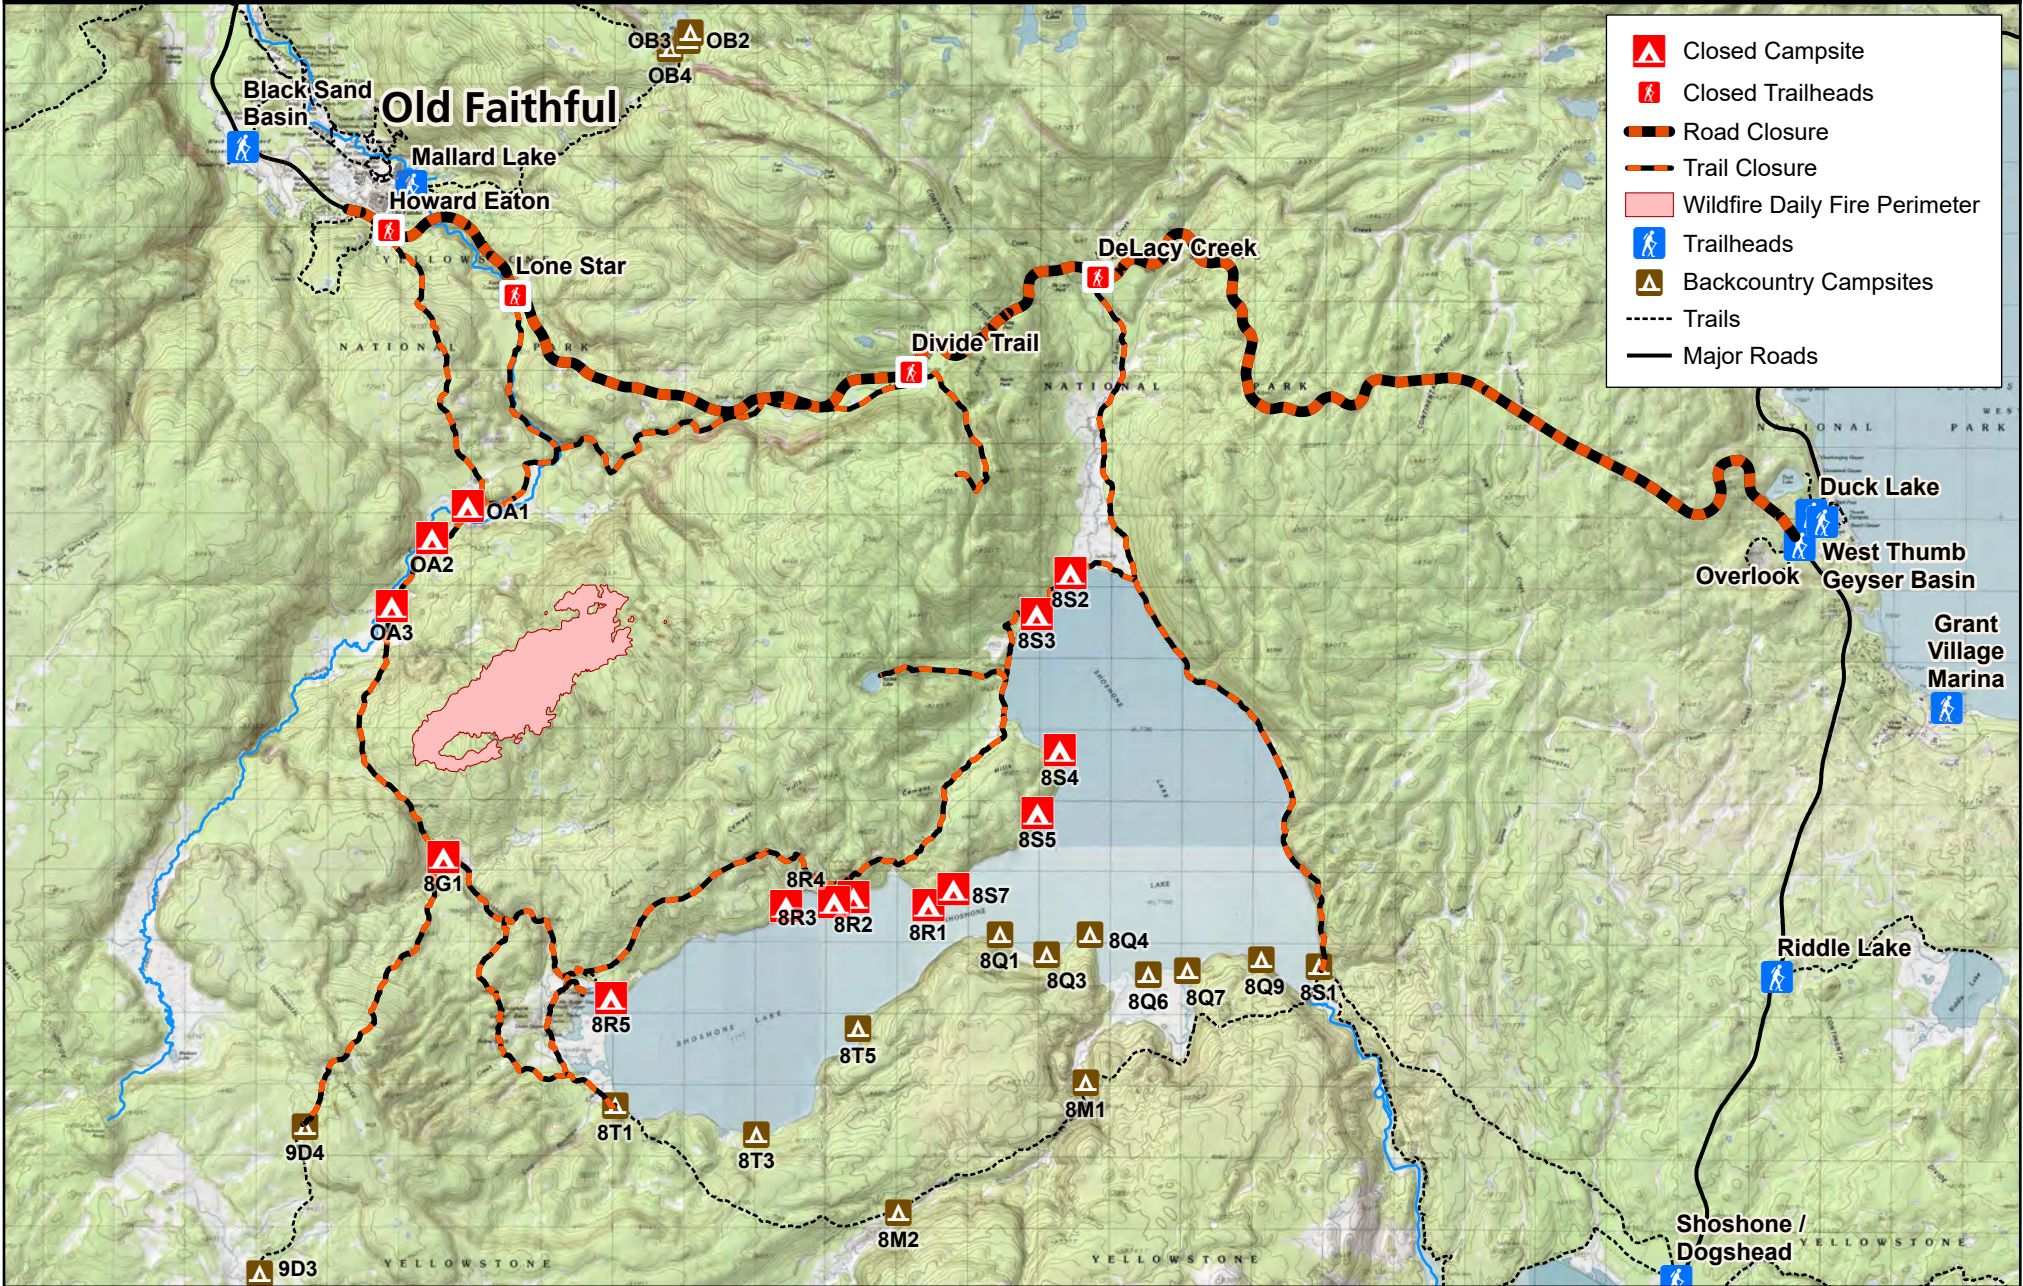

# Lone Star Fire

Updated August 25, 2020

Yellowstone National Park  
National Park Service  
U.S. Department of the Interior

- Closed Campsite
- Closed Trailheads
- Road Closure
- Trail Closure
- Wildfire Daily Fire Perimeter
- Trailheads
- Backcountry Campsites
- Trails
- Major Roads

Northern Rockies  
Remote Situation Unit  
8/25/2020 4:50 AM