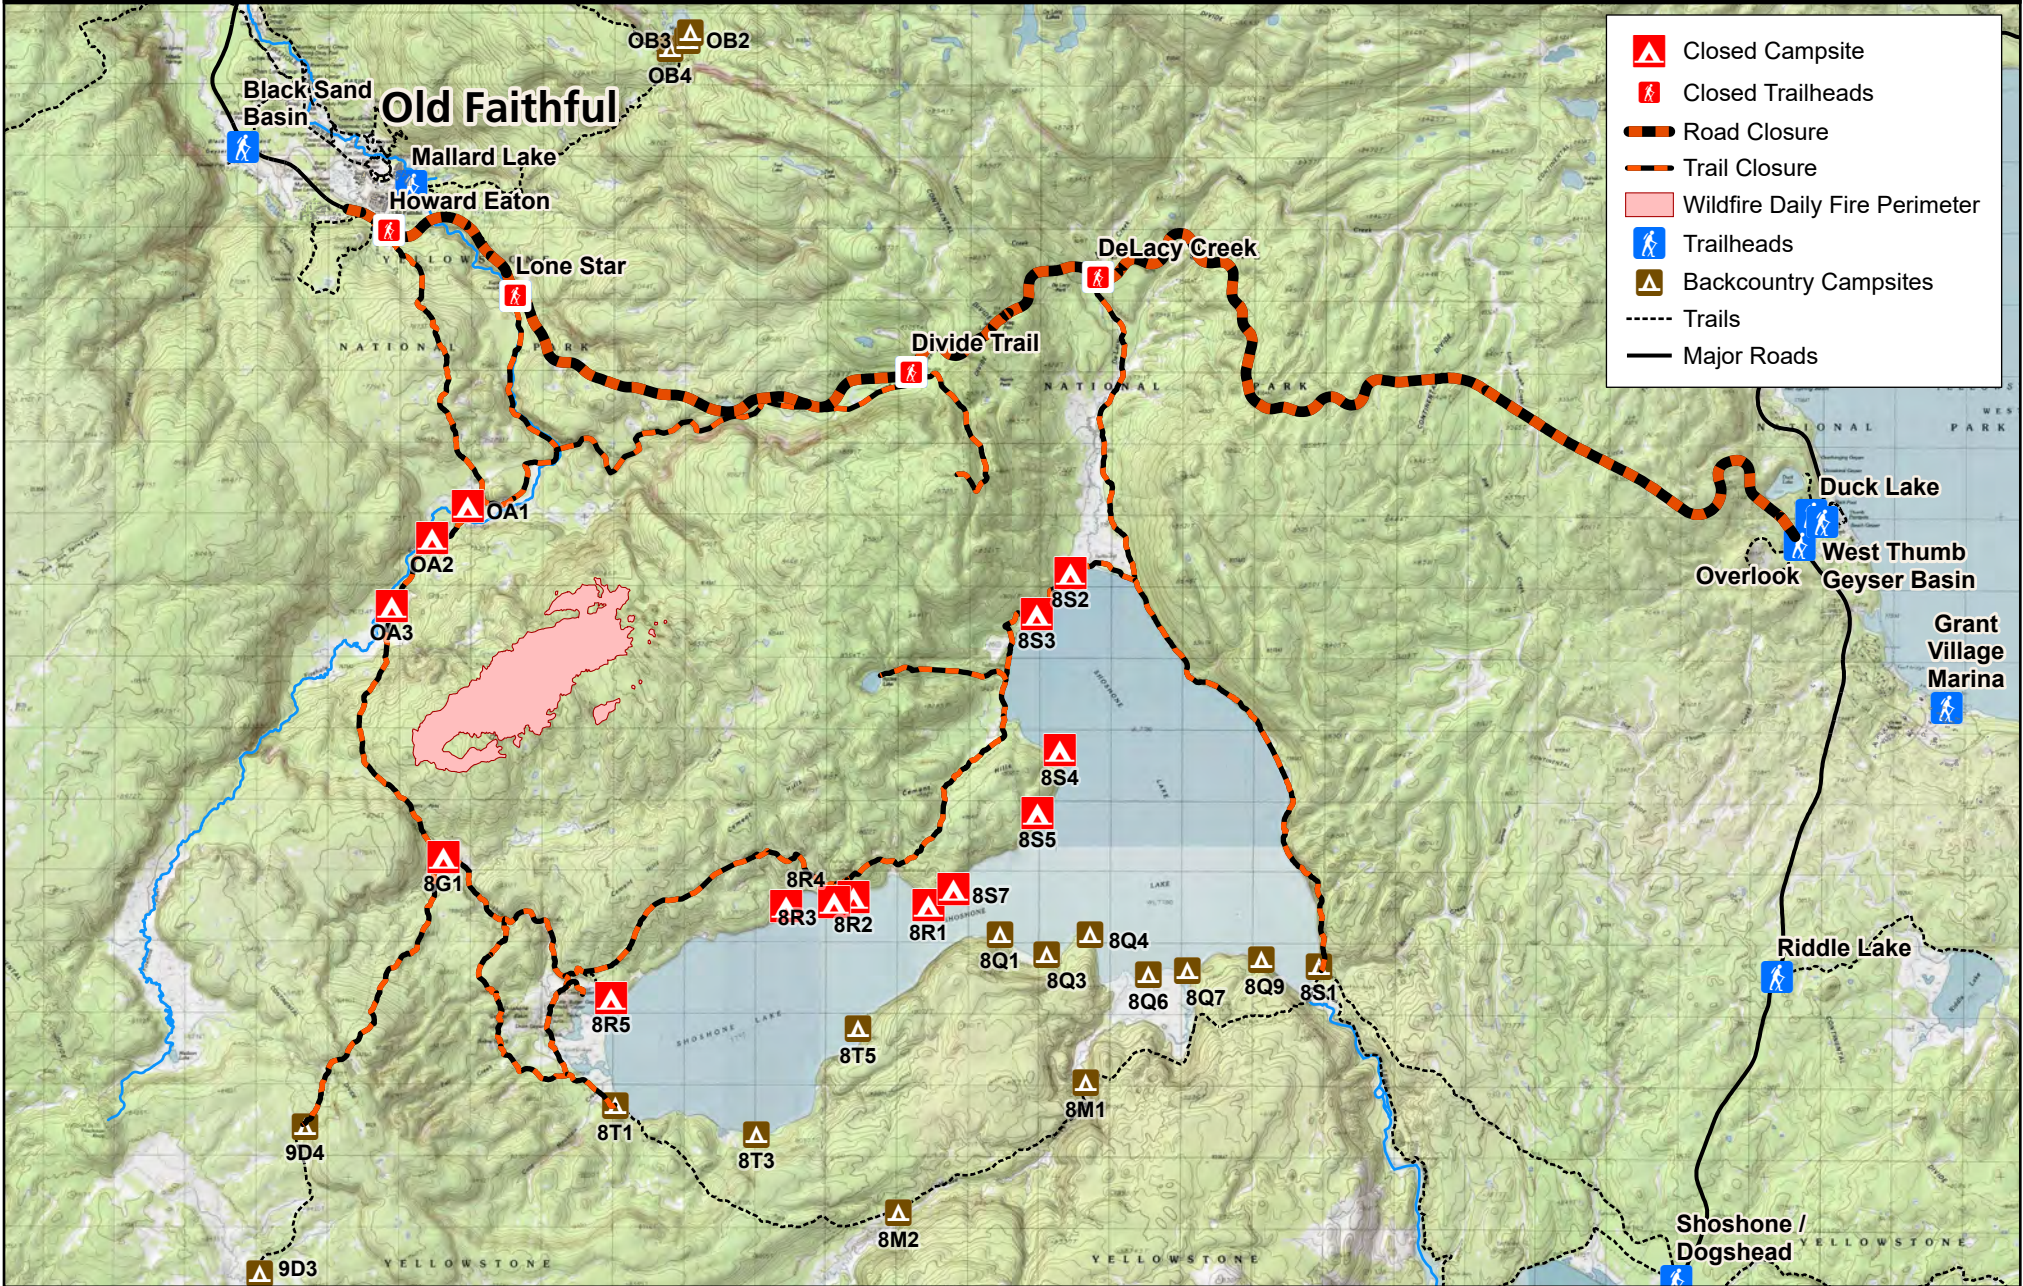

# Lone Star Fire

Updated August 26, 2020

Yellowstone National Park  
National Park Service  
U.S. Department of the Interior

- Closed Campsite
- Closed Trailheads
- Road Closure
- Trail Closure
- Wildfire Daily Fire Perimeter
- Trailheads
- Backcountry Campsites
- Trails
- Major Roads

Northern Rockies  
Remote Situation Unit  
8/26/2020 4:28 AM