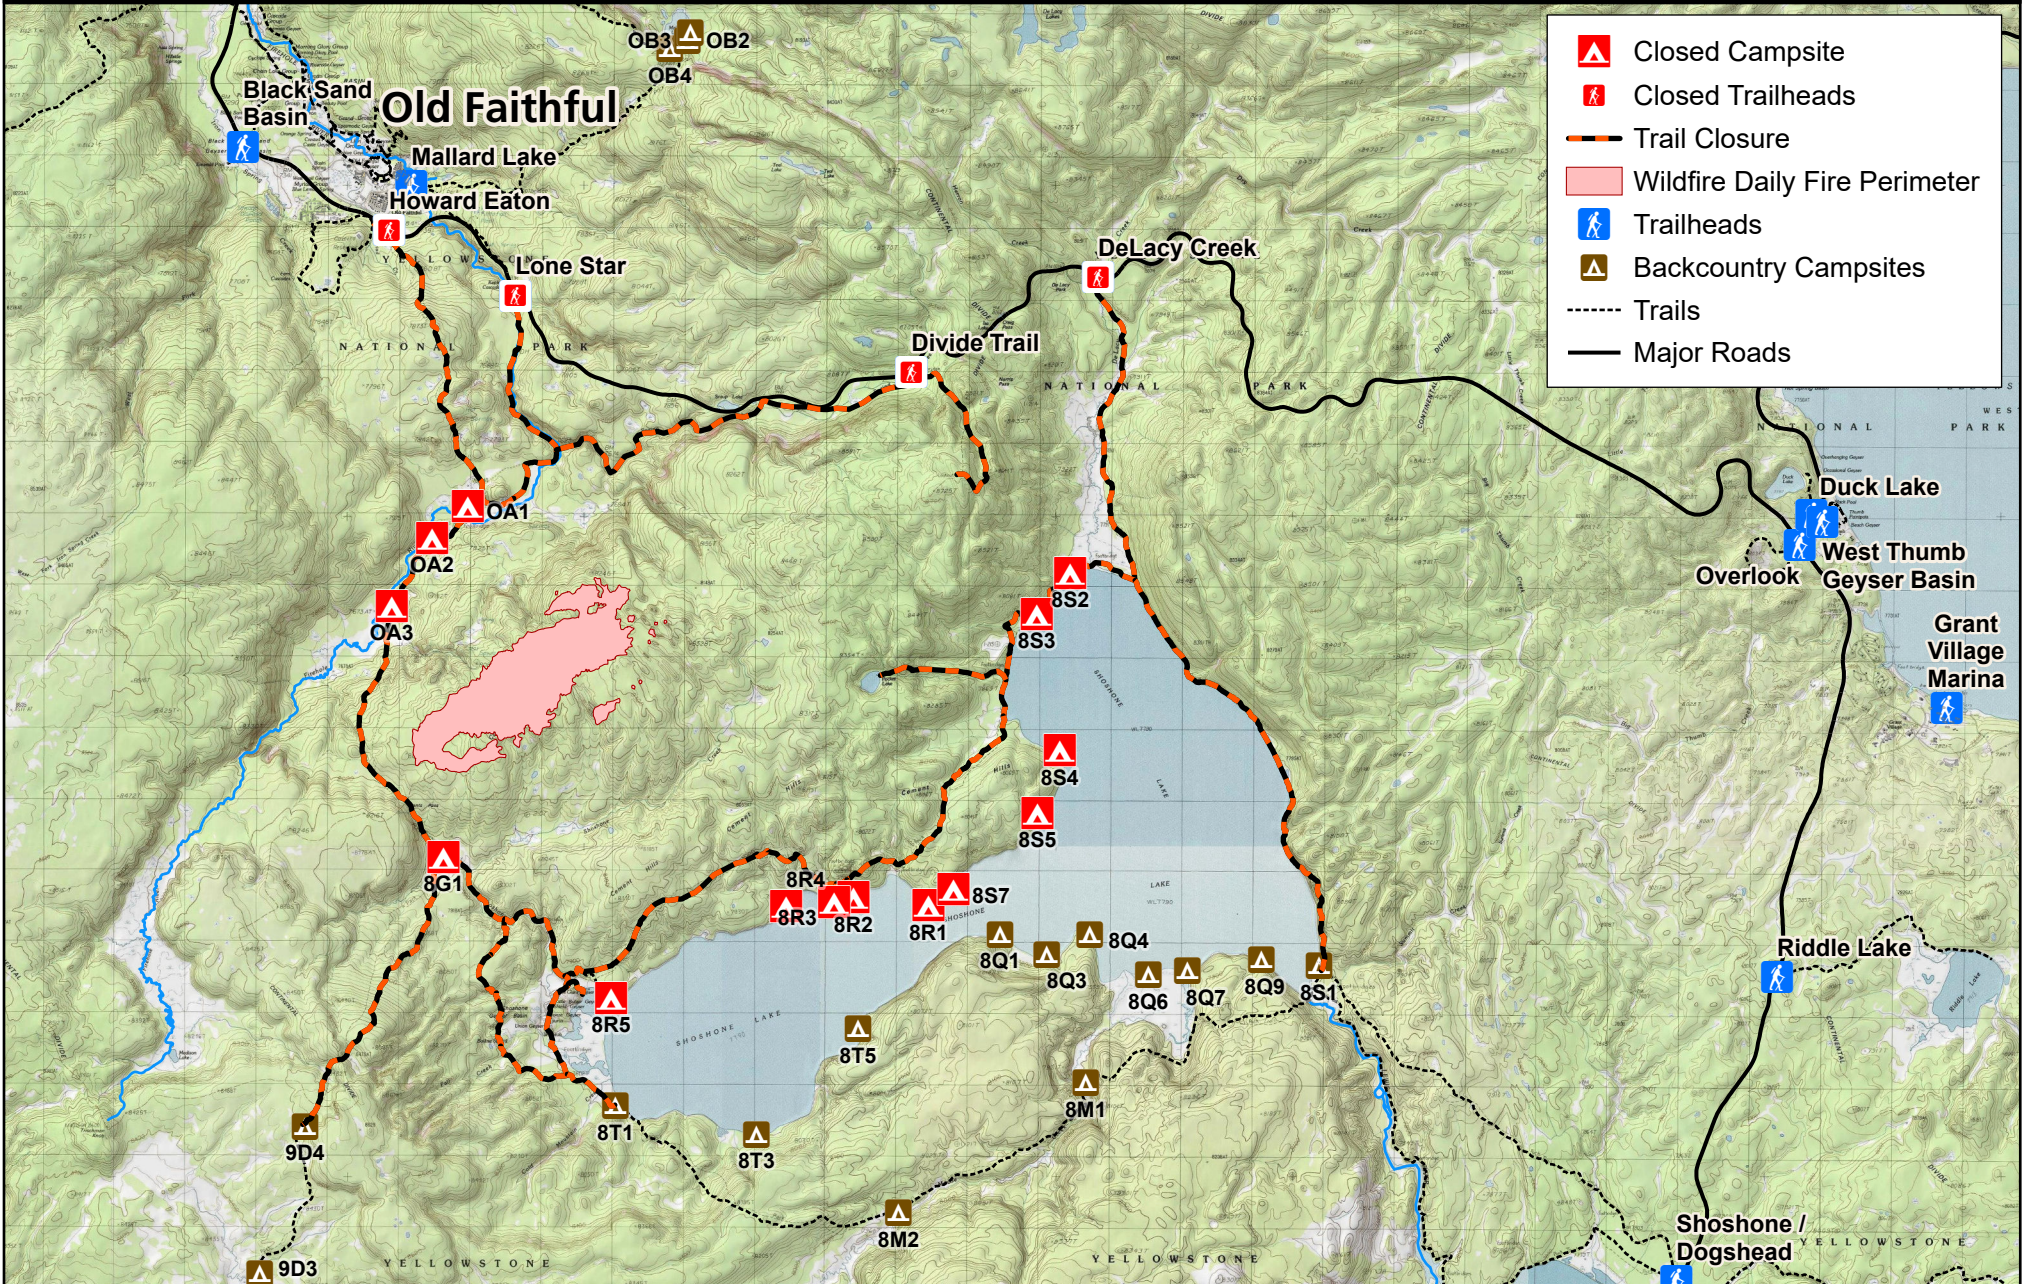

Lone Star Fire

Updated August 27, 2020

Yellowstone National Park
National Park Service
U.S. Department of the Interior

- Closed Campsite
- Closed Trailheads
- Trail Closure
- Wildfire Daily Fire Perimeter
- Trailheads
- Backcountry Campsites
- Trails
- Major Roads

Northern Rockies
Remote Situation Unit
8/27/2020 5:19 AM