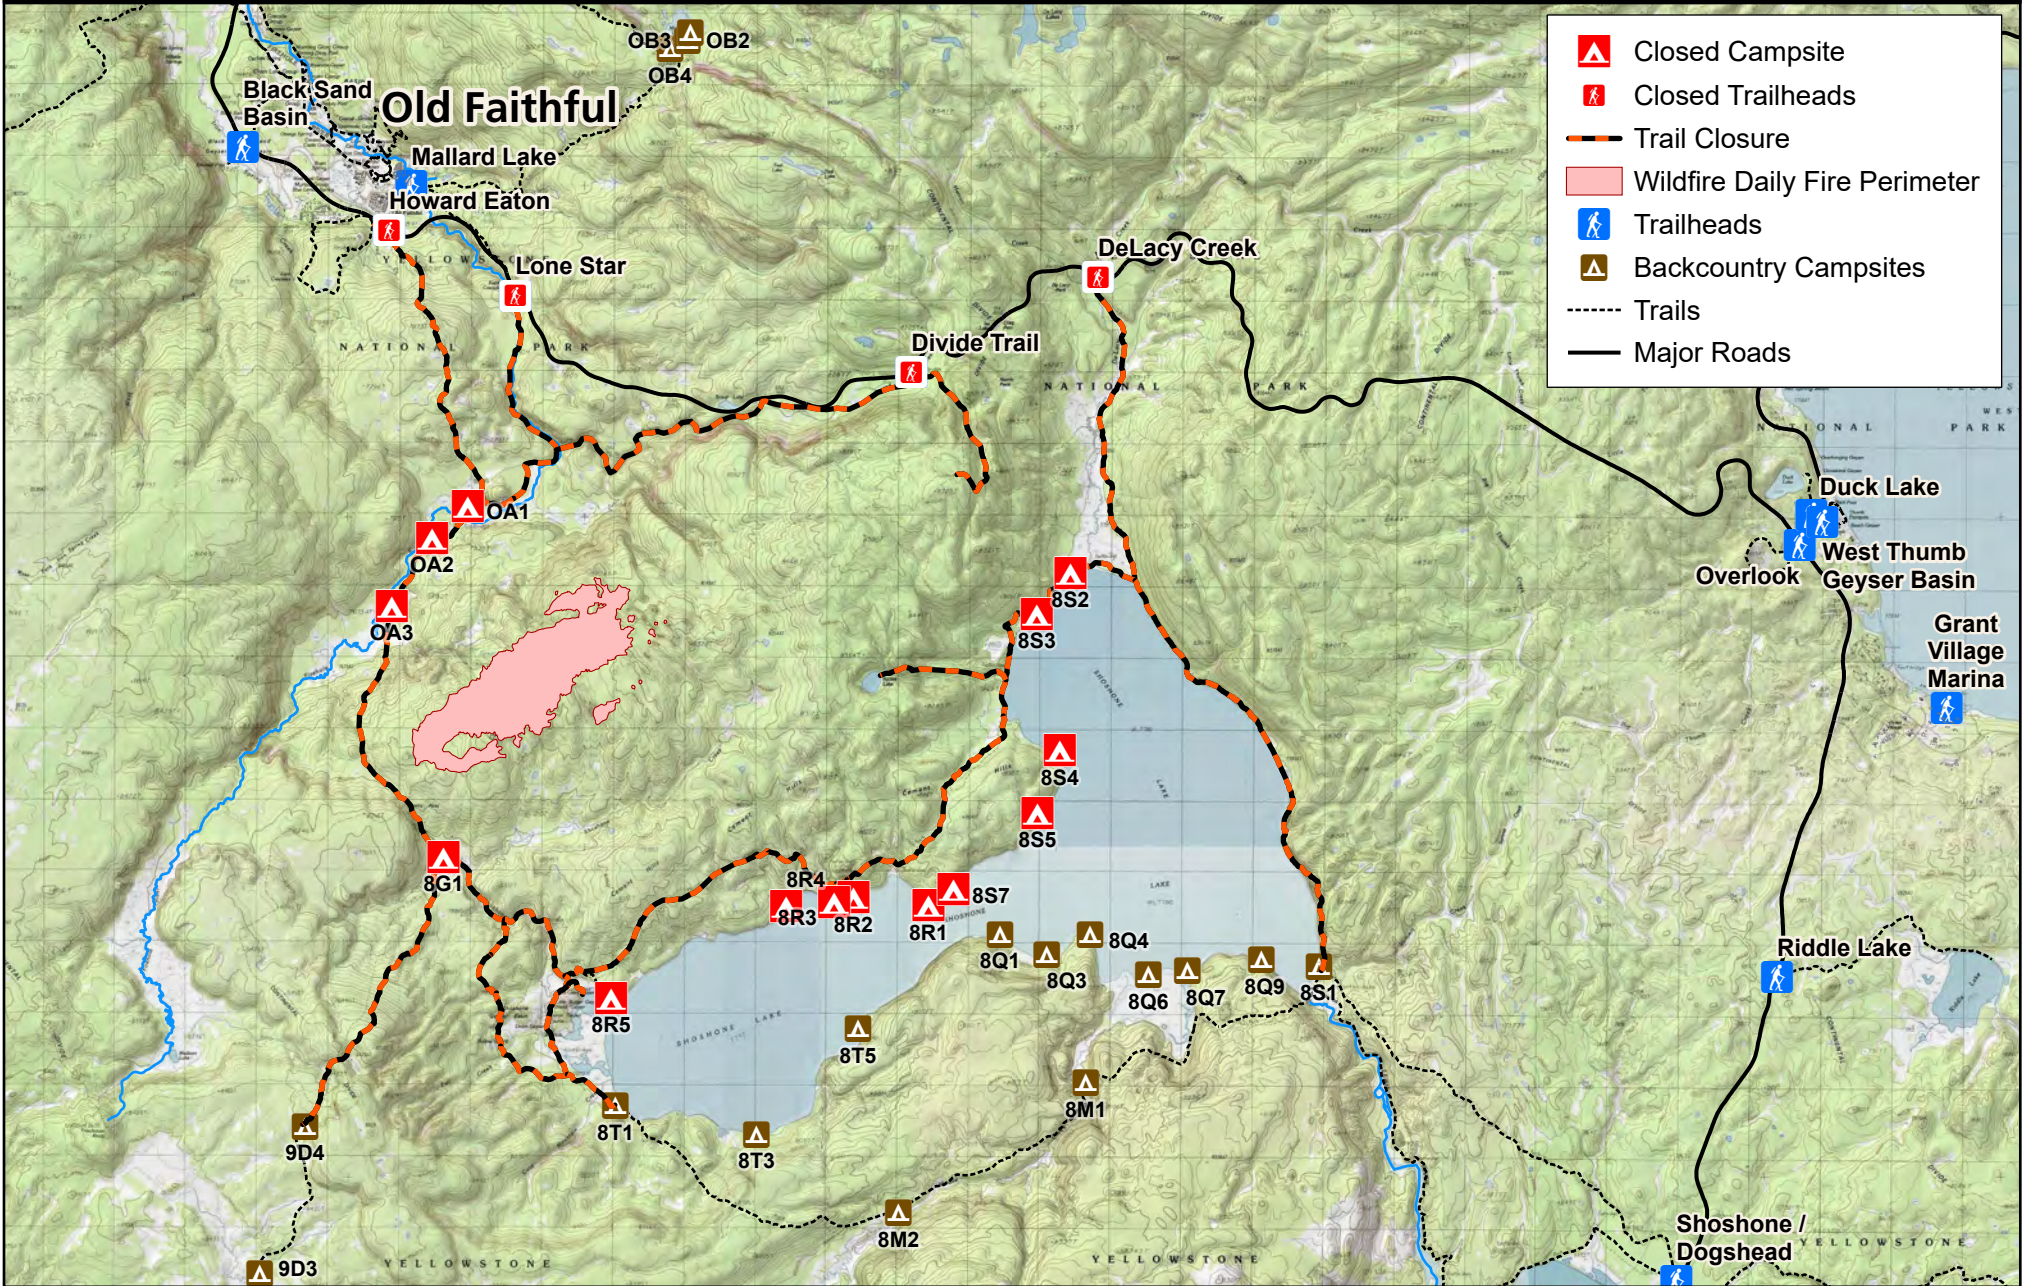

# Lone Star Fire

Updated August 29, 2020

Yellowstone National Park  
National Park Service  
U.S. Department of the Interior

- Closed Campsite
- Closed Trailheads
- Trail Closure
- Wildfire Daily Fire Perimeter
- Trailheads
- Backcountry Campsites
- Trails
- Major Roads

Northern Rockies  
Remote Situation Unit  
8/27/2020 7:26 PM