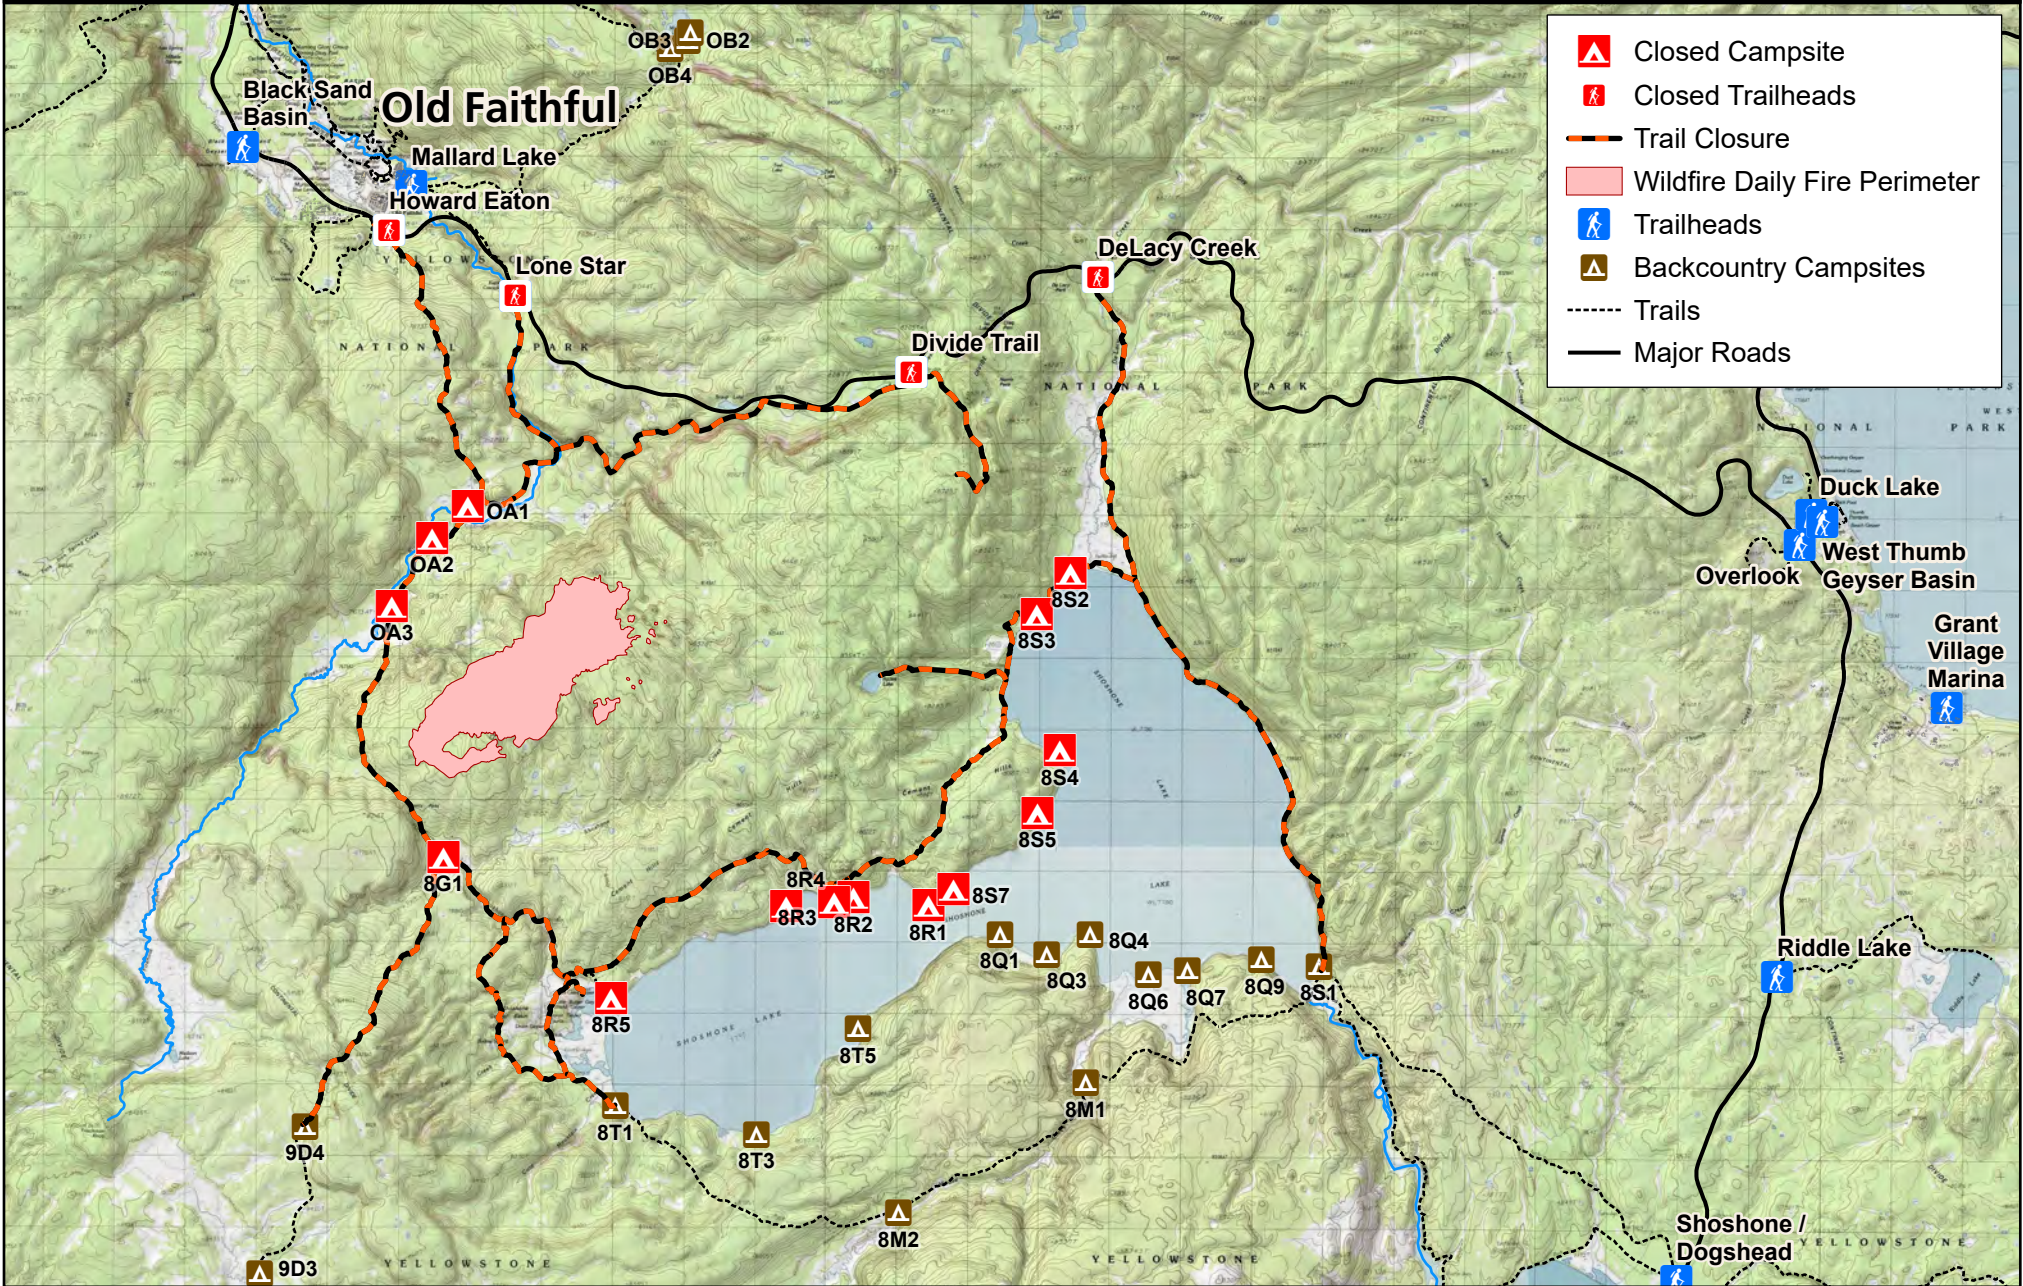

Lone Star Fire

Updated August 30, 2020

Yellowstone National Park
National Park Service
U.S. Department of the Interior

- Closed Campsite
- Closed Trailheads
- Trail Closure
- Wildfire Daily Fire Perimeter
- Trailheads
- Backcountry Campsites
- Trails
- Major Roads

Northern Rockies
Remote Situation Unit
8/29/2020 11:53 AM