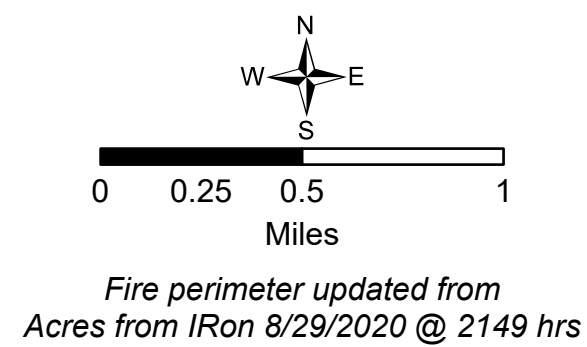

Structures Map
Lone Star
WY-YNP-002006
September 2, 2020
DIV Z

- Cabin
- Picnic Area
- Signs
- YELL Base Data
- Trails
- Roads
- Event Group Layer Point Labels Defined
- Wildfire Daily Fire Perimeter

A. Throop
9/1/2020 2143