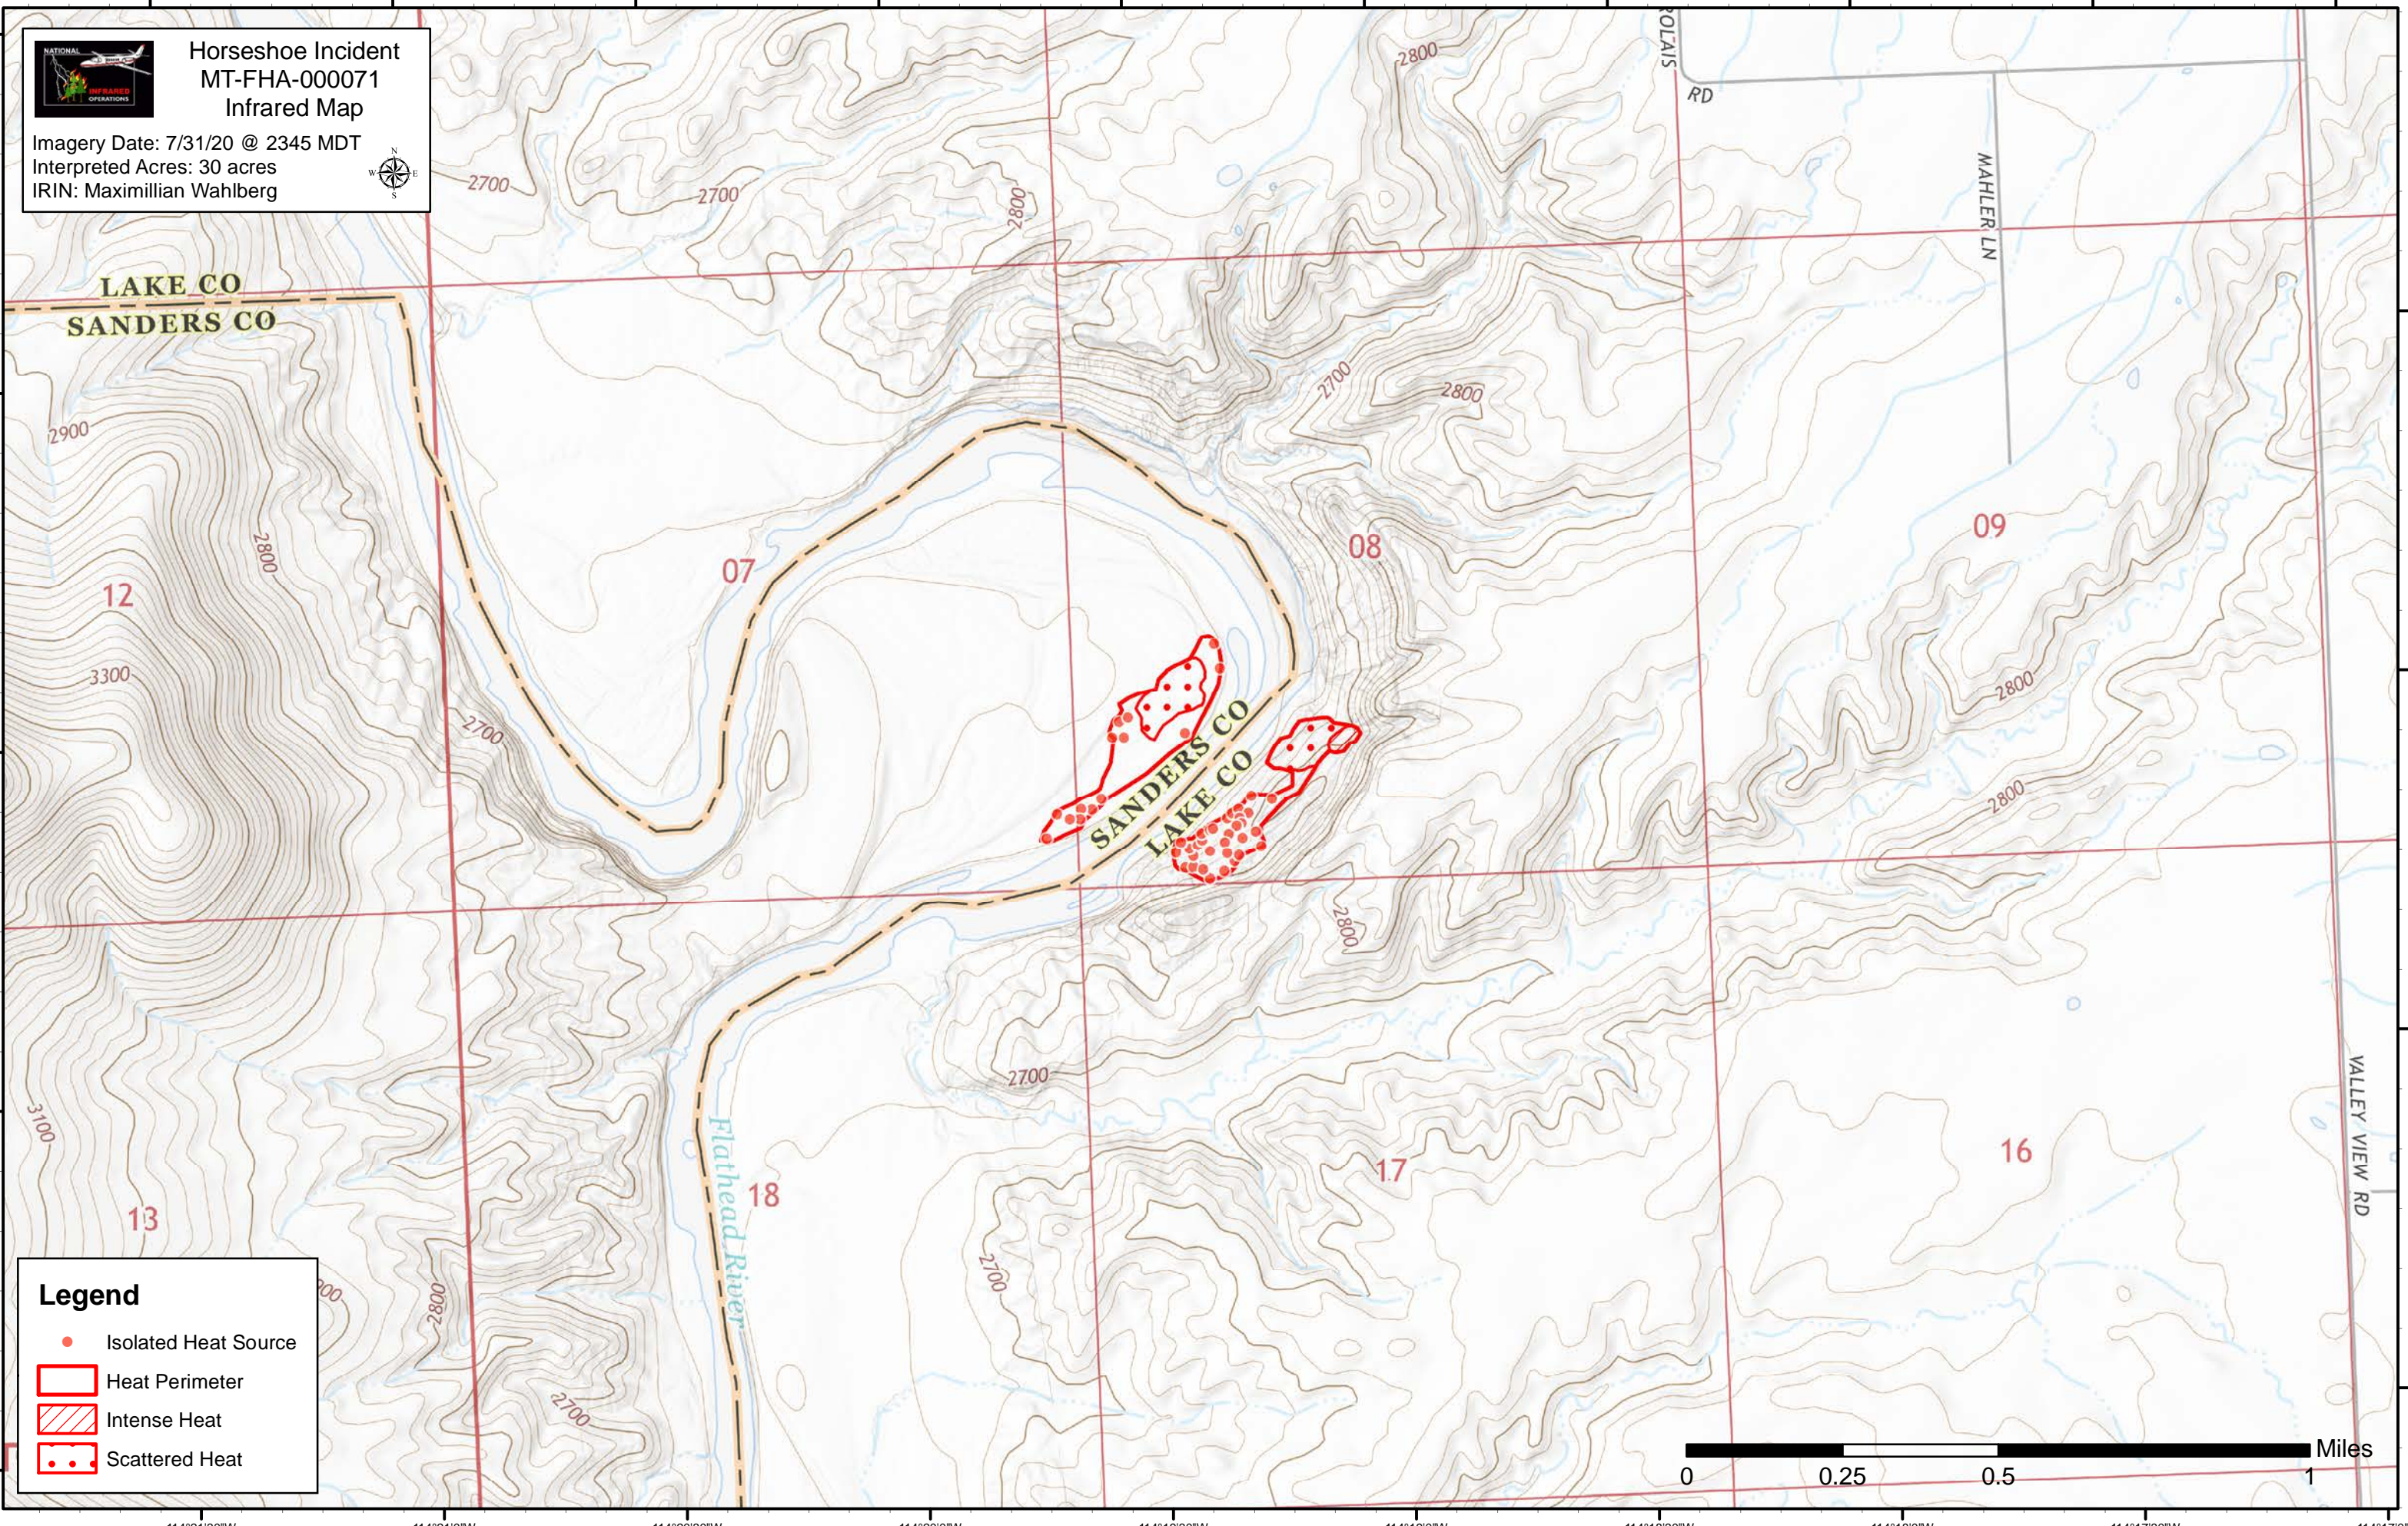

Horseshoe Incident
MT-FHA-000071
Infrared Map

Imagery Date: 7/31/20 @ 2345 MDT
 Interpreted Acres: 30 acres
 IRIN: Maximillian Wahlberg

Legend

- Isolated Heat Source
- Heat Perimeter
- Intense Heat
- Scattered Heat

114°21'30"W 114°21'0"W 114°20'30"W 114°20'0"W 114°19'30"W 114°19'0"W 114°18'30"W 114°18'0"W 114°17'30"W 114°17'0"W

47°36'30"N 47°36'0"N 47°35'30"N 47°35'0"N 47°34'30"N 47°34'0"N