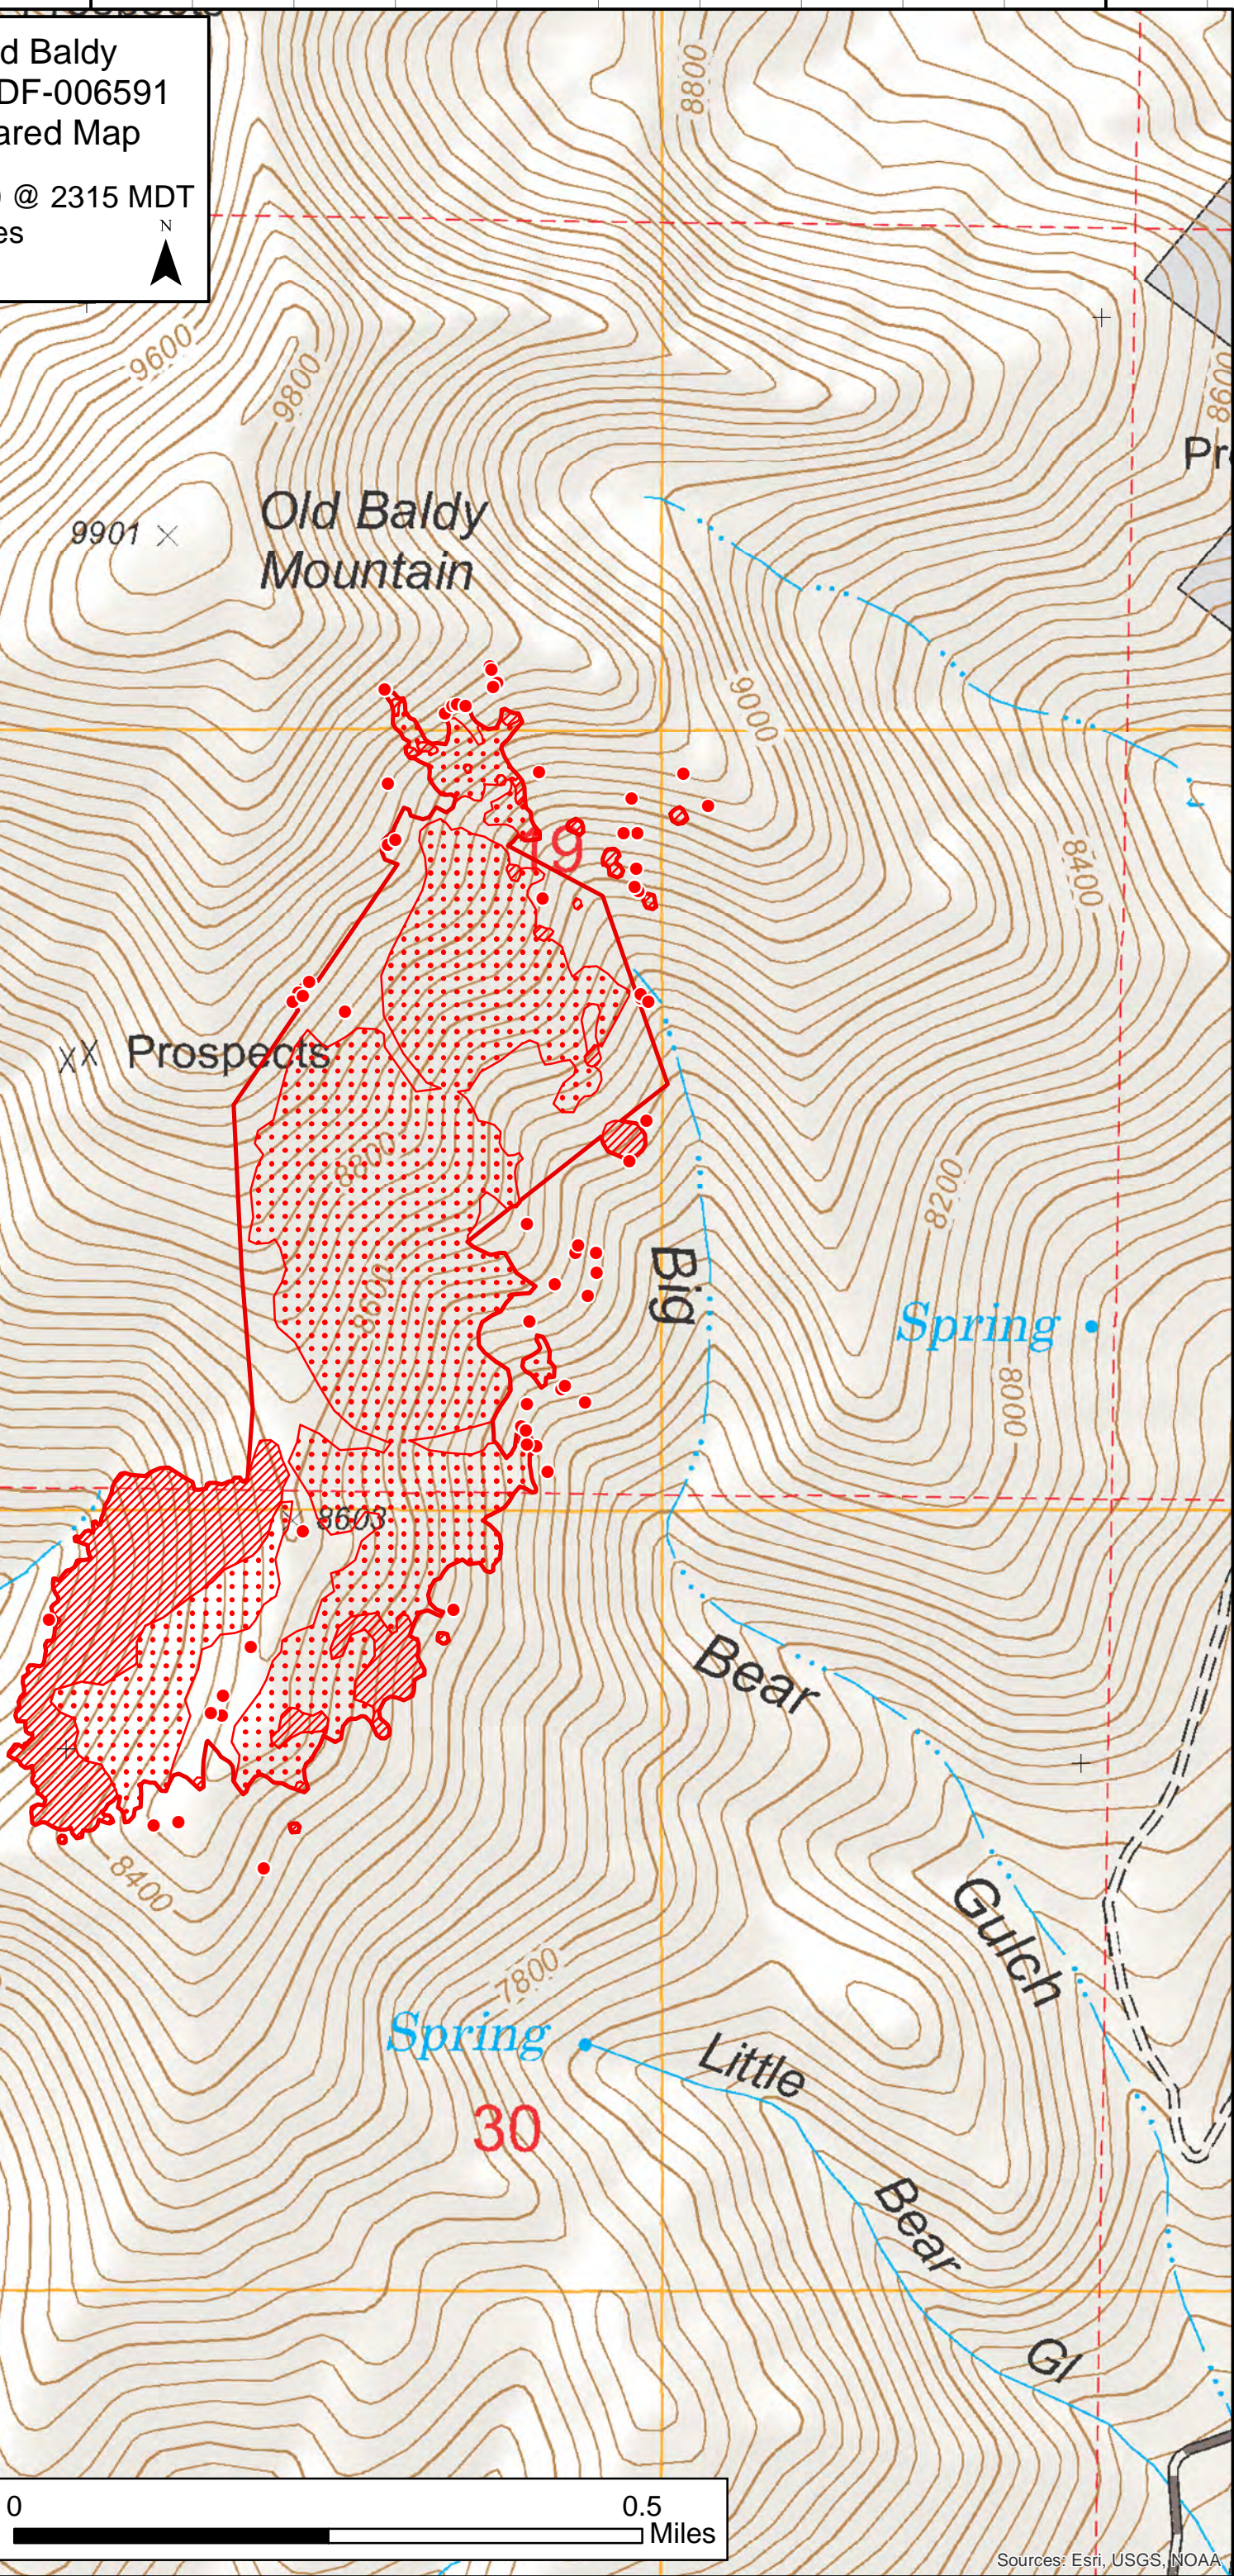

Old Baldy  
MT-BDF-006591  
Infrared Map

Imagery Date: 8/03/2020 @ 2315 MDT  
Interpreted Size: 129 acres  
IRIN: Elise Bowne

45°3'0"N

45°3'0"N

45°3'0"N

45°3'0"N

REST

Old Baldy Mountain

9901 X

XX Prospects

Big Bear

Spring

Bear

Gulch

Little Bear

Gulch

GI

30

- Isolated Heat Sources
- Intense Heat
- Scattered Heat
- Heat Perimeter