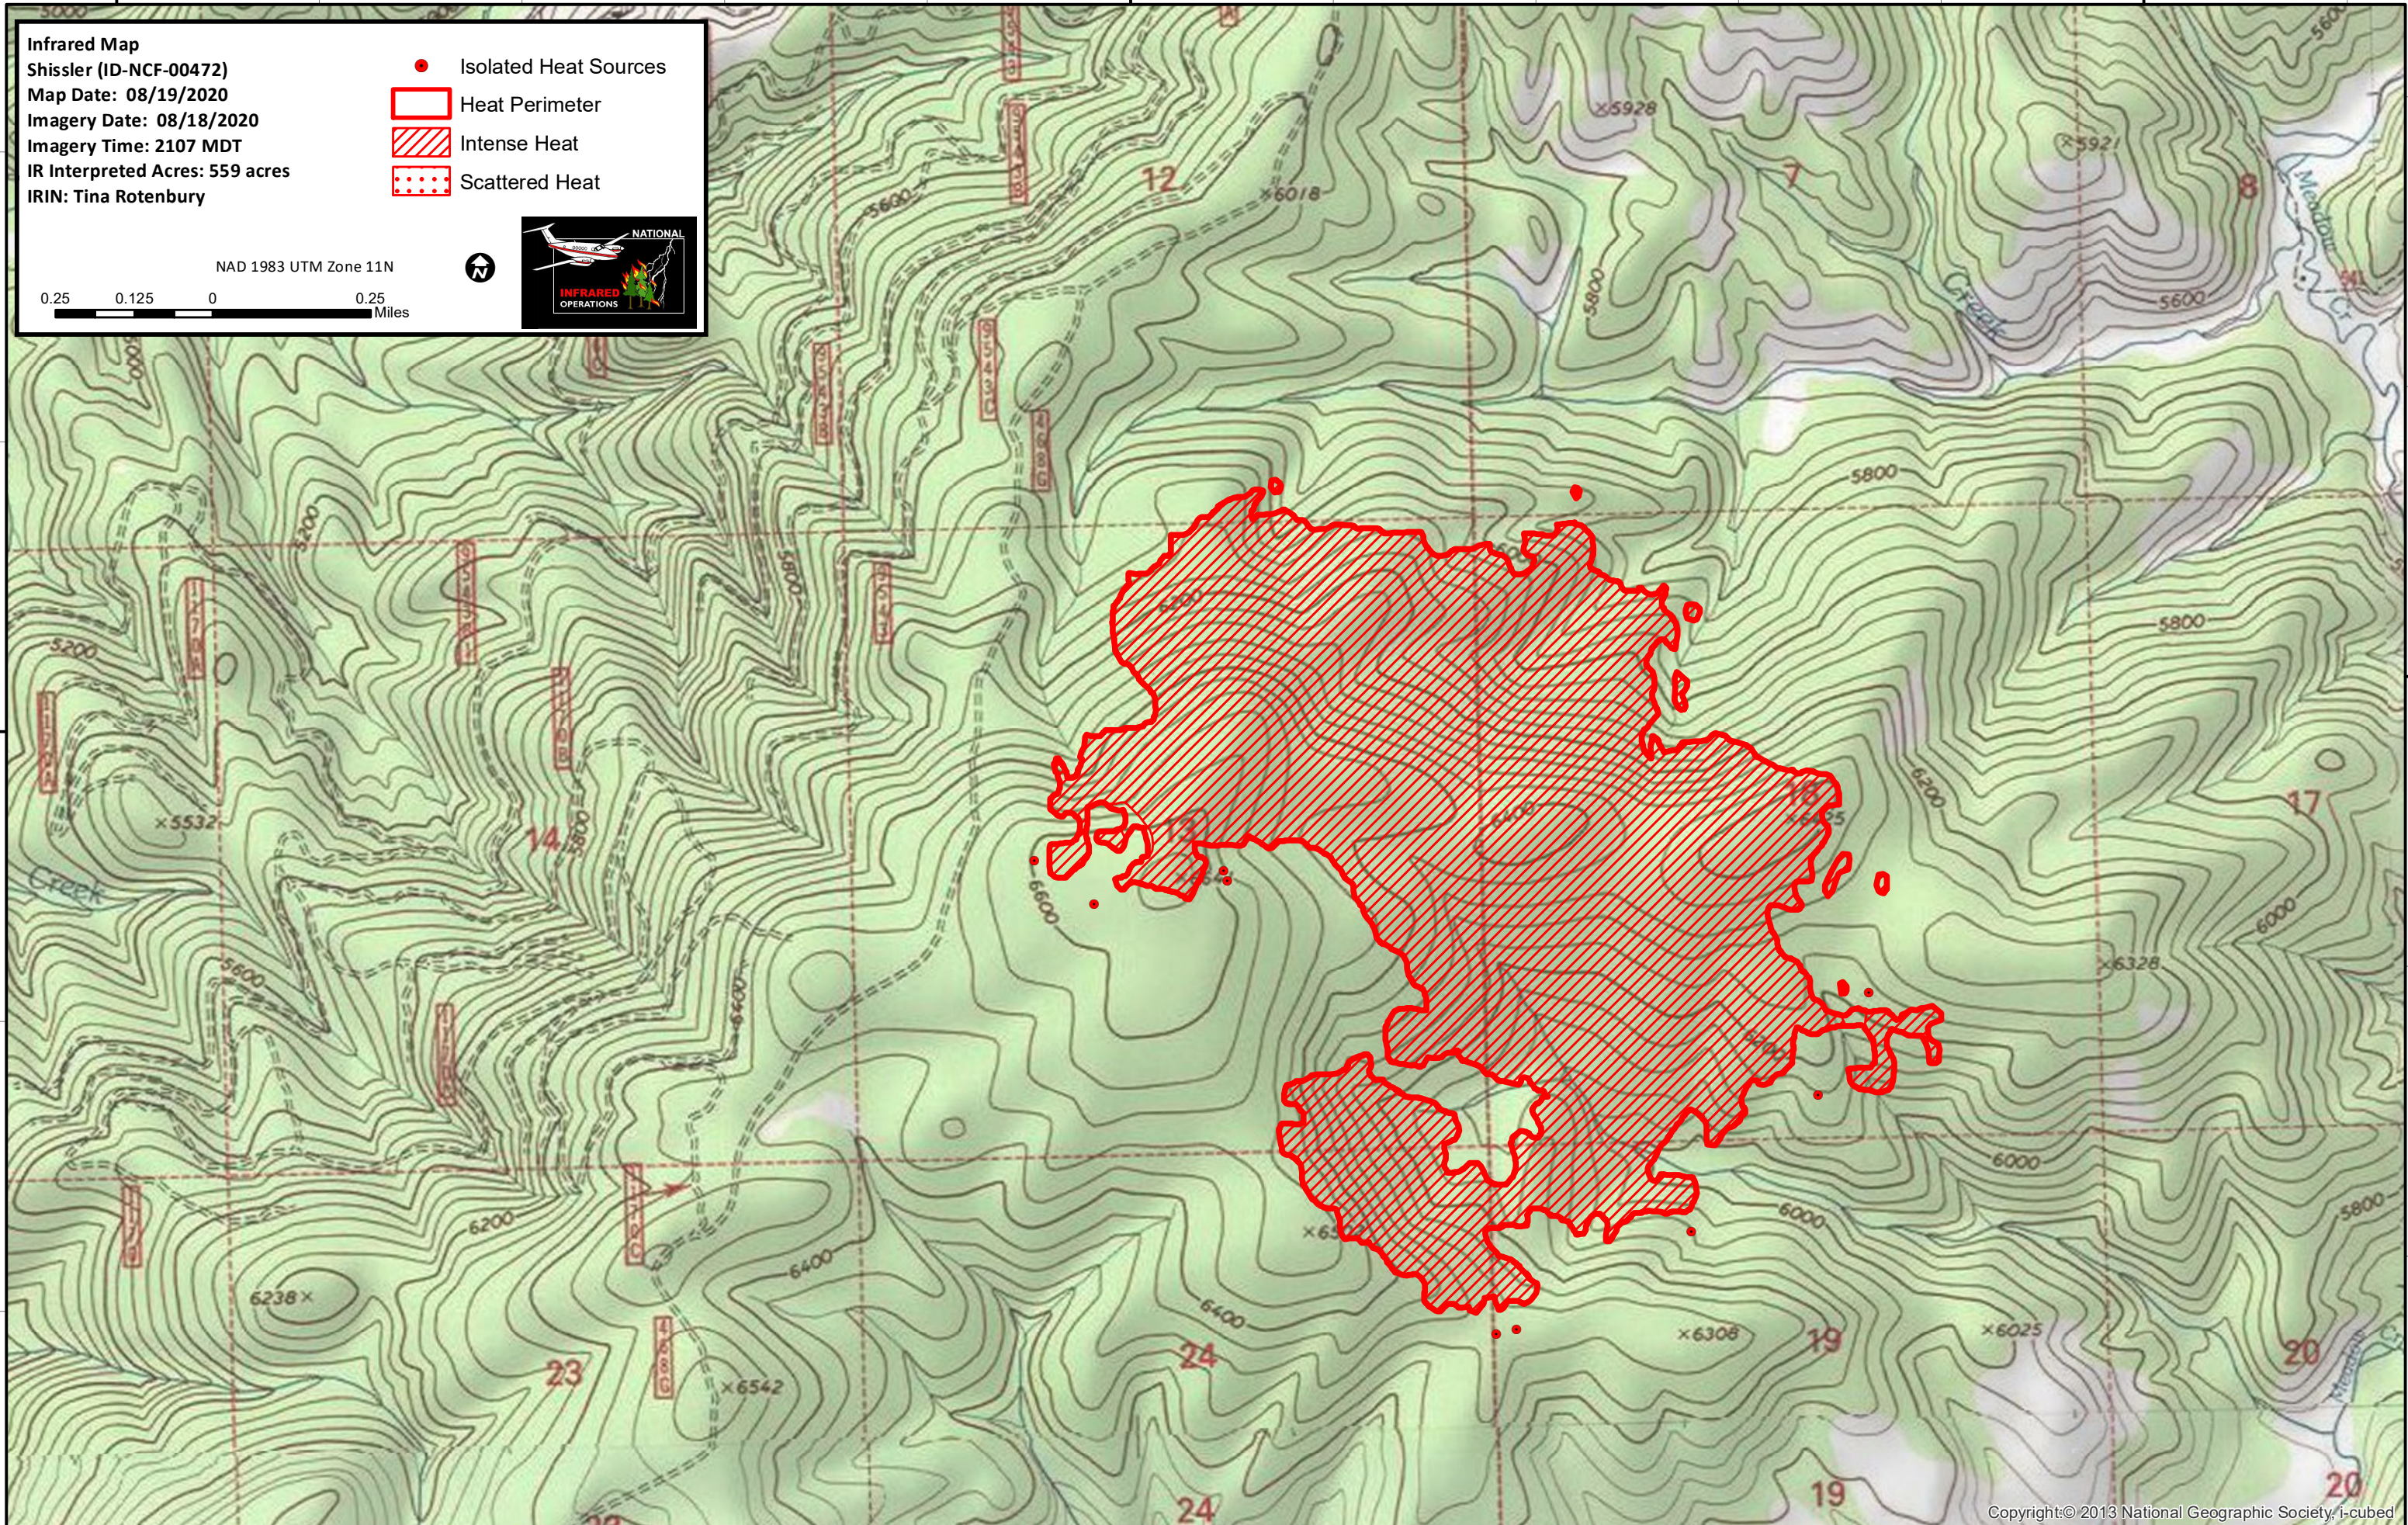

115°12'0"W

115°10'0"W

115°8'0"W

Infrared Map
 Shissler (ID-NCF-00472)
 Map Date: 08/19/2020
 Imagery Date: 08/18/2020
 Imagery Time: 2107 MDT
 IR Interpreted Acres: 559 acres
 IRIN: Tina Rotenbury

- Isolated Heat Sources
- Heat Perimeter
- Intense Heat
- Scattered Heat

NAD 1983 UTM Zone 11N

0.25 0.125 0 0.25 Miles

45°46'0"N

45°46'0"N

115°12'0"W

115°10'0"W

115°8'0"W