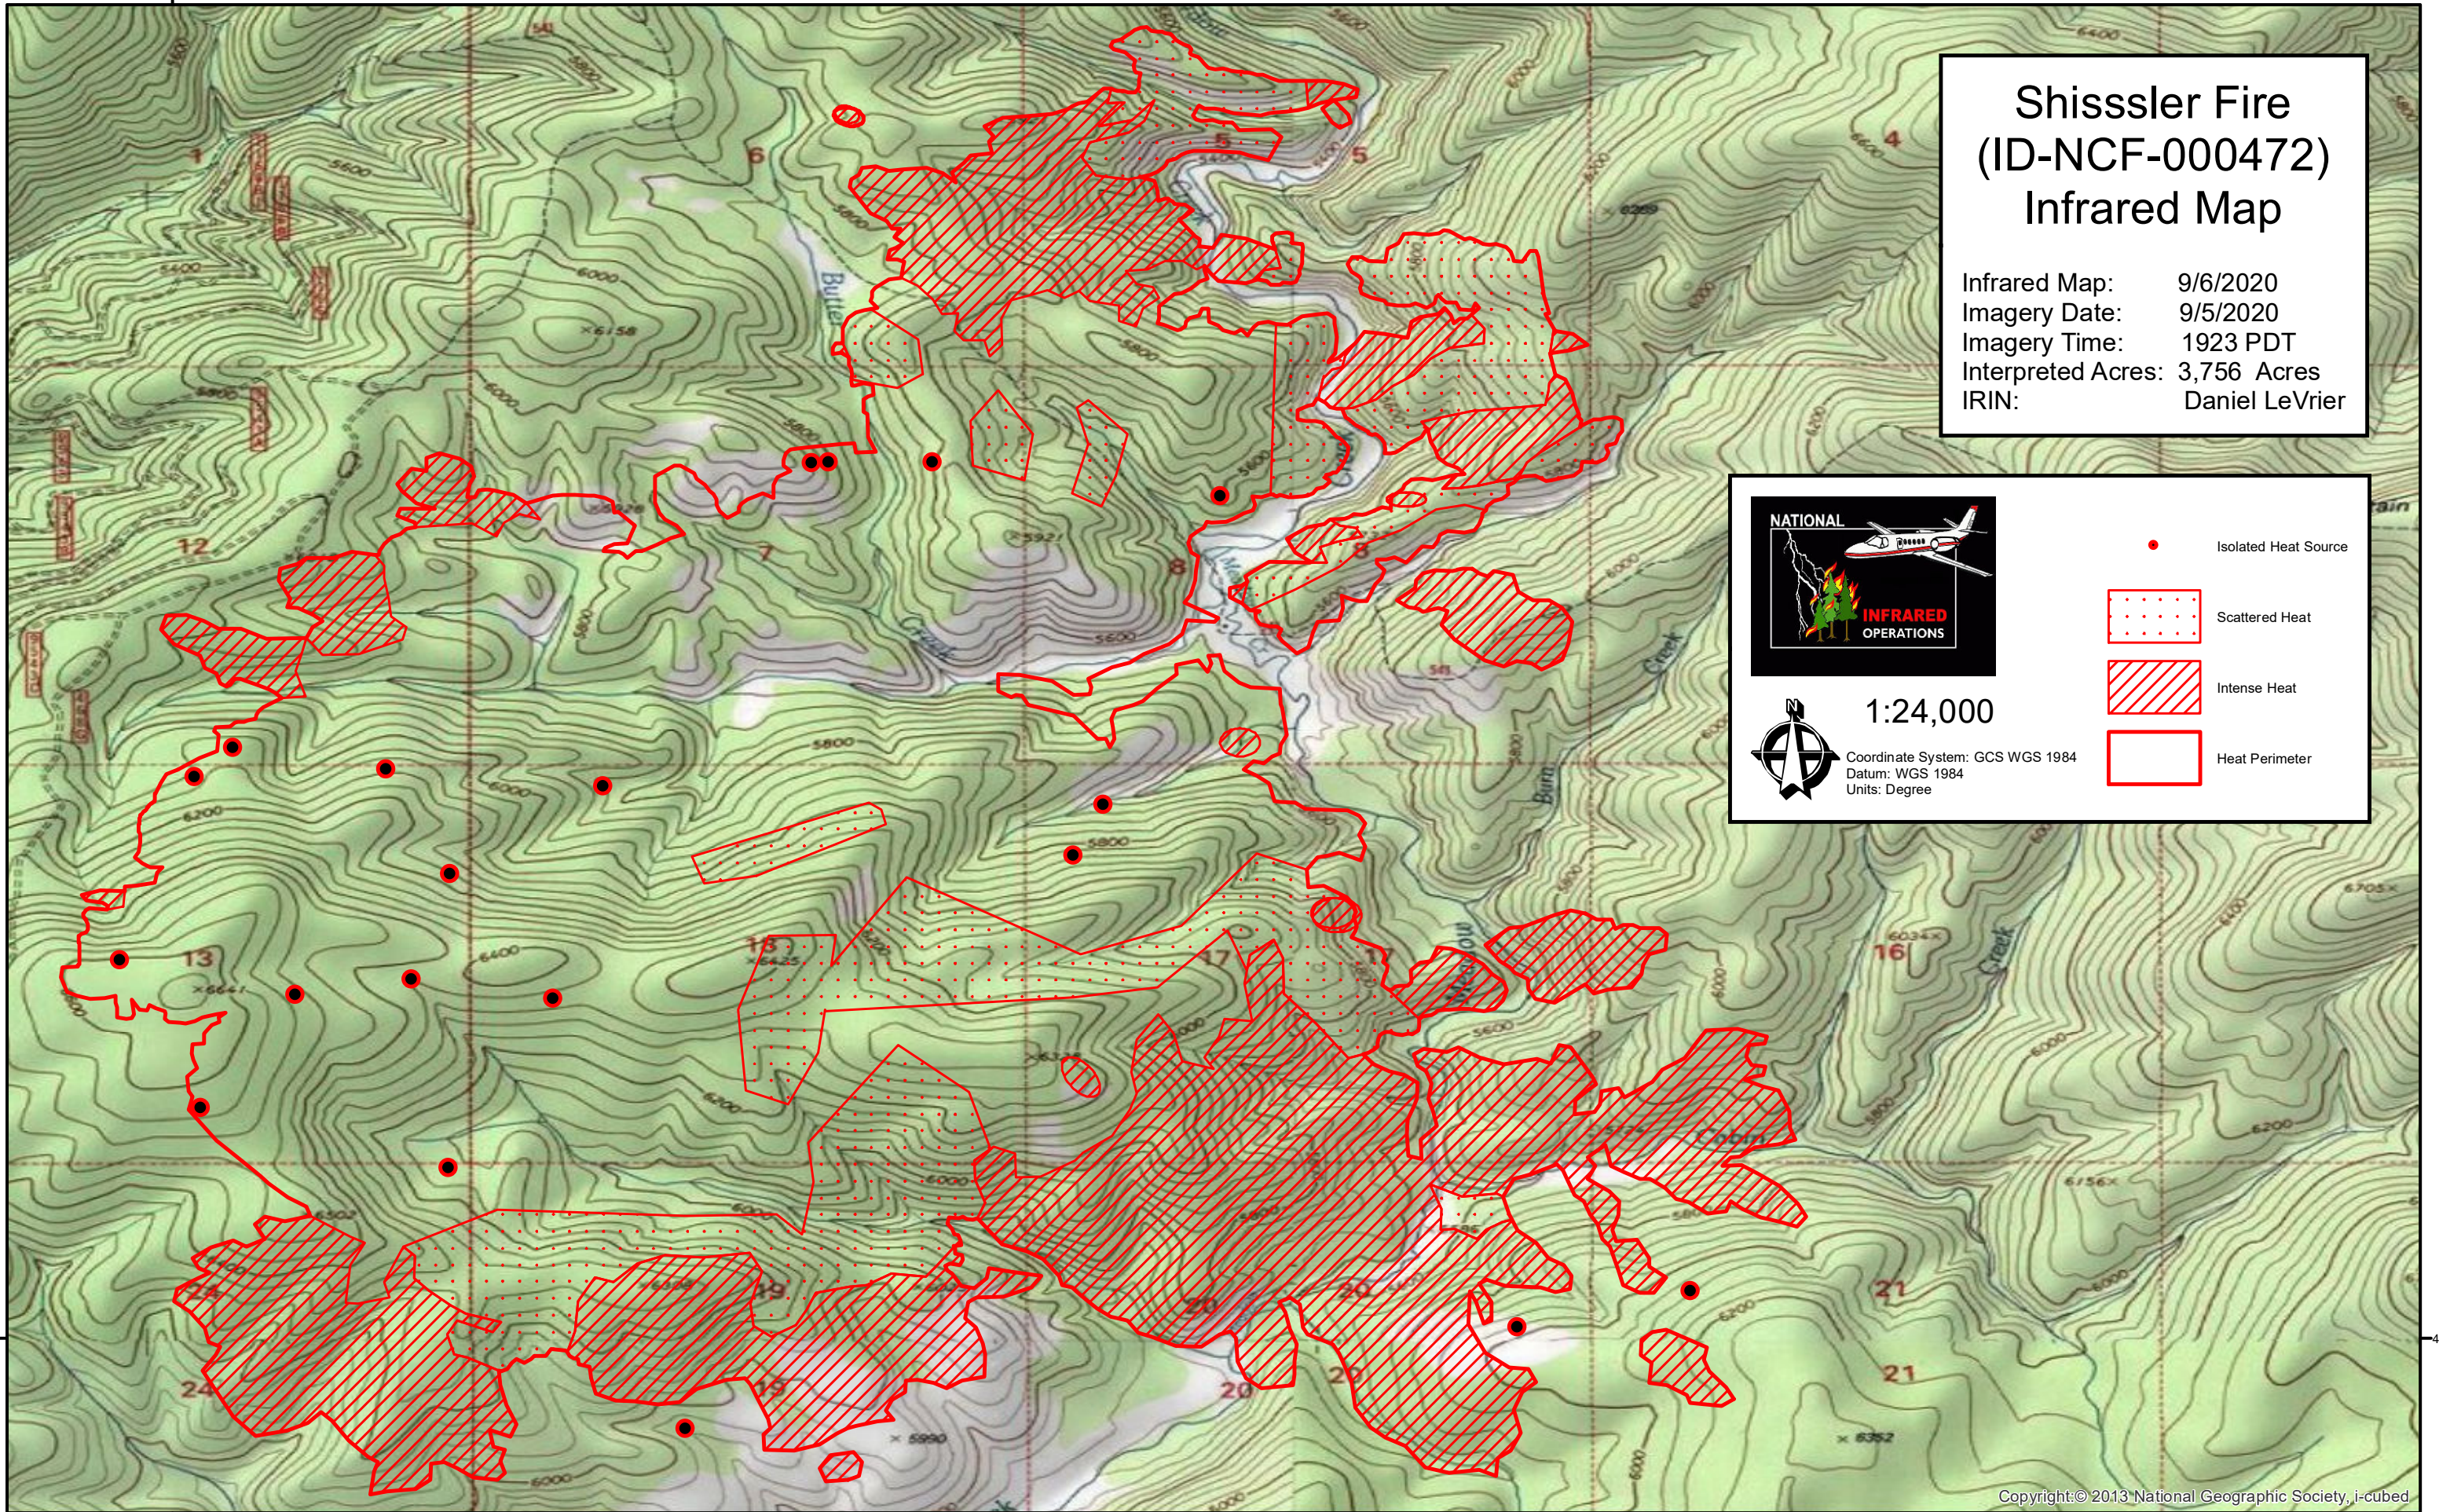

115°10'0"W

# Shissler Fire (ID-NCF-000472) Infrared Map

Infrared Map: 9/6/2020  
 Imagery Date: 9/5/2020  
 Imagery Time: 1923 PDT  
 Interpreted Acres: 3,756 Acres  
 IRIN: Daniel LeVrier

- Isolated Heat Source
- Scattered Heat
- Intense Heat
- Heat Perimeter

1:24,000

Coordinate System: GCS WGS 1984  
 Datum: WGS 1984  
 Units: Degree

45°45'0"N

45°45'0"N

115°10'0"W