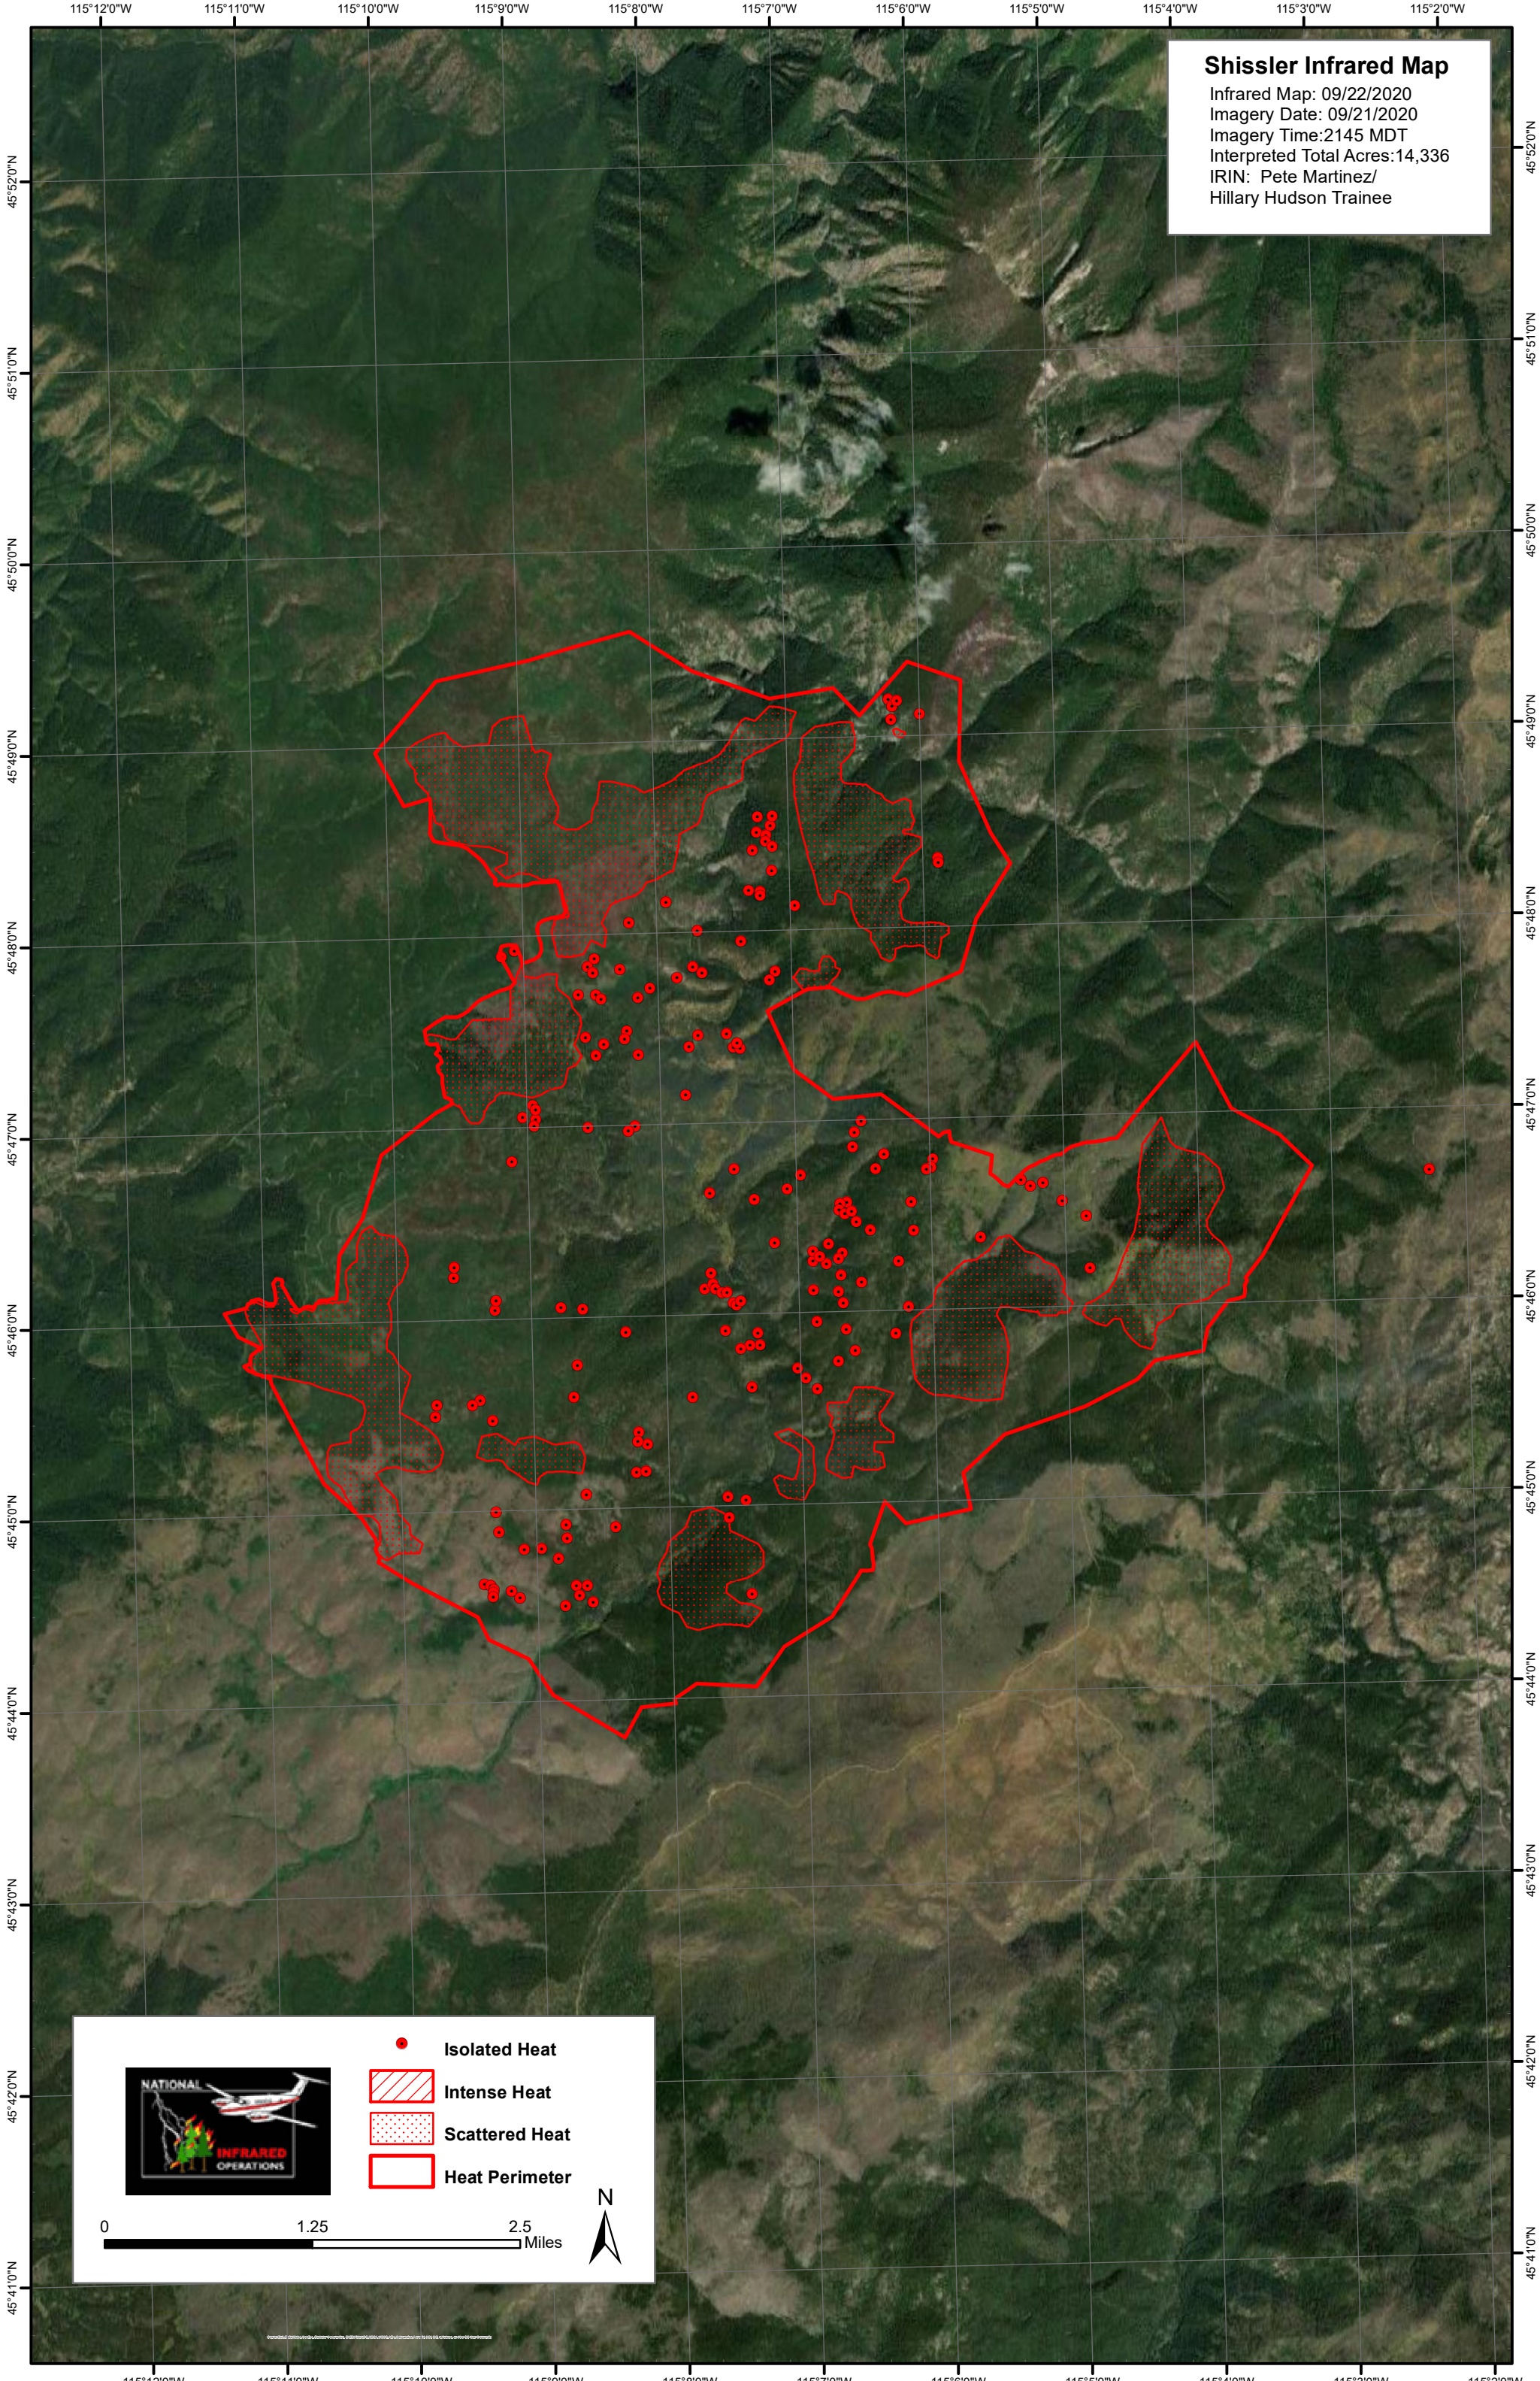

Shissler Infrared Map

Infrared Map: 09/22/2020
Imagery Date: 09/21/2020
Imagery Time: 2145 MDT
Interpreted Total Acres: 14,336
IRIN: Pete Martinez/
Hillary Hudson Trainee

-  Isolated Heat
-  Intense Heat
-  Scattered Heat
-  Heat Perimeter