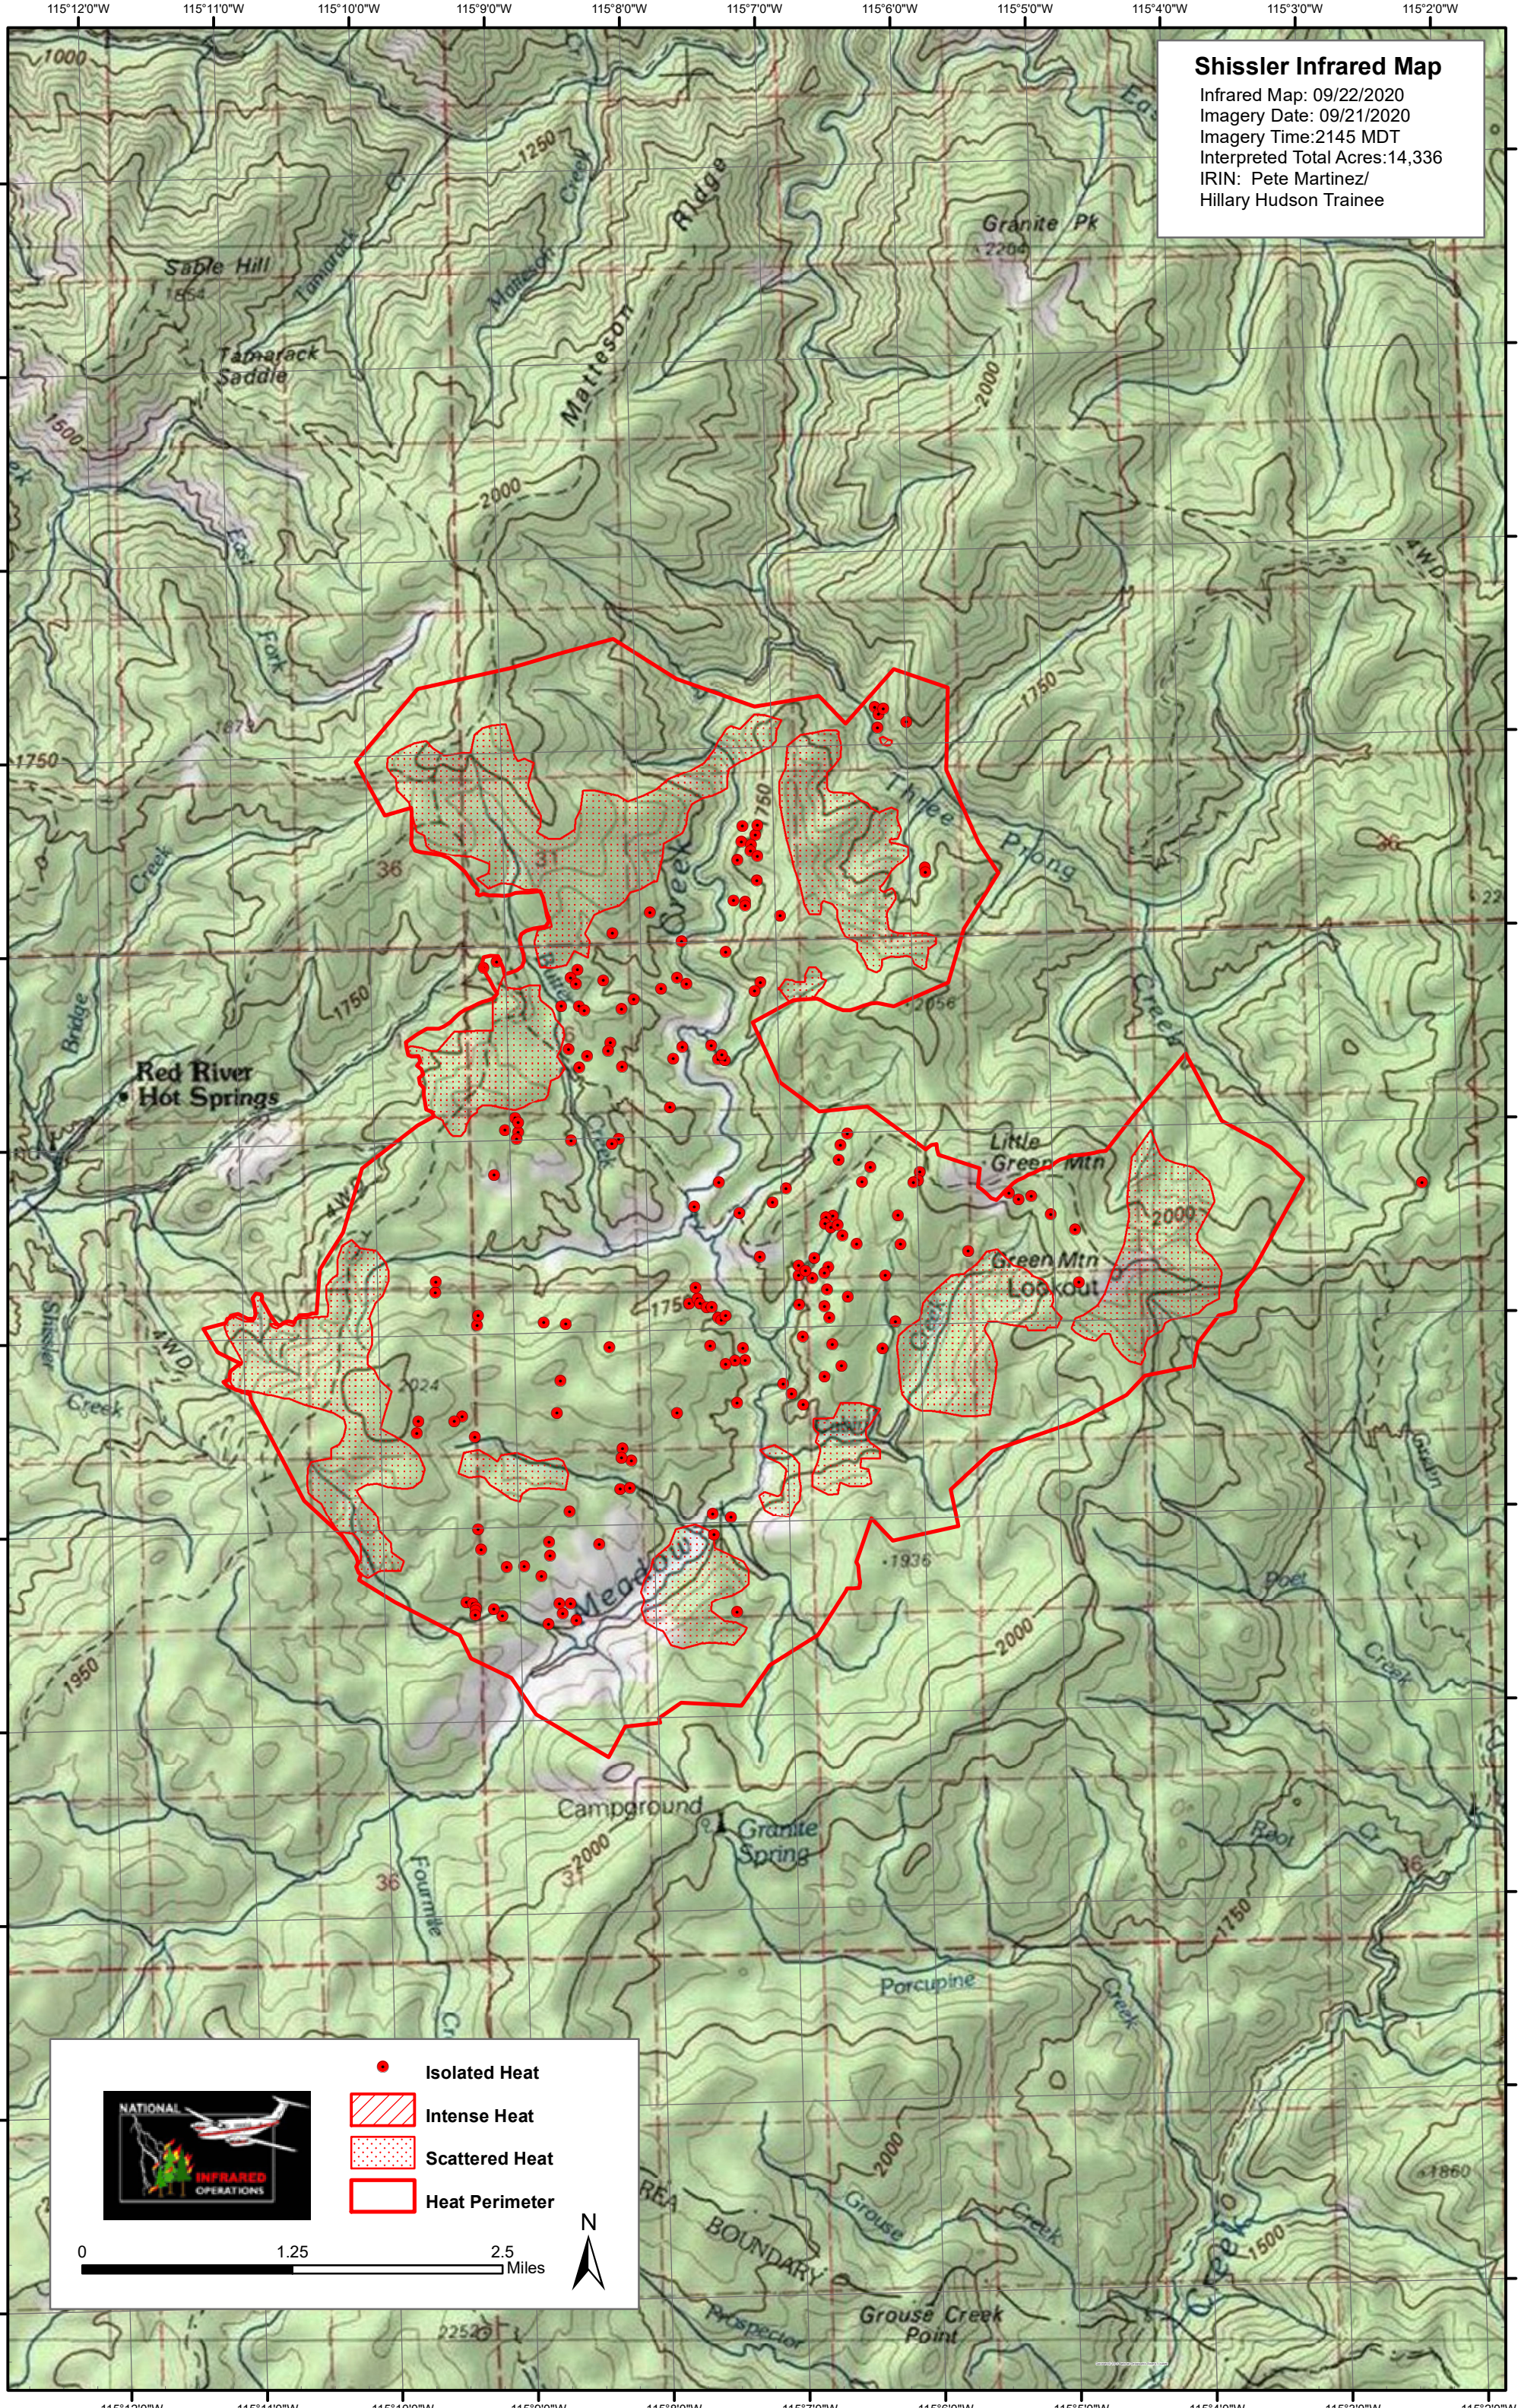

### Shissler Infrared Map

Infrared Map: 09/22/2020  
Imagery Date: 09/21/2020  
Imagery Time: 2145 MDT  
Interpreted Total Acres: 14,336  
IRIN: Pete Martinez/  
Hillary Hudson Trainee

- Isolated Heat
- Intense Heat
- Scattered Heat
- Heat Perimeter