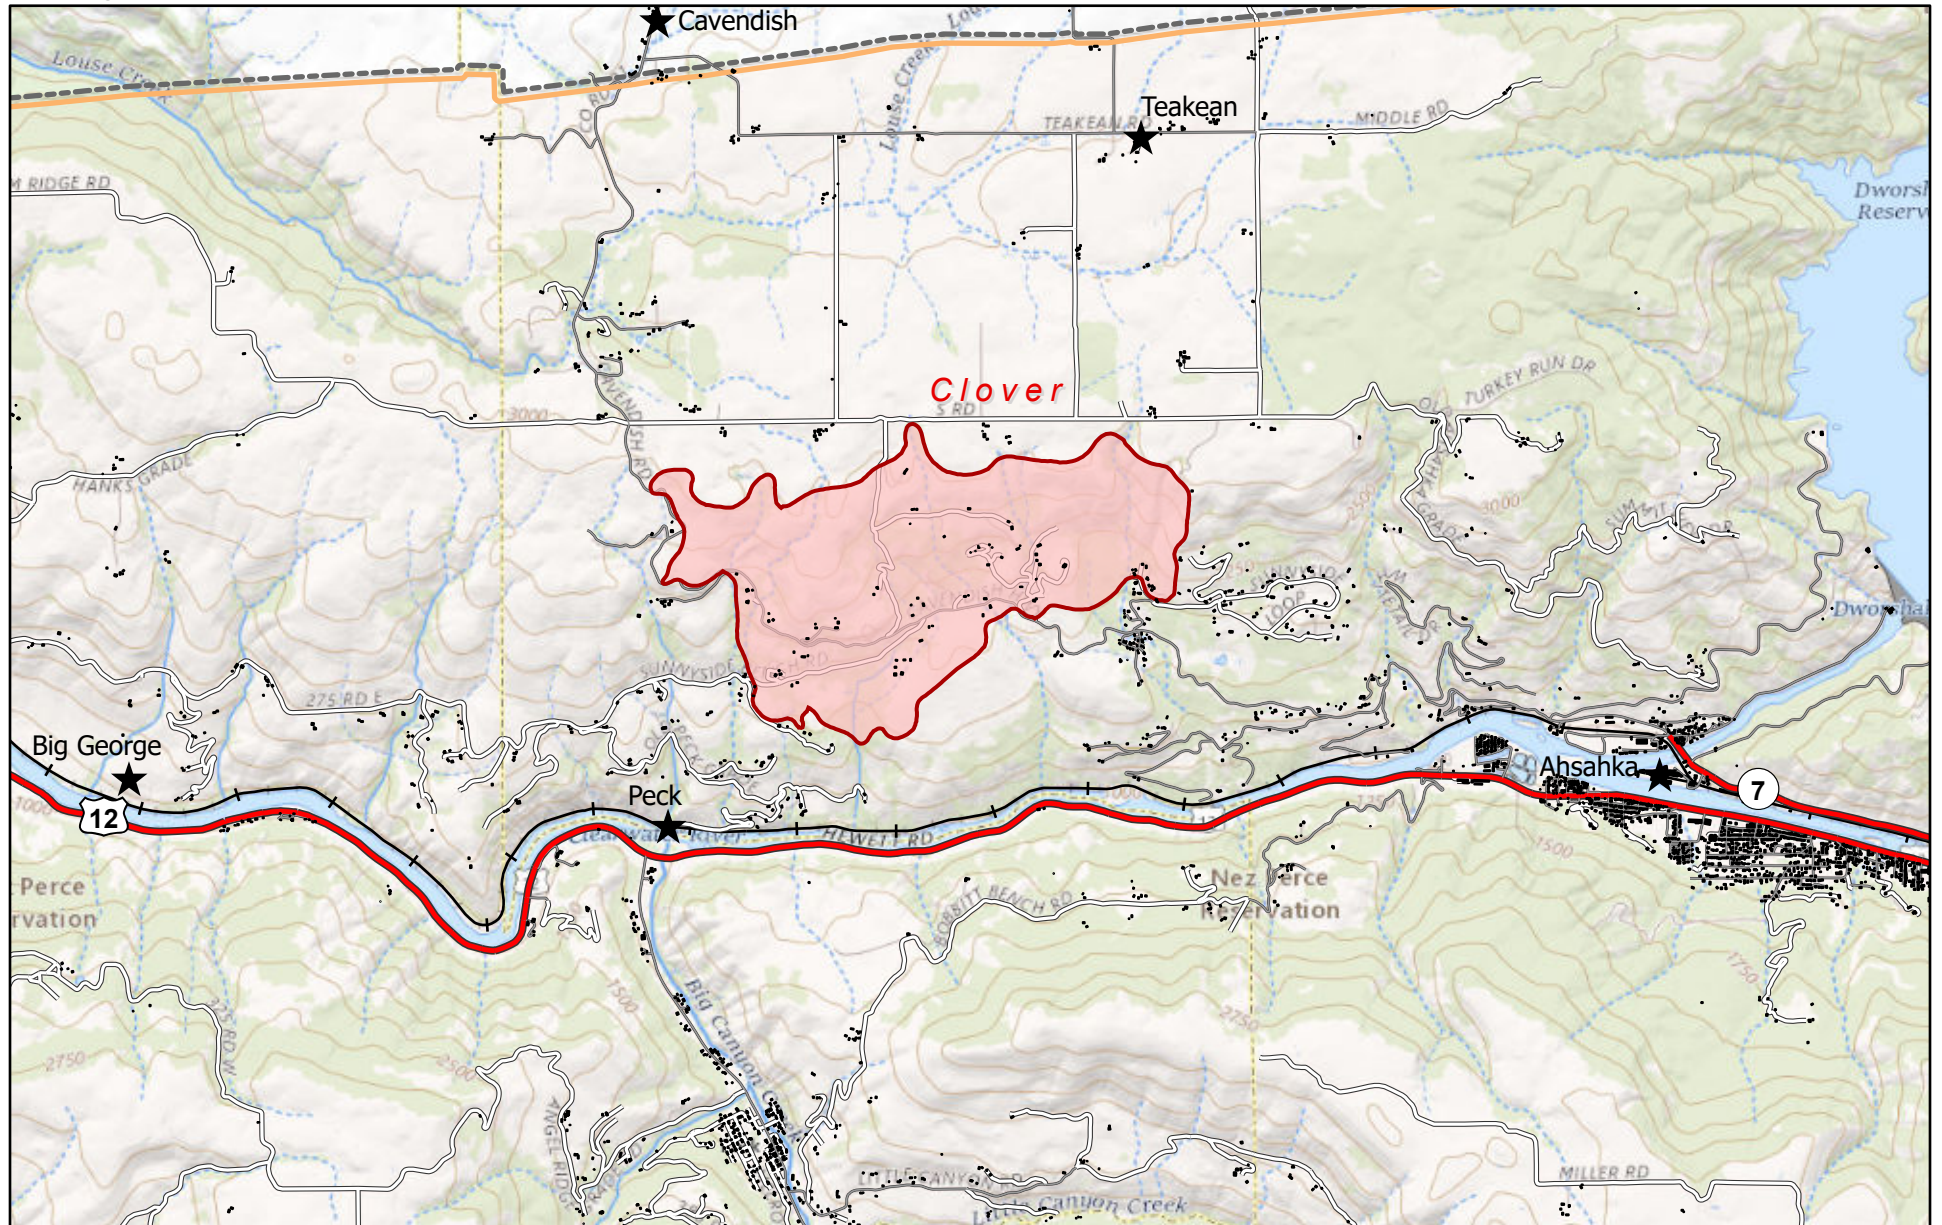

Sunnyside Complex

September 11, 2020

Clover Fire - 1,632 acres

Fire Perimeter as of
9/10/2020 1500 hrs
3,574 Acres

-  Fire Perimeter
-  Structure
-  Populated Place
-  Nez Perce Reservation Boundary
-  Highway
-  Paved Roads
-  Other Roads
-  Railroad