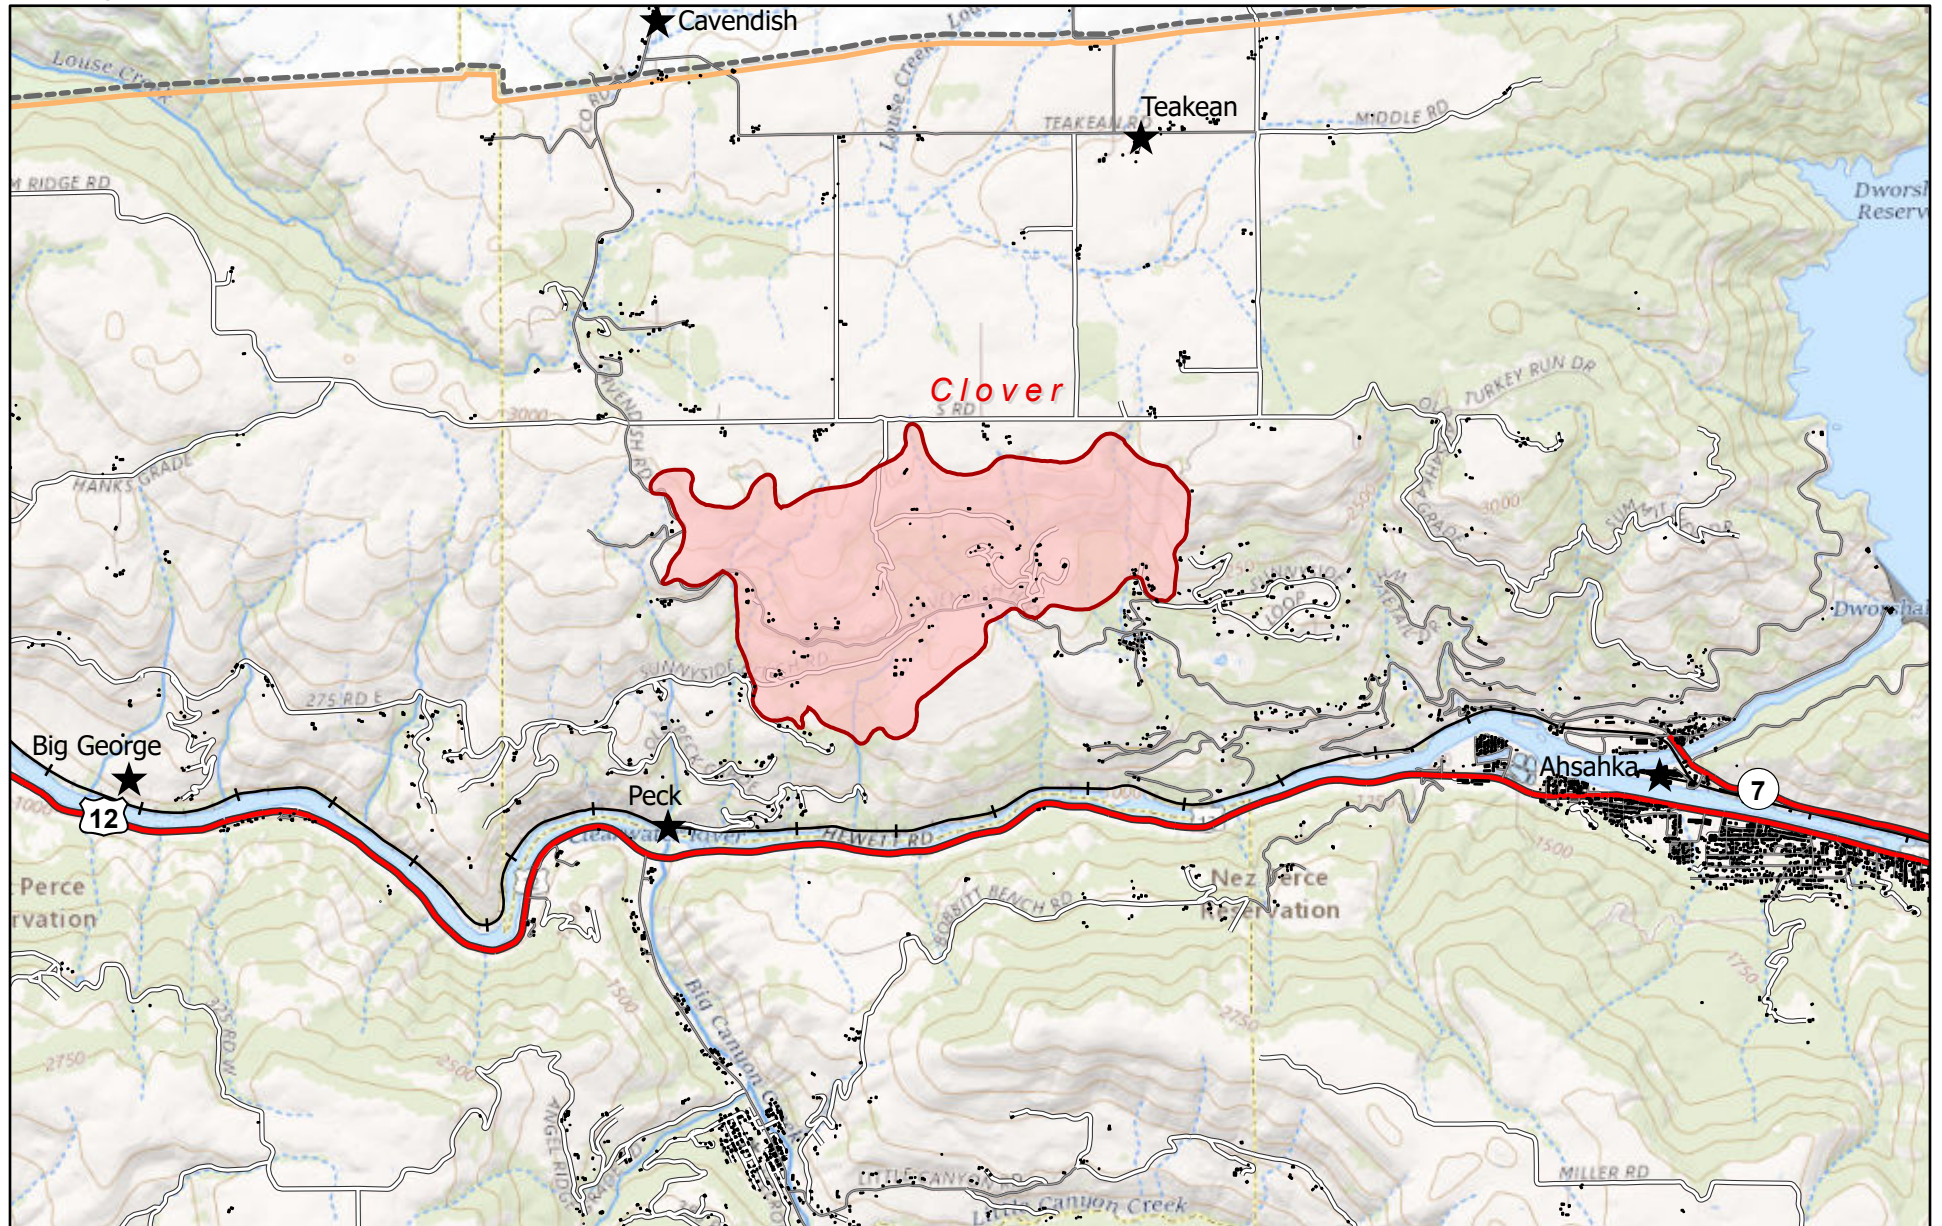

Sunnyside Complex

September 12, 2020

Clover Fire - 1,632 acres

Fire Perimeter as of
9/11/2020 1500 hrs
3,692 Acres

- Fire Perimeter
- Structure
- Populated Place
- Nez Perce Reservation Boundary
- Highway
- Paved Roads
- Other Roads
- Railroad