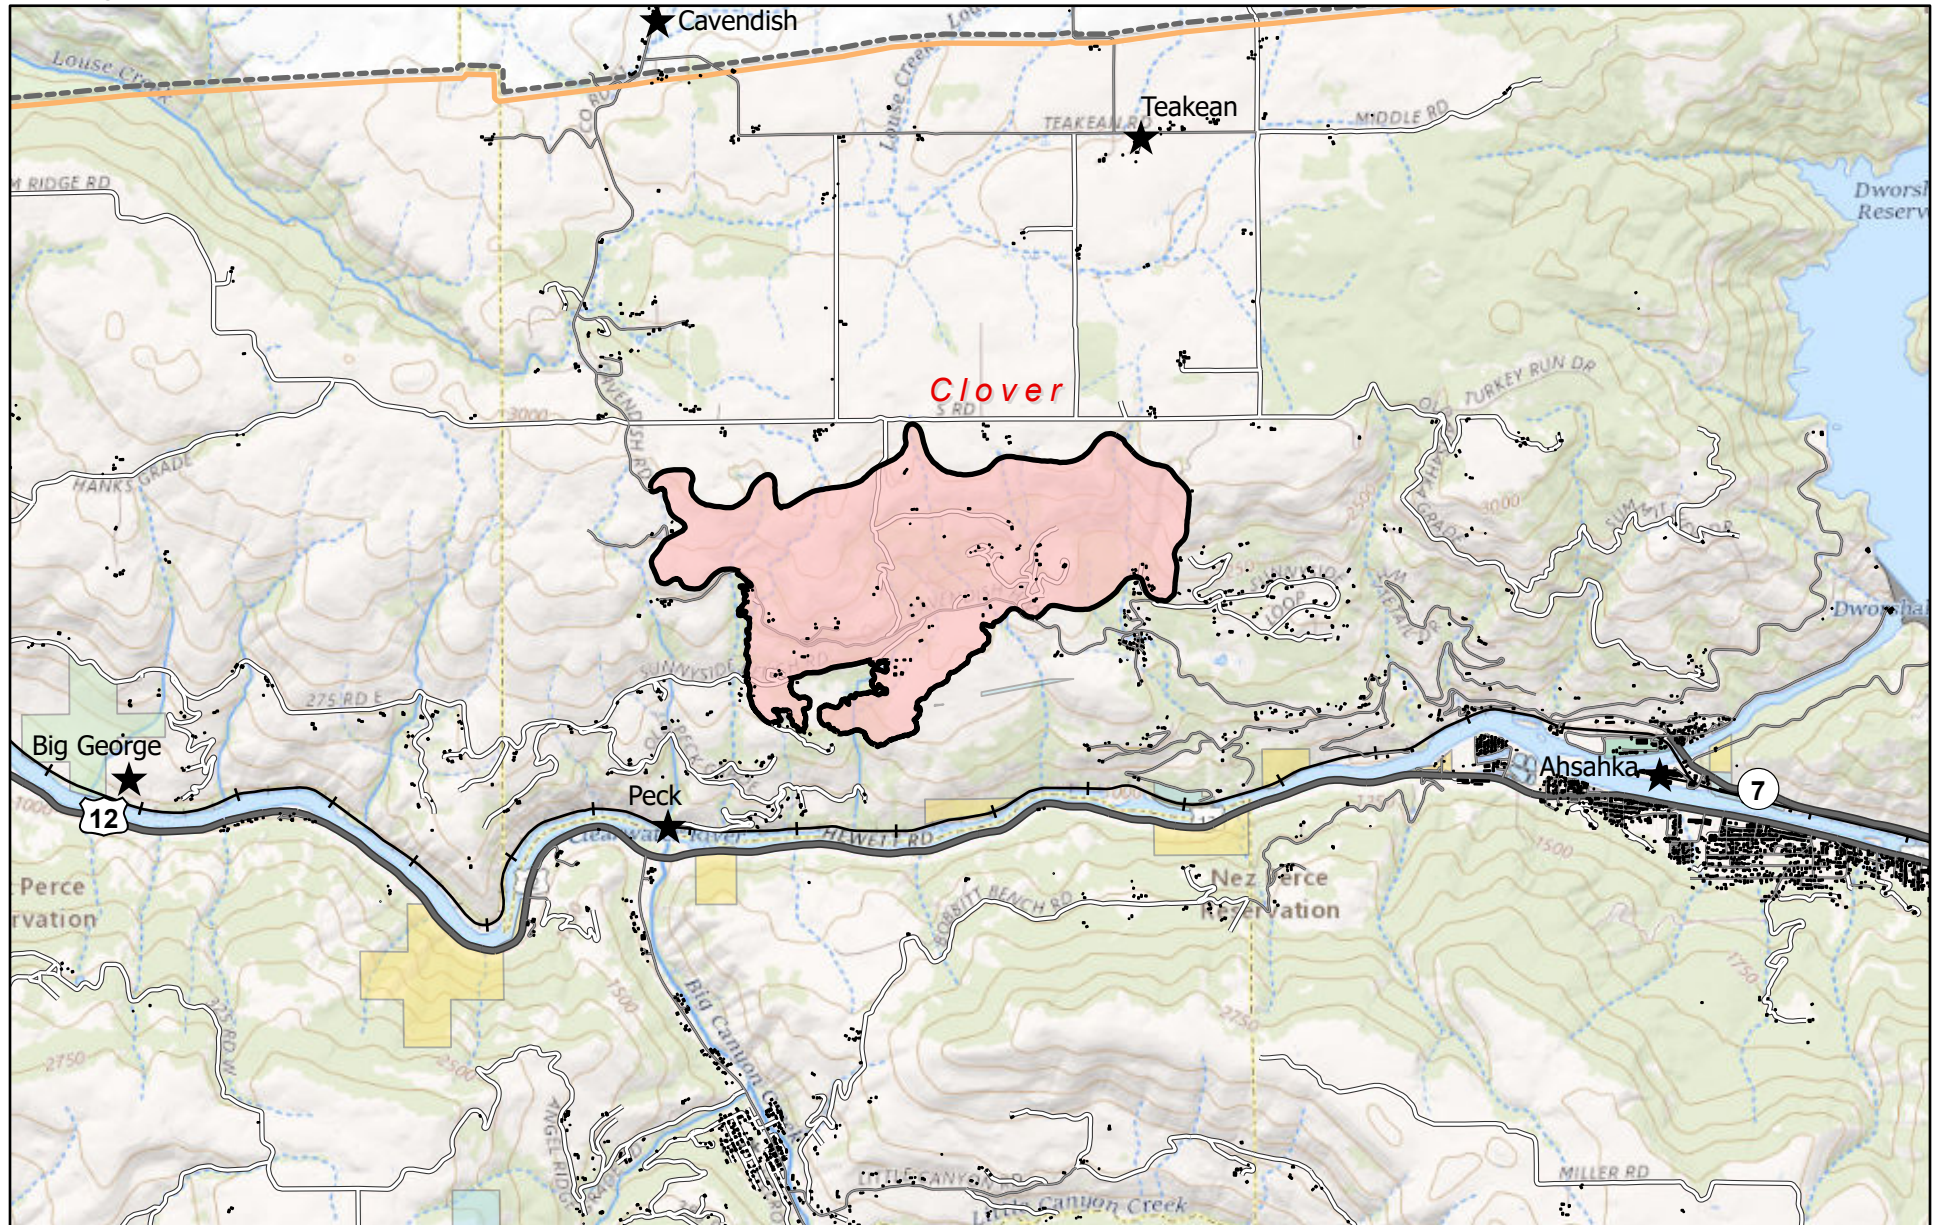

Sunnyside Complex

September 14, 2020

Clover Fire
1,632 acres

- Contained Line
- Paved Roads
- Fire Perimeter
- Other Roads
- Structure
- Railroad
- ★ Populated Place
- Nez Perce Reservation Boundary
- Highway
- BLM
- NPS
- State
- USFS
- USFWS