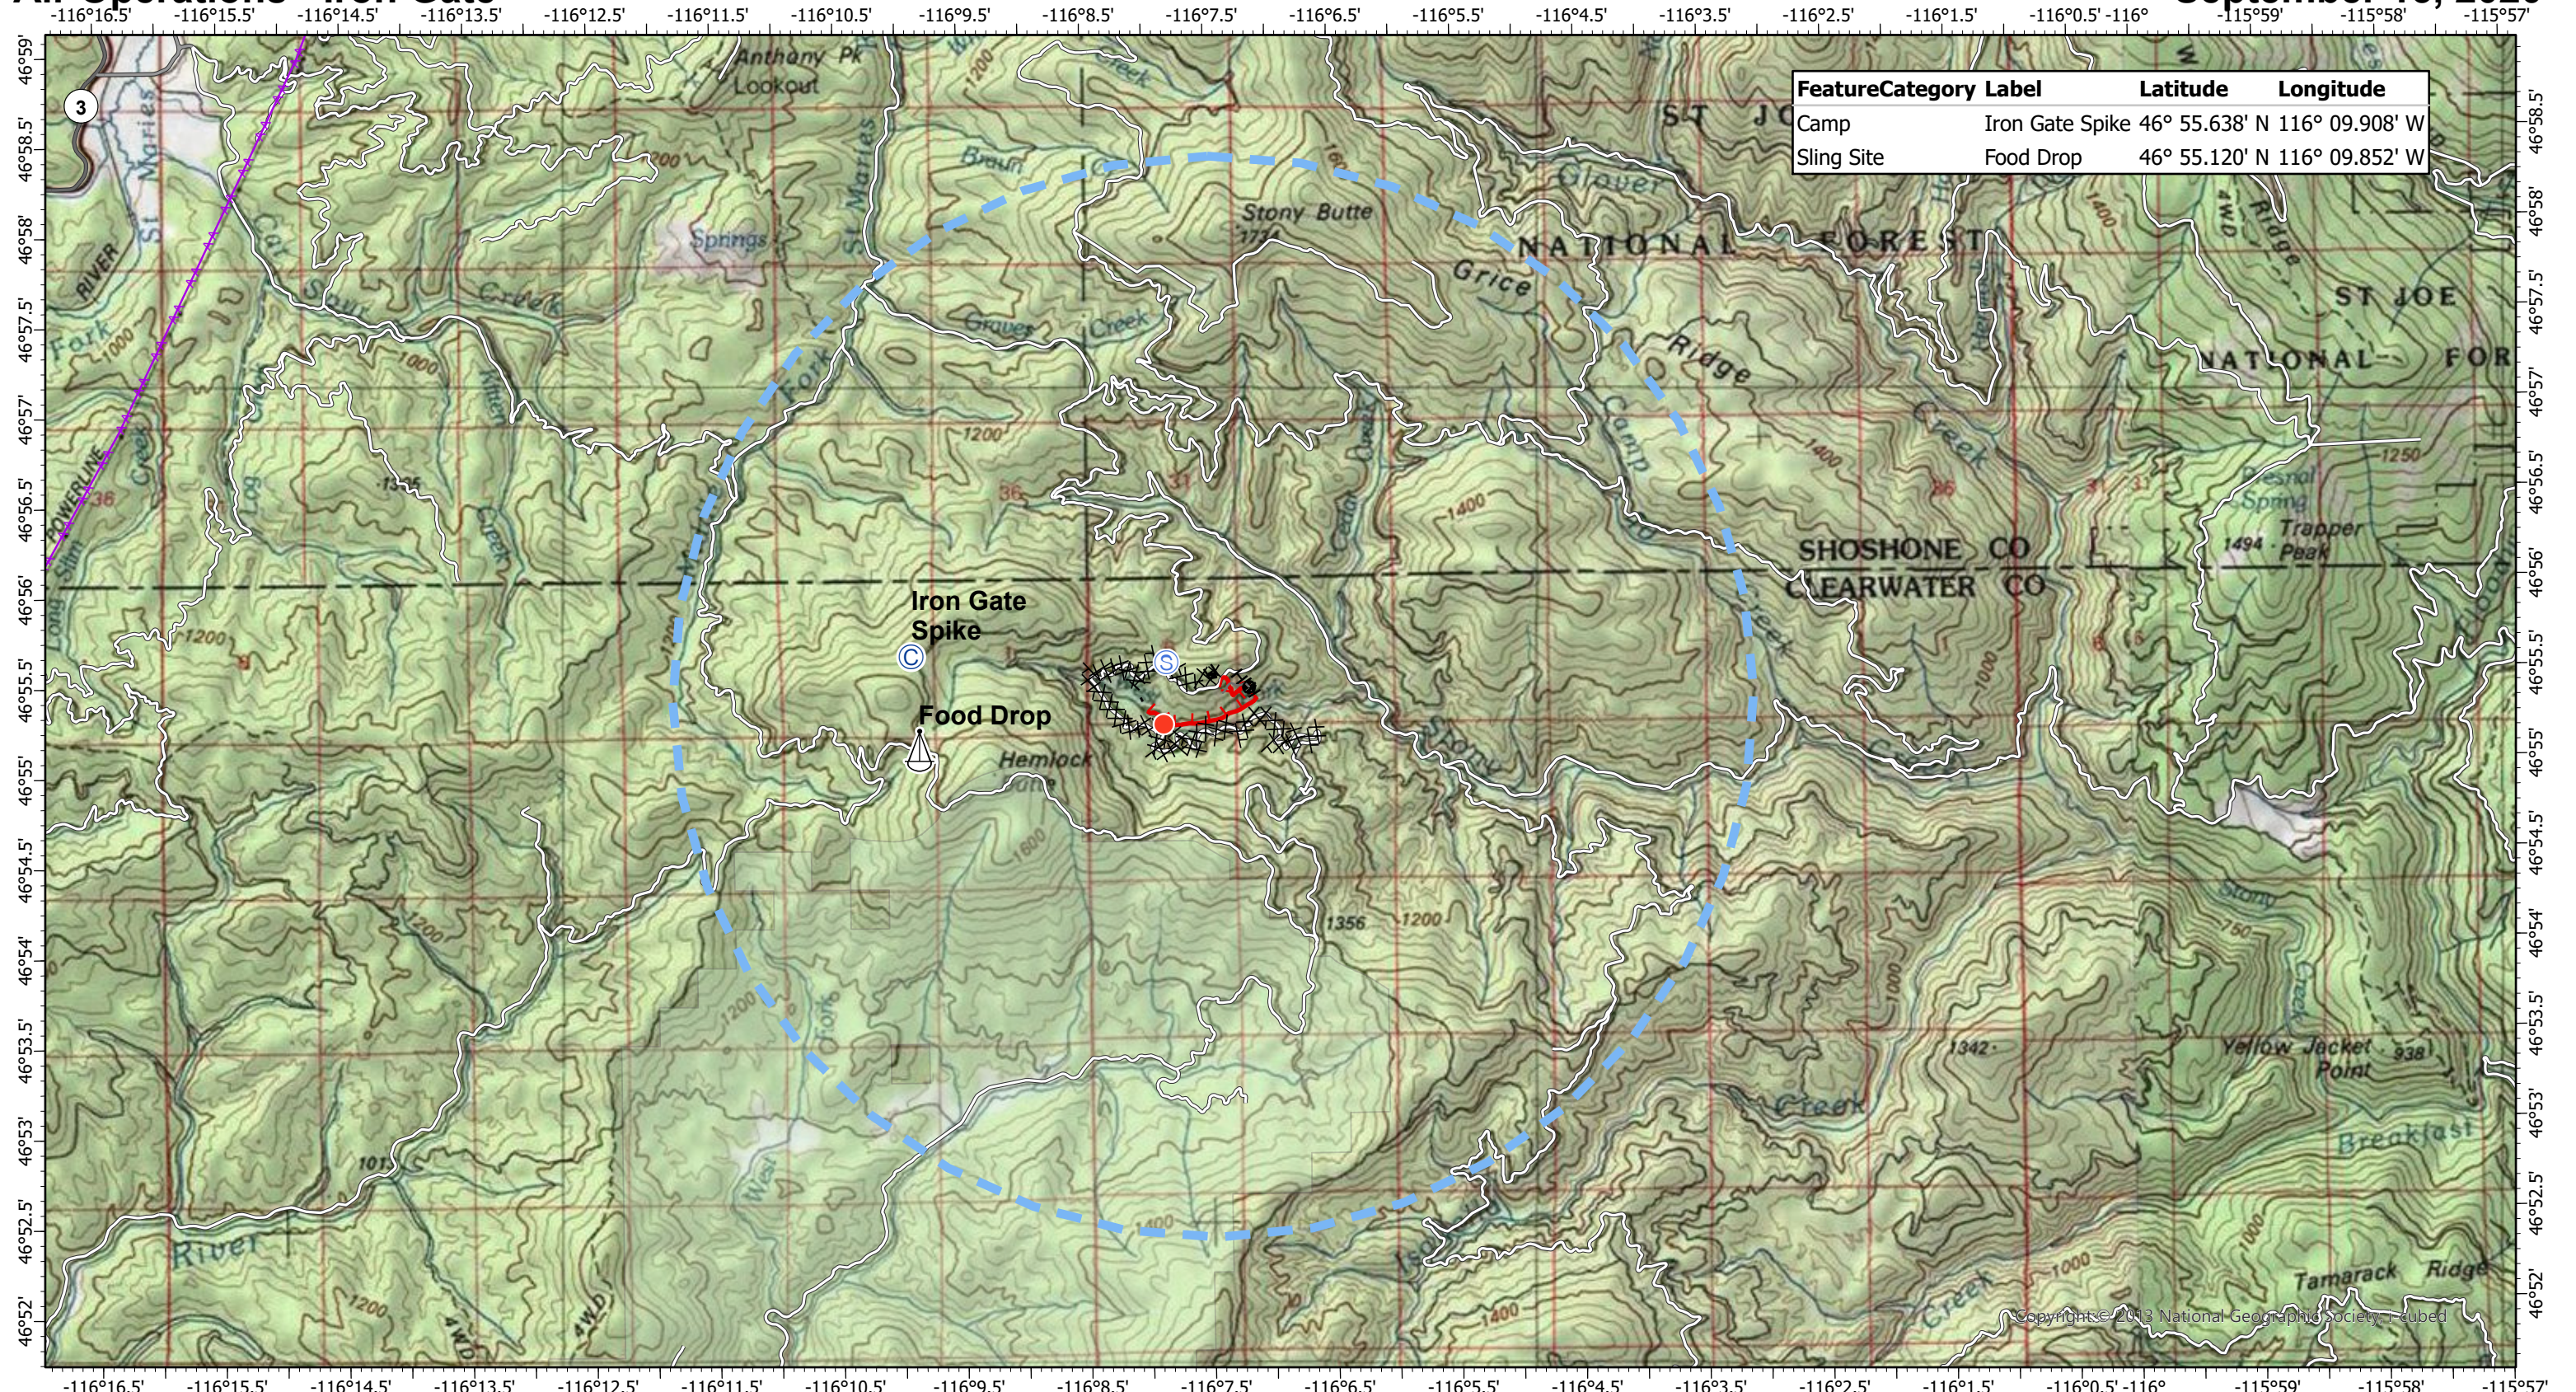

Air Operations - Iron Gate

September 15, 2020

Feature	Category	Label	Latitude	Longitude
Camp	Iron Gate Spike		46° 55.638' N	116° 09.908' W
Sling Site	Food Drop		46° 55.120' N	116° 09.852' W

Sunnyside Complex
ID-CTS-000714
 Fire Perimeter as of
 9/14/2020 2100 hrs
 4,613 Acres Iron Gate 115 Acres

- Ⓒ Camp
- Ⓔ Staging Area
- Contained Line
- Temporary Flight Restriction
- Paved Roads
- Hot Spot
- ✦ Transmission Lines
- ⊗ Completed Dozer Line
- ⊕ Other
- Other Roads
- ⚓ Sling Site
- ⚑ Uncontrolled Fire Edge
- H Completed Hand Line
- Highway
- Forest Service
- R Road as Completed Line

0 0.5 1 Miles