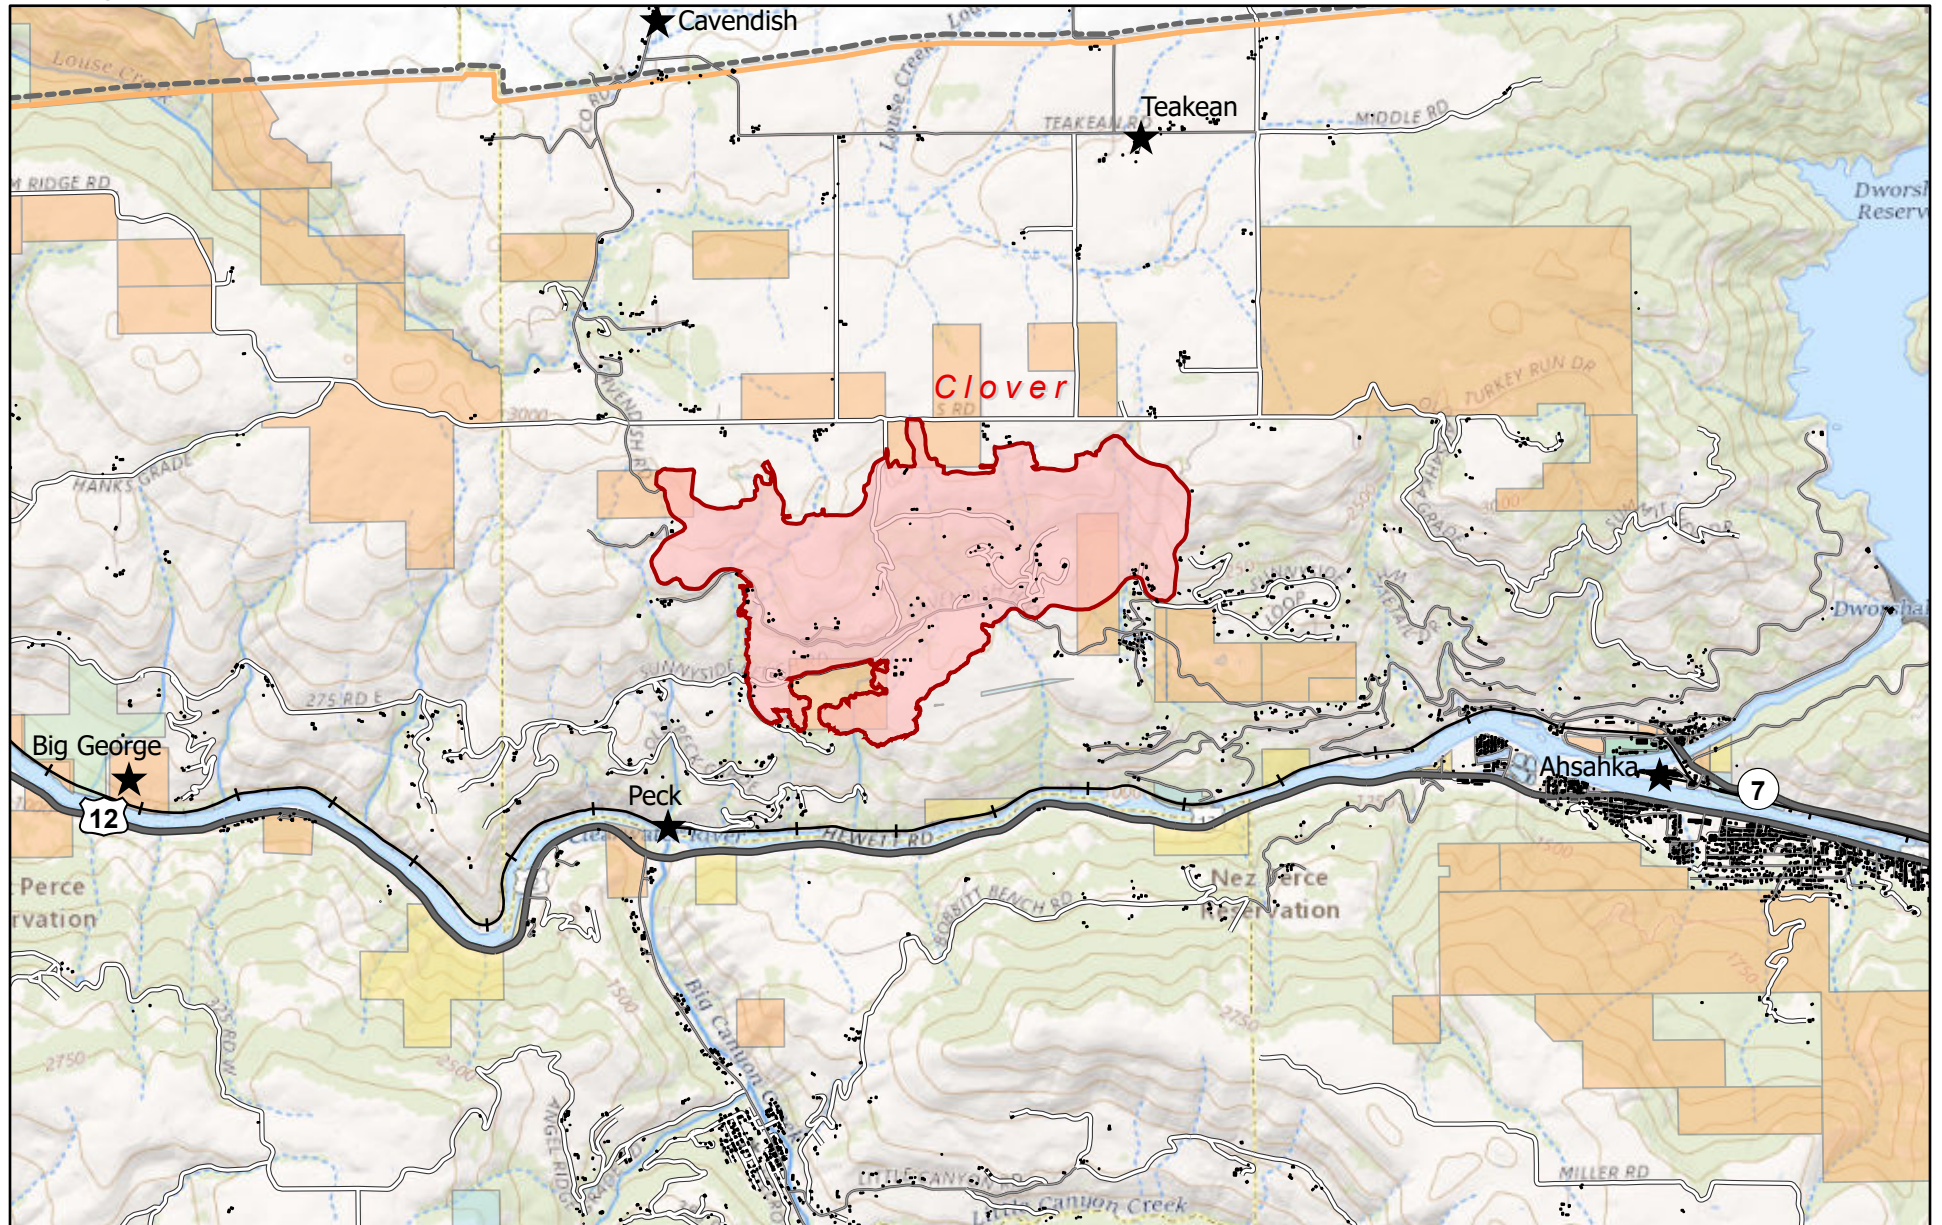

Sunnyside Complex

September 15, 2020

Clover Fire
1,632 acres

- | | | |
|-----------------|--------------------------------|-------|
| Fire Perimeter | Other Roads | NPS |
| Structure | Railroad | State |
| Populated Place | Nez Perce Reservation Boundary | USFS |
| Highway | Nez Perce Tribe | USFWS |
| Paved Roads | BLM | |