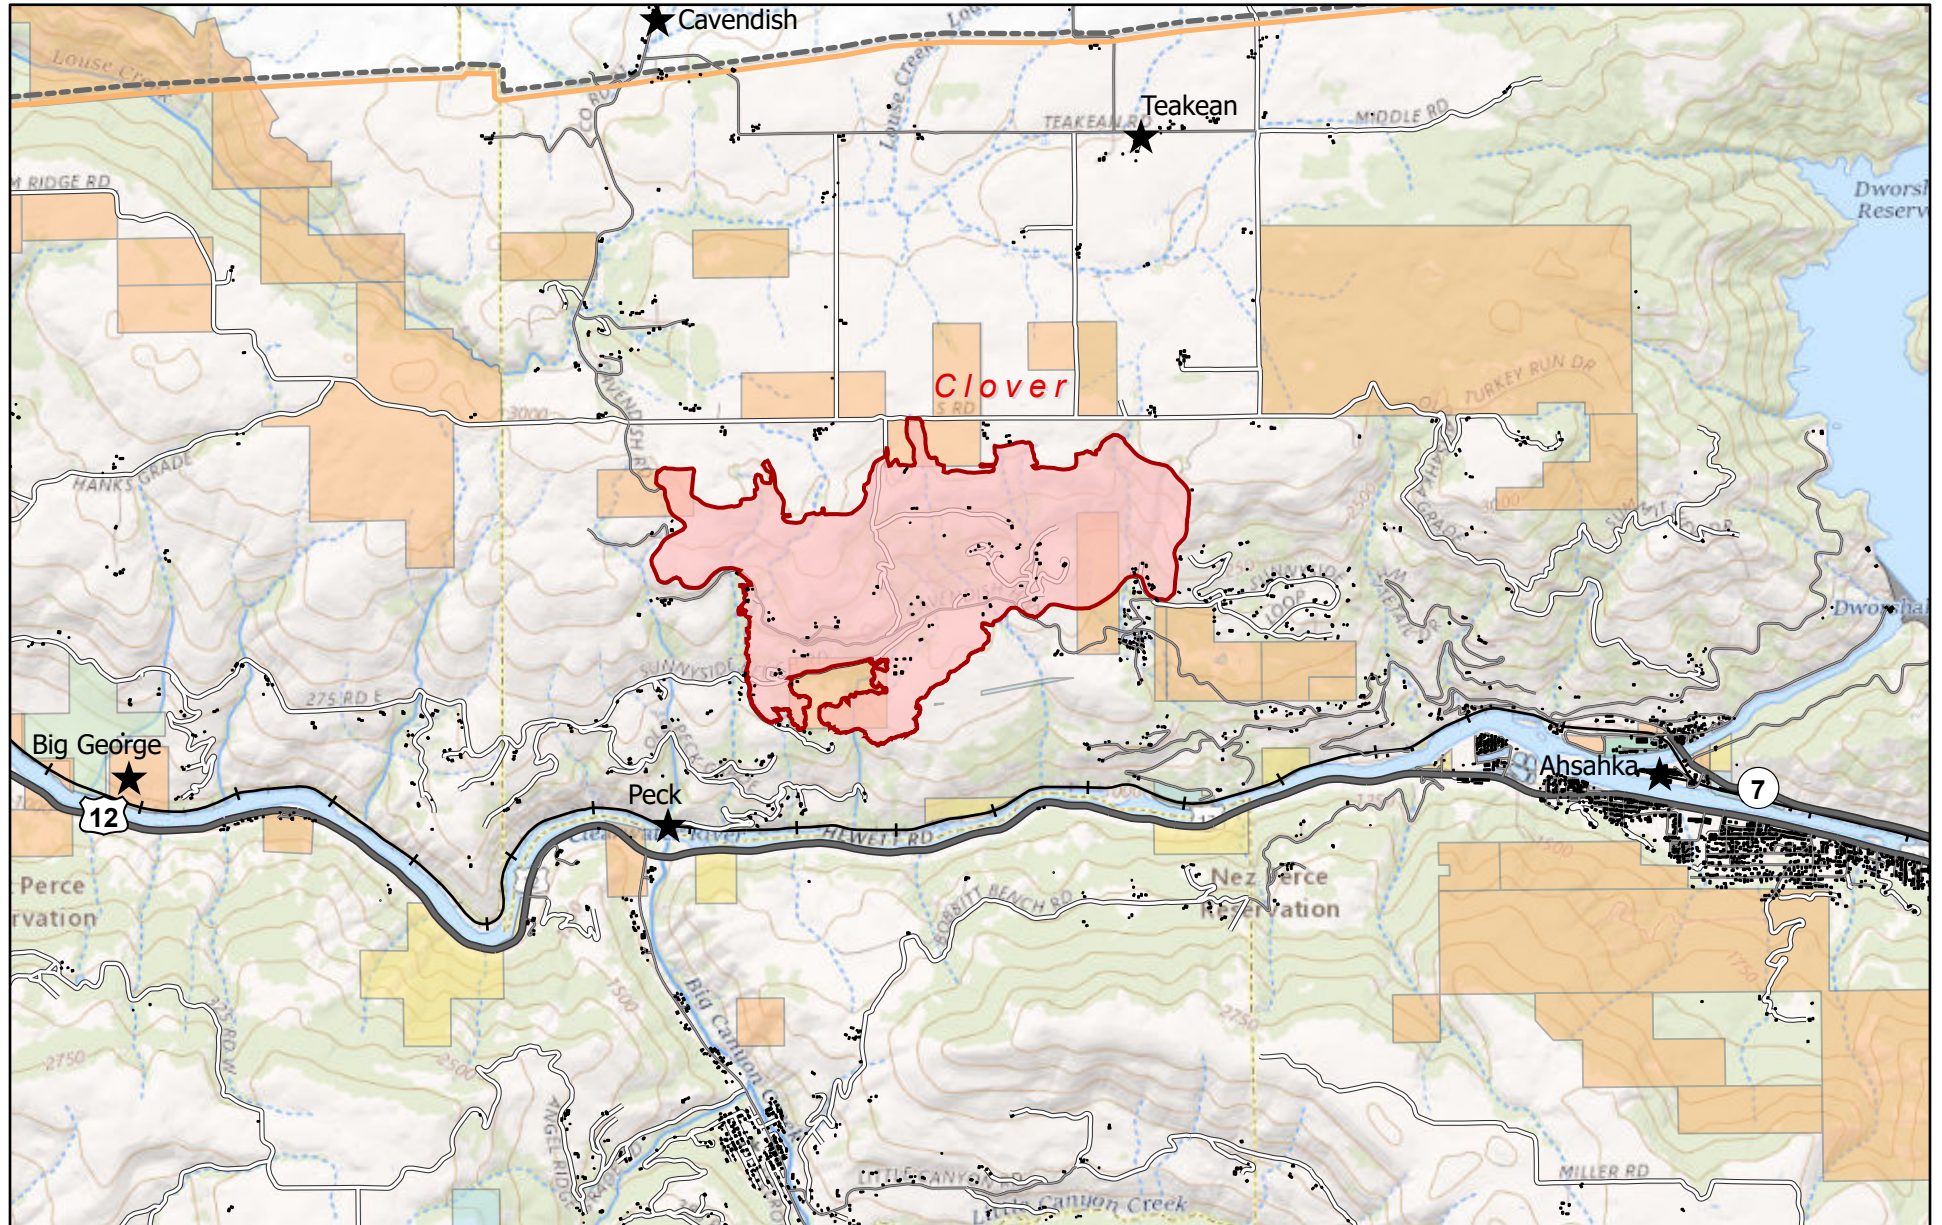

Sunnyside Complex

September 16, 2020

Clover Fire
1,550 acres

- | | | |
|-----------------|--------------------------------|-------|
| Fire Perimeter | Other Roads | NPS |
| Structure | Railroad | State |
| Populated Place | Nez Perce Reservation Boundary | USFS |
| Highway | Nez Perce Tribe | USFWS |
| Paved Roads | BLM | |