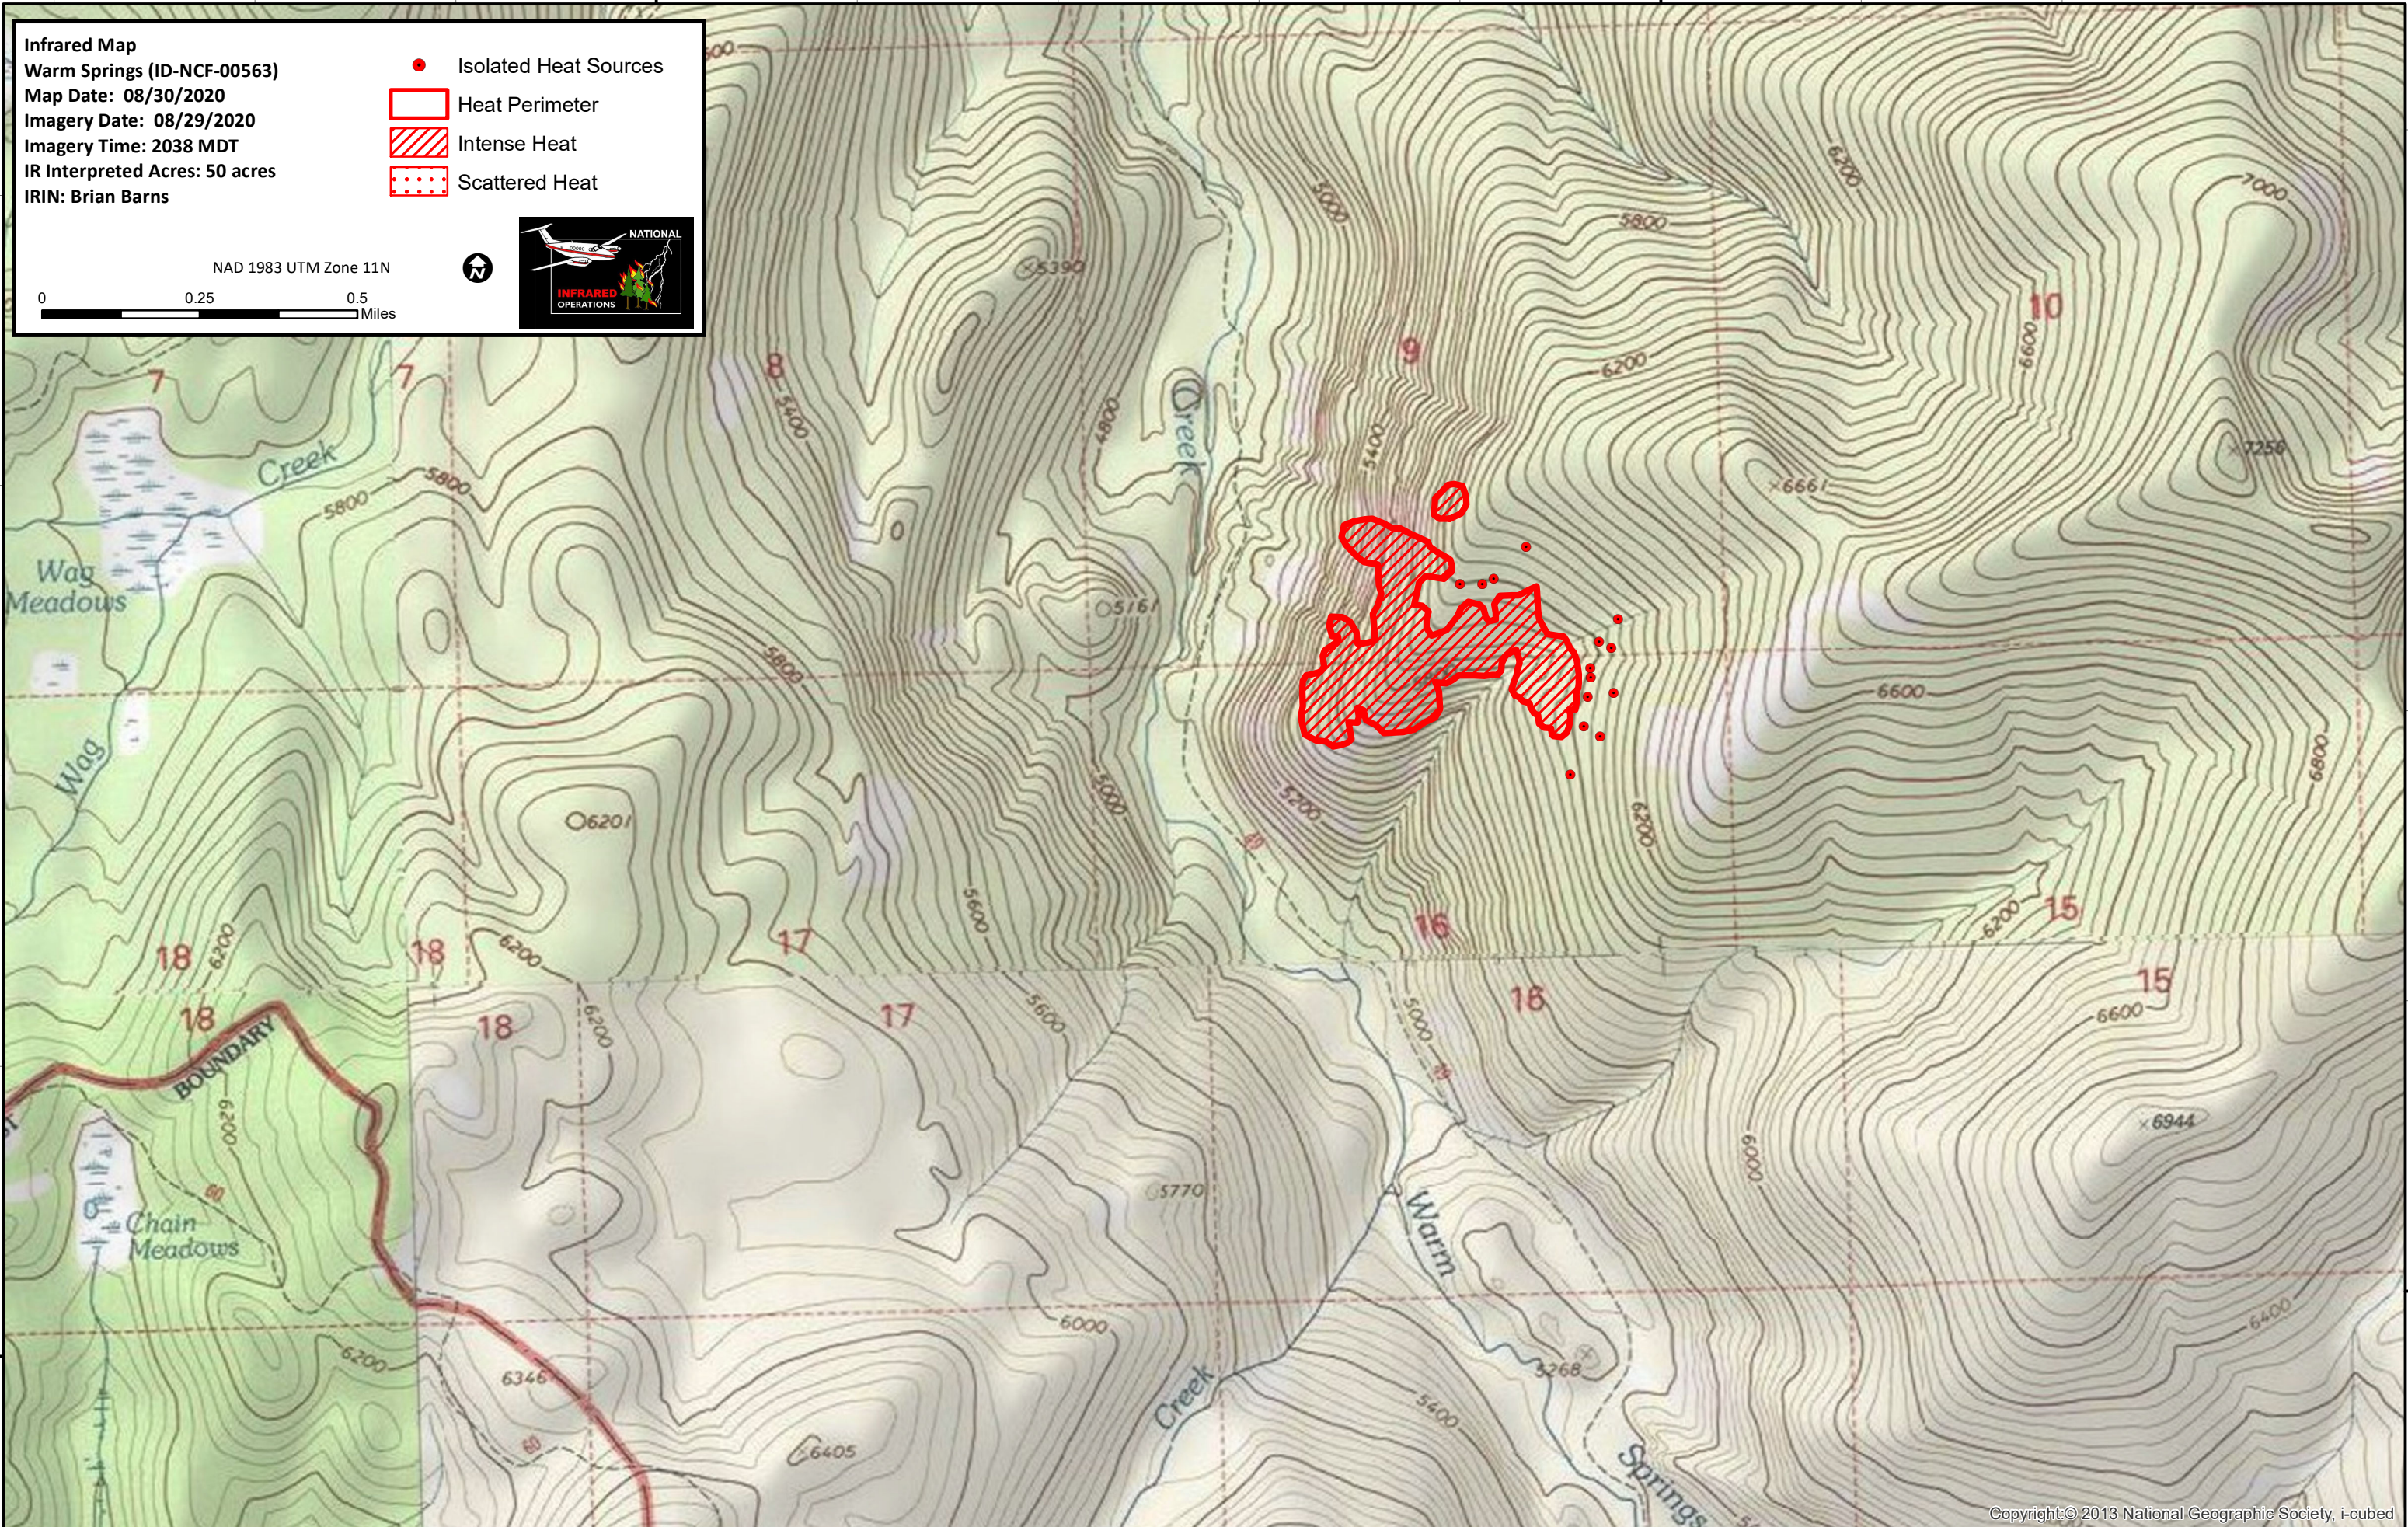

114°52'0"W

114°50'0"W

Infrared Map
 Warm Springs (ID-NCF-00563)
 Map Date: 08/30/2020
 Imagery Date: 08/29/2020
 Imagery Time: 2038 MDT
 IR Interpreted Acres: 50 acres
 IRIN: Brian Barns

- Isolated Heat Sources
- Heat Perimeter
- Intense Heat
- Scattered Heat

NAD 1983 UTM Zone 11N

46°22'0"N

46°22'0"N

114°52'0"W

114°50'0"W