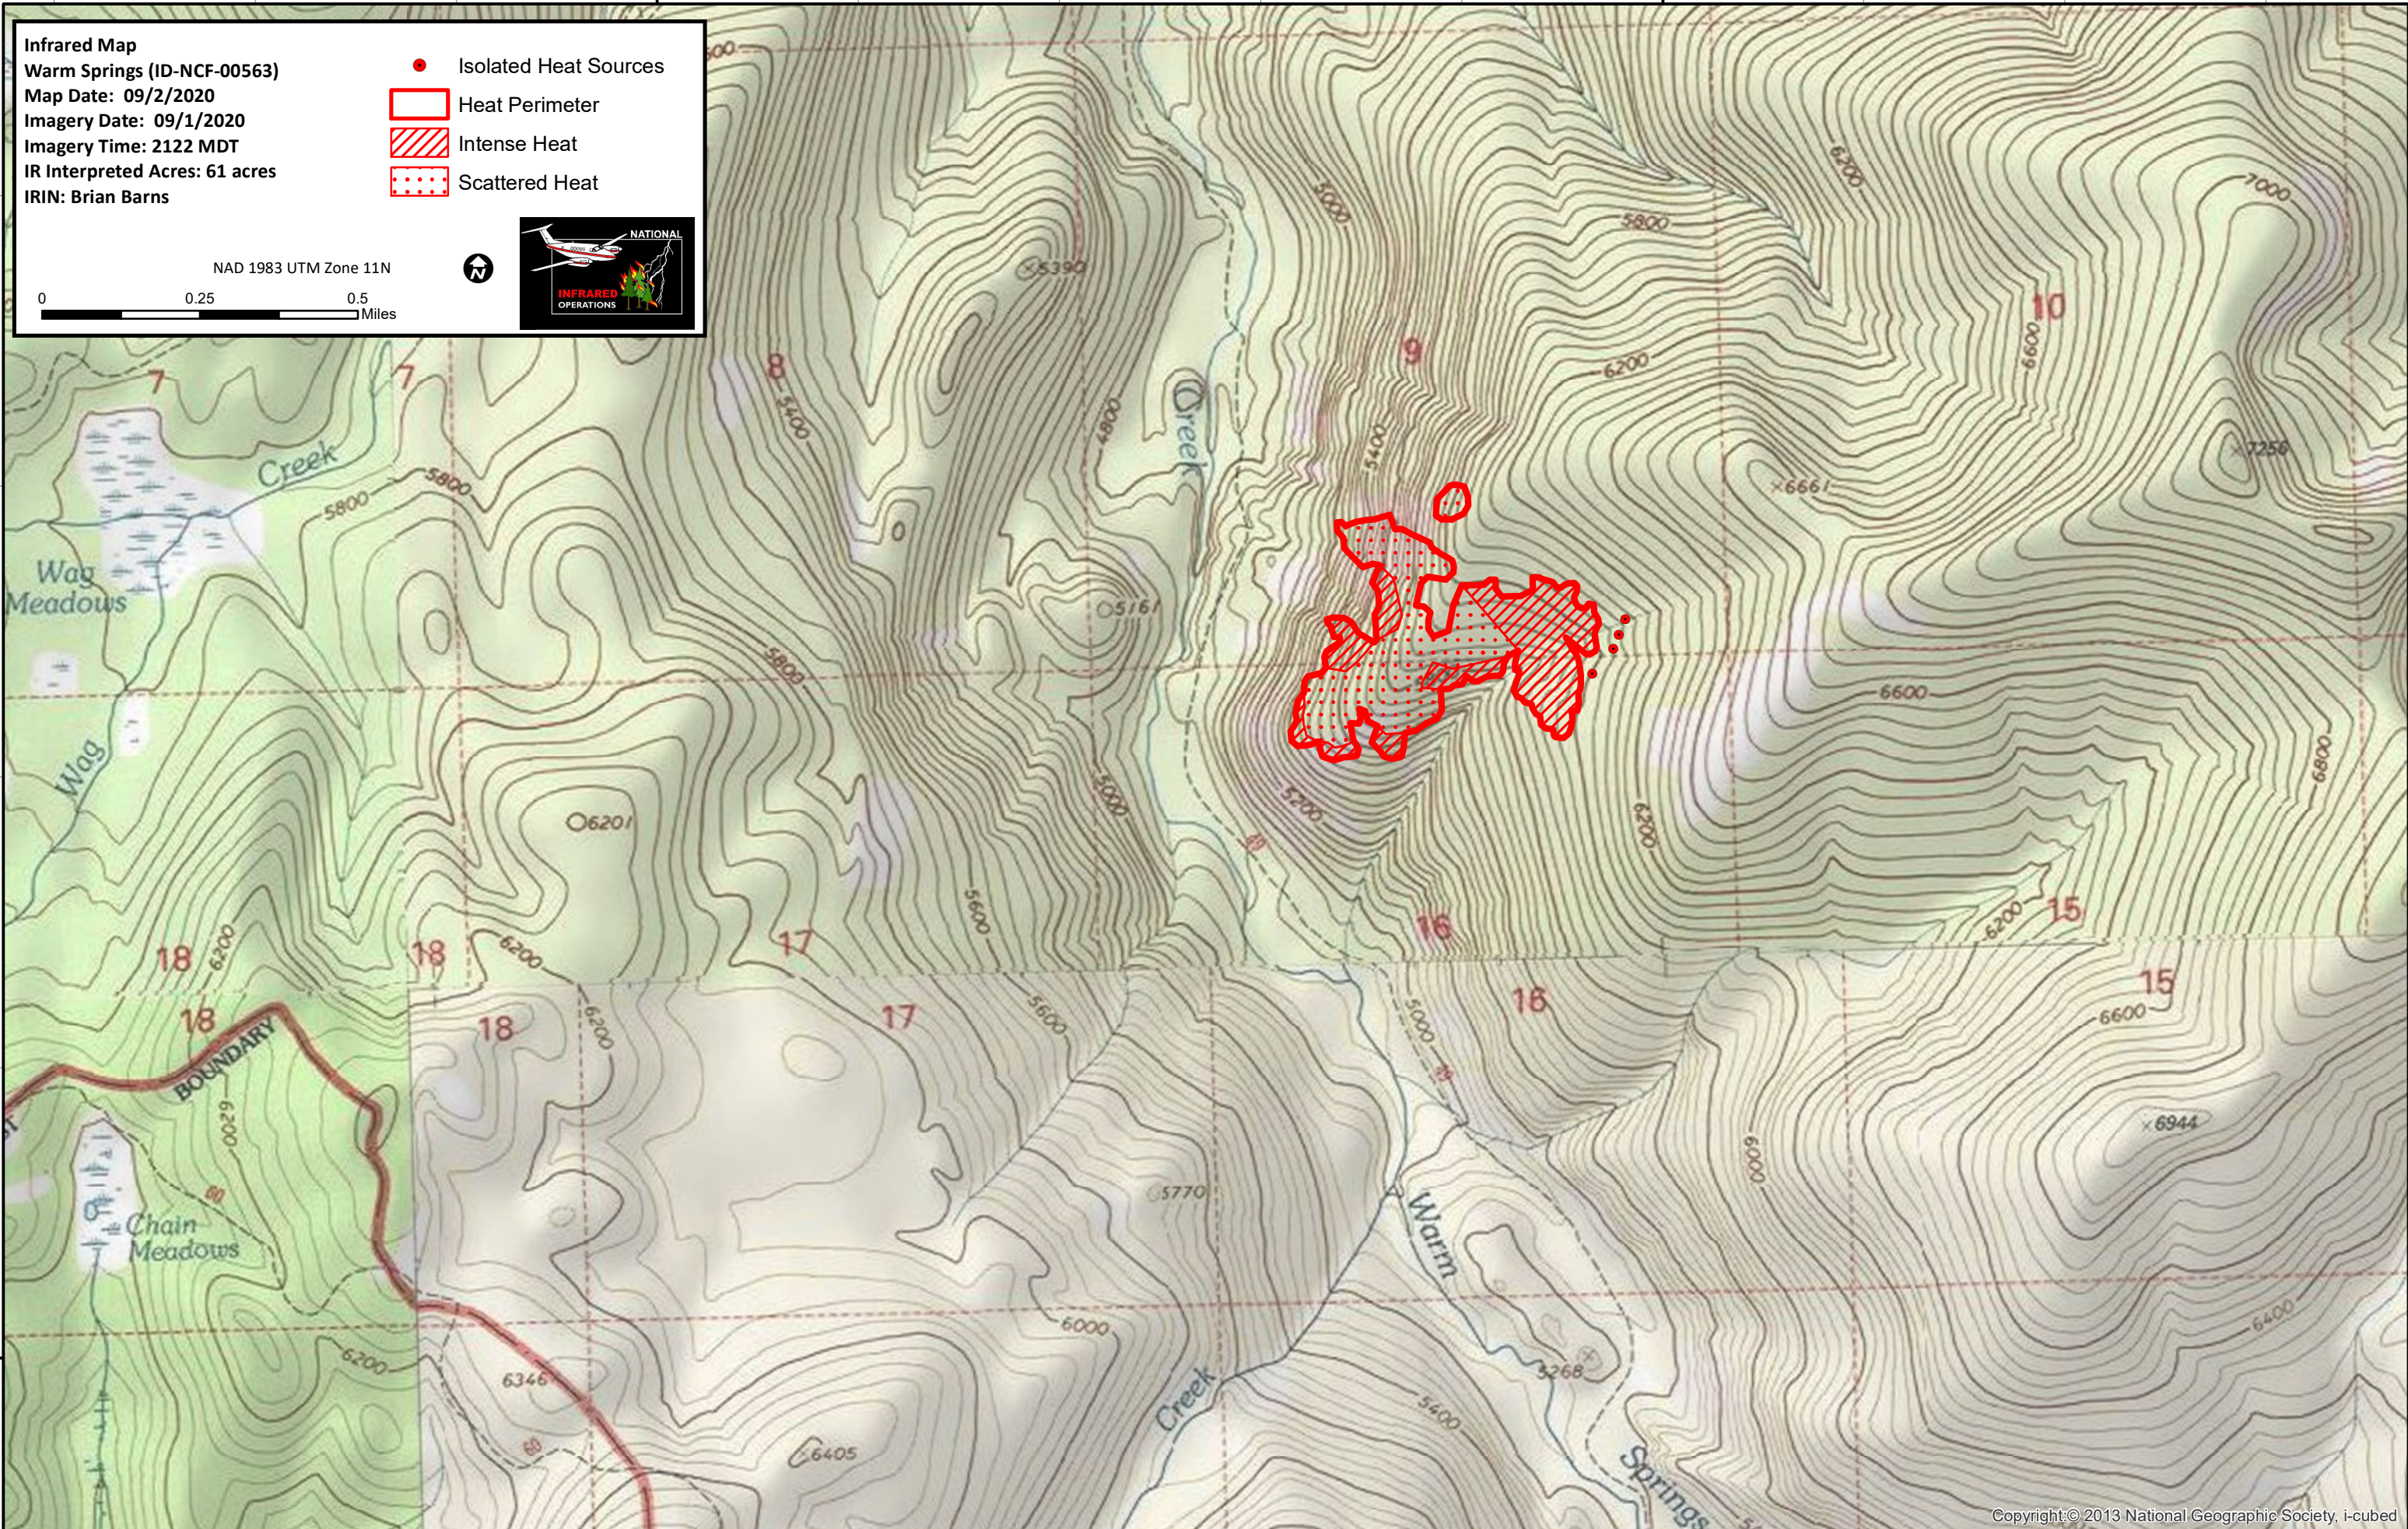

114°52'0"W

114°50'0"W

Infrared Map
 Warm Springs (ID-NCF-00563)
 Map Date: 09/2/2020
 Imagery Date: 09/1/2020
 Imagery Time: 2122 MDT
 IR Interpreted Acres: 61 acres
 IRIN: Brian Barns

- Isolated Heat Sources
- Heat Perimeter
- Intense Heat
- Scattered Heat

NAD 1983 UTM Zone 11N

46°22'0"N

46°22'0"N

114°52'0"W

114°50'0"W