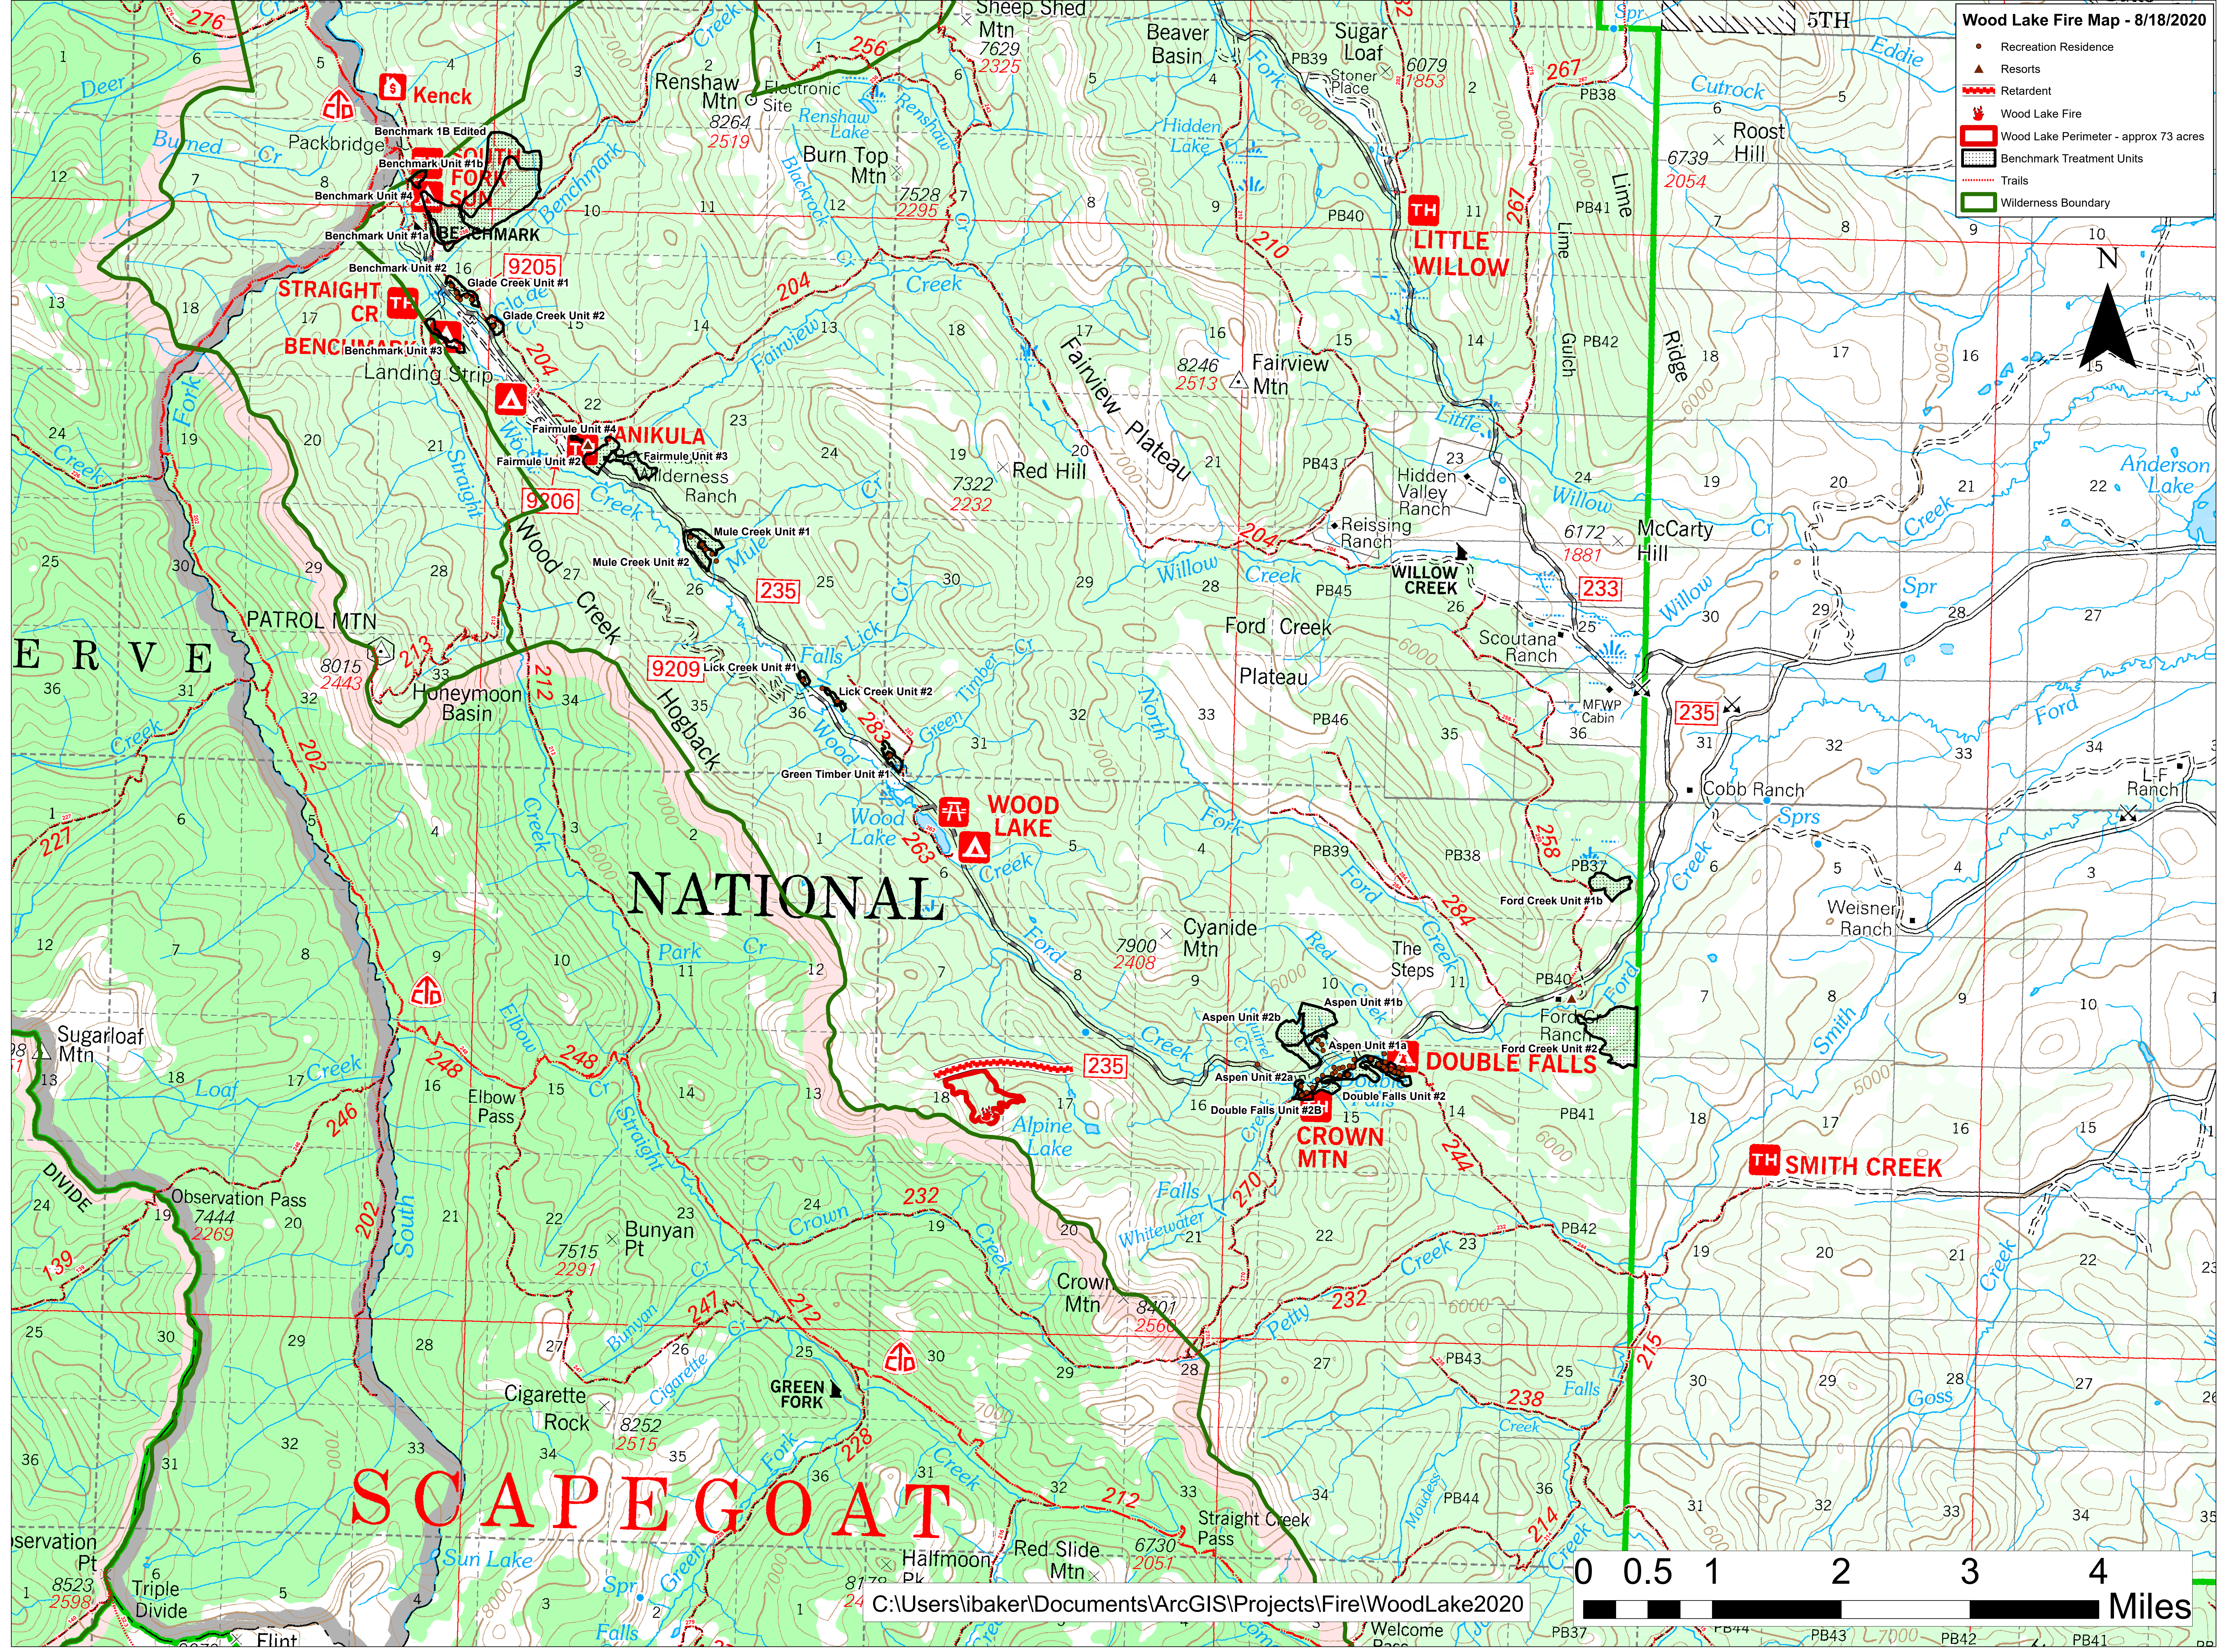

Wood Lake Fire Map - 8/18/2020

- Recreation Residence
- ▲ Resorts
- ▬ Retardant
- 🔥 Wood Lake Fire
- ▭ Wood Lake Perimeter - approx 73 acres
- ▭ Benchmark Treatment Units
- ▬ Trails
- ▭ Wilderness Boundary

C:\Users\ibaker\Documents\ArcGIS\Projects\FireWoodLake2020