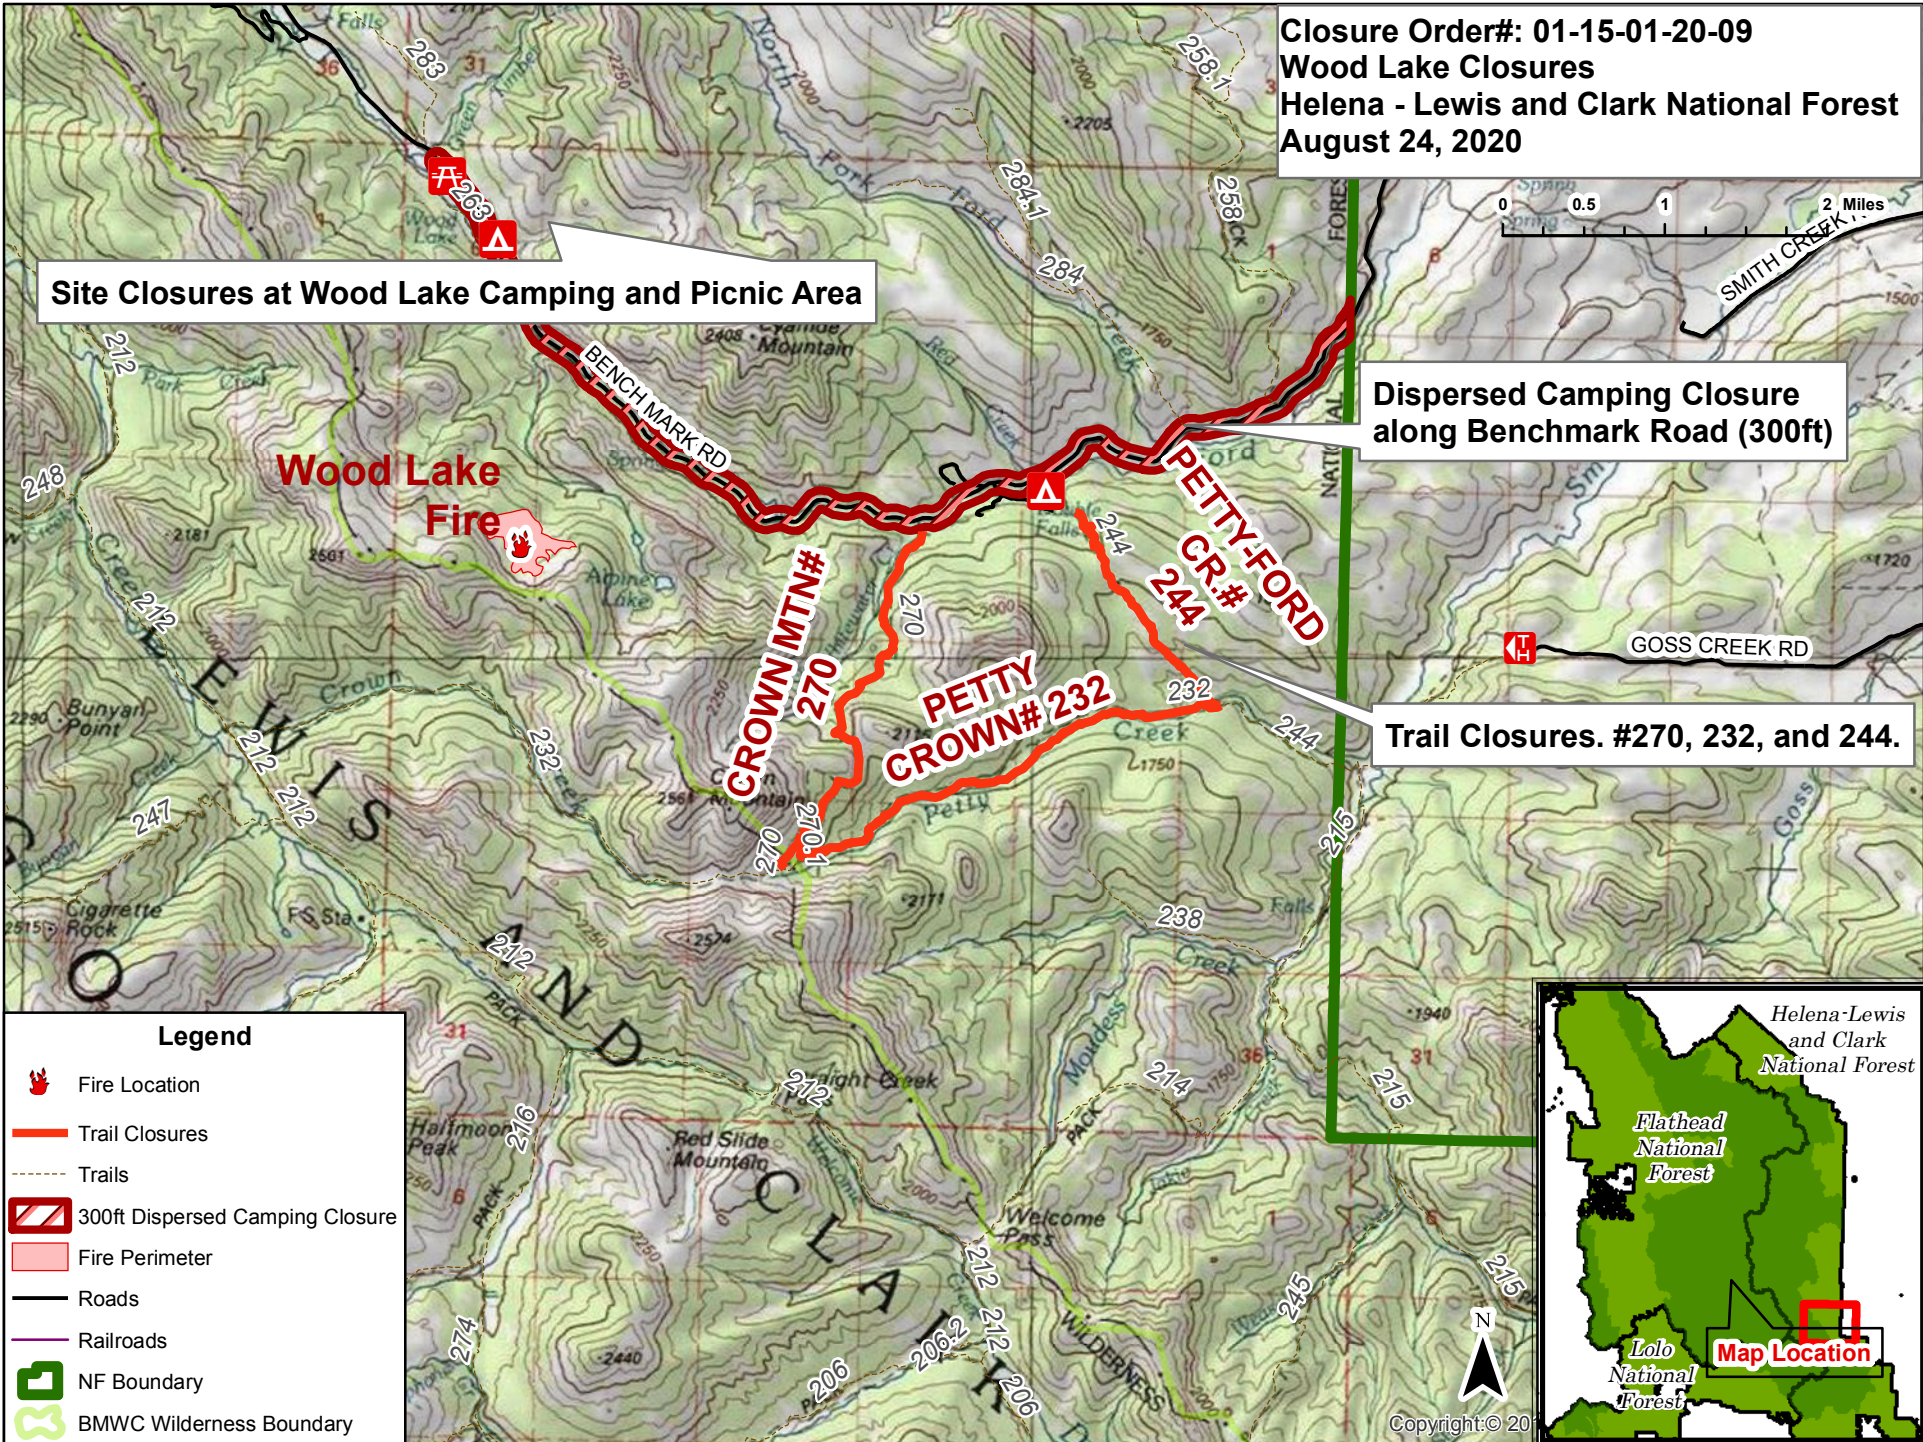

Closure Order#: 01-15-01-20-09
Wood Lake Closures
Helena - Lewis and Clark National Forest
August 24, 2020

Site Closures at Wood Lake Camping and Picnic Area

Dispersed Camping Closure
along Benchmark Road (300ft)

Trail Closures. #270, 232, and 244.

Legend

- Fire Location
- Trail Closures
- Trails
- 300ft Dispersed Camping Closure
- Fire Perimeter
- Roads
- Railroads
- NF Boundary
- BMWC Wilderness Boundary

Copyright: © 20