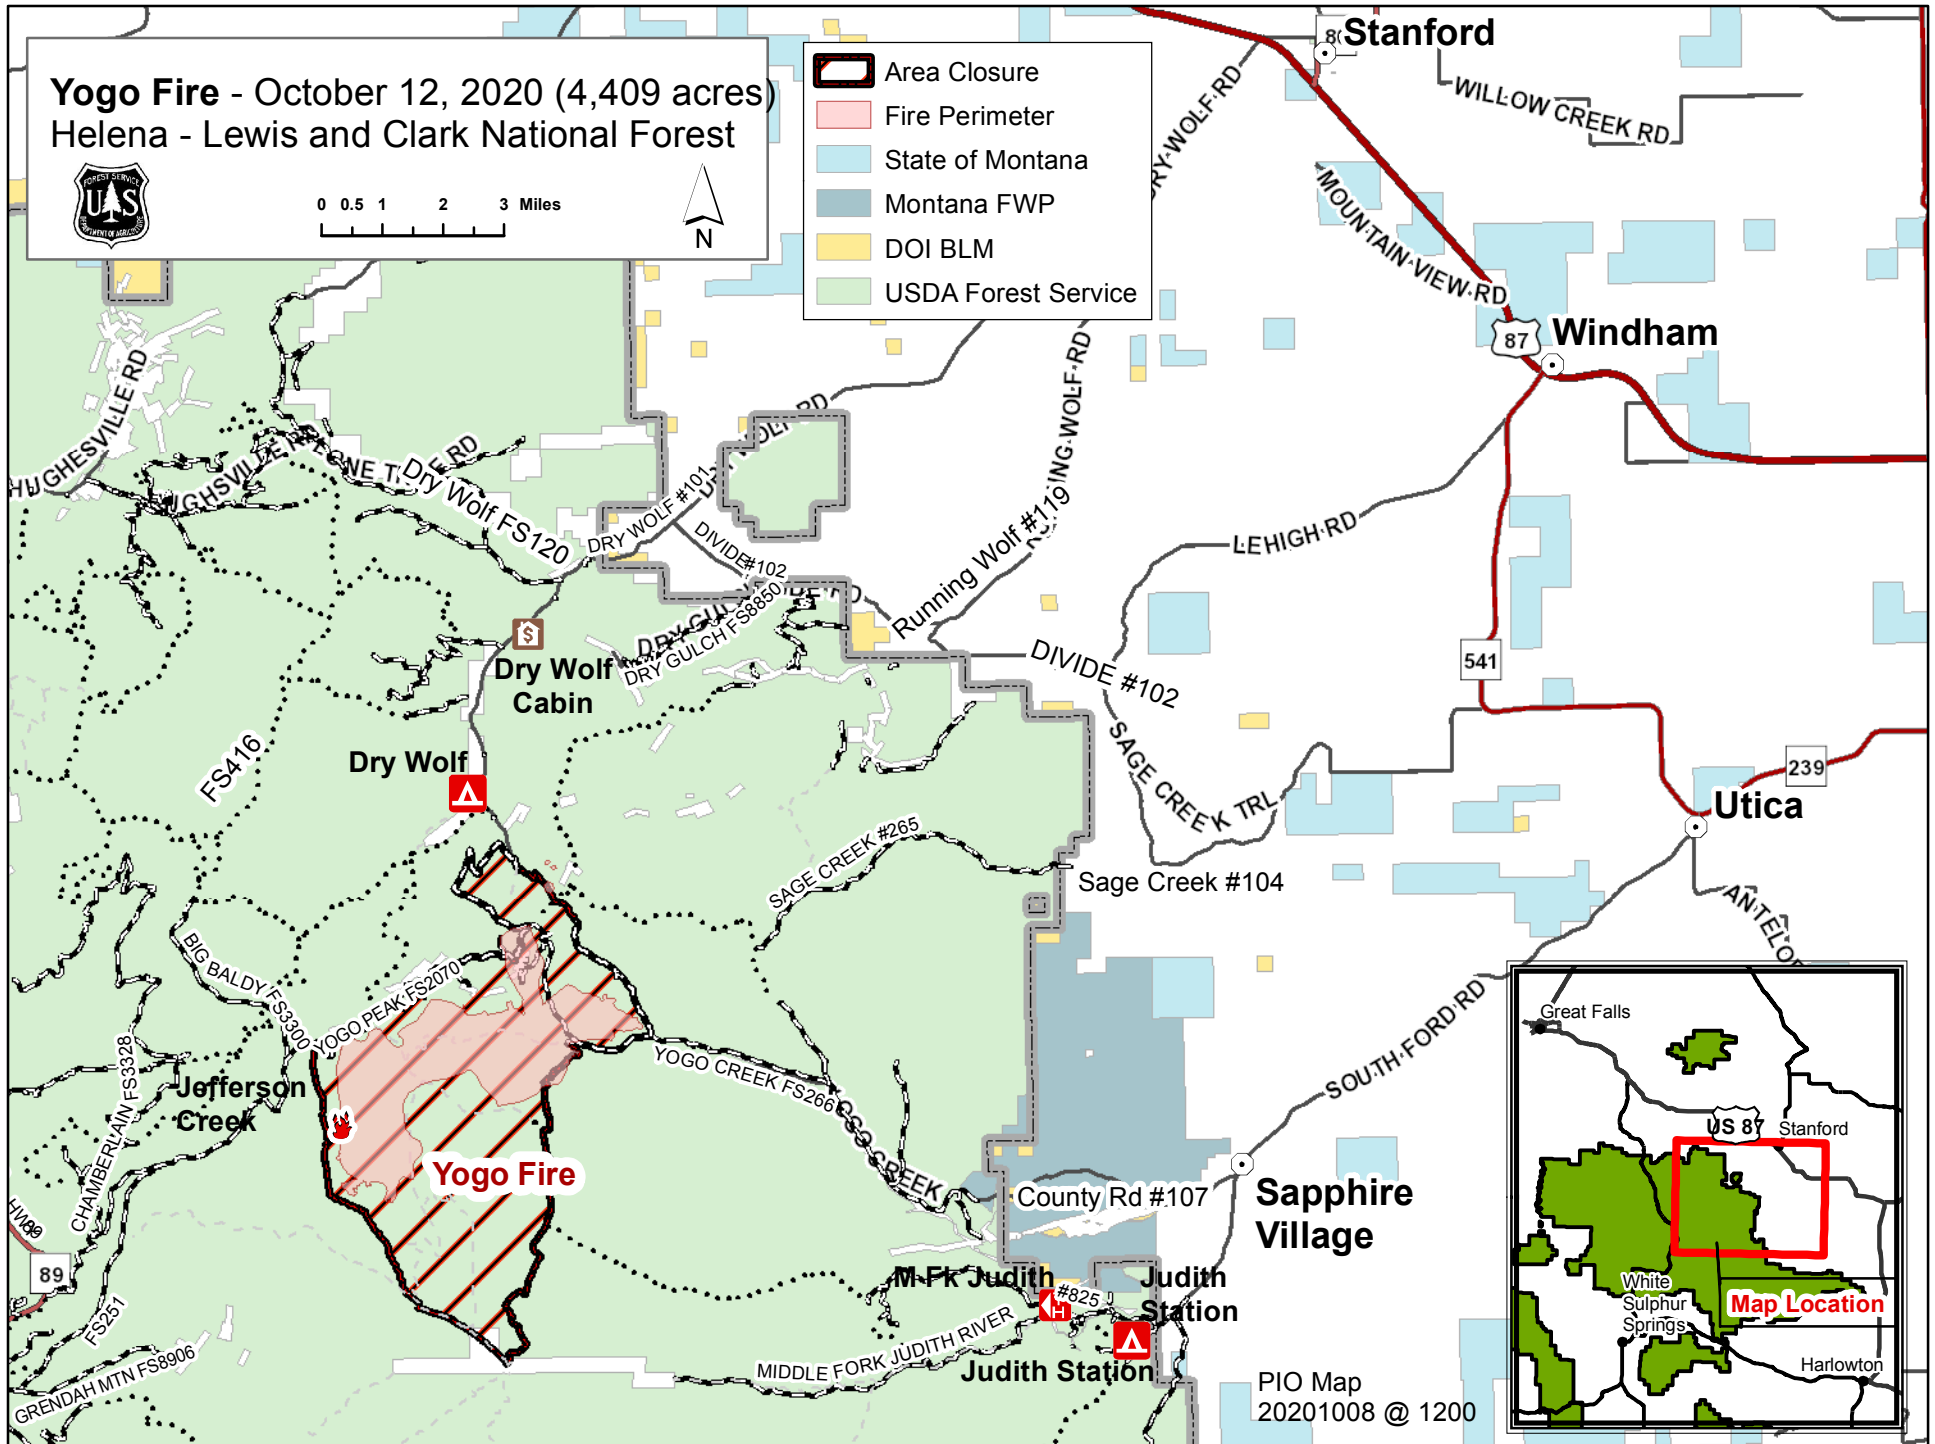

Yogo Fire - October 12, 2020 (4,409 acres) Helena - Lewis and Clark National Forest

0 0.5 1 2 3 Miles

- Area Closure
- Fire Perimeter
- State of Montana
- Montana FWP
- DOI BLM
- USDA Forest Service

PIO Map
20201008 @ 1200