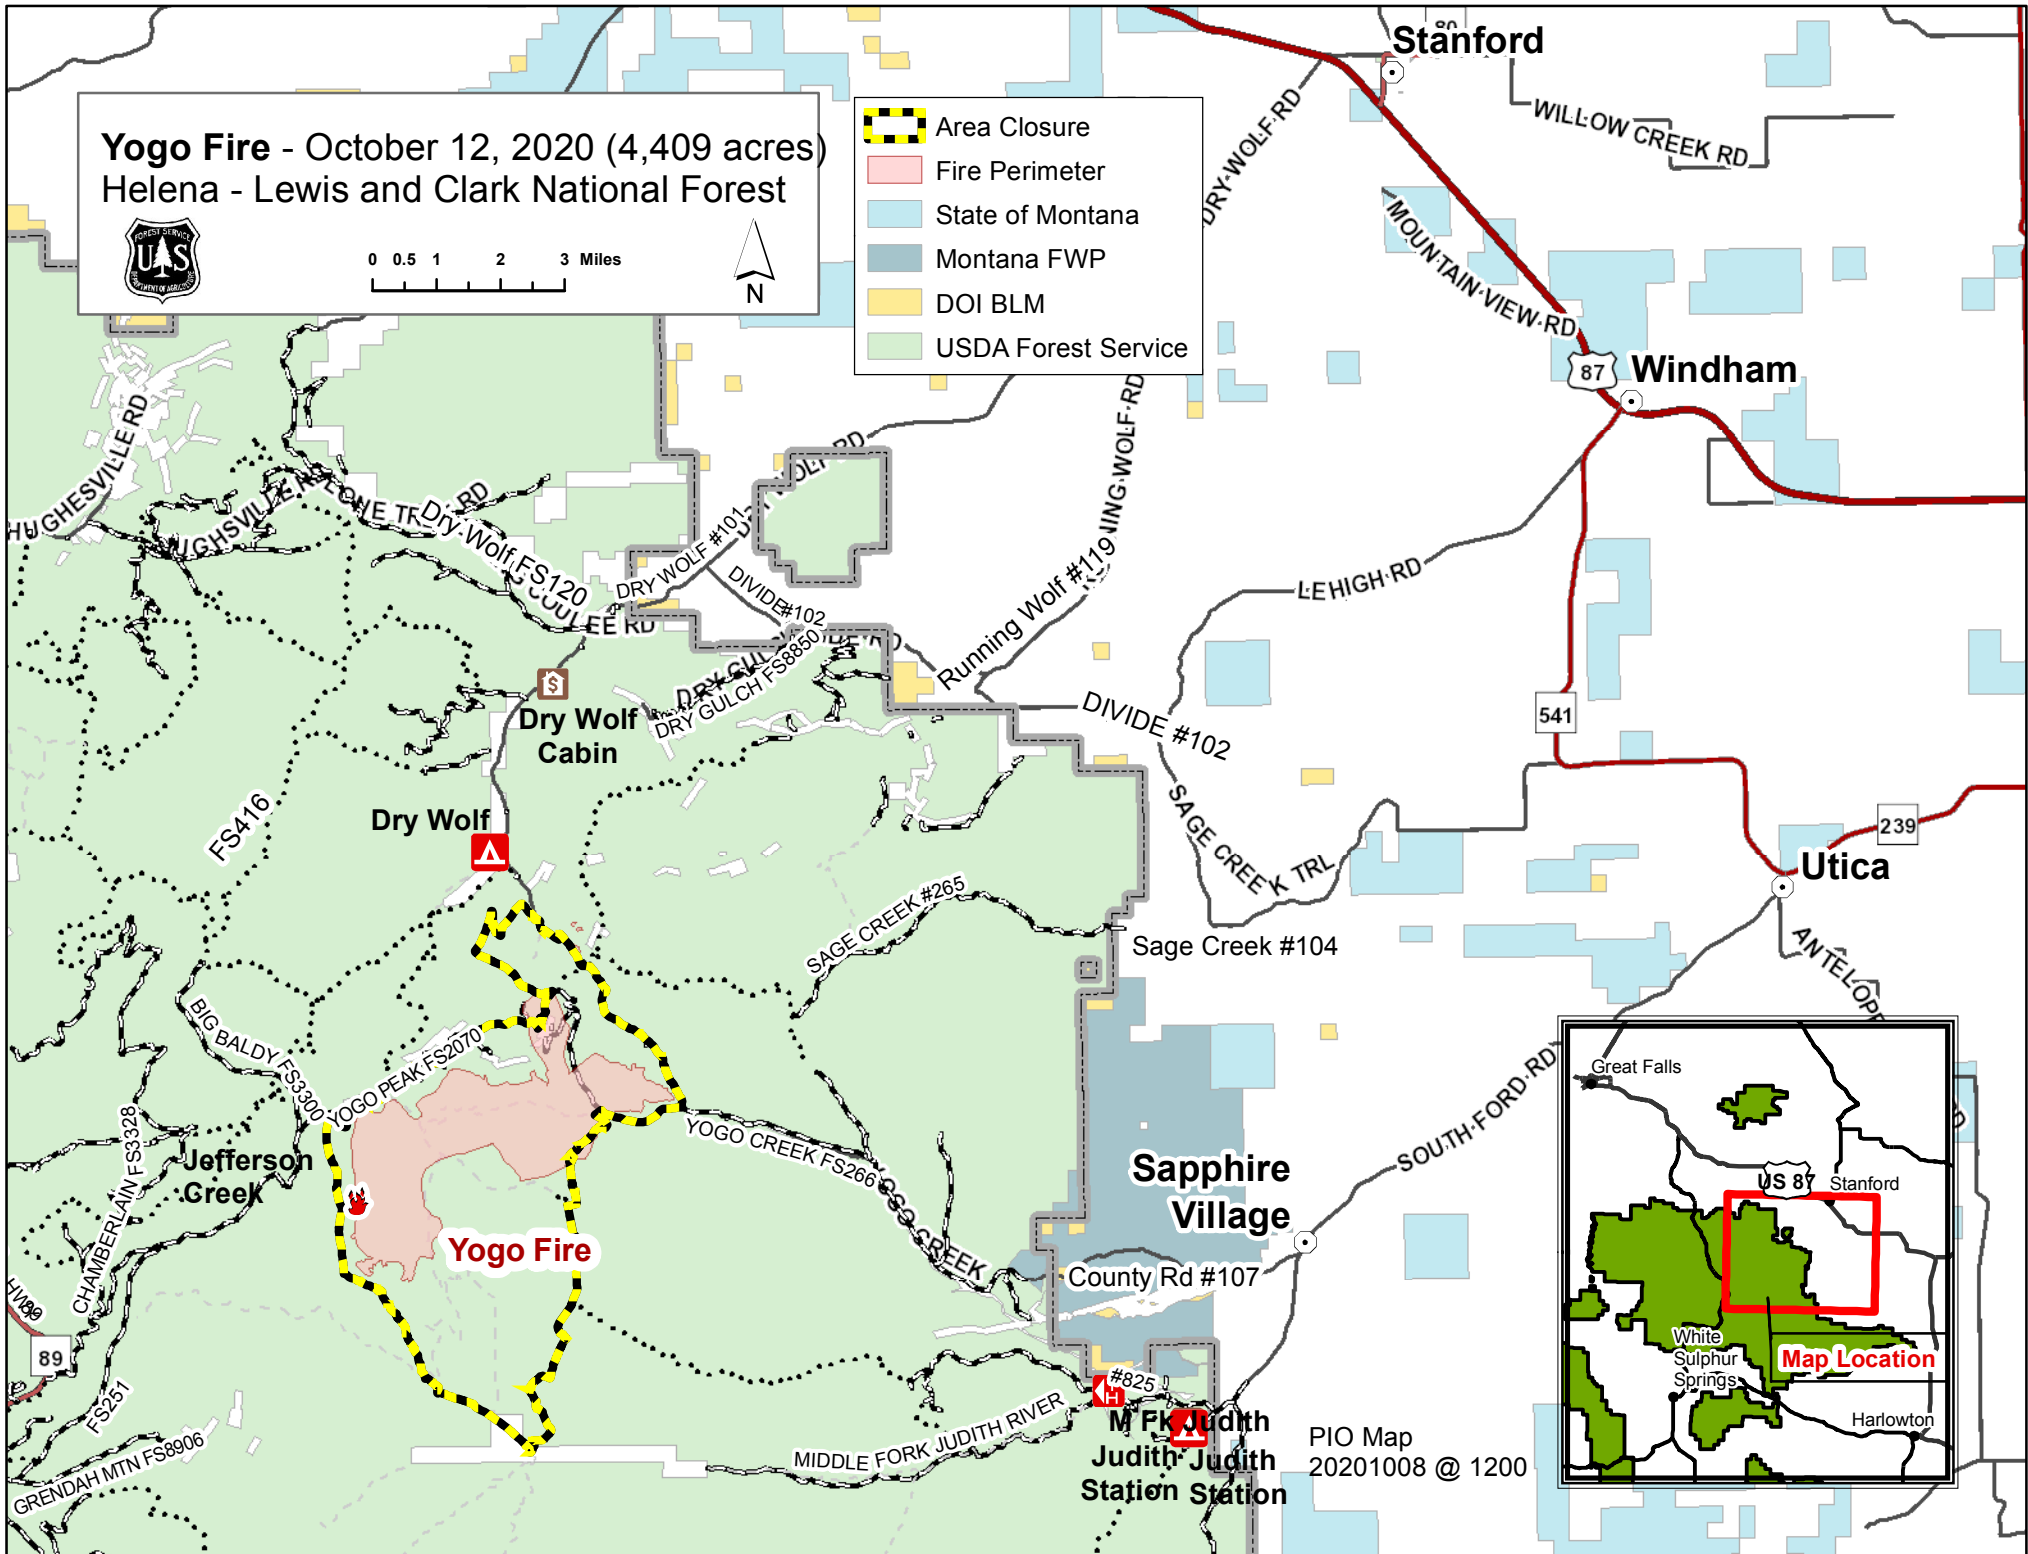

Yogo Fire - October 12, 2020 (4,409 acres) Helena - Lewis and Clark National Forest

0 0.5 1 2 3 Miles

- Area Closure
- Fire Perimeter
- State of Montana
- Montana FWP
- DOI BLM
- USDA Forest Service

PIO Map
20201008 @ 1200