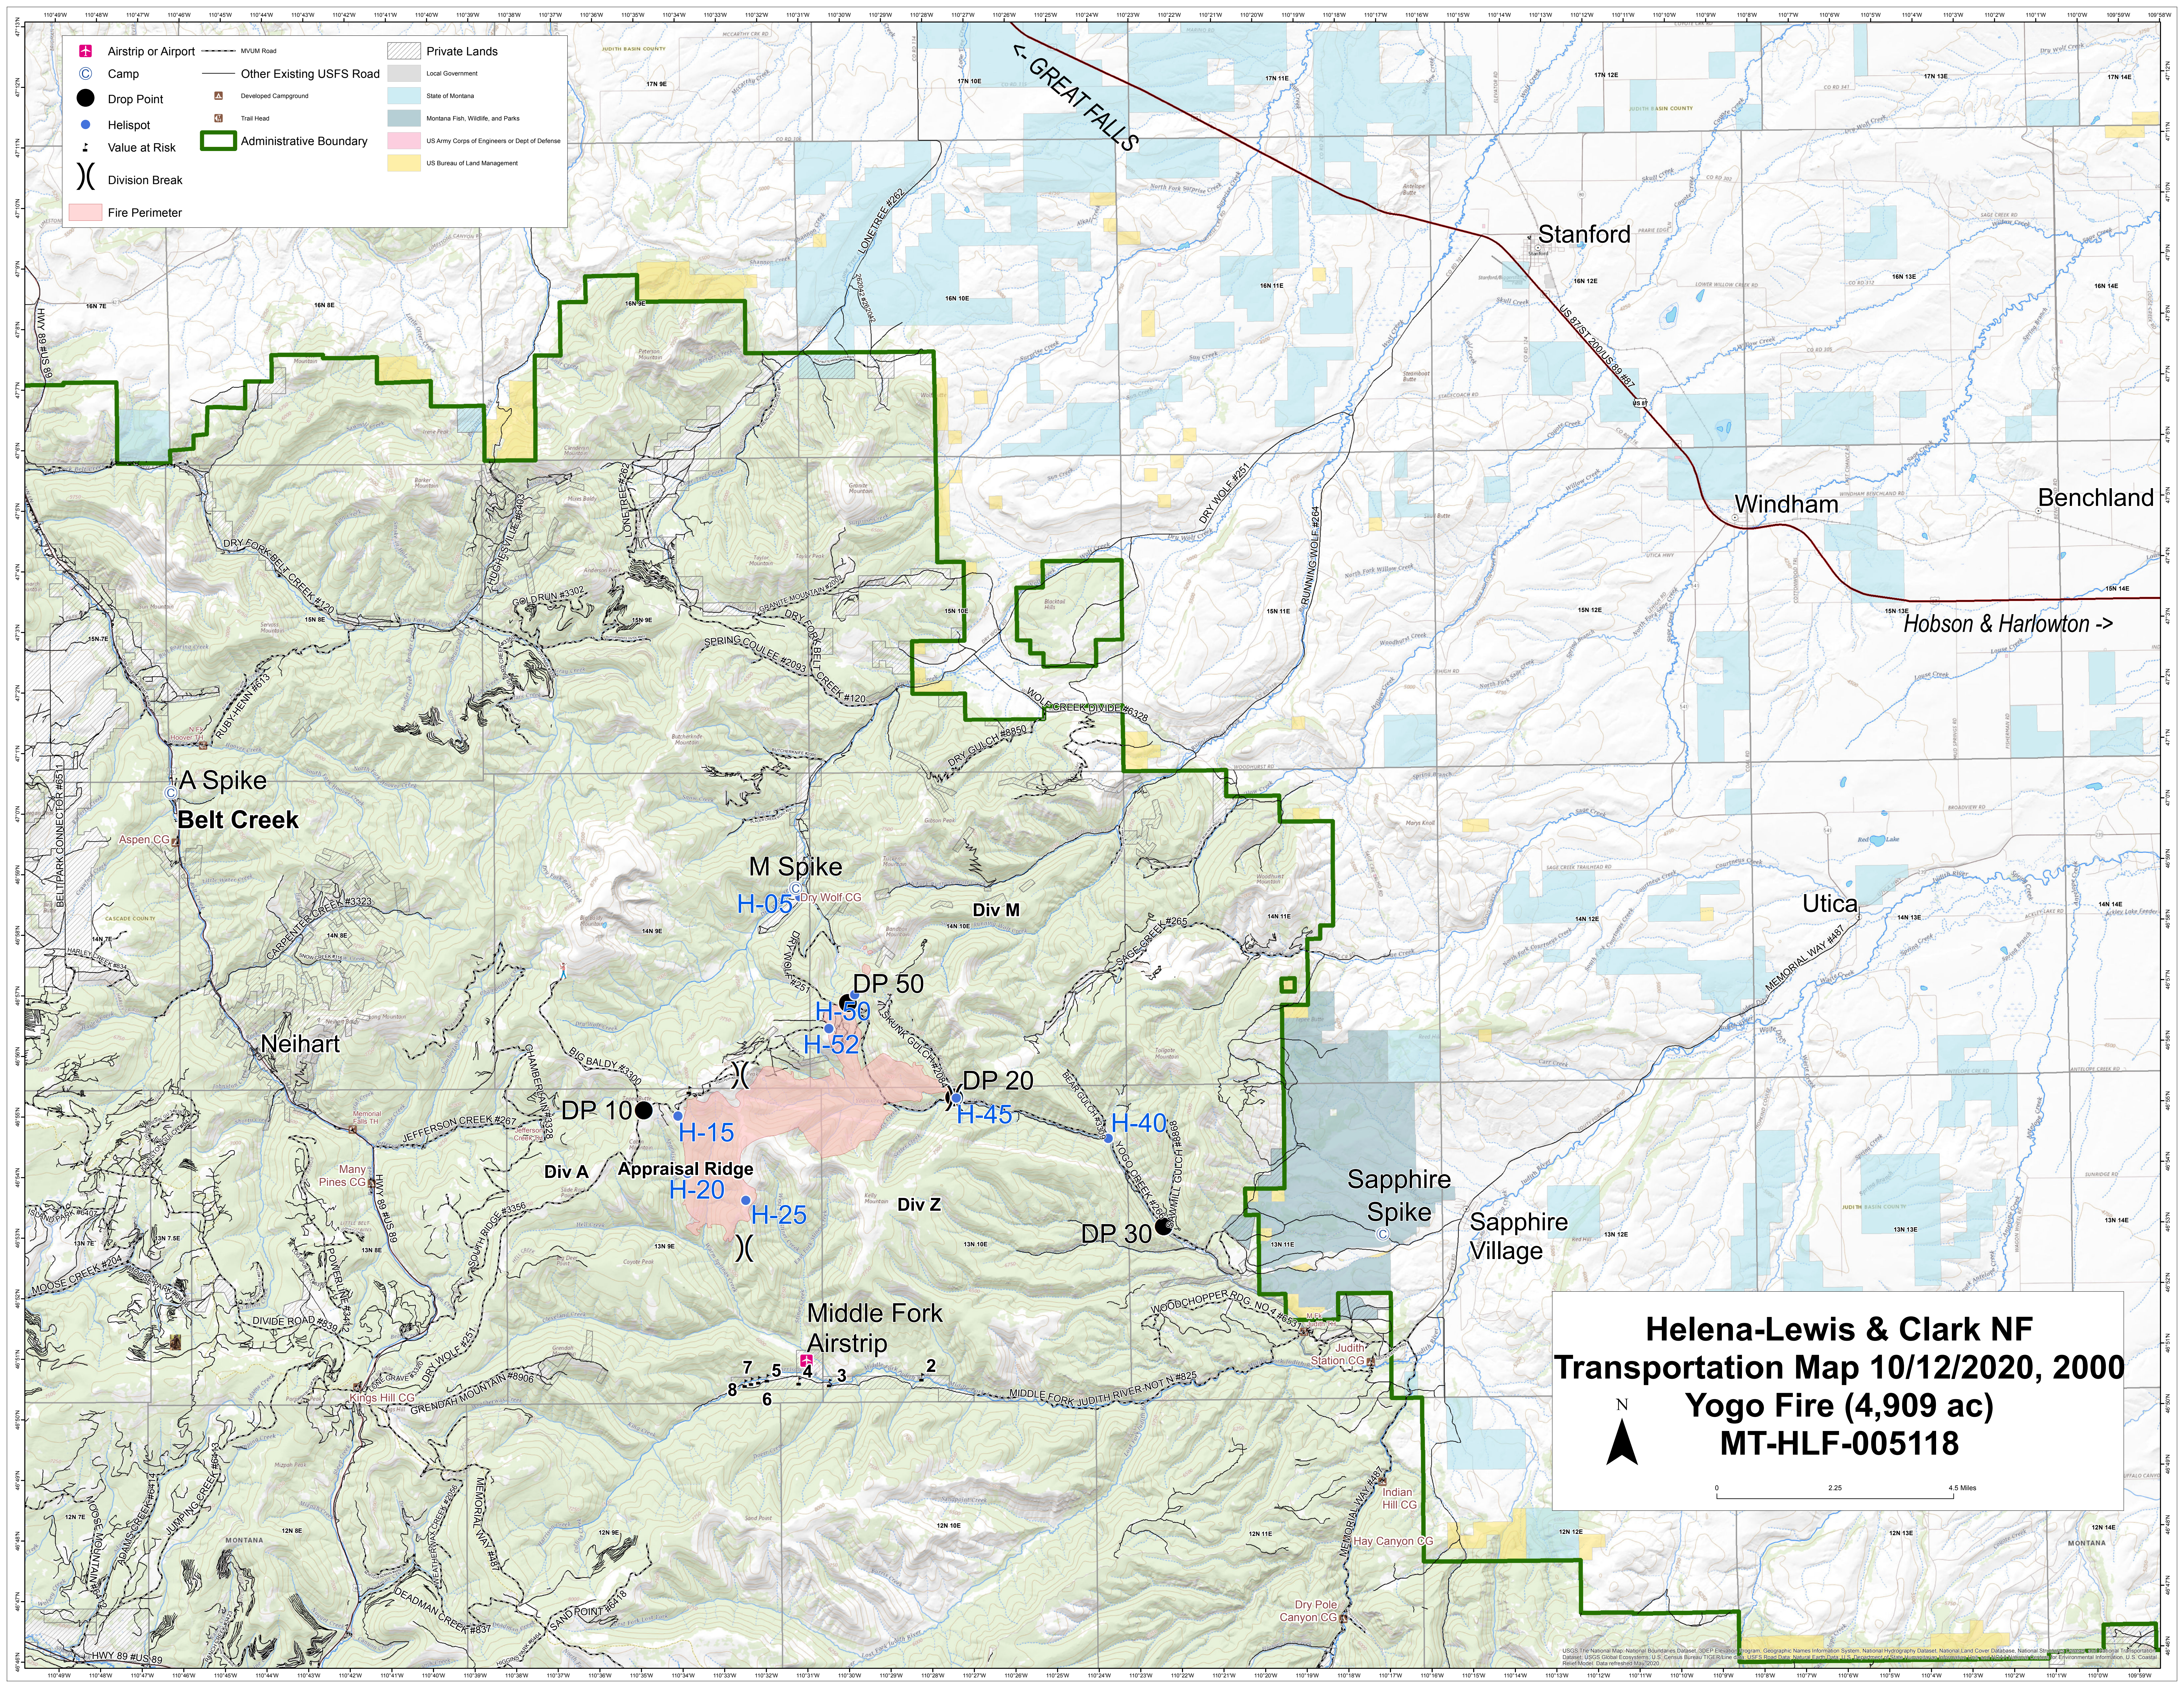

Airstrip or Airport	MVUM Road	Private Lands
Camp	Other Existing USFS Road	Local Government
Drop Point	Developed Campground	State of Montana
Helispot	Trail Head	Montana Fish, Wildlife, and Parks
Value at Risk	Administrative Boundary	US Army Corps of Engineers or Dept of Defense
Division Break		US Bureau of Land Management
Fire Perimeter		

Helena-Lewis & Clark NF
Transportation Map 10/12/2020, 2000
Yogo Fire (4,909 ac)
MT-HLF-005118

N
 0 2.25 4.5 Miles