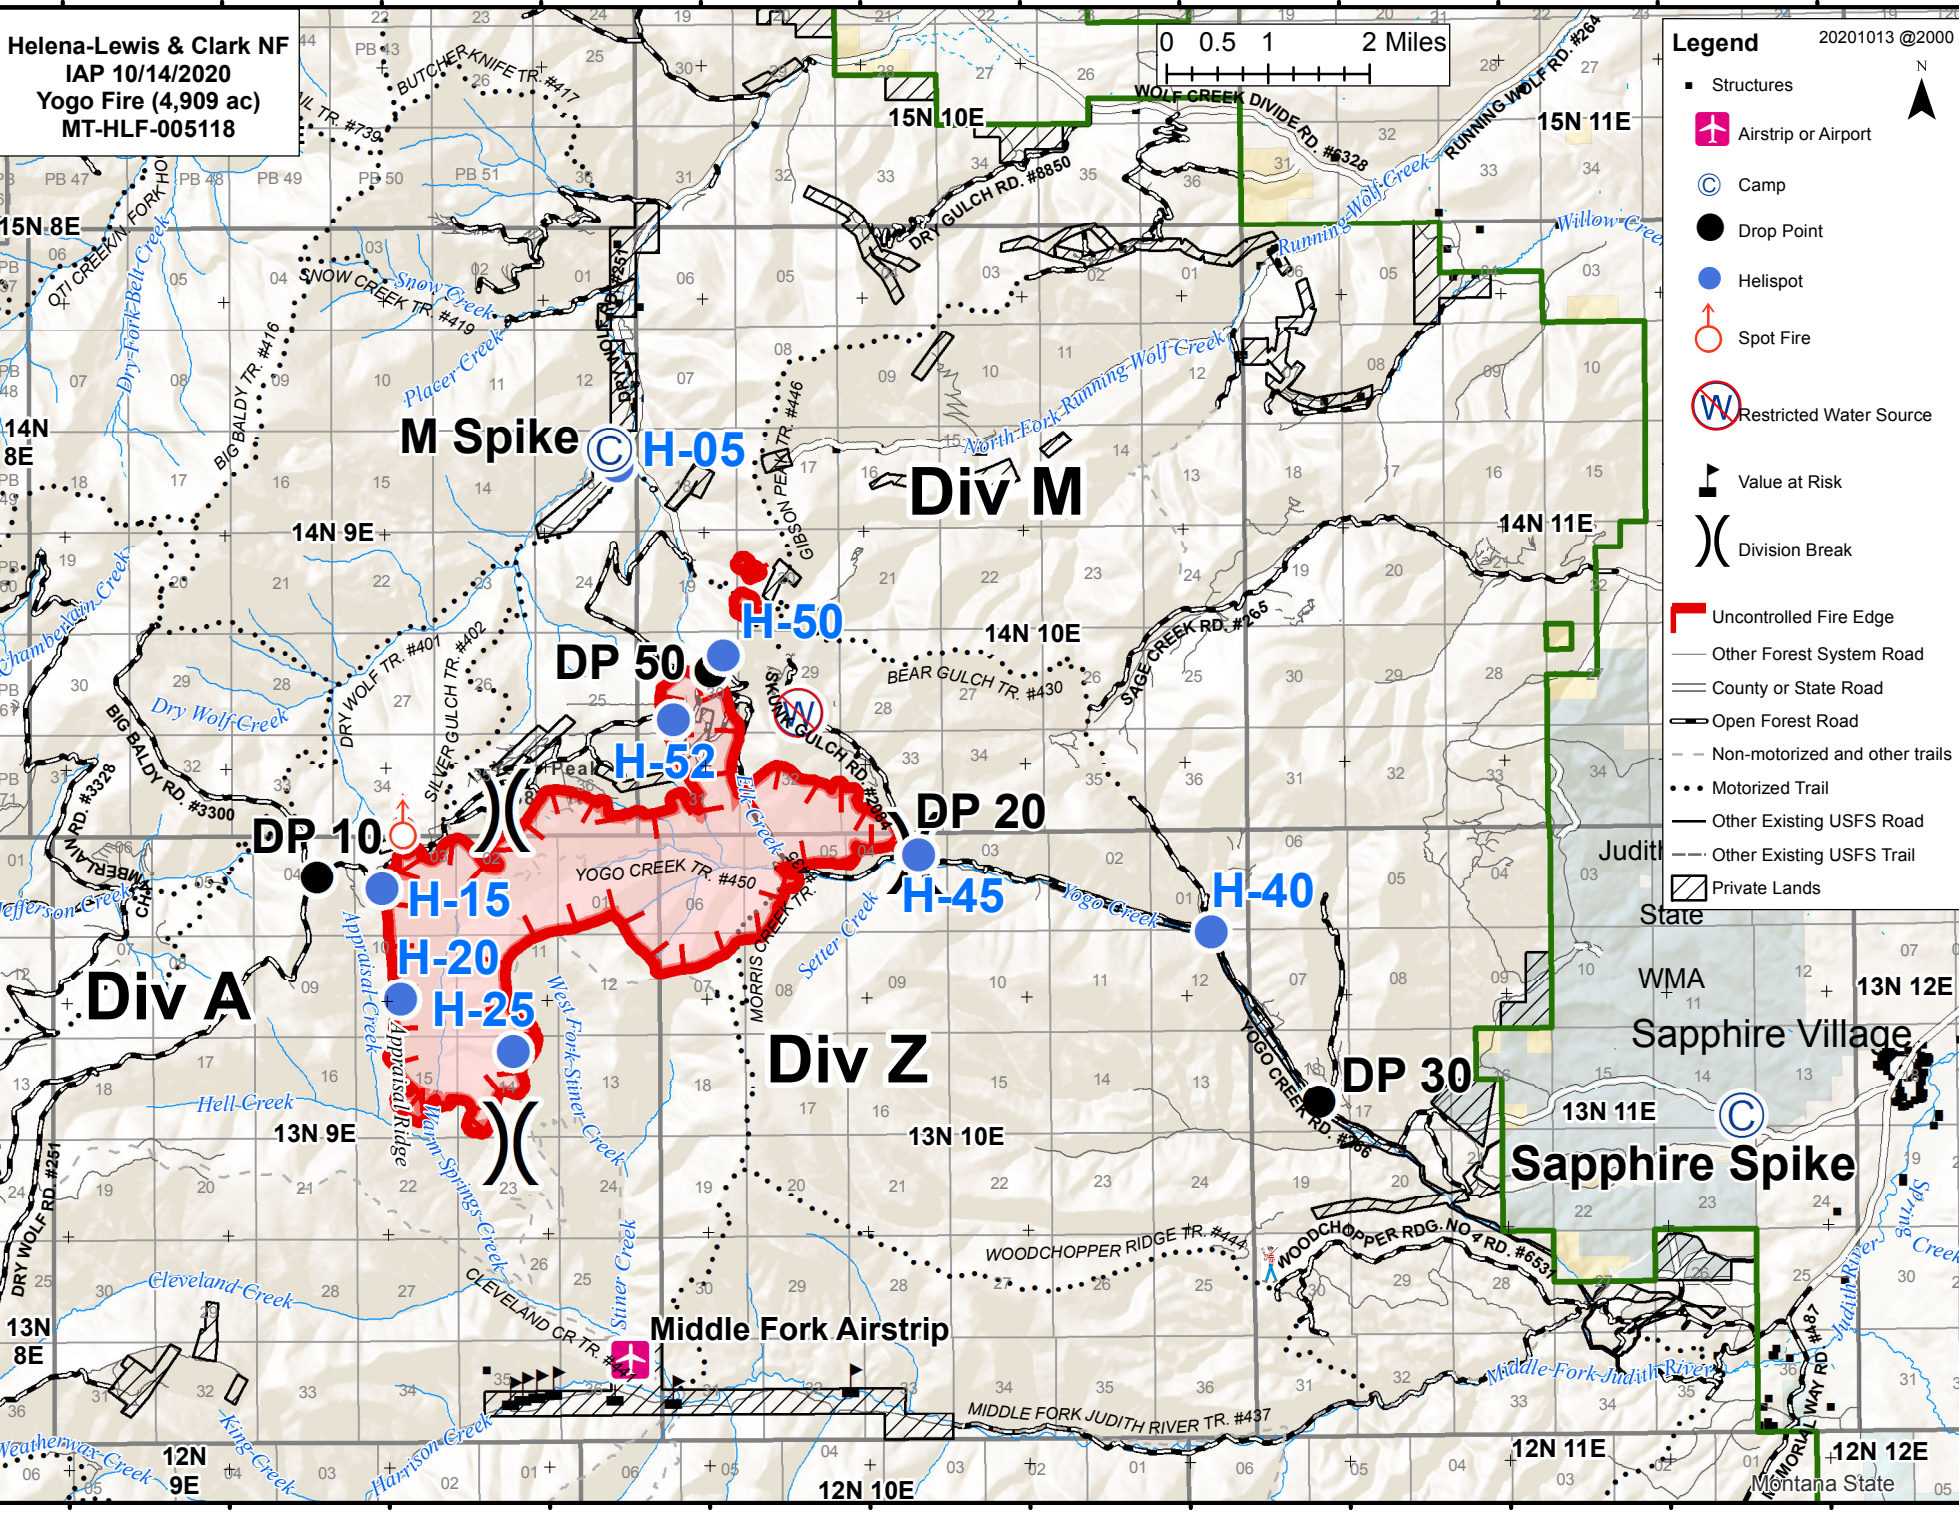

110°38'W 110°36'W 110°34'W 110°32'W 110°30'W 110°28'W 110°26'W 110°24'W 110°22'W 110°20'W 110°18'W 110°16'W

Helena-Lewis & Clark NF  
IAP 10/14/2020  
Yogo Fire (4,909 ac)  
MT-HLF-005118

0 0.5 1 2 Miles

Legend 20201013 @2000

- Structures
- Airstrip or Airport
- Camp
- Drop Point
- Helispot
- Spot Fire
- Restricted Water Source
- Value at Risk
- Division Break

- Uncontrolled Fire Edge
- Other Forest System Road
- County or State Road
- Open Forest Road
- Non-motorized and other trails
- Motorized Trail
- Other Existing USFS Road
- Other Existing USFS Trail
- Private Lands

110°38'W 110°36'W 110°34'W 110°32'W 110°30'W 110°28'W 110°26'W 110°24'W 110°22'W 110°20'W 110°18'W 110°16'W

47°2'N 47°0'N 46°58'N 46°56'N 46°54'N 46°52'N 46°50'N

47°2'N 47°0'N 46°58'N 46°56'N 46°54'N 46°52'N 46°50'N