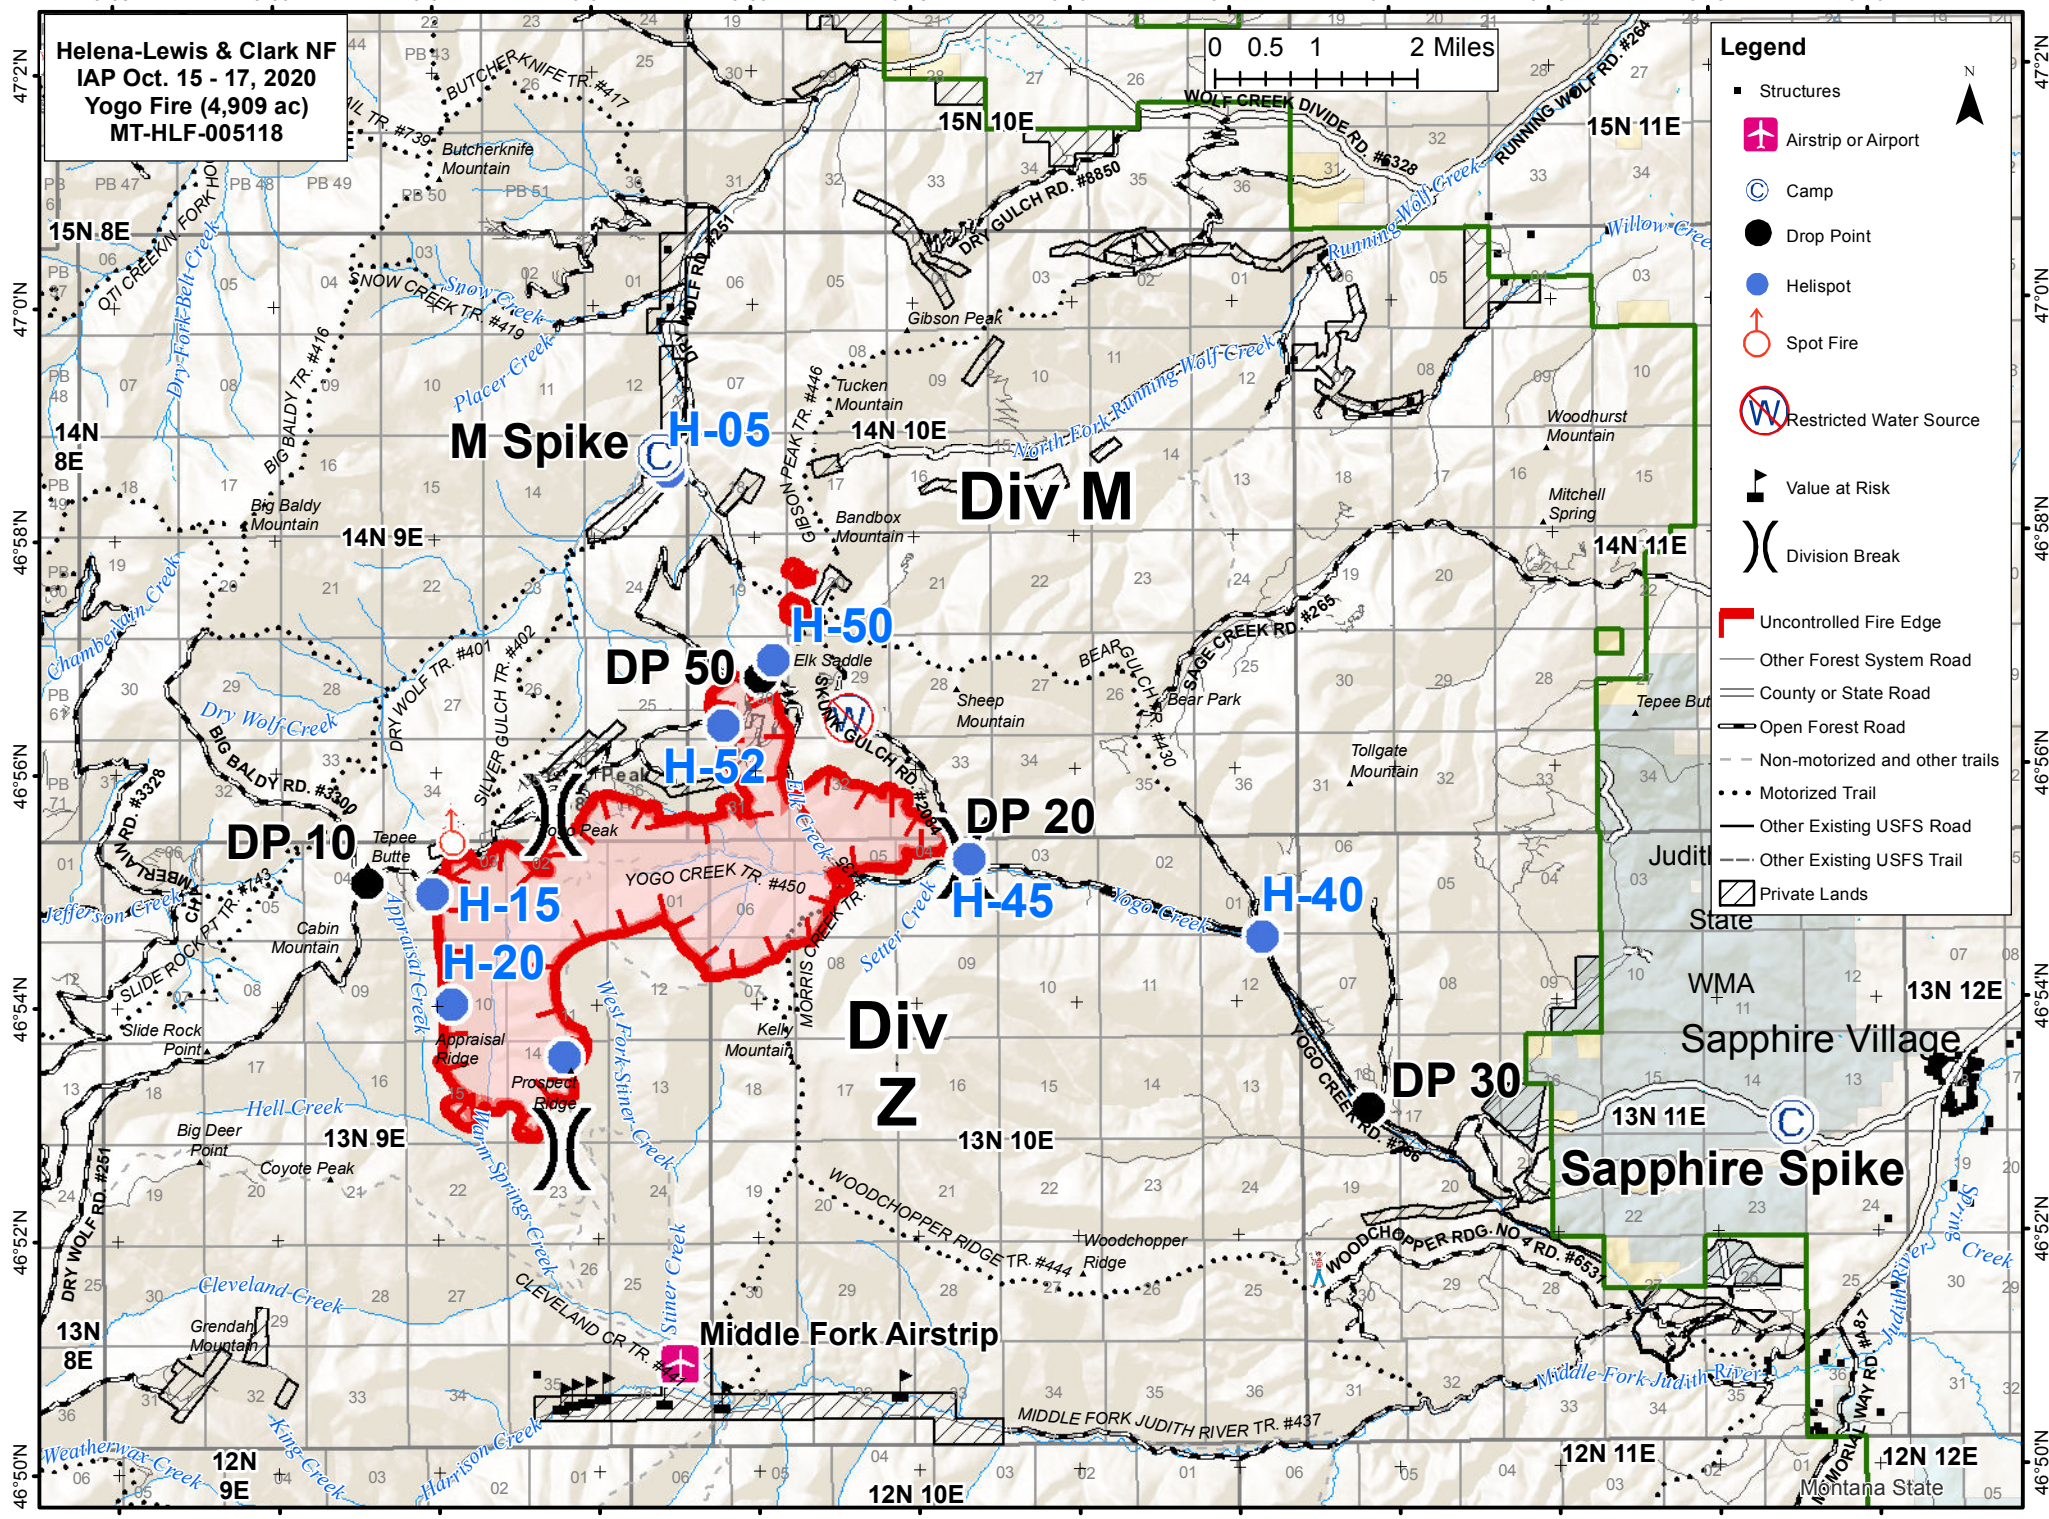

110°38'W 110°36'W 110°34'W 110°32'W 110°30'W 110°28'W 110°26'W 110°24'W 110°22'W 110°20'W 110°18'W 110°16'W

Helena-Lewis & Clark NF
IAP Oct. 15 - 17, 2020
Yogo Fire (4,909 ac)
MT-HLF-005118

1. **Legend**
2. Structures
   - ✈ Airstrip or Airport
   - ⊙ Camp
   - Drop Point
   - Helispot
   - ⬆ Spot Fire
   - ⊘ Restricted Water Source
   - ⚠ Value at Risk
   - ⌋ Division Break
   - ▬ Uncontrolled Fire Edge
   - ▬ Other Forest System Road
   - ▬ County or State Road
   - ▬ Open Forest Road
   - ▬ Non-motorized and other trails
   - ⋯ Motorized Trail
   - ▬ Other Existing USFS Road
   - ▬ Other Existing USFS Trail
   - ▨ Private Lands

110°38'W 110°36'W 110°34'W 110°32'W 110°30'W 110°28'W 110°26'W 110°24'W 110°22'W 110°20'W 110°18'W 110°16'W