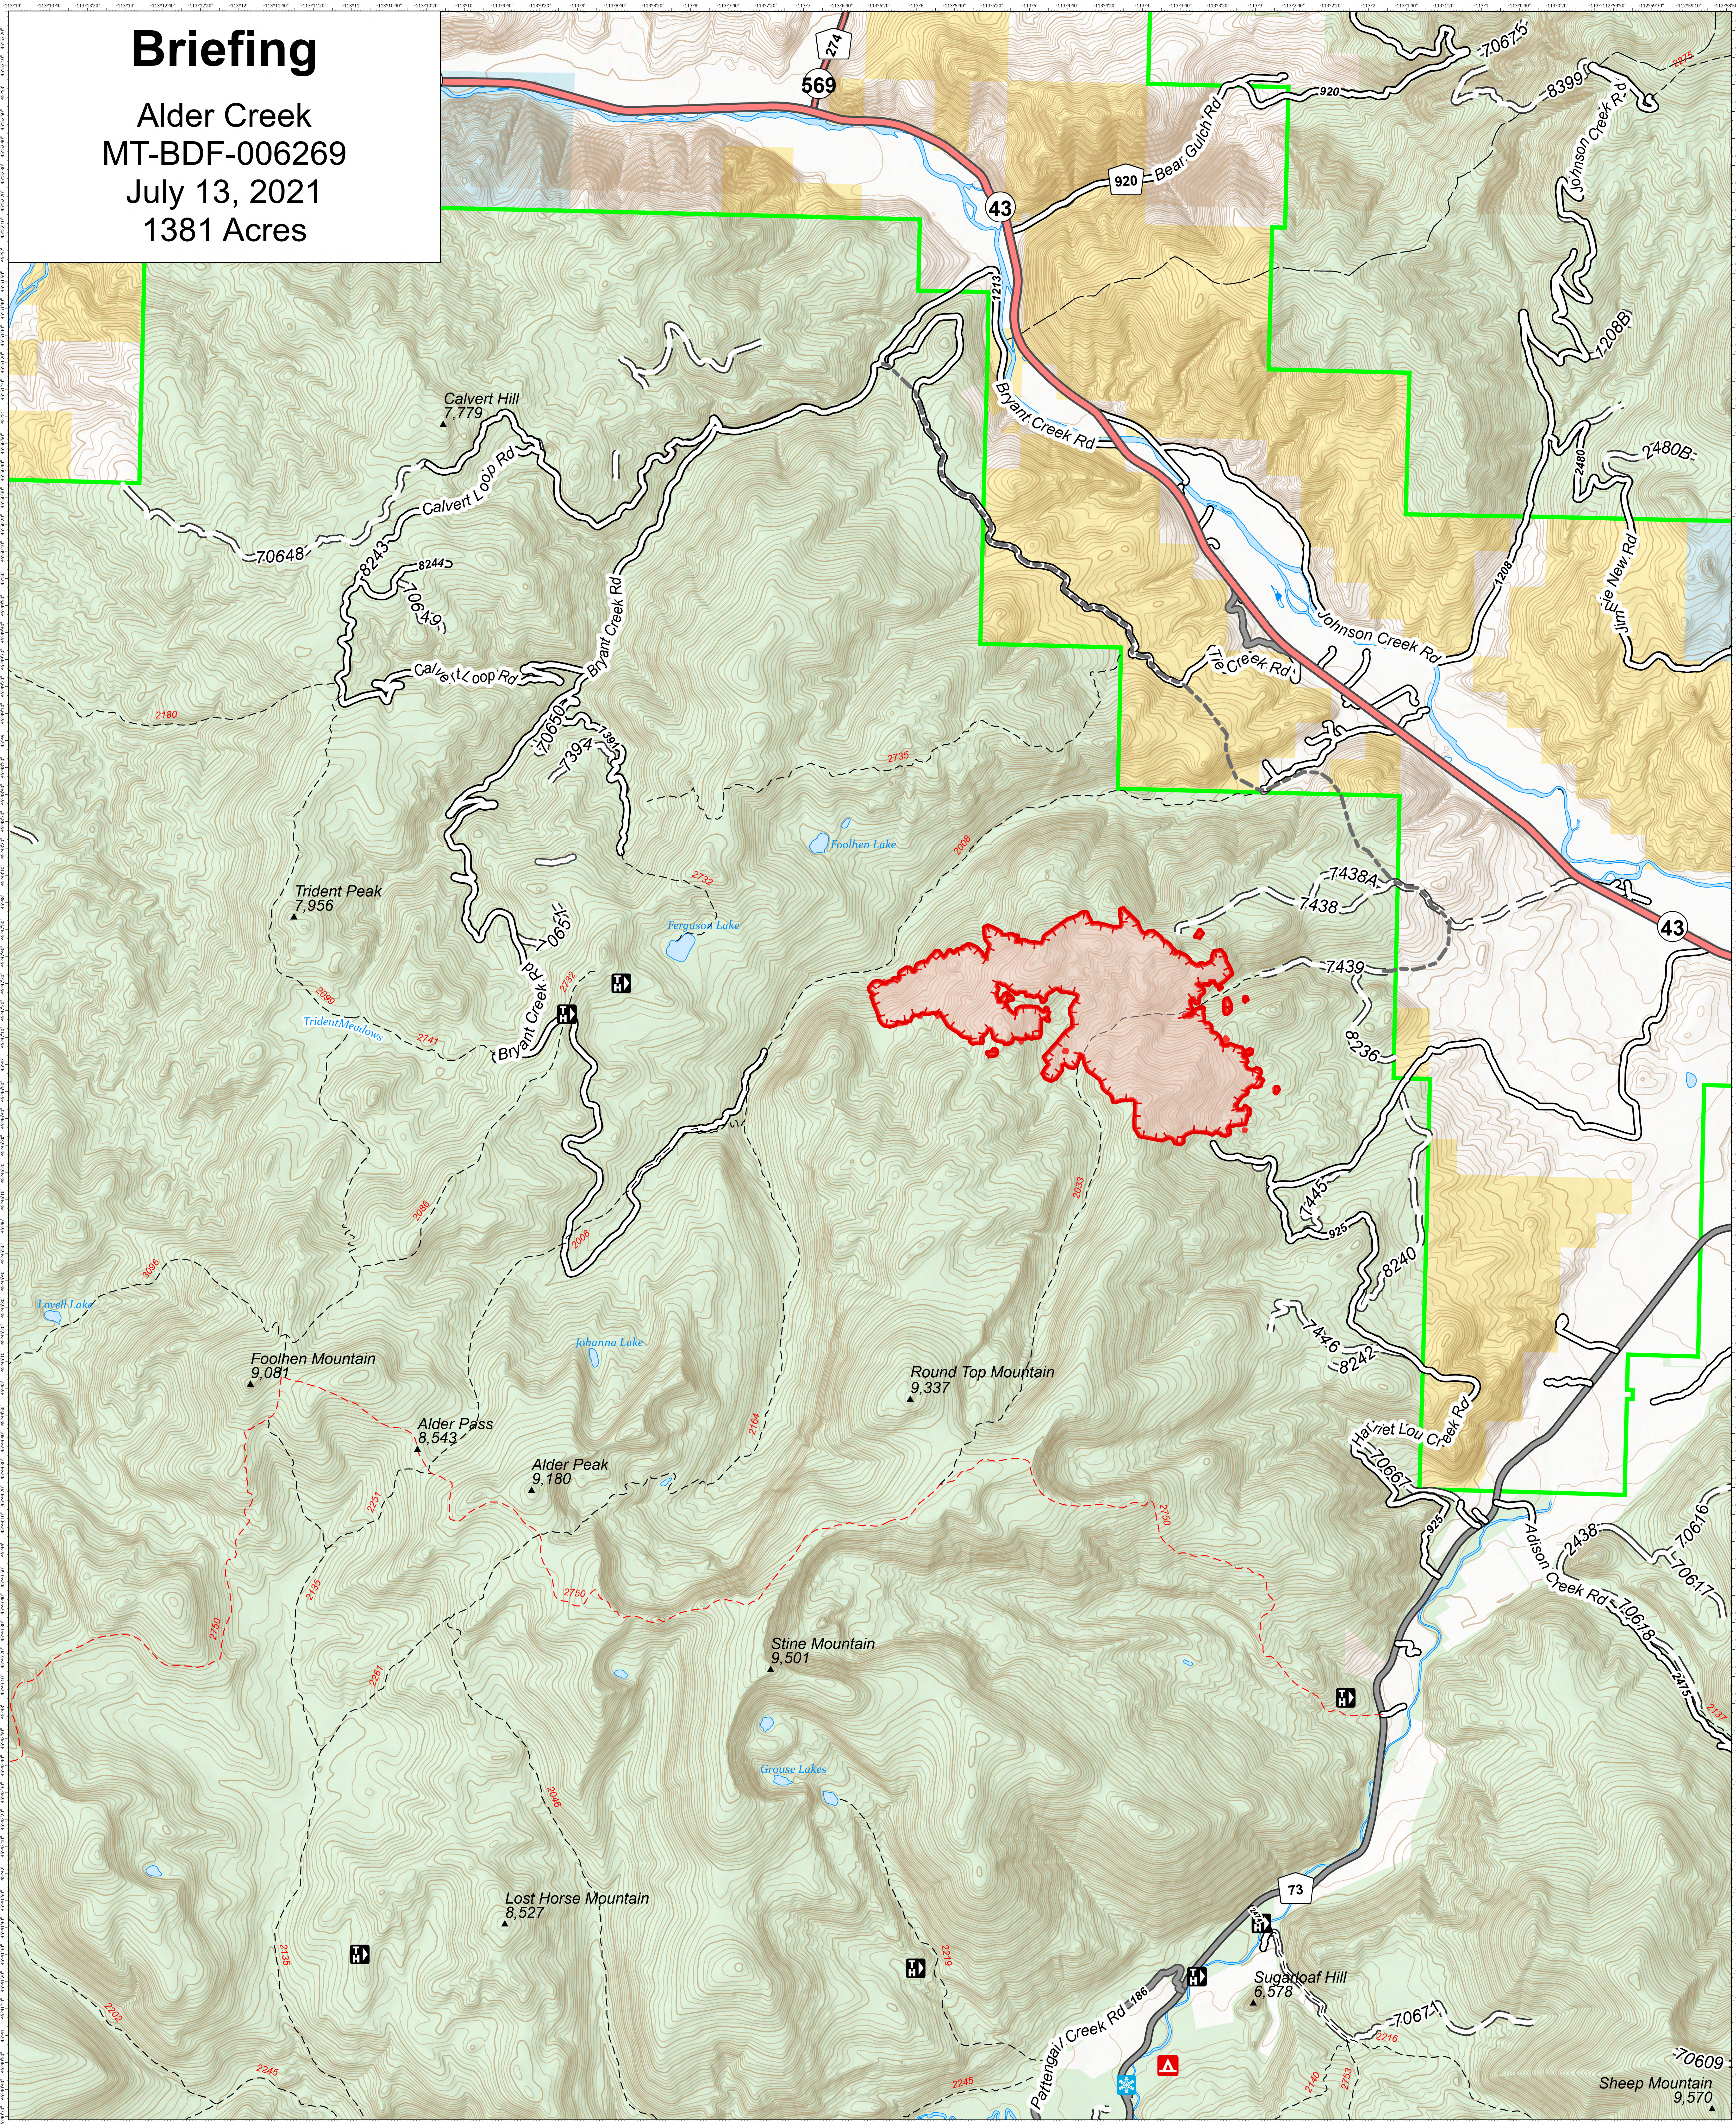

Briefing

Alder Creek
 MT-BDF-006269
 July 13, 2021
 1381 Acres

- ▬ Wildfire Daily Fire Perimeter
 ▬ Gravel Road
▬ State Public Lands
- - - Other
 ▬ Dirt Road
▬ Other State Lands
- ▬ Fire Edge
 ▬ Unimproved Road
▬ BLM Lands
- ▬ Paved
 ▬ Forest Service Land

SA Blue Team
 7/13/2021 0824
 North American 1983 Datum. LatLong Grid

1 inch equals 4 miles