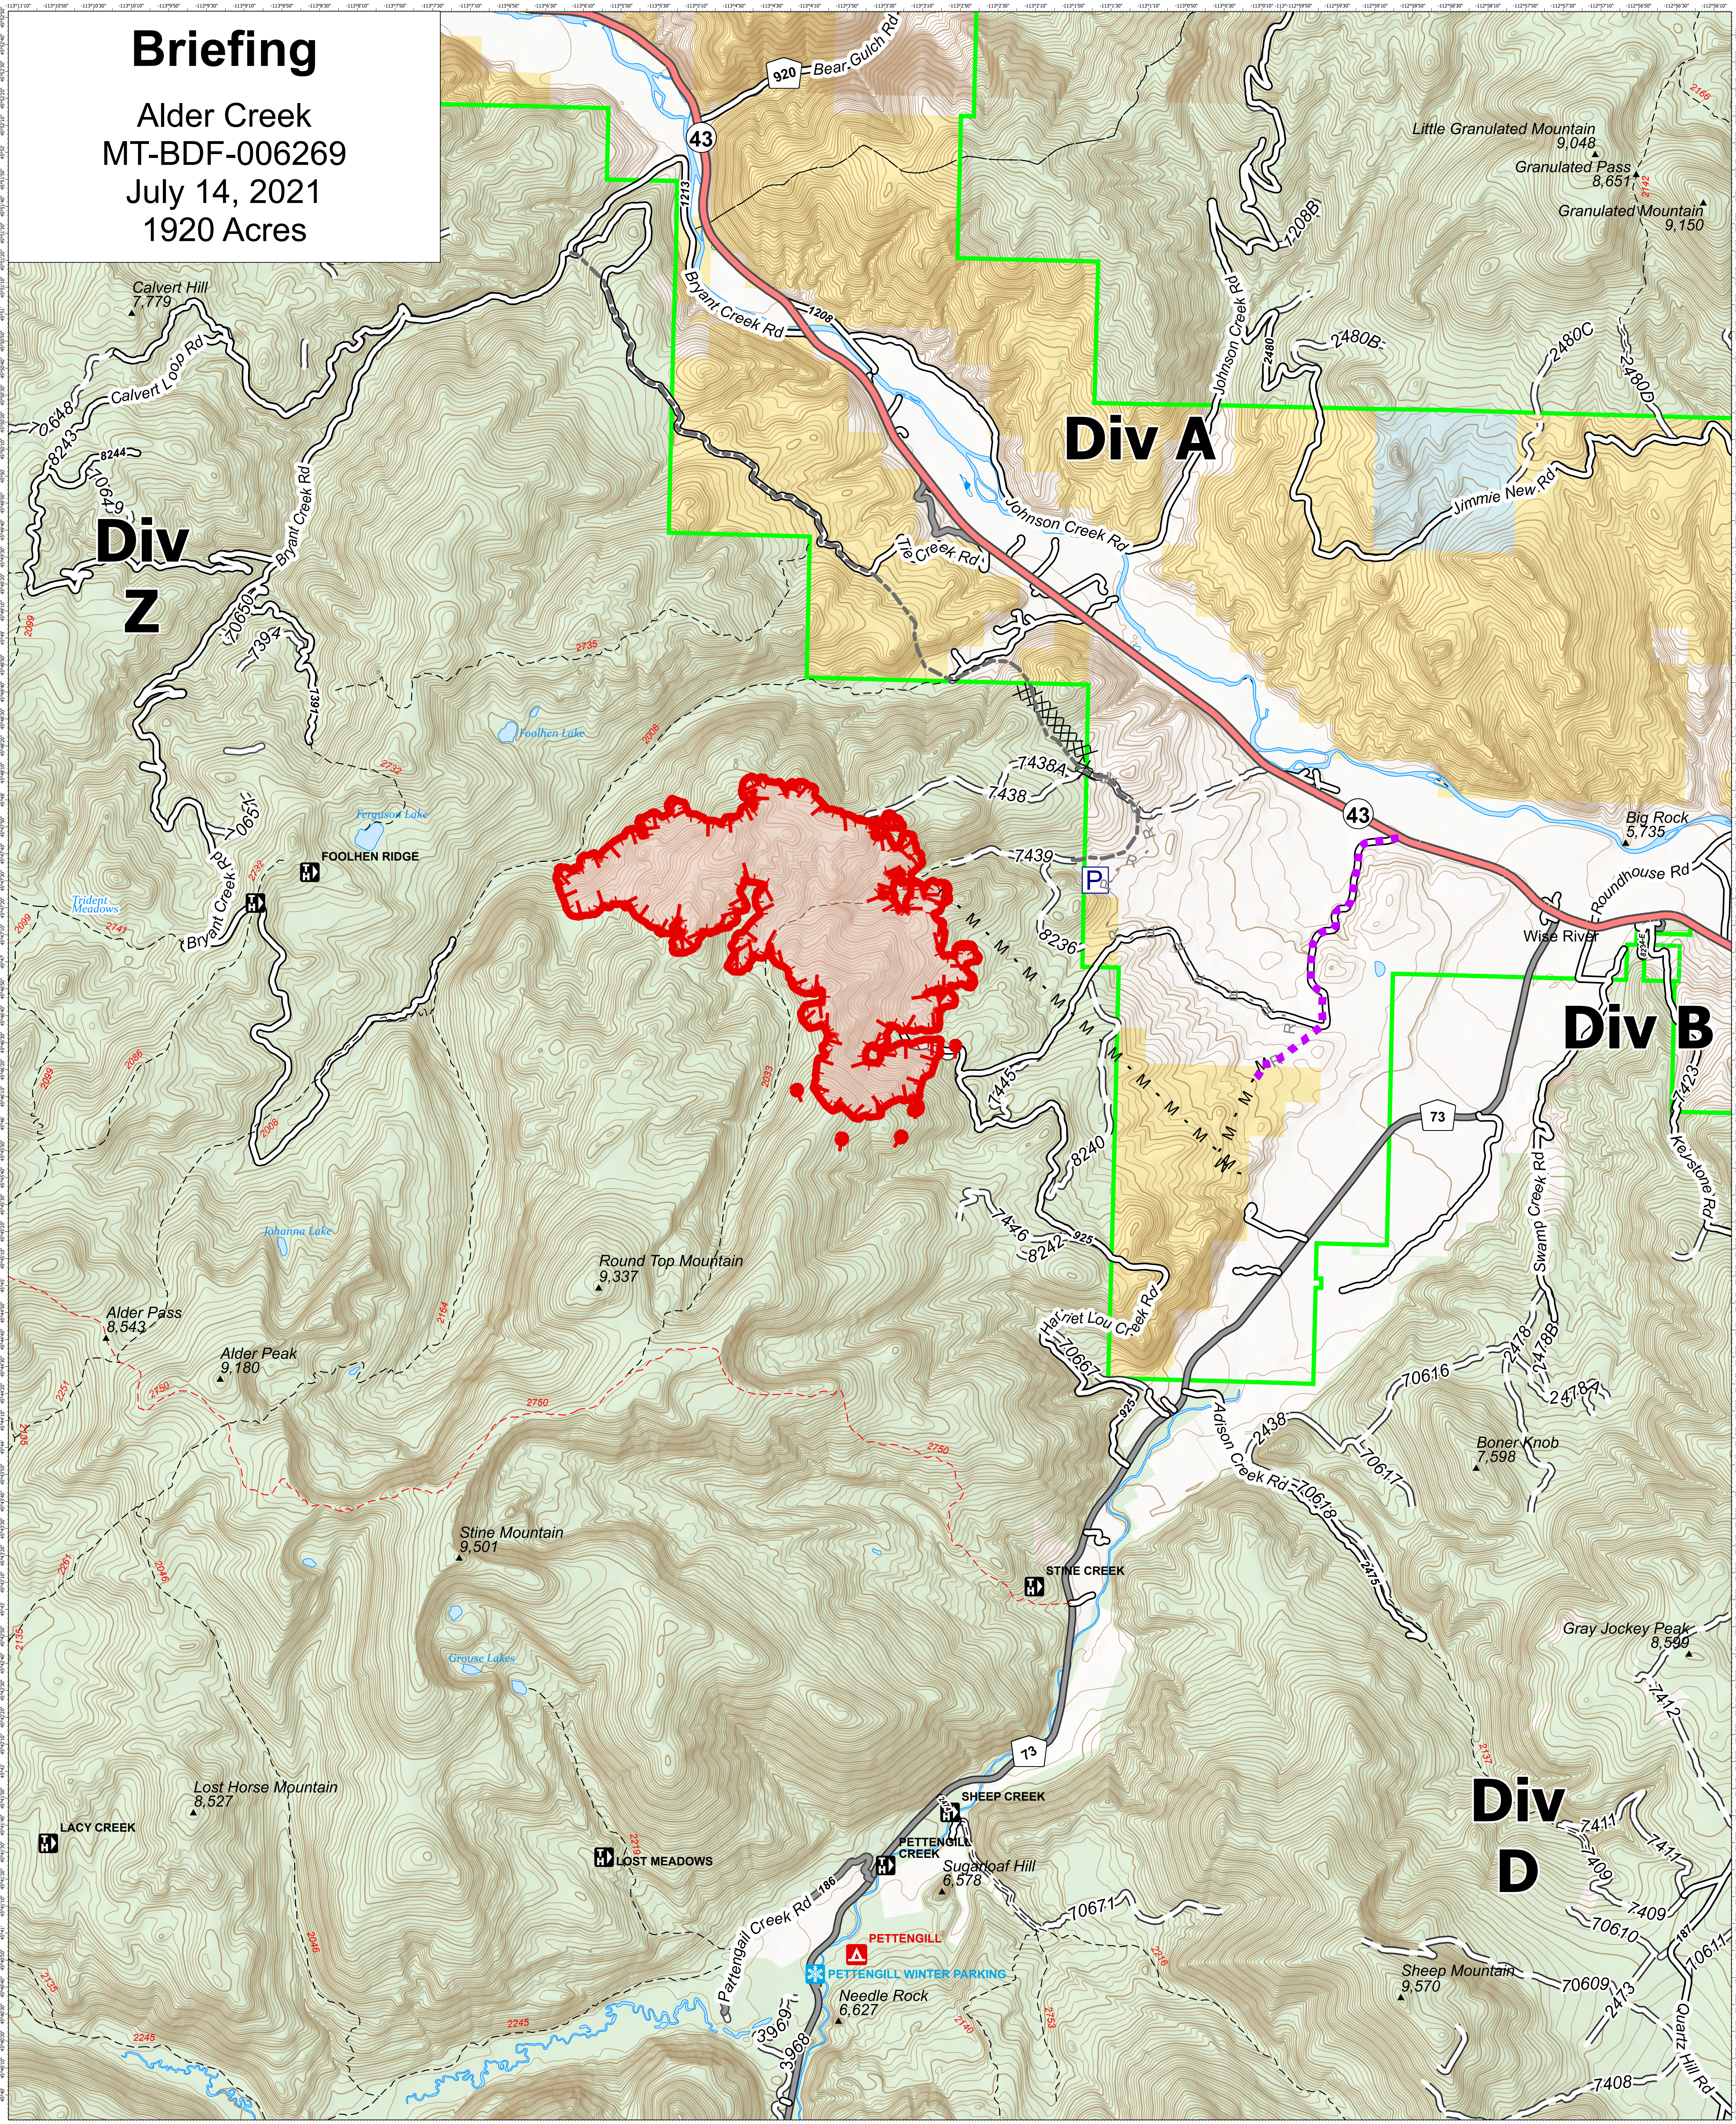

# Briefing

Alder Creek  
MT-BDF-006269  
July 14, 2021  
1920 Acres

- Wildfire Daily Fire Perimeter
- Other
- Fire Edge
- Paved
- Gravel Road
- Dirt Road
- Unimproved Road
- Forest Service Land
- Other State Lands
- BLM Lands
- Completed Dozer Line