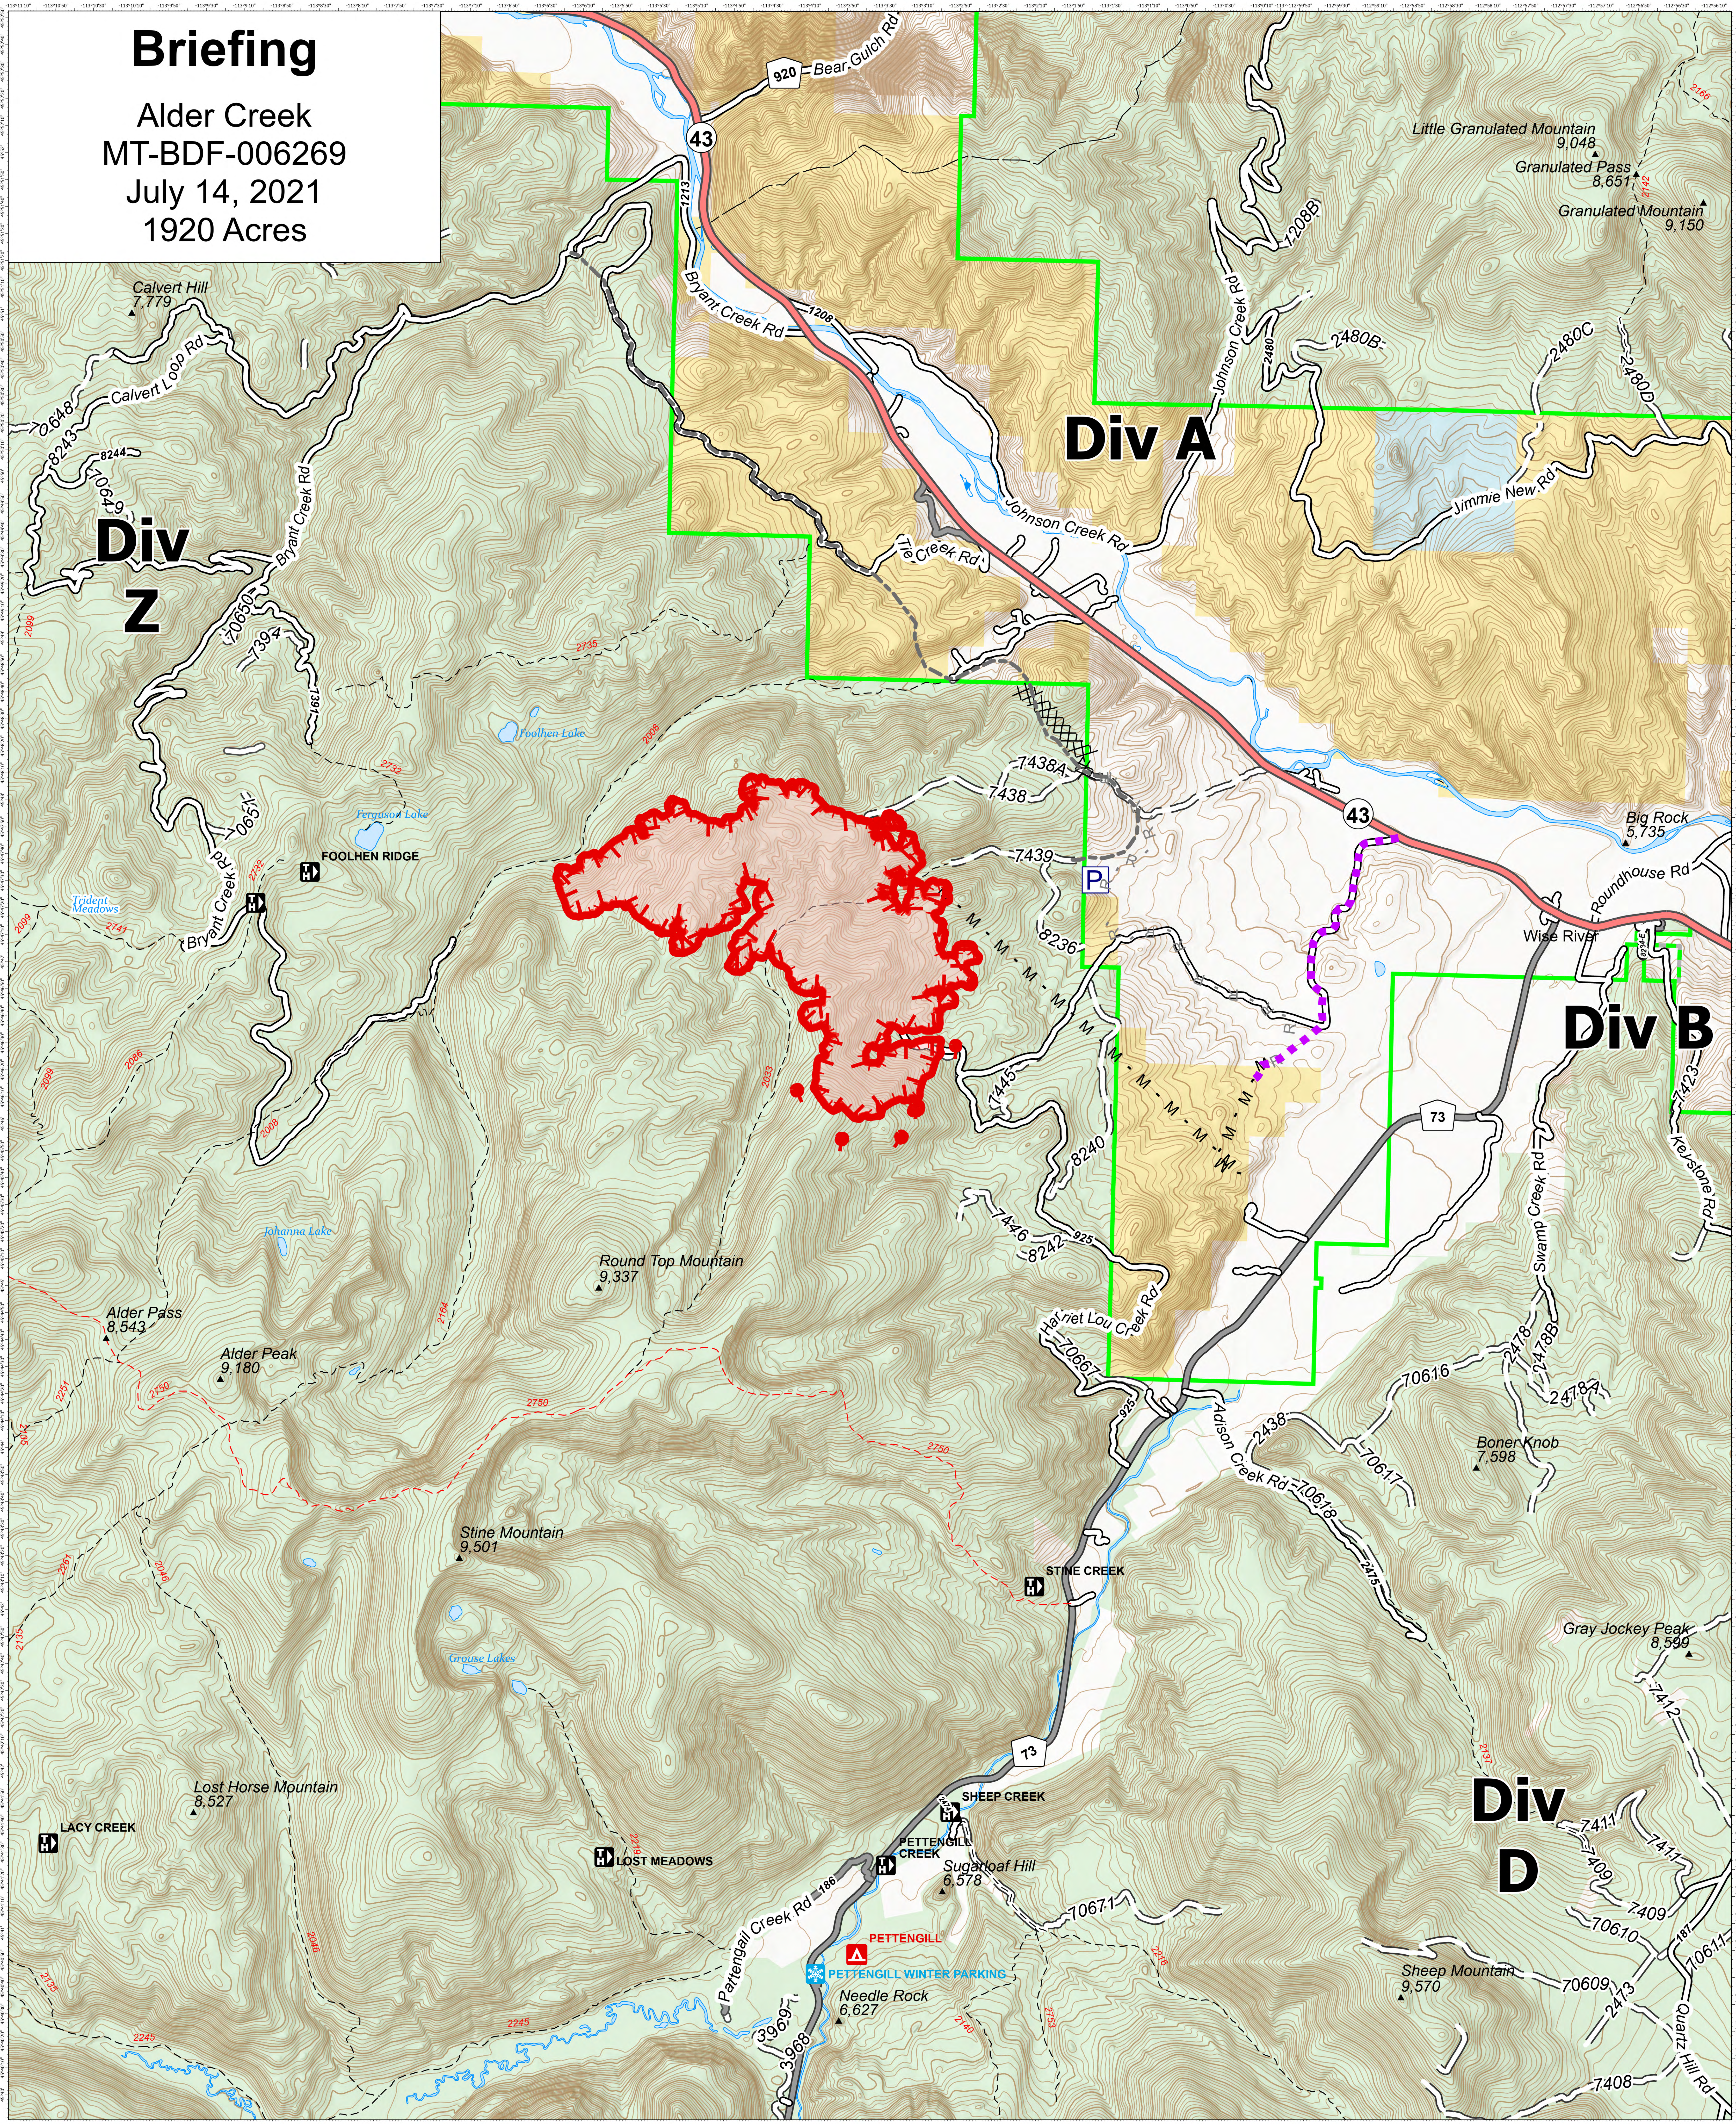

Briefing

Alder Creek
 MT-BDF-006269
 July 14, 2021
 1920 Acres

- ▣ Wildfire Daily Fire Perimeter
- Other
- ▬ Fire Edge
- Paved
- Gravel Road
- Dirt Road
- Unimproved Road
- Forest Service Land
- Other State Lands
- BLM Lands
- ⊗ Completed Dozer Line