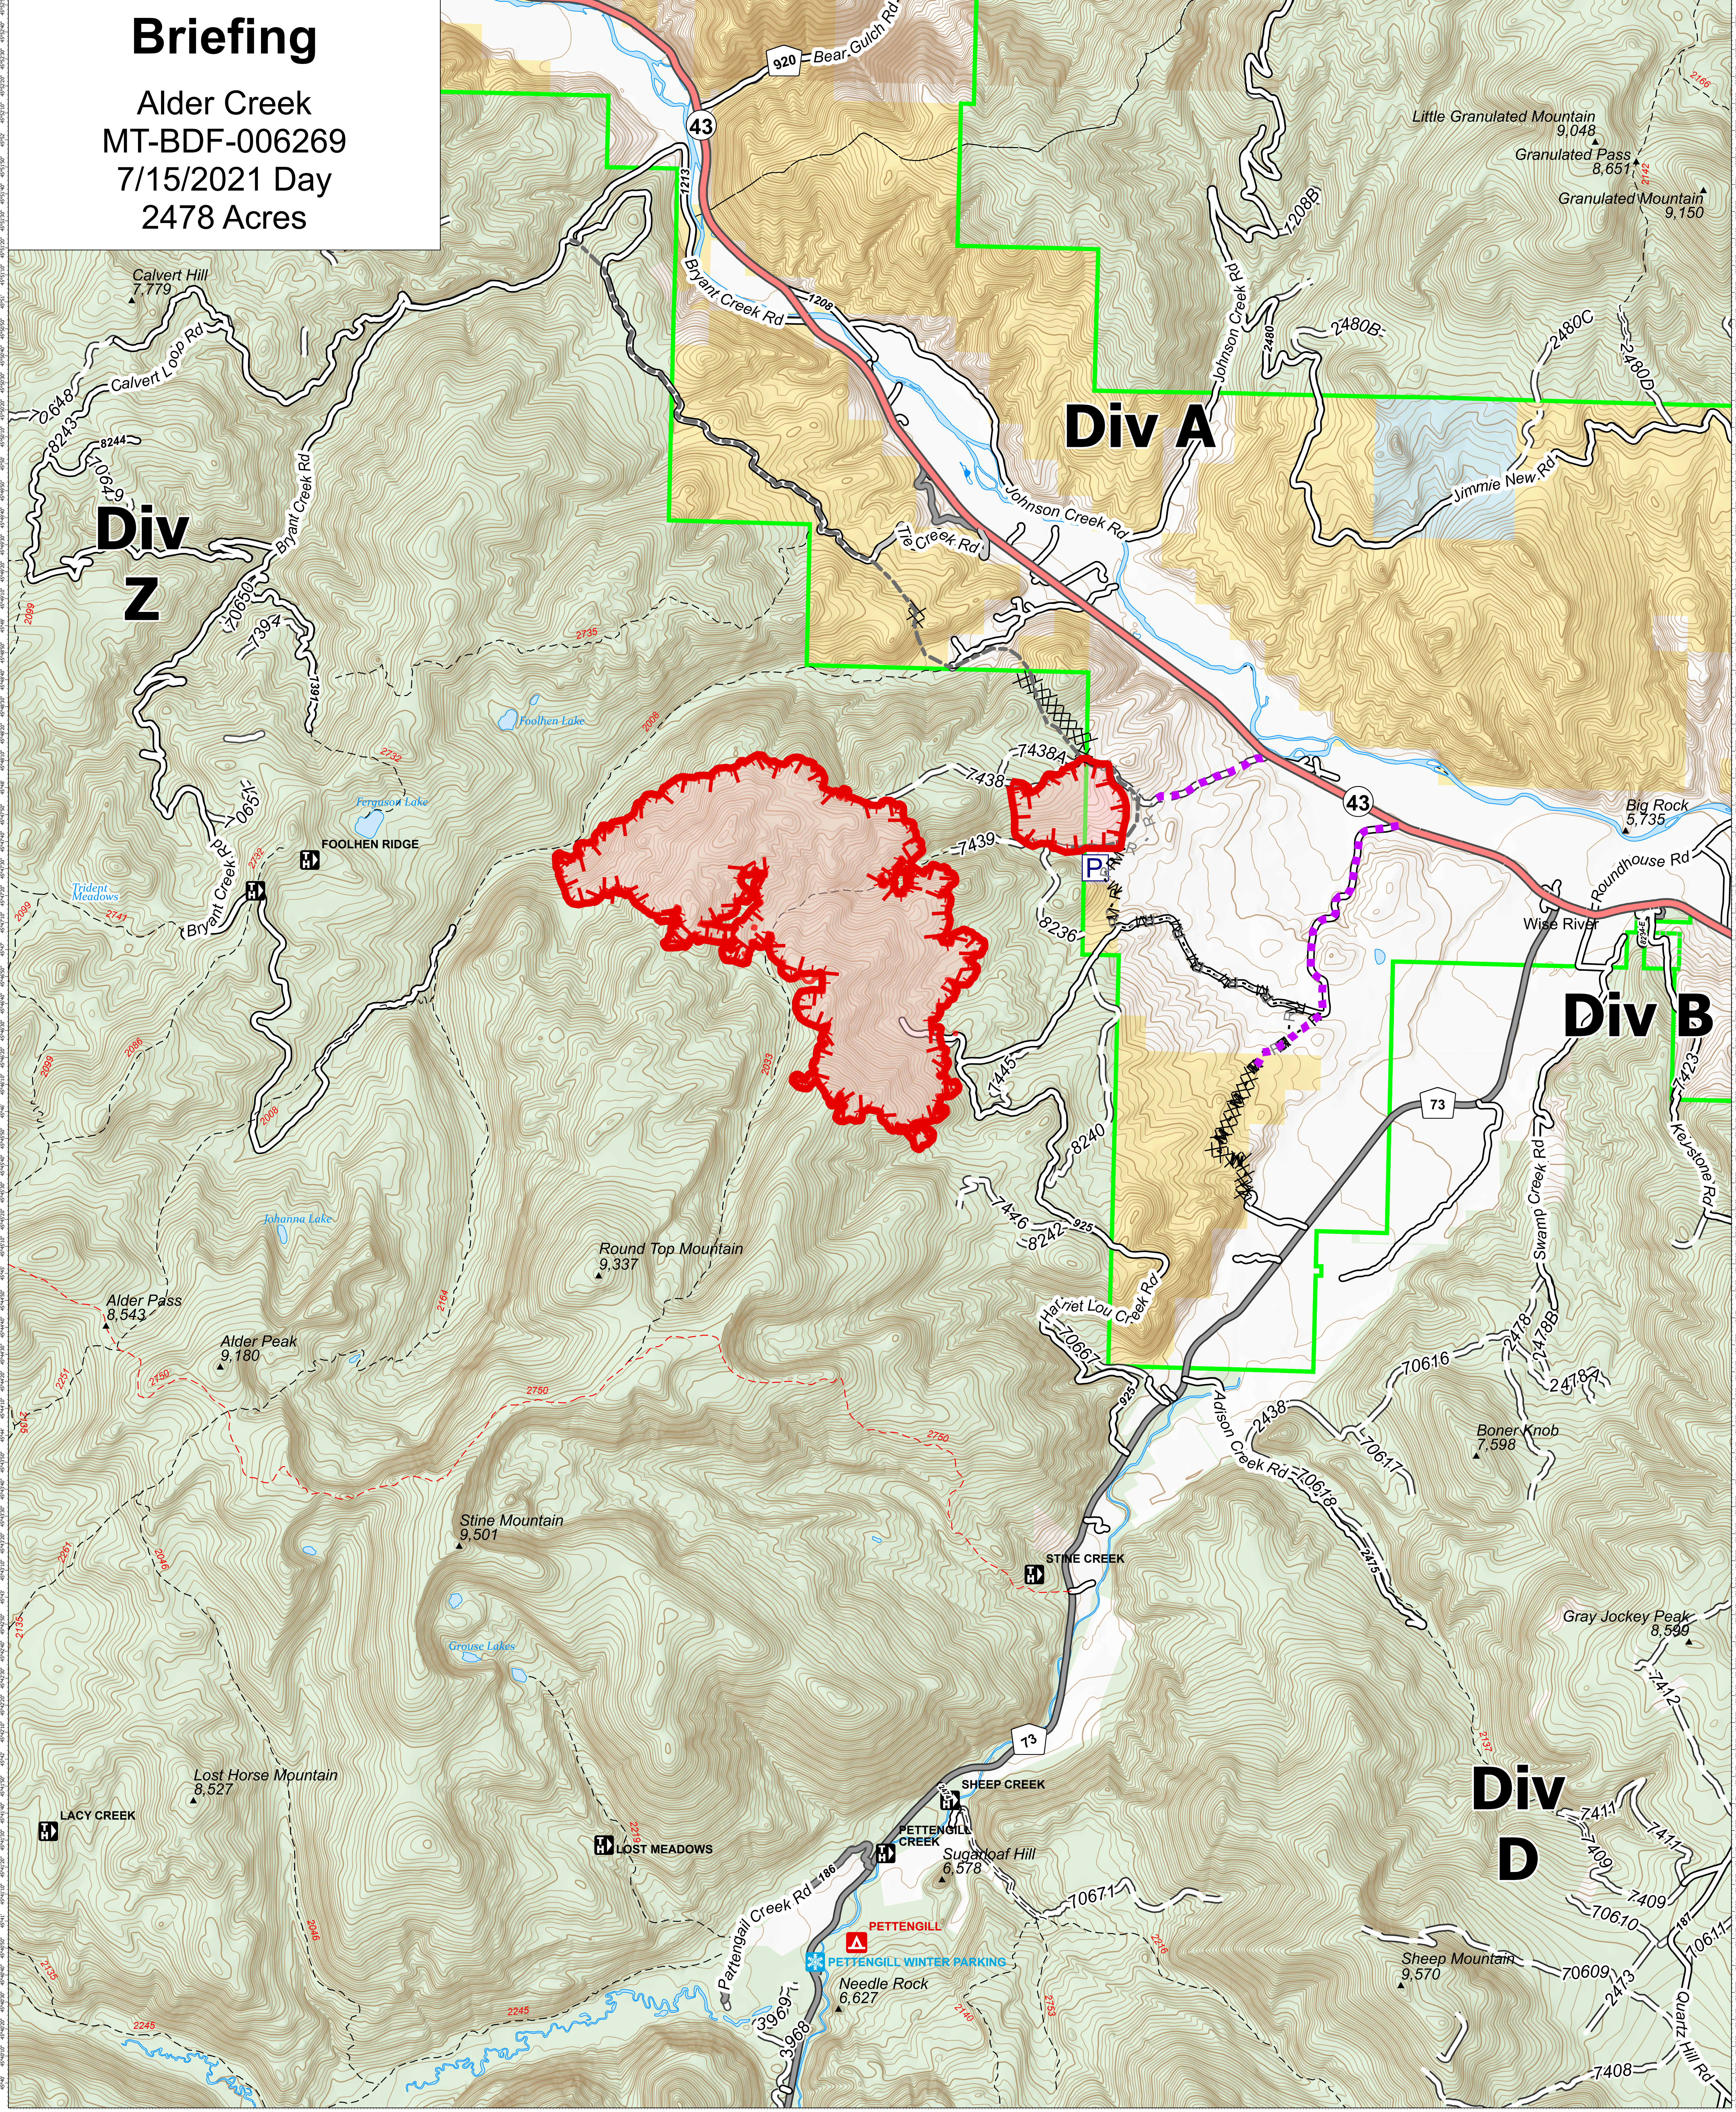

# Briefing

Alder Creek  
MT-BDF-006269  
7/15/2021 Day  
2478 Acres

- Wildfire Daily Fire Perimeter
- Other
- Route
- Fire Edge
- Paved
- Gravel Road
- Dirt Road
- Unimproved Road
- Forest Service Land
- Other State Lands
- BLM Lands
- Completed Dozer Line

Fire perimeter updated from Acres from IR on 7/14/2021 2259

Scale: 1:22,400

1 inch equals 4 miles

SA Blue Team  
7/15/2021 0822  
North American 1983 Datum. LatLong Grid